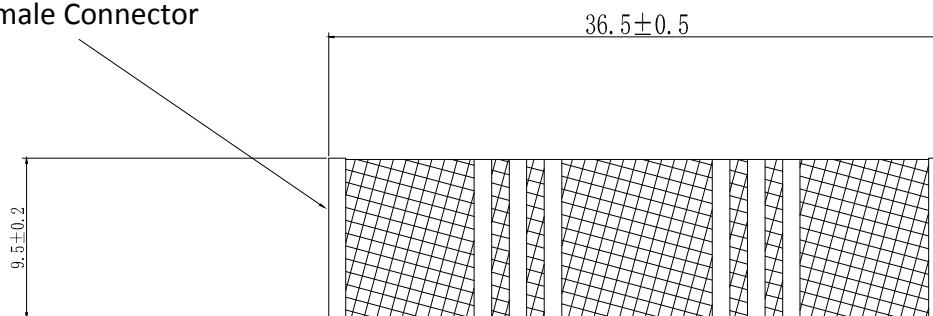

Art. Nr.

RND 205-00611

3.5 mm Stereo
Female Connector

3.5 mm Stereo
Female Connector

Metal Nickel Plated
Housing