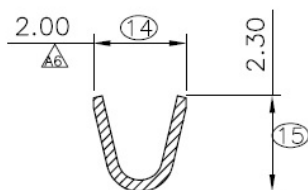

Crimp Contact

Male, 24...26 AWG

SPECIFICATION:

Contact Design	Male
Contact material	Brass, Gold-Flashed
Gender of contacts	Male
Cross-section AWG	24...26 AWG
Min. cross-section AWG	24 AWG
Max. cross-section AWG	26 AWG

Art. Nr.

RND 205-00736

A-A
SCALE 2:1

B-B
SCALE 2:1