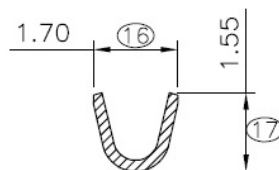

Crimp Contact

Male, 24...26 AWG

SPECIFICATION:

Contact Design	Male
Contact material	Brass, Gold-Flashed
Gender of contacts	Male
Cross-section AWG	24...26 AWG
Min. cross-section AWG	24 AWG
Max. cross-section AWG	26 AWG

Art. Nr.

RND 205-00736

A-A
SCALE 2:1

B-B
SCALE 2:1