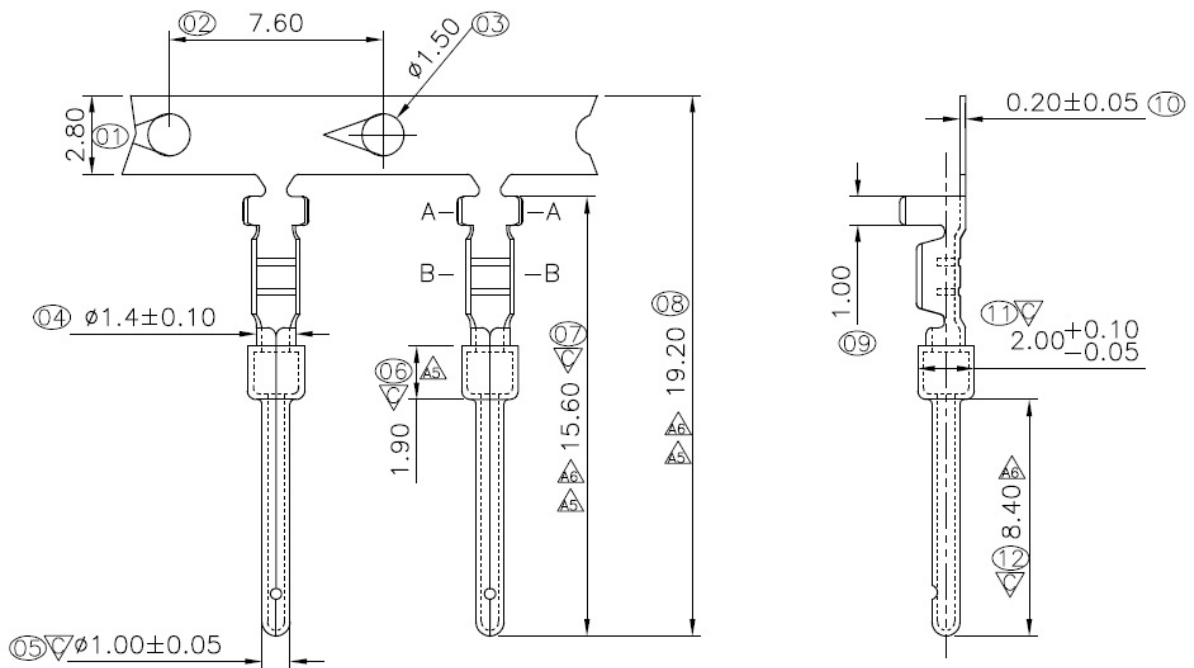

Crimp Contact

Male, 24...26 AWG

SPECIFICATION:

Contact Design	Male
Contact material	Brass, Gold-Flashed
Gender of contacts	Male
Cross-section AWG	24...26 AWG
Min. cross-section AWG	24 AWG
Max. cross-section AWG	26 AWG

Art. Nr.

RND 205-00736

A-A
SCALE 2:1

B-B
SCALE 2:1