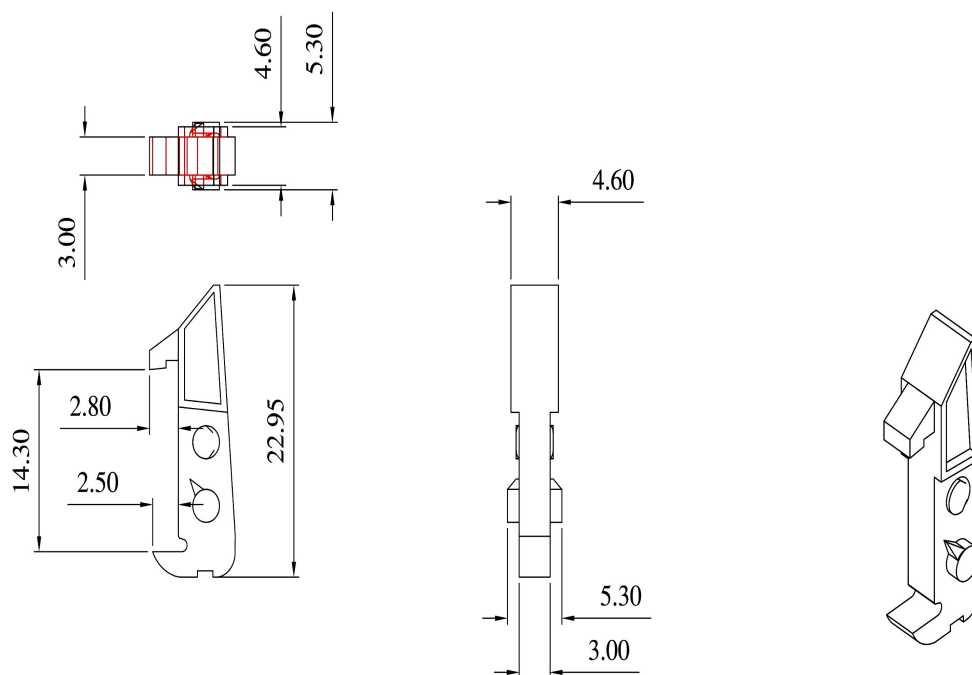

Long Locking Latch

Drawing

Art. Nr.

RND 205-00843