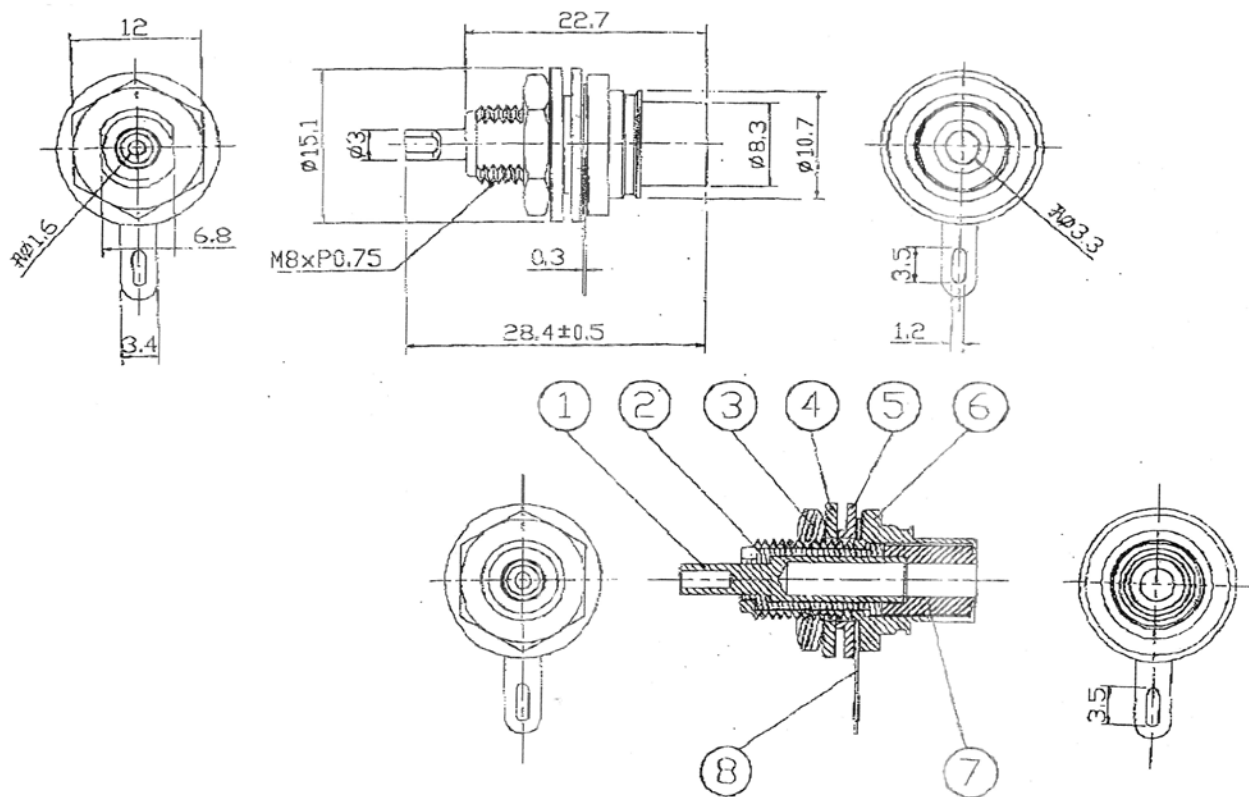

RCA Panel Mount Connector

Drawing

Material Specification

- 1 - Brass
- 2 - Nylon
- 3 - Brass
- 4 - P.O.M
- 5 - P.O.M
- 6 - Brass
- 7 - Nylon
- 8 - Brass

Art. Nr.
RND 205-01375