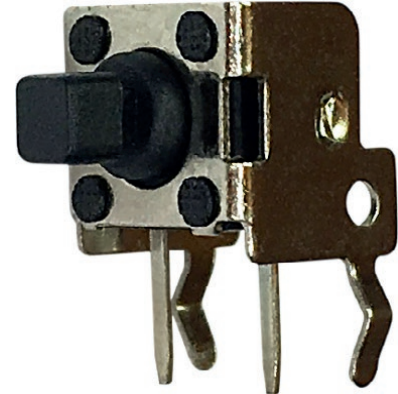

Cap

red round 4.5x5.5 mm

SPECIFICATION:

Shape	round
External diameter	4.5 mm
Height	5.5 mm
Colour	red
Cap Material	ABS - PA707

DRAWING

Art. Nr.
RND 210-00224

Cap

red round 4.5x5.5 mm

Recommended Switches to Use with This Cap

Type nr:
RND 210-00190
RND 210-00195

Type nr:
RND 210-00206
RND 210-00211

Type nr:
RND 210-00254
RND 210-00259