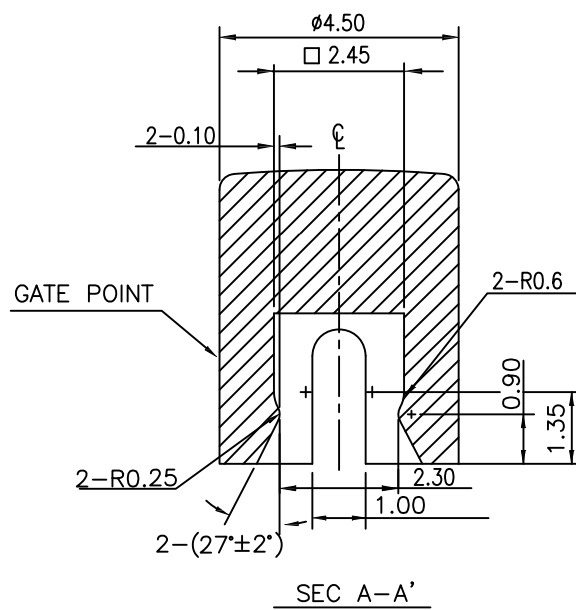

Cap

red round 4.5x5.5 mm

SPECIFICATION:

Shape	round
External diameter	4.5 mm
Height	5.5 mm
Colour	red
Cap Material	ABS - PA707

DRAWING

Art. Nr.
RND 210-00224

Cap

red round 4.5x5.5 mm

Recommended Switches to Use with This Cap

Type nr:
RND 210-00190
RND 210-00195

Type nr:
RND 210-00206
RND 210-00211

Type nr:
RND 210-00254
RND 210-00259