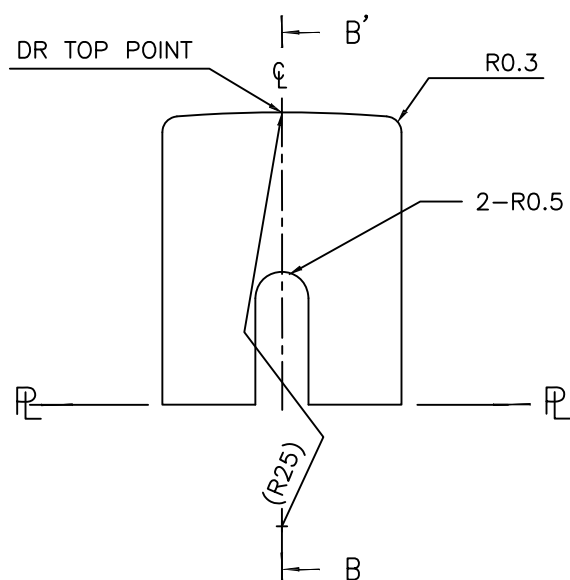

Cap

red round 4.5x5.5 mm

SPECIFICATION:

Shape	round
External diameter	4.5 mm
Height	5.5 mm
Colour	red
Cap Material	ABS - PA707

DRAWING

Art. Nr.
RND 210-00224

Cap

red round 4.5x5.5 mm

Recommended Switches to Use with This Cap

Type nr:
RND 210-00190
RND 210-00195

Type nr:
RND 210-00206
RND 210-00211

Type nr:
RND 210-00254
RND 210-00259