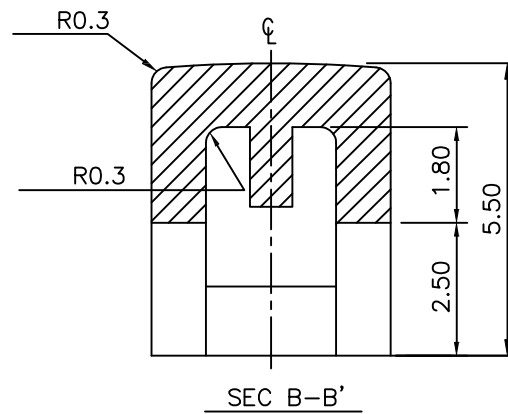

Cap

red round 4.5x5.5 mm

SPECIFICATION:

Shape	round
External diameter	4.5 mm
Height	5.5 mm
Colour	red
Cap Material	ABS - PA707

DRAWING

Art. Nr.
RND 210-00224

Cap

red round 4.5x5.5 mm

Recommended Switches to Use with This Cap

Type nr:
RND 210-00190
RND 210-00195

Type nr:
RND 210-00206
RND 210-00211

Type nr:
RND 210-00254
RND 210-00259