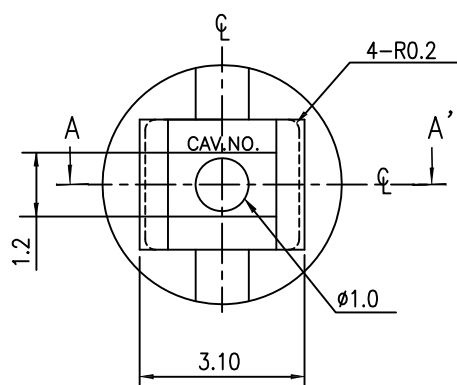

Cap

red round 4.5x5.5 mm

SPECIFICATION:

Shape	round
External diameter	4.5 mm
Height	5.5 mm
Colour	red
Cap Material	ABS - PA707

DRAWING

Art. Nr.
RND 210-00224

Cap

red round 4.5x5.5 mm

Recommended Switches to Use with This Cap

Type nr:
RND 210-00190
RND 210-00195

Type nr:
RND 210-00206
RND 210-00211

Type nr:
RND 210-00254
RND 210-00259