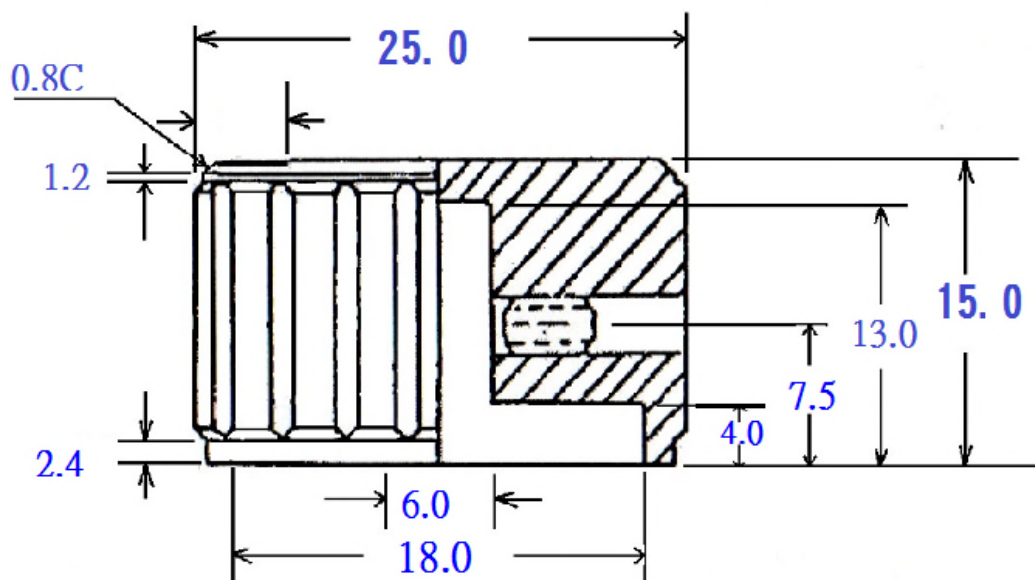

## Specification

Colour	Metallic
Material	Aluminium
Diameter	25 mm
Shaft Type	Round

## Drawing

Art. Nr.  
RND 210-00624