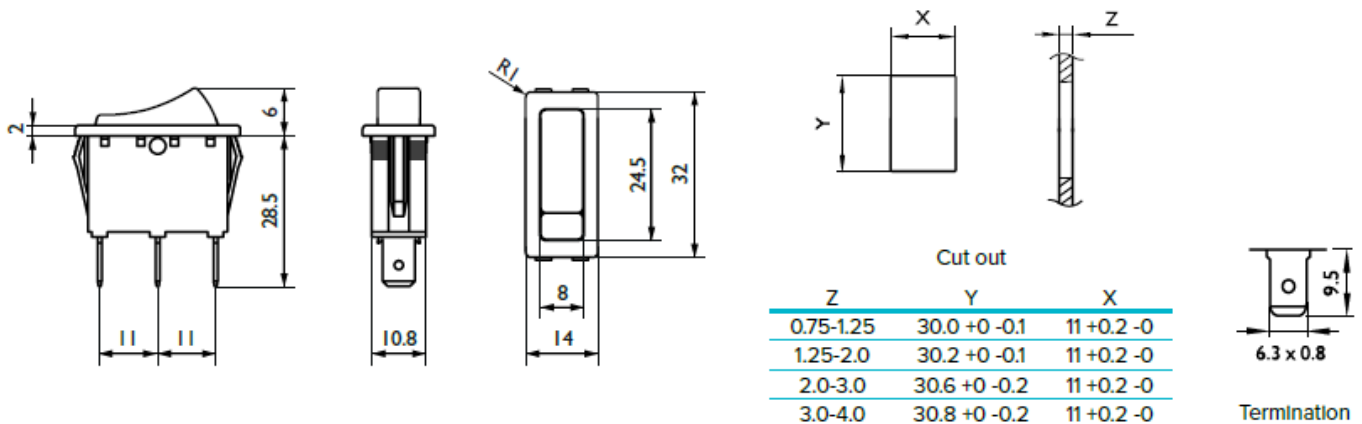

Rocker Switch

Features

- Life 50000 cycles
- Typical applications include small refrigerators and gardening equipment
- Panel cut out 30 x 11 mm
- Single pole

Specification

Rating	20 A, 250 VAC
Contact Configuration	1NO
Panel Cut Out Width	11 mm
Panel Cut Out Height	30 mm
Illuminated	No
Actuator Colour	Black
Mounting Type	Panel Mount
Termination Type	Faston Terminal, 6.3 x 0.8 mm
Housing Material	Plastic
Mechanical Life	50000 Operations
Operating Temperature max.	125 °C
Actuator Type	Rectangular Rocker
Legend	O-I
Legend Text Colour	White

Drawing

Wiring Diagram

Accessories

RND 210-00713
 Splashproof Cap

Art Nr.
 RND 210-00703