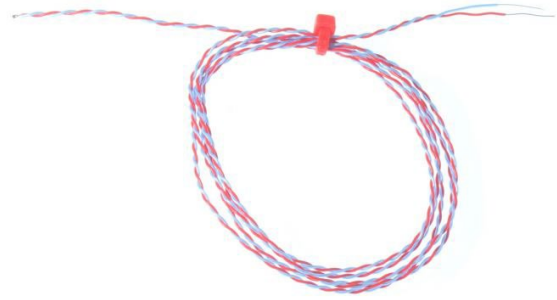

# Insulated Exposed Junction Open End Type T 5m

## Features

- Fast response
- Welded exposed junction

## Specification

Thermocouple Type	T
Thermocouple Junction	Exposed
Cable Length	5 m
Cable Type	Twin-Twisted Lead
Insulation	PFA
Conductors	1
Conductor Cross Section	0.315 mm <sup>2</sup>
Cable Termination	Open End
Max. Temperature	+250 °C
Min. Temperature	-75 °C
Standards Met	ANSI MC96.1