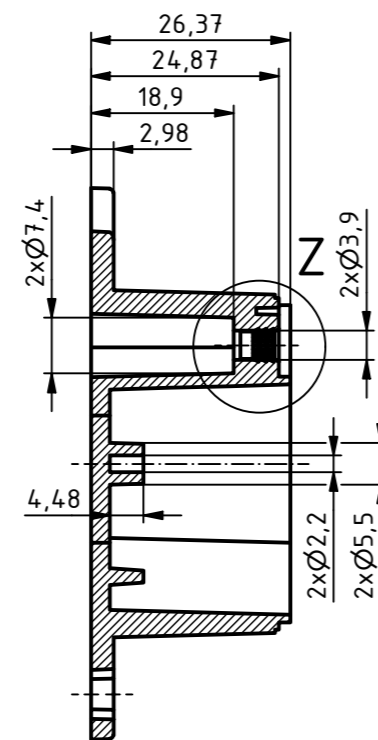

B-B (1 : 1)

C-C (1 : 1)

X (2 : 1)

Z (2 : 1)

Y (2 : 1)

SPECIFICATION	
RND NUMBER	RND 455-01327
Distrelec NUMBER	303-75-273
RND BAR CODE NUMBER	0042764639539
Product text English	Universal Universal Enclosure PC WL GREY. IP66.68
Outer Dimensions	44.8 x 44.8 x 40.1 mm
Inner dimension length	29.1x38.6x34.3mm
Material	Polycarbonate
Colour	light grey. similar to RAL 7035
Lid	N/A
Wall brackets	Yes
Colour	light grey. similar to RAL 7035
Protection class	IP66 IP68 IK07