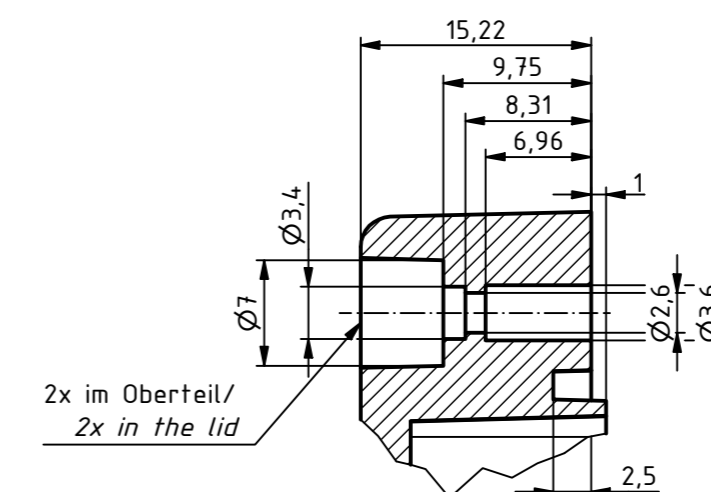

B-B (1 : 1)

C-C (1 : 1)

X (2 : 1)

Z (2 : 1)

Y (2 : 1)

SPECIFICATION	
RND NUMBER	RND 455-01327
Distrelec NUMBER	303-75-273
RND BAR CODE NUMBER	0042764639539
Product text English	Universal Universal Enclosure PC WL GREY. IP66.68
Outer Dimensions	44.8 x 44.8 x 40.1 mm
Inner dimension length	29.1x38.6x34.3mm
Material	Polycarbonate
Colour	light grey. similar to RAL 7035
Lid	N/A
Wall brackets	Yes
Colour	light grey. similar to RAL 7035
Protection class	IP66 IP68 IK07