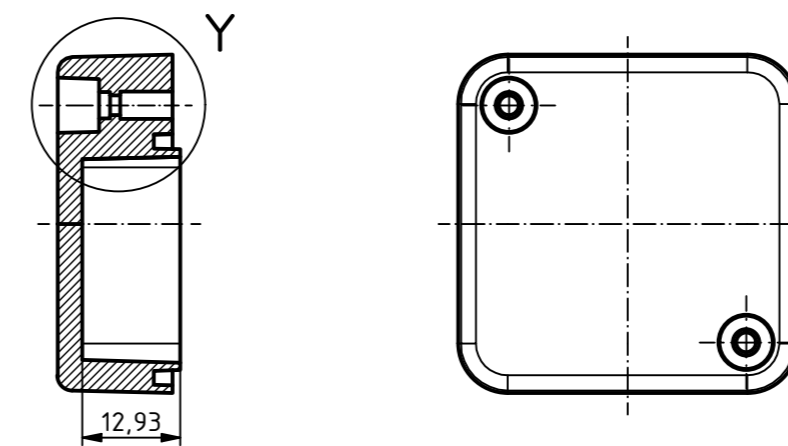

B-B (1 : 1)

C-C (1 : 1)

X (2 : 1)

Z (2 : 1)

Y (2 : 1)

SPECIFICATION	
RND NUMBER	RND 455-01327
Distrelec NUMBER	303-75-273
RND BAR CODE NUMBER	0042764639539
Product text English	Universal Universal Enclosure PC WL GREY. IP66.68
Outer Dimensions	44.8 x 44.8 x 40.1 mm
Inner dimension length	29.1x38.6x34.3mm
Material	Polycarbonate
Colour	light grey. similar to RAL 7035
Lid	N/A
Wall brackets	Yes
Colour	light grey. similar to RAL 7035
Protection class	IP66 IP68 IK07