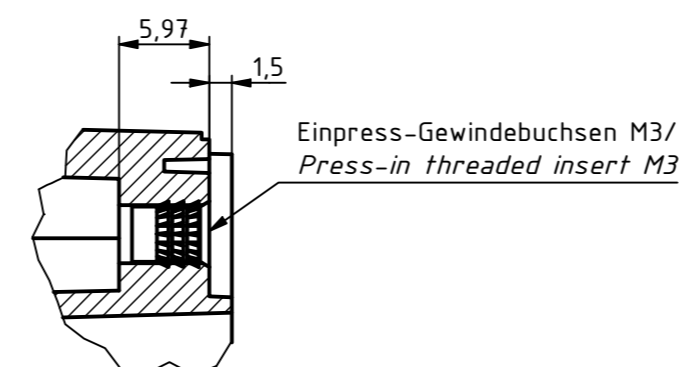

B-B (1 : 1)

C-C (1 : 1)

X (2 : 1)

Z (2 : 1)

Y (2 : 1)

SPECIFICATION	
RND NUMBER	RND 455-01327
Distrelec NUMBER	303-75-273
RND BAR CODE NUMBER	0042764639539
Product text English	Universal Universal Enclosure PC WL GREY. IP66.68
Outer Dimensions	44.8 x 44.8 x 40.1 mm
Inner dimension length	29.1x38.6x34.3mm
Material	Polycarbonate
Colour	light grey. similar to RAL 7035
Lid	N/A
Wall brackets	Yes
Colour	light grey. similar to RAL 7035
Protection class	IP66 IP68 IK07