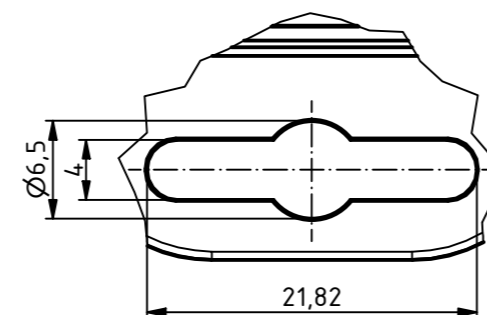

B-B (1 : 1)

C-C (1 : 1)

X (2 : 1)

Z (2 : 1)

Y (2 : 1)

SPECIFICATION	
RND NUMBER	RND 455-01327
Distrelec NUMBER	303-75-273
RND BAR CODE NUMBER	0042764639539
Product text English	Universal Universal Enclosure PC WL GREY. IP66.68
Outer Dimensions	44.8 x 44.8 x 40.1 mm
Inner dimension length	29.1x38.6x34.3mm
Material	Polycarbonate
Colour	light grey. similar to RAL 7035
Lid	N/A
Wall brackets	Yes
Colour	light grey. similar to RAL 7035
Protection class	IP66 IP68 IK07