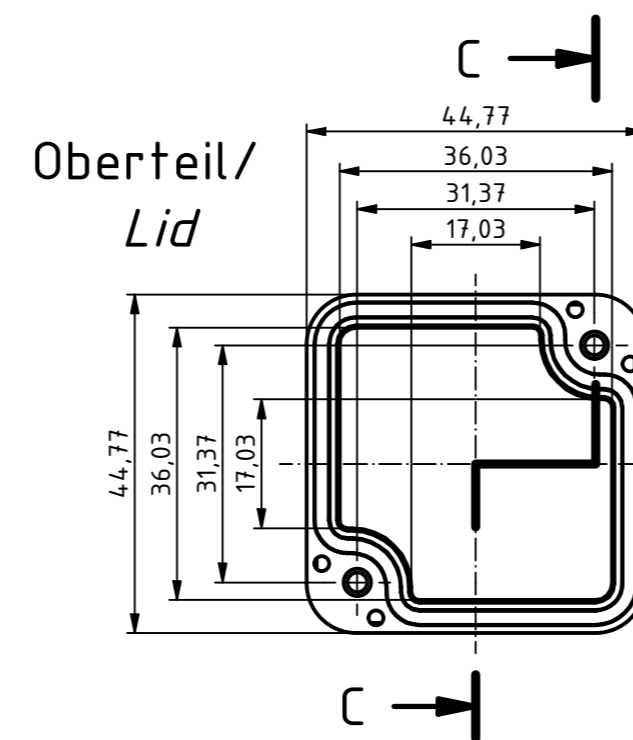

B-B (1 : 1)

C-C (1 : 1)

X (2 : 1)

Z (2 : 1)

Y (2 : 1)

SPECIFICATION	
RND NUMBER	RND 455-01327
Distrelec NUMBER	303-75-273
RND BAR CODE NUMBER	0042764639539
Product text English	Universal Universal Enclosure PC WL GREY. IP66.68
Outer Dimensions	44.8 x 44.8 x 40.1 mm
Inner dimension length	29.1x38.6x34.3mm
Material	Polycarbonate
Colour	light grey. similar to RAL 7035
Lid	N/A
Wall brackets	Yes
Colour	light grey. similar to RAL 7035
Protection class	IP66 IP68 IK07