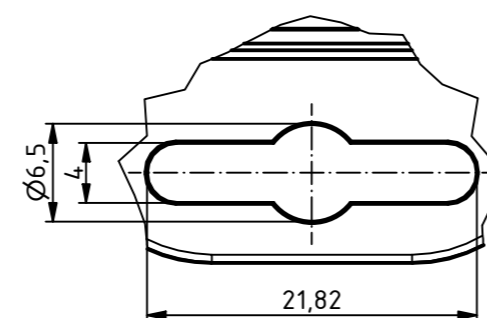

RND

components

ISO (1 : 1)

B-B (1 : 1)

C-C (1 : 1)

X (2 : 1)

Z (2 : 1)

Y (2 : 1)

SPECIFICATION	
RND NUMBER	RND 455-01329
Distrelec NUMBER	303-75-275
RND BAR CODE NUMBER	0042764639553
Product text English	Universal Universal Enclosure ABS-PC WL GREY.transp.lid.IP65
Outer Dimensions	44.8 x 44.8 x 40.1 mm
Inner dimension length	29.1 x 38.6 x 34.3mm
Material	ABS & Polycarbonate
Colour	light grey. similar to RAL 7035
Lid	Transparent
Wall brackets	yes
Colour	light grey. similar to RAL 7035
Protection class	IP65 IK07