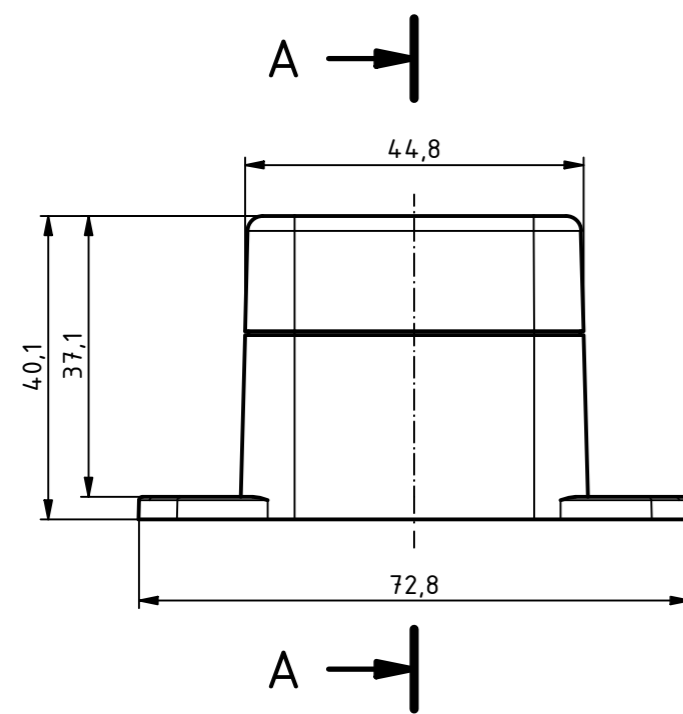

RND

components

ISO (1 : 1)

B-B (1 : 1)

C-C (1 : 1)

X (2 : 1)

Z (2 : 1)

Y (2 : 1)

SPECIFICATION	
RND NUMBER	RND 455-01329
Distrelec NUMBER	303-75-275
RND BAR CODE NUMBER	0042764639553
Product text English	Universal Universal Enclosure ABS-PC WL GREY.transp.lid.IP65
Outer Dimensions	44.8 x 44.8 x 40.1 mm
Inner dimension length	29.1 x 38.6 x 34.3mm
Material	ABS & Polycarbonate
Colour	light grey. similar to RAL 7035
Lid	Transparent
Wall brackets	yes
Colour	light grey. similar to RAL 7035
Protection class	IP65 IK07