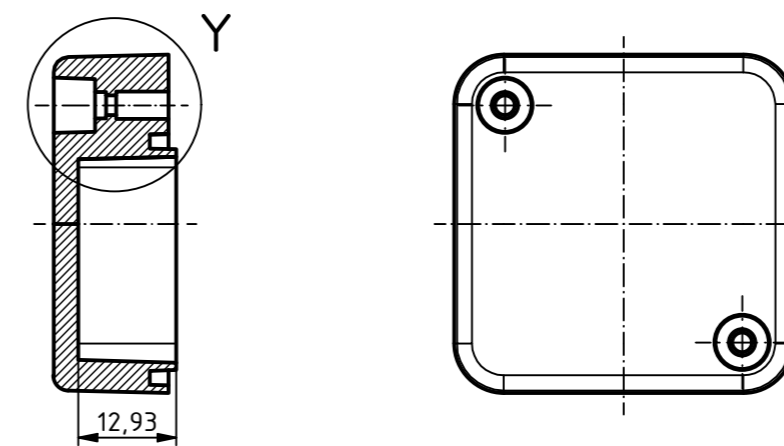

RND

components

ISO (1 : 1)

B-B (1 : 1)

C-C (1 : 1)

X (2 : 1)

Z (2 : 1)

Y (2 : 1)

SPECIFICATION	
RND NUMBER	RND 455-01329
Distrelec NUMBER	303-75-275
RND BAR CODE NUMBER	0042764639553
Product text English	Universal Universal Enclosure ABS-PC WL GREY.transp.lid.IP65
Outer Dimensions	44.8 x 44.8 x 40.1 mm
Inner dimension length	29.1 x 38.6 x 34.3mm
Material	ABS & Polycarbonate
Colour	light grey. similar to RAL 7035
Lid	Transparent
Wall brackets	yes
Colour	light grey. similar to RAL 7035
Protection class	IP65 IK07