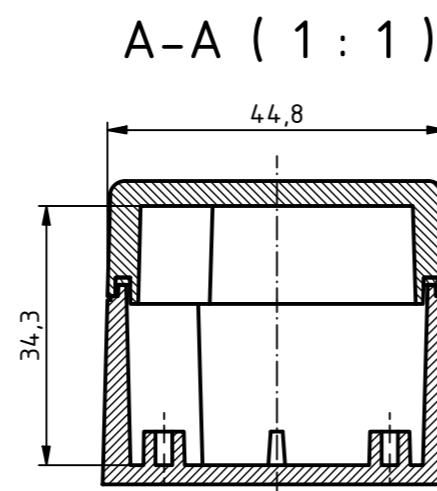

RND

components

ISO (1 : 1)

B-B (1 : 1)

C-C (1 : 1)

X (2 : 1)

Z (2 : 1)

Y (2 : 1)

SPECIFICATION	
RND NUMBER	RND 455-01329
Distrelec NUMBER	303-75-275
RND BAR CODE NUMBER	0042764639553
Product text English	Universal Universal Enclosure ABS-PC WL GREY.transp.lid.IP65
Outer Dimensions	44.8 x 44.8 x 40.1 mm
Inner dimension length	29.1 x 38.6 x 34.3mm
Material	ABS & Polycarbonate
Colour	light grey. similar to RAL 7035
Lid	Transparent
Wall brackets	yes
Colour	light grey. similar to RAL 7035
Protection class	IP65 IK07