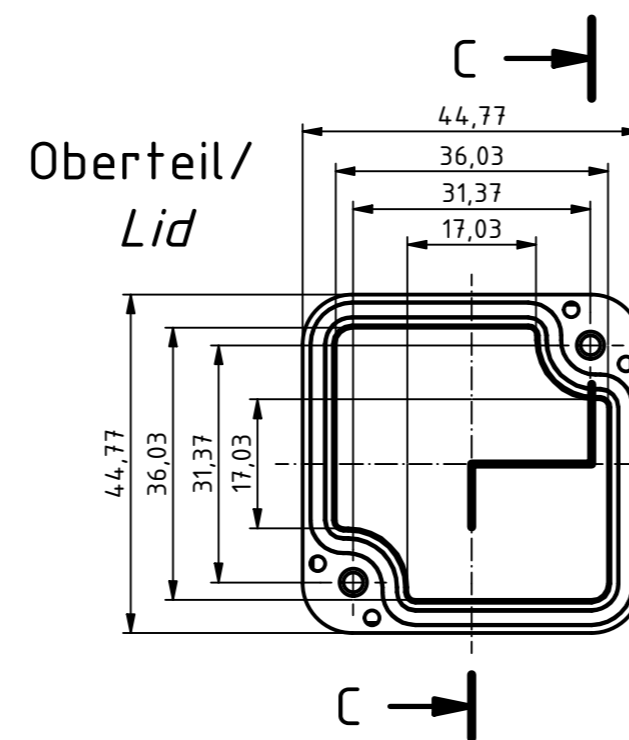

RND

components

ISO (1 : 1)

B-B (1 : 1)

C-C (1 : 1)

X (2 : 1)

Z (2 : 1)

Y (2 : 1)

SPECIFICATION	
RND NUMBER	RND 455-01329
Distrelec NUMBER	303-75-275
RND BAR CODE NUMBER	0042764639553
Product text English	Universal Universal Enclosure ABS-PC WL GREY.transp.lid.IP65
Outer Dimensions	44.8 x 44.8 x 40.1 mm
Inner dimension length	29.1 x 38.6 x 34.3mm
Material	ABS & Polycarbonate
Colour	light grey. similar to RAL 7035
Lid	Transparent
Wall brackets	yes
Colour	light grey. similar to RAL 7035
Protection class	IP65 IK07