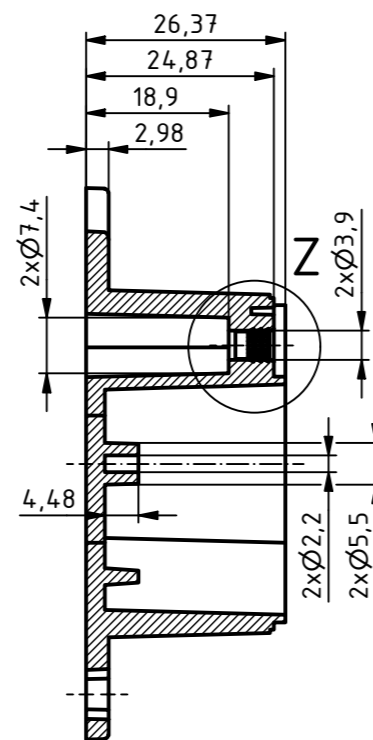

RND

components

ISO (1 : 1)

B-B (1 : 1)

C-C (1 : 1)

X (2 : 1)

Z (2 : 1)

Y (2 : 1)

SPECIFICATION	
RND NUMBER	RND 455-01329
Distrelec NUMBER	303-75-275
RND BAR CODE NUMBER	0042764639553
Product text English	Universal Universal Enclosure ABS-PC WL GREY.transp.lid.IP65
Outer Dimensions	44.8 x 44.8 x 40.1 mm
Inner dimension length	29.1 x 38.6 x 34.3mm
Material	ABS & Polycarbonate
Colour	light grey. similar to RAL 7035
Lid	Transparent
Wall brackets	yes
Colour	light grey. similar to RAL 7035
Protection class	IP65 IK07