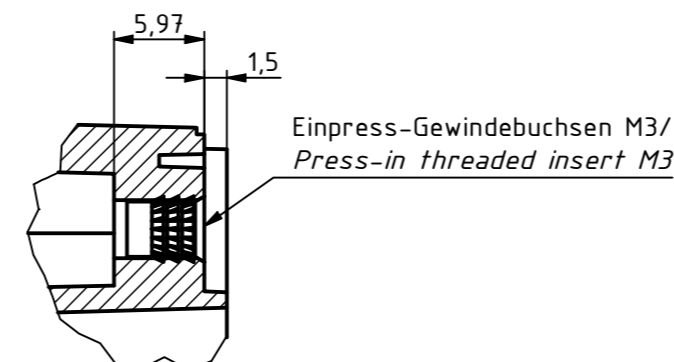

RND

components

ISO (1 : 1)

B-B (1 : 1)

C-C (1 : 1)

X (2 : 1)

Z (2 : 1)

Y (2 : 1)

SPECIFICATION	
RND NUMBER	RND 455-01329
Distrelec NUMBER	303-75-275
RND BAR CODE NUMBER	0042764639553
Product text English	Universal Universal Enclosure ABS-PC WL GREY.transp.lid.IP65
Outer Dimensions	44.8 x 44.8 x 40.1 mm
Inner dimension length	29.1 x 38.6 x 34.3mm
Material	ABS & Polycarbonate
Colour	light grey. similar to RAL 7035
Lid	Transparent
Wall brackets	yes
Colour	light grey. similar to RAL 7035
Protection class	IP65 IK07