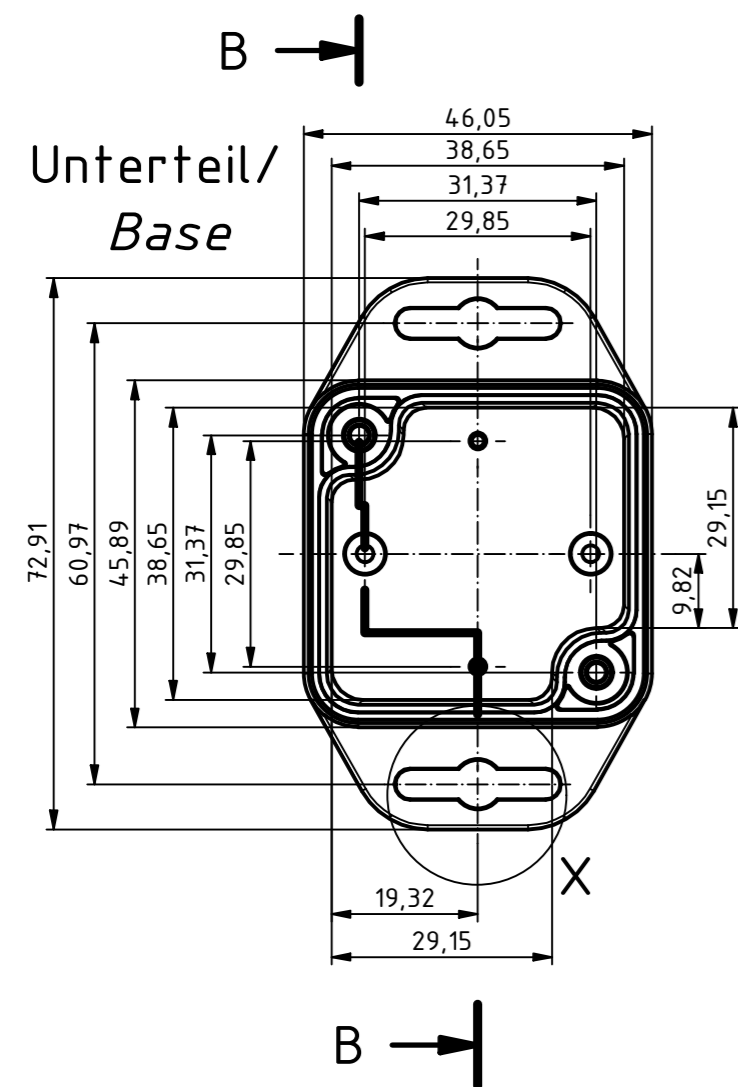

RND

components

ISO (1 : 1)

B-B (1 : 1)

C-C (1 : 1)

X (2 : 1)

Z (2 : 1)

Y (2 : 1)

SPECIFICATION	
RND NUMBER	RND 455-01329
Distrelec NUMBER	303-75-275
RND BAR CODE NUMBER	0042764639553
Product text English	Universal Universal Enclosure ABS-PC WL GREY.transp.lid.IP65
Outer Dimensions	44.8 x 44.8 x 40.1 mm
Inner dimension length	29.1 x 38.6 x 34.3mm
Material	ABS & Polycarbonate
Colour	light grey. similar to RAL 7035
Lid	Transparent
Wall brackets	yes
Colour	light grey. similar to RAL 7035
Protection class	IP65 IK07