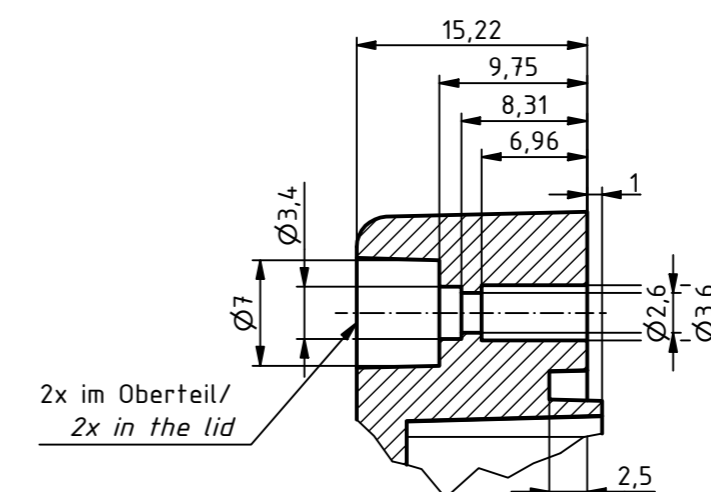

RND

components

ISO (1 : 1)

B-B (1 : 1)

C-C (1 : 1)

X (2 : 1)

Z (2 : 1)

Y (2 : 1)

SPECIFICATION	
RND NUMBER	RND 455-01329
Distrelec NUMBER	303-75-275
RND BAR CODE NUMBER	0042764639553
Product text English	Universal Universal Enclosure ABS-PC WL GREY.transp.lid.IP65
Outer Dimensions	44.8 x 44.8 x 40.1 mm
Inner dimension length	29.1 x 38.6 x 34.3mm
Material	ABS & Polycarbonate
Colour	light grey. similar to RAL 7035
Lid	Transparent
Wall brackets	yes
Colour	light grey. similar to RAL 7035
Protection class	IP65 IK07