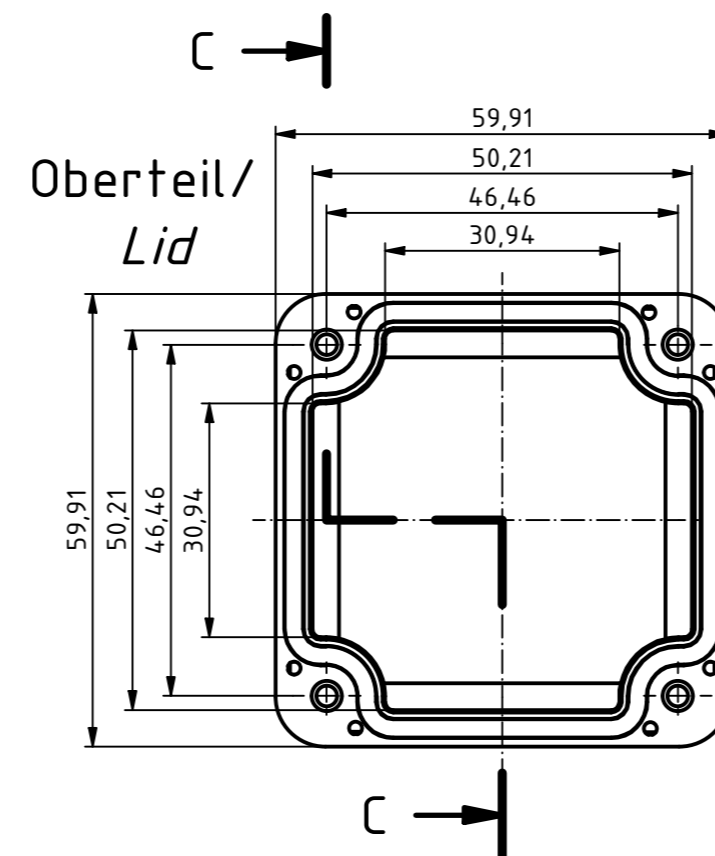

RND
components

ISO (1 : 1)

Z (2 : 1)

SPECIFICATION	
RND NUMBER	RND 455-01331
Distrelec NUMBER	303-75-277
RND BAR CODE NUMBER	0042764639577
Product text English	Universal Enclosure PC WL GREY. IP66.68
Outer Dimensions	60 x 60 x 40.1mm
Inner dimension length	33.6 x 52.9 x 33mm
Material	Polycarbonate
Colour	light grey. similar to RAL 7035
Lid	N/A
Wall brackets	Yes
Colour	light grey. similar to RAL 7035
Protection class	IP66 IP68 IK07