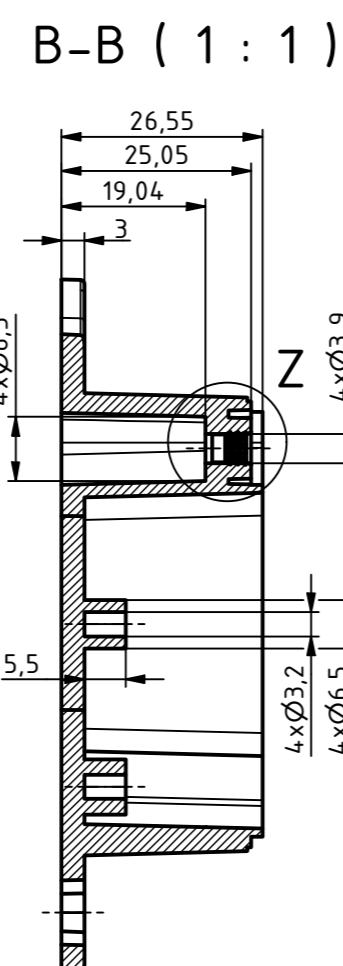

RND
components

ISO (1 : 1)

Z (2 : 1)

SPECIFICATION	
RND NUMBER	RND 455-01331
Distrelec NUMBER	303-75-277
RND BAR CODE NUMBER	0042764639577
Product text English	Universal Enclosure PC WL GREY. IP66.68
Outer Dimensions	60 x 60 x 40.1mm
Inner dimension length	33.6 x 52.9 x 33mm
Material	Polycarbonate
Colour	light grey. similar to RAL 7035
Lid	N/A
Wall brackets	Yes
Colour	light grey. similar to RAL 7035
Protection class	IP66 IP68 IK07