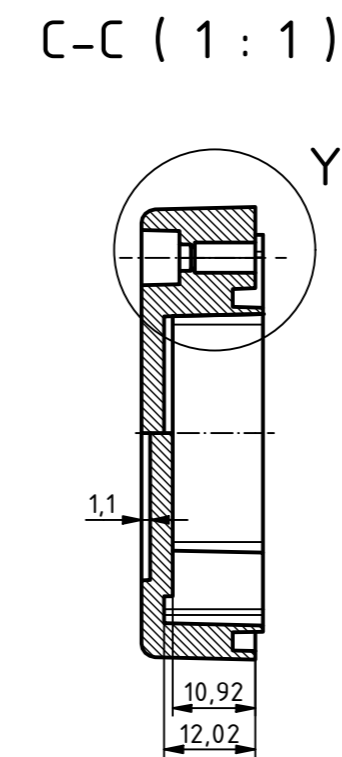

RND
components

ISO (1 : 1)

Z (2 : 1)

SPECIFICATION	
RND NUMBER	RND 455-01331
Distrelec NUMBER	303-75-277
RND BAR CODE NUMBER	0042764639577
Product text English	Universal Enclosure PC WL GREY. IP66.68
Outer Dimensions	60 x 60 x 40.1mm
Inner dimension length	33.6 x 52.9 x 33mm
Material	Polycarbonate
Colour	light grey. similar to RAL 7035
Lid	N/A
Wall brackets	Yes
Colour	light grey. similar to RAL 7035
Protection class	IP66 IP68 IK07