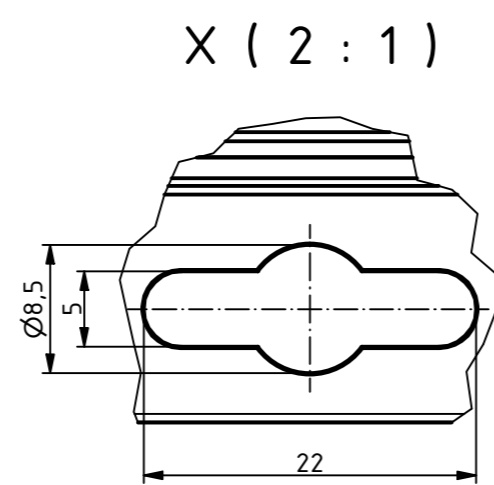

RND
components

ISO (1 : 1)

Z (2 : 1)

SPECIFICATION	
RND NUMBER	RND 455-01331
Distrelec NUMBER	303-75-277
RND BAR CODE NUMBER	0042764639577
Product text English	Universal Enclosure PC WL GREY. IP66.68
Outer Dimensions	60 x 60 x 40.1mm
Inner dimension length	33.6 x 52.9 x 33mm
Material	Polycarbonate
Colour	light grey. similar to RAL 7035
Lid	N/A
Wall brackets	Yes
Colour	light grey. similar to RAL 7035
Protection class	IP66 IP68 IK07