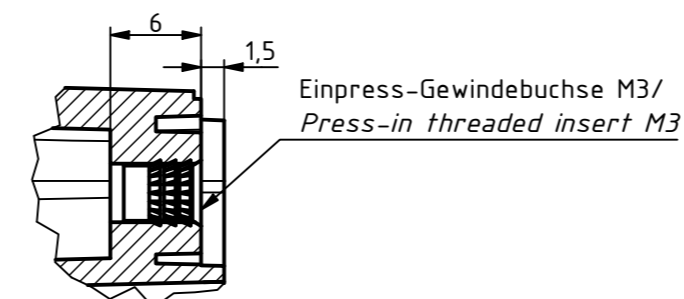

RND
components

ISO (1 : 1)

Z (2 : 1)

SPECIFICATION	
RND NUMBER	RND 455-01331
Distrelec NUMBER	303-75-277
RND BAR CODE NUMBER	0042764639577
Product text English	Universal Enclosure PC WL GREY. IP66.68
Outer Dimensions	60 x 60 x 40.1mm
Inner dimension length	33.6 x 52.9 x 33mm
Material	Polycarbonate
Colour	light grey. similar to RAL 7035
Lid	N/A
Wall brackets	Yes
Colour	light grey. similar to RAL 7035
Protection class	IP66 IP68 IK07