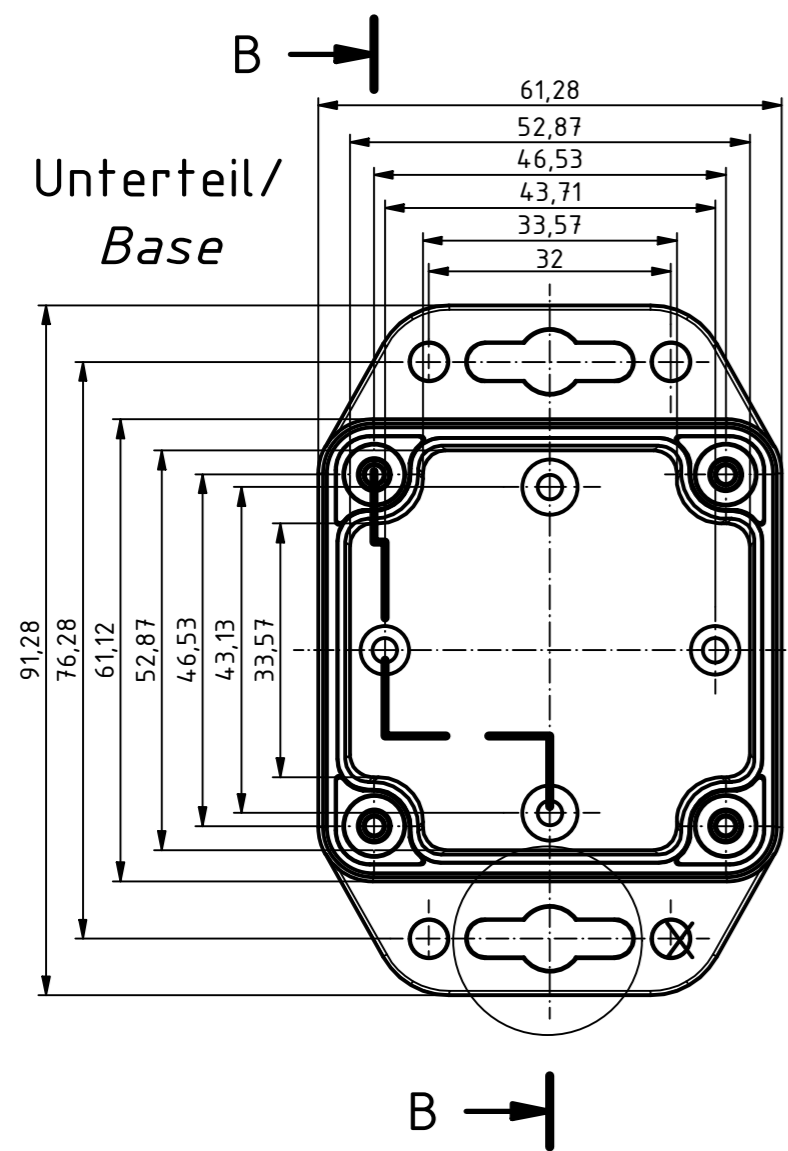

RND
components

ISO (1 : 1)

Z (2 : 1)

SPECIFICATION	
RND NUMBER	RND 455-01331
Distrelec NUMBER	303-75-277
RND BAR CODE NUMBER	0042764639577
Product text English	Universal Enclosure PC WL GREY. IP66.68
Outer Dimensions	60 x 60 x 40.1mm
Inner dimension length	33.6 x 52.9 x 33mm
Material	Polycarbonate
Colour	light grey. similar to RAL 7035
Lid	N/A
Wall brackets	Yes
Colour	light grey. similar to RAL 7035
Protection class	IP66 IP68 IK07