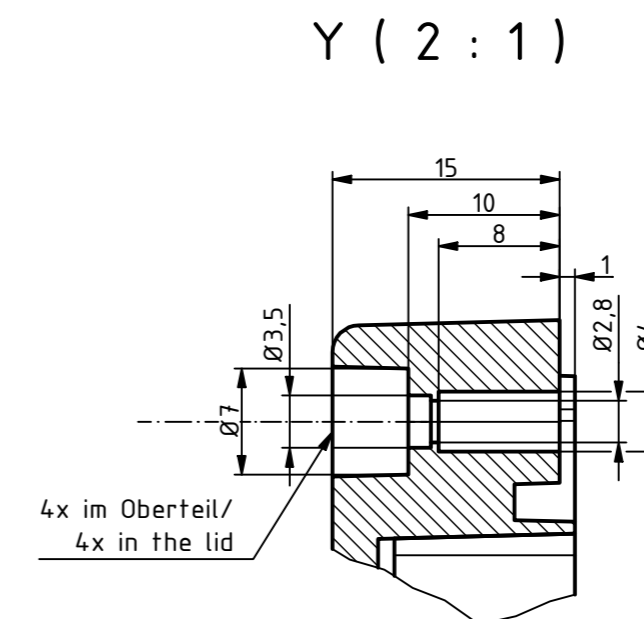

RND
components

ISO (1 : 1)

Z (2 : 1)

SPECIFICATION	
RND NUMBER	RND 455-01331
Distrelec NUMBER	303-75-277
RND BAR CODE NUMBER	0042764639577
Product text English	Universal Enclosure PC WL GREY. IP66.68
Outer Dimensions	60 x 60 x 40.1mm
Inner dimension length	33.6 x 52.9 x 33mm
Material	Polycarbonate
Colour	light grey. similar to RAL 7035
Lid	N/A
Wall brackets	Yes
Colour	light grey. similar to RAL 7035
Protection class	IP66 IP68 IK07