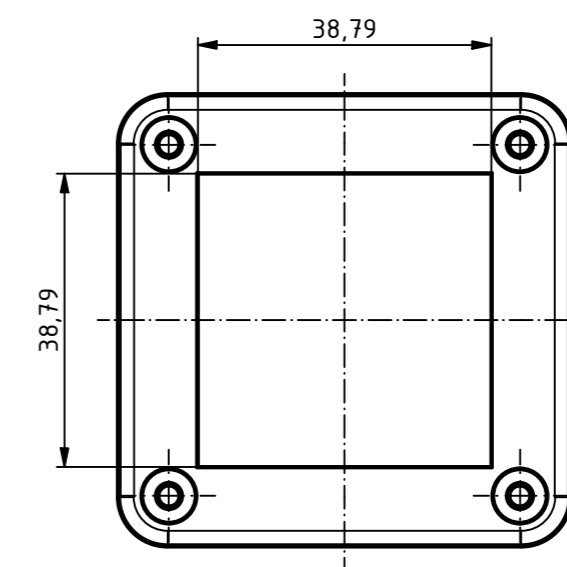

RND
components

ISO (1 : 1)

Z (2 : 1)

SPECIFICATION	
RND NUMBER	RND 455-01331
Distrelec NUMBER	303-75-277
RND BAR CODE NUMBER	0042764639577
Product text English	Universal Enclosure PC WL GREY. IP66.68
Outer Dimensions	60 x 60 x 40.1mm
Inner dimension length	33.6 x 52.9 x 33mm
Material	Polycarbonate
Colour	light grey. similar to RAL 7035
Lid	N/A
Wall brackets	Yes
Colour	light grey. similar to RAL 7035
Protection class	IP66 IP68 IK07