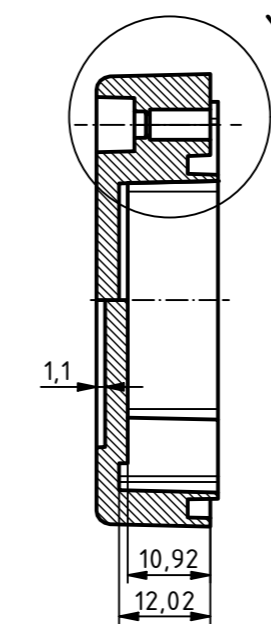

A-A (1:1)

RND
components

ISO (1:1)

B-B (1:1)

C-C (1:1)

C-C (1:1)

B-B (1:1)

X (2:1)

Z (2:1)

Y (2:1)

SPECIFICATION	
RND NUMBER	RND 455-01333
Distrelec NUMBER	303-75-279
RND BAR CODE NUMBER	0042764639591
Product text English	Universal EnclosureABS-PC WL GREY.transp.lid.IP65
Outer Dimensions	60 x 60 x 40.1mm
Inner dimension length	33.6 x 52.9 x 33mm
Material	ABS & Polycarbonate
Colour	light grey. similar to RAL 7035
Lid	Transparent
Wall brackets	Yes
Colour	light grey. similar to RAL 7035
Protection class	IP65 IK07