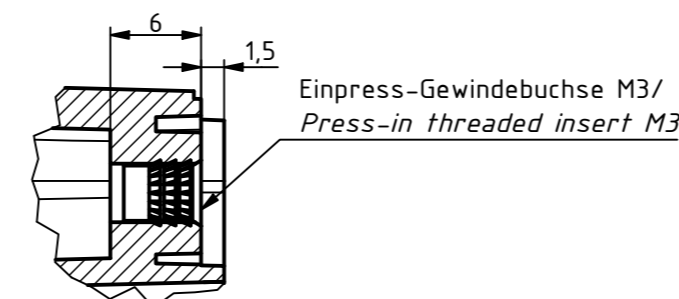

A-A (1:1)

RND
components

ISO (1:1)

B-B (1:1)

C-C (1:1)

C-C (1:1)

B-B (1:1)

X (2:1)

Z (2:1)

Y (2:1)

SPECIFICATION	
RND NUMBER	RND 455-01333
Distrelec NUMBER	303-75-279
RND BAR CODE NUMBER	0042764639591
Product text English	Universal EnclosureABS-PC WL GREY.transp.lid.IP65
Outer Dimensions	60 x 60 x 40.1mm
Inner dimension length	33.6 x 52.9 x 33mm
Material	ABS & Polycarbonate
Colour	light grey. similar to RAL 7035
Lid	Transparent
Wall brackets	Yes
Colour	light grey. similar to RAL 7035
Protection class	IP65 IK07