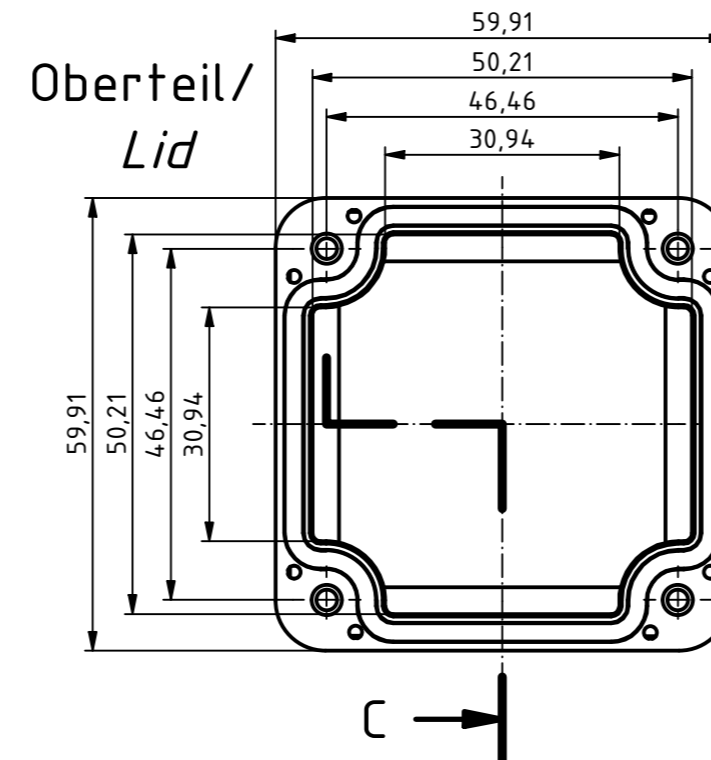

A-A (1:1)

RND
components

ISO (1:1)

B-B (1:1)

C-C (1:1)

C-C (1:1)

B-B (1:1)

X (2:1)

Z (2:1)

Y (2:1)

SPECIFICATION	
RND NUMBER	RND 455-01333
Distrelec NUMBER	303-75-279
RND BAR CODE NUMBER	0042764639591
Product text English	Universal EnclosureABS-PC WL GREY.transp.lid.IP65
Outer Dimensions	60 x 60 x 40.1mm
Inner dimension length	33.6 x 52.9 x 33mm
Material	ABS & Polycarbonate
Colour	light grey. similar to RAL 7035
Lid	Transparent
Wall brackets	Yes
Colour	light grey. similar to RAL 7035
Protection class	IP65 IK07