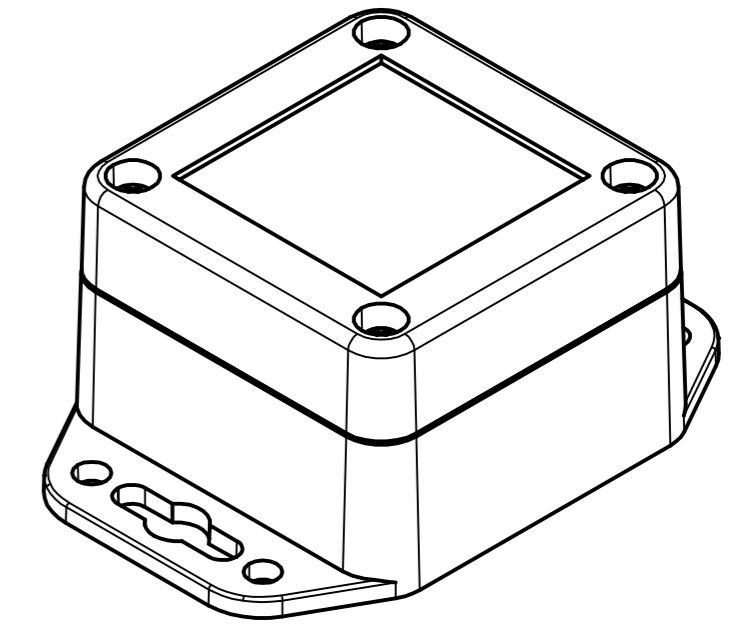

A-A (1:1)

RND
components

ISO (1:1)

B-B (1:1)

C-C (1:1)

C-C (1:1)

B-B (1:1)

X (2:1)

Z (2:1)

Y (2:1)

SPECIFICATION	
RND NUMBER	RND 455-01333
Distrelec NUMBER	303-75-279
RND BAR CODE NUMBER	0042764639591
Product text English	Universal EnclosureABS-PC WL GREY.transp.lid.IP65
Outer Dimensions	60 x 60 x 40.1mm
Inner dimension length	33.6 x 52.9 x 33mm
Material	ABS & Polycarbonate
Colour	light grey. similar to RAL 7035
Lid	Transparent
Wall brackets	Yes
Colour	light grey. similar to RAL 7035
Protection class	IP65 IK07