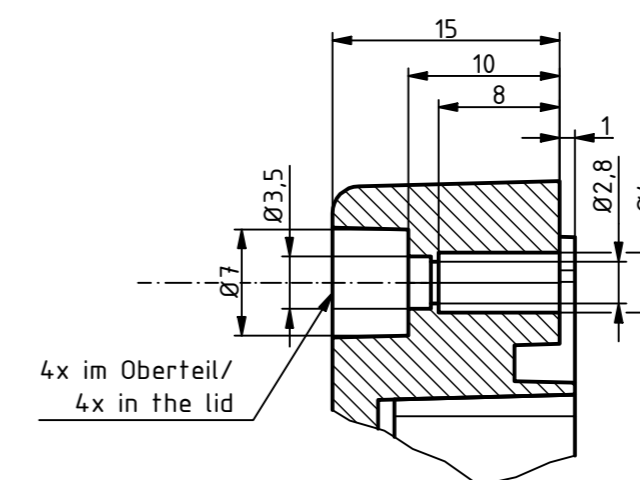

A-A (1:1)

RND
components

ISO (1:1)

B-B (1:1)

C-C (1:1)

C-C (1:1)

B-B (1:1)

X (2:1)

Z (2:1)

Y (2:1)

SPECIFICATION	
RND NUMBER	RND 455-01333
Distrelec NUMBER	303-75-279
RND BAR CODE NUMBER	0042764639591
Product text English	Universal EnclosureABS-PC WL GREY.transp.lid.IP65
Outer Dimensions	60 x 60 x 40.1mm
Inner dimension length	33.6 x 52.9 x 33mm
Material	ABS & Polycarbonate
Colour	light grey. similar to RAL 7035
Lid	Transparent
Wall brackets	Yes
Colour	light grey. similar to RAL 7035
Protection class	IP65 IK07