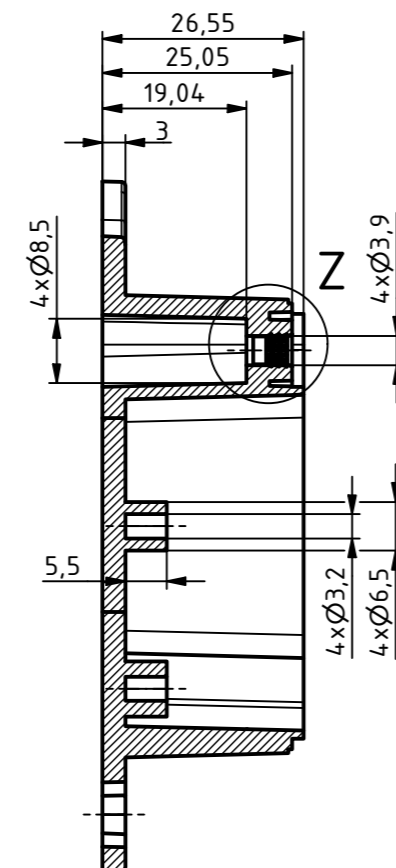

A-A (1:1)

RND
components

ISO (1:1)

B-B (1:1)

C-C (1:1)

C-C (1:1)

B-B (1:1)

X (2:1)

Z (2:1)

Y (2:1)

SPECIFICATION	
RND NUMBER	RND 455-01333
Distrelec NUMBER	303-75-279
RND BAR CODE NUMBER	0042764639591
Product text English	Universal EnclosureABS-PC WL GREY.transp.lid.IP65
Outer Dimensions	60 x 60 x 40.1mm
Inner dimension length	33.6 x 52.9 x 33mm
Material	ABS & Polycarbonate
Colour	light grey. similar to RAL 7035
Lid	Transparent
Wall brackets	Yes
Colour	light grey. similar to RAL 7035
Protection class	IP65 IK07