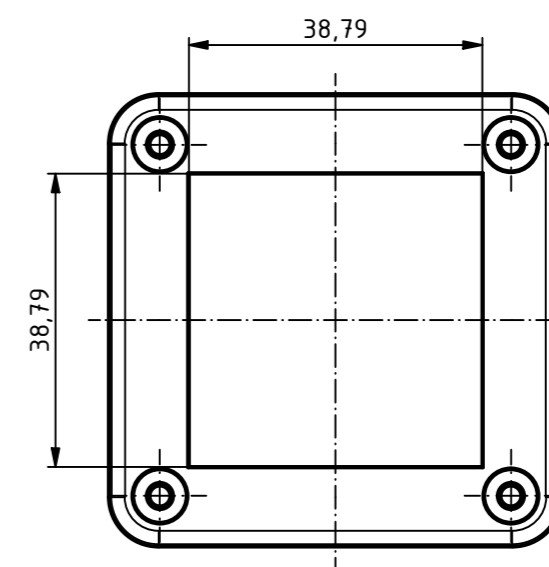

A-A (1:1)

RND
components

ISO (1:1)

B-B (1:1)

C-C (1:1)

C-C (1:1)

B-B (1:1)

X (2:1)

Z (2:1)

Y (2:1)

SPECIFICATION	
RND NUMBER	RND 455-01333
Distrelec NUMBER	303-75-279
RND BAR CODE NUMBER	0042764639591
Product text English	Universal EnclosureABS-PC WL GREY.transp.lid.IP65
Outer Dimensions	60 x 60 x 40.1mm
Inner dimension length	33.6 x 52.9 x 33mm
Material	ABS & Polycarbonate
Colour	light grey. similar to RAL 7035
Lid	Transparent
Wall brackets	Yes
Colour	light grey. similar to RAL 7035
Protection class	IP65 IK07