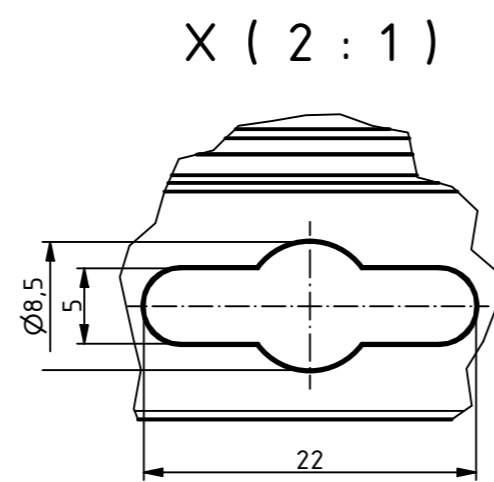

A-A (1:1)

RND
components

ISO (1:1)

B-B (1:1)

C-C (1:1)

C-C (1:1)

B-B (1:1)

X (2:1)

Z (2:1)

Y (2:1)

SPECIFICATION	
RND NUMBER	RND 455-01333
Distrelec NUMBER	303-75-279
RND BAR CODE NUMBER	0042764639591
Product text English	Universal EnclosureABS-PC WL GREY.transp.lid.IP65
Outer Dimensions	60 x 60 x 40.1mm
Inner dimension length	33.6 x 52.9 x 33mm
Material	ABS & Polycarbonate
Colour	light grey. similar to RAL 7035
Lid	Transparent
Wall brackets	Yes
Colour	light grey. similar to RAL 7035
Protection class	IP65 IK07