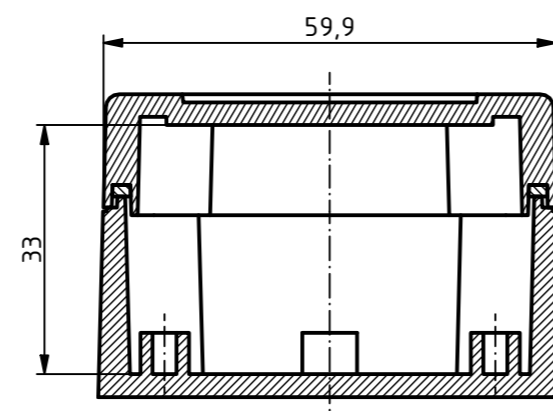

A-A (1:1)

RND
components

ISO (1:1)

B-B (1:1)

C-C (1:1)

C-C (1:1)

B-B (1:1)

X (2:1)

Z (2:1)

Y (2:1)

SPECIFICATION	
RND NUMBER	RND 455-01333
Distrelec NUMBER	303-75-279
RND BAR CODE NUMBER	0042764639591
Product text English	Universal EnclosureABS-PC WL GREY.transp.lid.IP65
Outer Dimensions	60 x 60 x 40.1mm
Inner dimension length	33.6 x 52.9 x 33mm
Material	ABS & Polycarbonate
Colour	light grey. similar to RAL 7035
Lid	Transparent
Wall brackets	Yes
Colour	light grey. similar to RAL 7035
Protection class	IP65 IK07