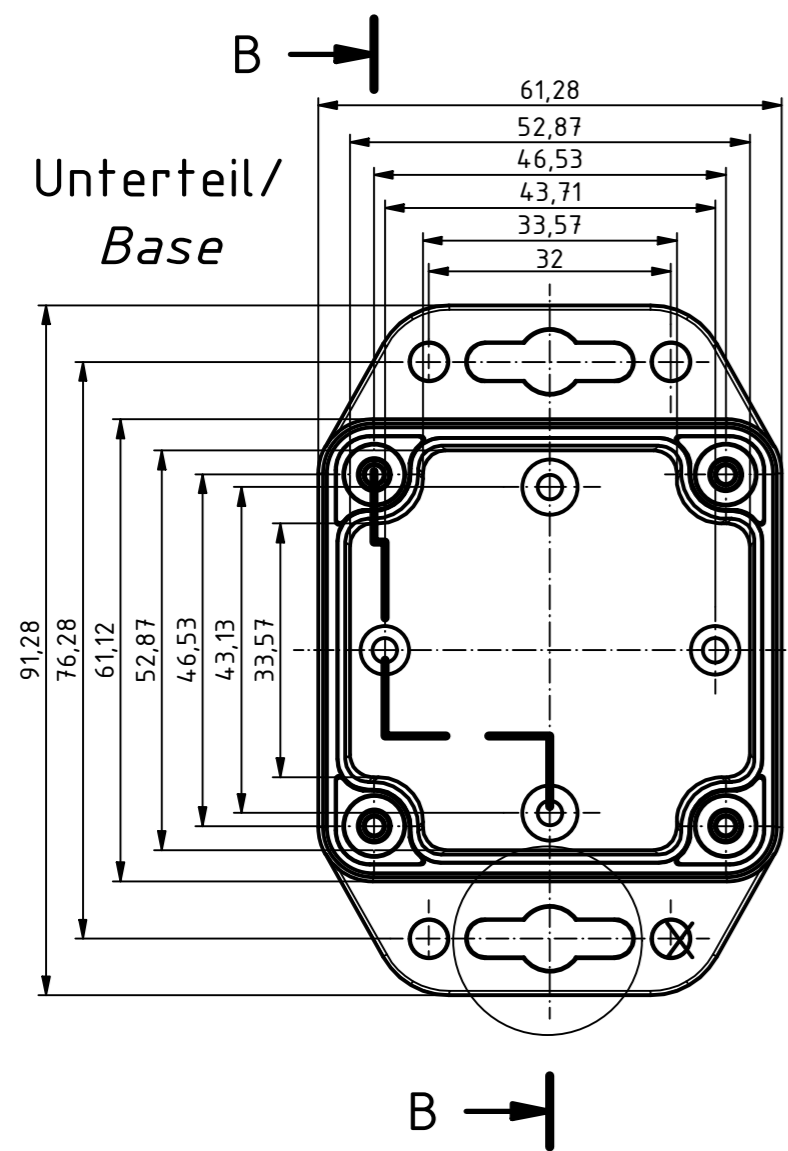

A-A (1:1)

RND
components

ISO (1:1)

B-B (1:1)

C-C (1:1)

C-C (1:1)

B-B (1:1)

X (2:1)

Z (2:1)

Y (2:1)

SPECIFICATION	
RND NUMBER	RND 455-01333
Distrelec NUMBER	303-75-279
RND BAR CODE NUMBER	0042764639591
Product text English	Universal EnclosureABS-PC WL GREY.transp.lid.IP65
Outer Dimensions	60 x 60 x 40.1mm
Inner dimension length	33.6 x 52.9 x 33mm
Material	ABS & Polycarbonate
Colour	light grey. similar to RAL 7035
Lid	Transparent
Wall brackets	Yes
Colour	light grey. similar to RAL 7035
Protection class	IP65 IK07