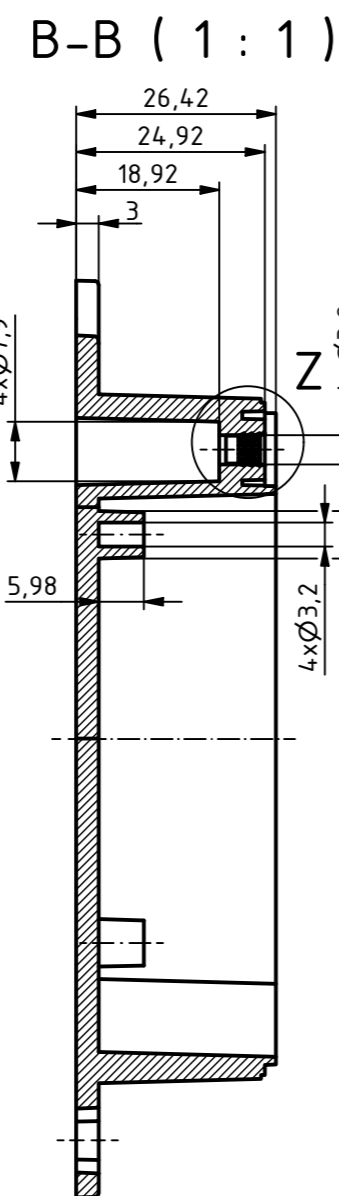

ISO (1 : 1)

RND
components

Z (2 : 1)

SPECIFICATION	
RND NUMBER	RND 455-01335
Distrelec NUMBER	303-75-281
RND BAR CODE NUMBER	0042764639614
Product text English	Universal EnclosurePC WL GREY. IP66.68
Outer Dimensions	90 x 60 x 39.9mm
Inner dimension length	63.6 x 52.9 x 32.8mm
Material	Polycarbonate
Colour	light grey, similar to RAL 7035
Lid	N/A
Wall brackets	Yes
Colour	light grey, similar to RAL 7035
Protection class	IP66 IP68 IK07