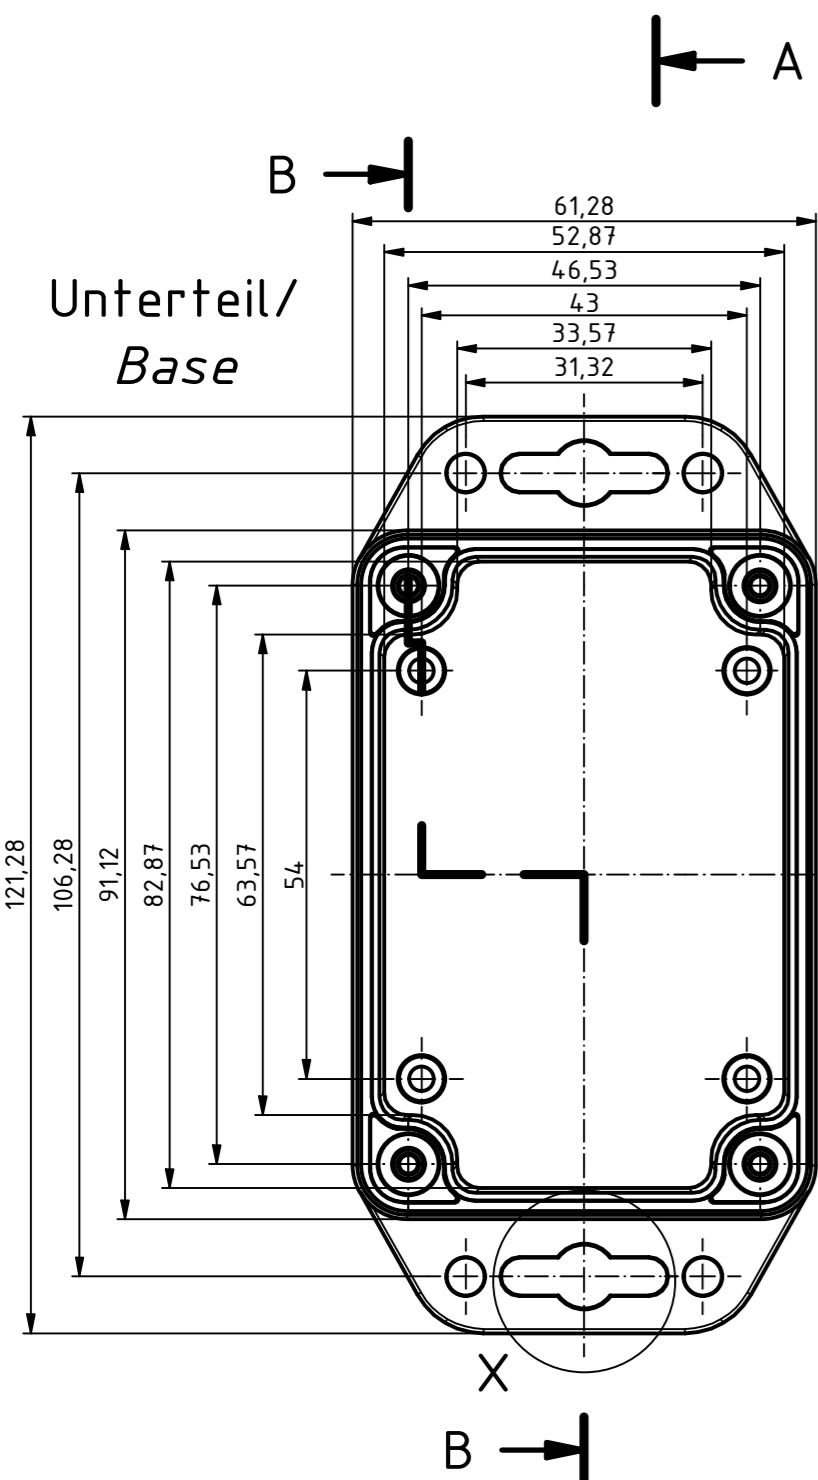

ISO (1 : 1)

RND
components

Z (2 : 1)

SPECIFICATION	
RND NUMBER	RND 455-01335
Distrelec NUMBER	303-75-281
RND BAR CODE NUMBER	0042764639614
Product text English	Universal EnclosurePC WL GREY. IP66.68
Outer Dimensions	90 x 60 x 39.9mm
Inner dimension length	63.6 x 52.9 x 32.8mm
Material	Polycarbonate
Colour	light grey, similar to RAL 7035
Lid	N/A
Wall brackets	Yes
Colour	light grey, similar to RAL 7035
Protection class	IP66 IP68 IK07