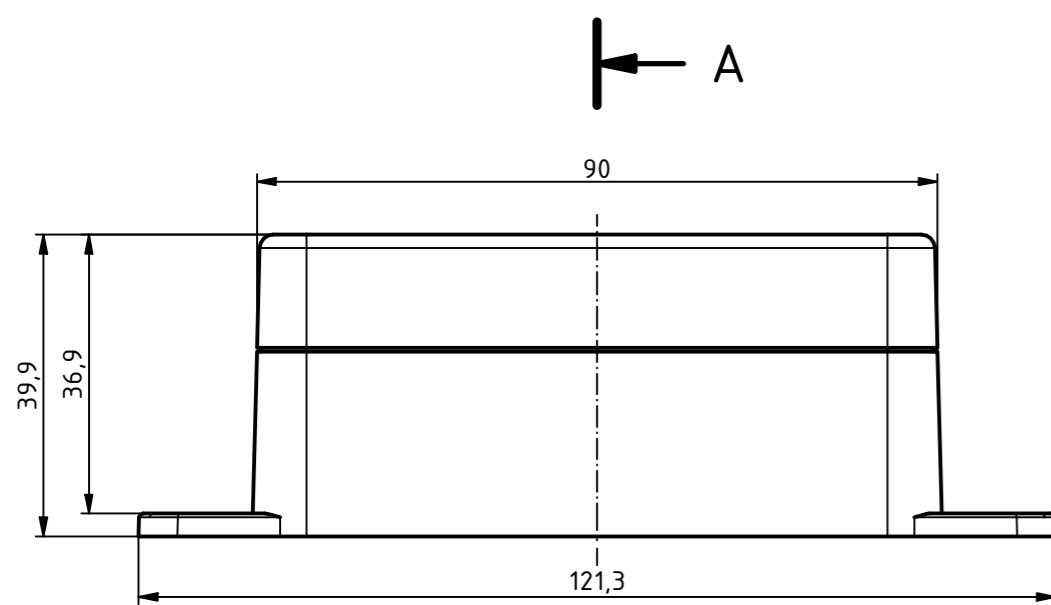

ISO (1 : 1)

RND
components

Z (2 : 1)

SPECIFICATION	
RND NUMBER	RND 455-01335
Distrelec NUMBER	303-75-281
RND BAR CODE NUMBER	0042764639614
Product text English	Universal EnclosurePC WL GREY. IP66.68
Outer Dimensions	90 x 60 x 39.9mm
Inner dimension length	63.6 x 52.9 x 32.8mm
Material	Polycarbonate
Colour	light grey, similar to RAL 7035
Lid	N/A
Wall brackets	Yes
Colour	light grey, similar to RAL 7035
Protection class	IP66 IP68 IK07