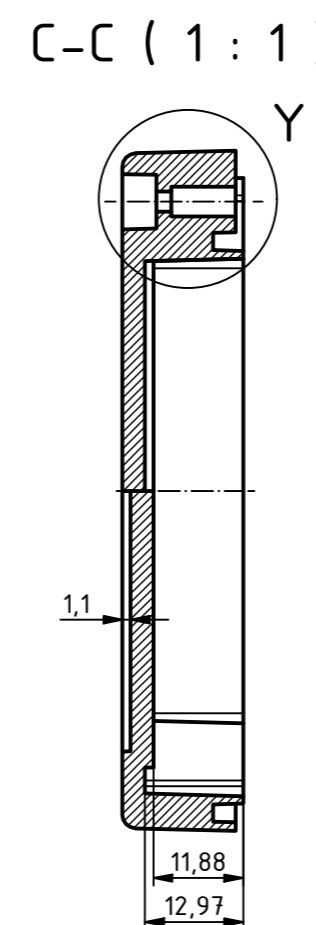

ISO (1 : 1)

RND
components

Z (2 : 1)

SPECIFICATION	
RND NUMBER	RND 455-01335
Distrelec NUMBER	303-75-281
RND BAR CODE NUMBER	0042764639614
Product text English	Universal EnclosurePC WL GREY. IP66.68
Outer Dimensions	90 x 60 x 39.9mm
Inner dimension length	63.6 x 52.9 x 32.8mm
Material	Polycarbonate
Colour	light grey, similar to RAL 7035
Lid	N/A
Wall brackets	Yes
Colour	light grey, similar to RAL 7035
Protection class	IP66 IP68 IK07