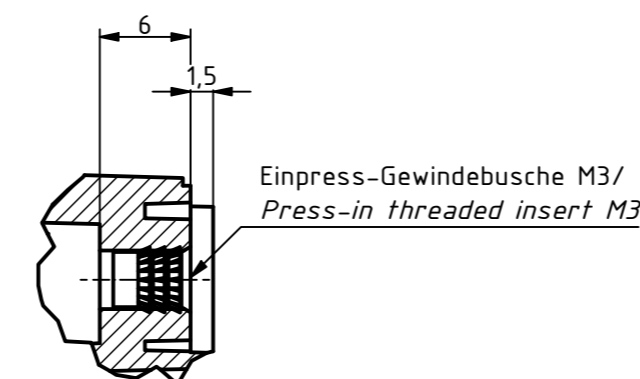

ISO (1 : 1)

RND
components

Z (2 : 1)

SPECIFICATION	
RND NUMBER	RND 455-01335
Distrelec NUMBER	303-75-281
RND BAR CODE NUMBER	0042764639614
Product text English	Universal EnclosurePC WL GREY. IP66.68
Outer Dimensions	90 x 60 x 39.9mm
Inner dimension length	63.6 x 52.9 x 32.8mm
Material	Polycarbonate
Colour	light grey, similar to RAL 7035
Lid	N/A
Wall brackets	Yes
Colour	light grey, similar to RAL 7035
Protection class	IP66 IP68 IK07