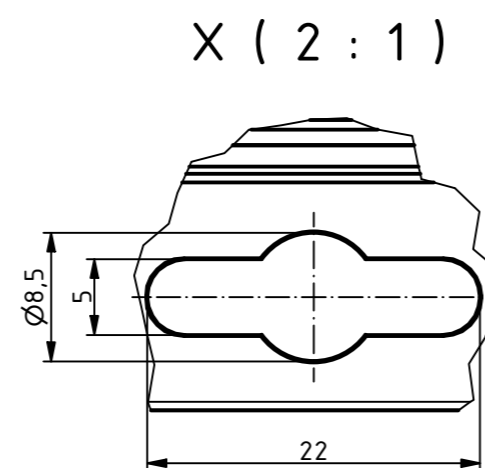

ISO (1 : 1)

RND
components

Z (2 : 1)

SPECIFICATION	
RND NUMBER	RND 455-01335
Distrelec NUMBER	303-75-281
RND BAR CODE NUMBER	0042764639614
Product text English	Universal EnclosurePC WL GREY. IP66.68
Outer Dimensions	90 x 60 x 39.9mm
Inner dimension length	63.6 x 52.9 x 32.8mm
Material	Polycarbonate
Colour	light grey, similar to RAL 7035
Lid	N/A
Wall brackets	Yes
Colour	light grey, similar to RAL 7035
Protection class	IP66 IP68 IK07