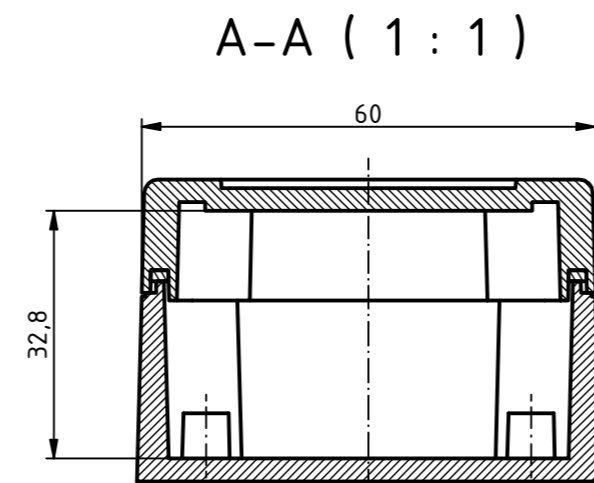

ISO (1 : 1)

RND
components

Z (2 : 1)

SPECIFICATION	
RND NUMBER	RND 455-01335
Distrelec NUMBER	303-75-281
RND BAR CODE NUMBER	0042764639614
Product text English	Universal EnclosurePC WL GREY. IP66.68
Outer Dimensions	90 x 60 x 39.9mm
Inner dimension length	63.6 x 52.9 x 32.8mm
Material	Polycarbonate
Colour	light grey, similar to RAL 7035
Lid	N/A
Wall brackets	Yes
Colour	light grey, similar to RAL 7035
Protection class	IP66 IP68 IK07