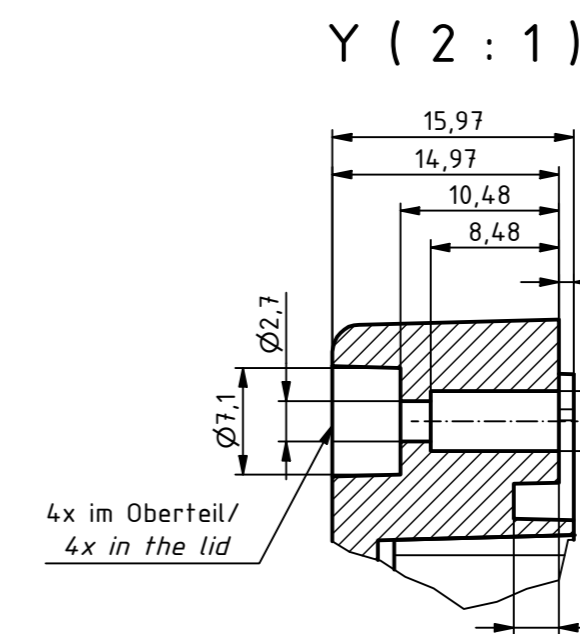

ISO (1 : 1)

RND
components

Z (2 : 1)

SPECIFICATION	
RND NUMBER	RND 455-01335
Distrelec NUMBER	303-75-281
RND BAR CODE NUMBER	0042764639614
Product text English	Universal EnclosurePC WL GREY. IP66.68
Outer Dimensions	90 x 60 x 39.9mm
Inner dimension length	63.6 x 52.9 x 32.8mm
Material	Polycarbonate
Colour	light grey, similar to RAL 7035
Lid	N/A
Wall brackets	Yes
Colour	light grey, similar to RAL 7035
Protection class	IP66 IP68 IK07