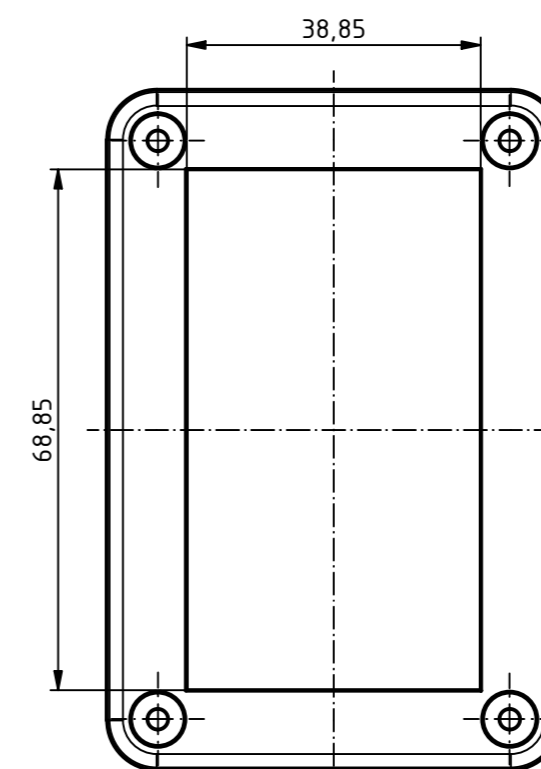

ISO (1 : 1)

RND
components

Z (2 : 1)

SPECIFICATION	
RND NUMBER	RND 455-01335
Distrelec NUMBER	303-75-281
RND BAR CODE NUMBER	0042764639614
Product text English	Universal EnclosurePC WL GREY. IP66.68
Outer Dimensions	90 x 60 x 39.9mm
Inner dimension length	63.6 x 52.9 x 32.8mm
Material	Polycarbonate
Colour	light grey, similar to RAL 7035
Lid	N/A
Wall brackets	Yes
Colour	light grey, similar to RAL 7035
Protection class	IP66 IP68 IK07