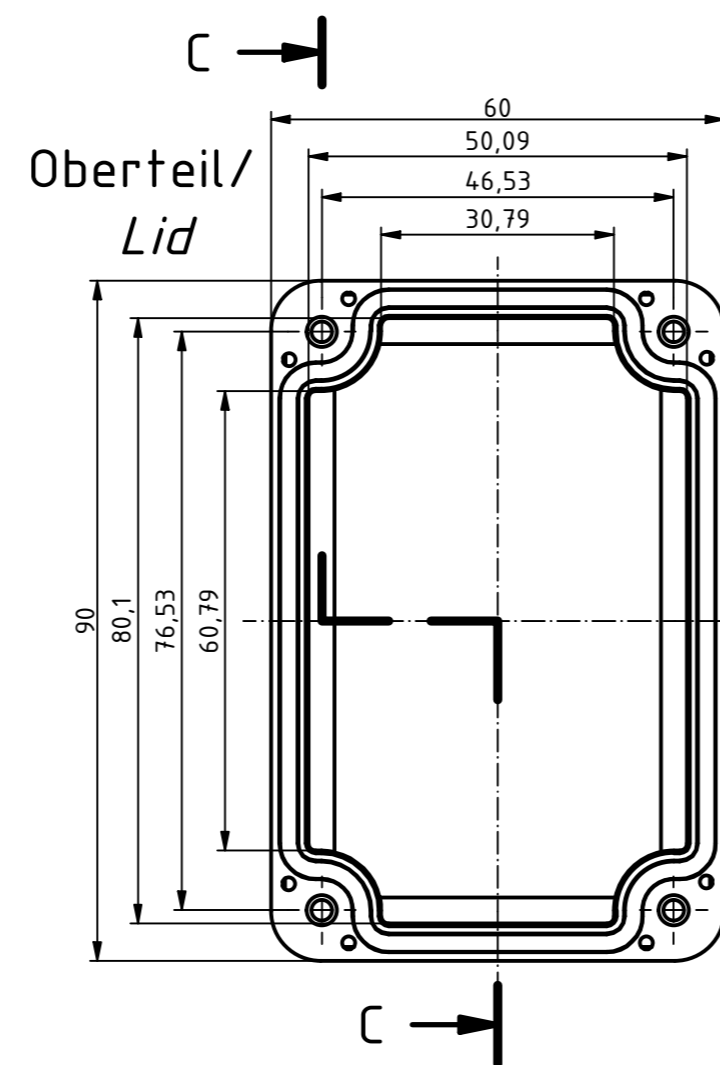

ISO (1 : 1)

RND
components

Z (2 : 1)

SPECIFICATION	
RND NUMBER	RND 455-01335
Distrelec NUMBER	303-75-281
RND BAR CODE NUMBER	0042764639614
Product text English	Universal EnclosurePC WL GREY. IP66.68
Outer Dimensions	90 x 60 x 39.9mm
Inner dimension length	63.6 x 52.9 x 32.8mm
Material	Polycarbonate
Colour	light grey, similar to RAL 7035
Lid	N/A
Wall brackets	Yes
Colour	light grey, similar to RAL 7035
Protection class	IP66 IP68 IK07