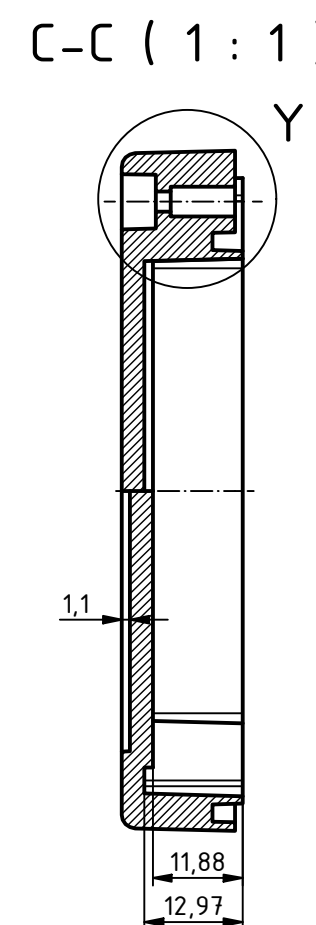

ISO (1 : 1)

RND
components

Z (2 : 1)

SPECIFICATION	
RND NUMBER	RND 455-01336
Distrelec NUMBER	303-75-282
RND BAR CODE NUMBER	0042764639621
Product text English	Universal EnclosurePC WL GREY. transp. lid. IP66.68
Outer Dimensions	90 x 60 x 39.9mm
Inner dimension length	63.6 x 52.9 x 32.8
Material	Polycarbonate
Colour	light grey. similar to RAL 7035
Lid	Transparent
Wall brackets	Yes
Colour	light grey. similar to RAL 7035
Protection class	IP66 IP68 IK07