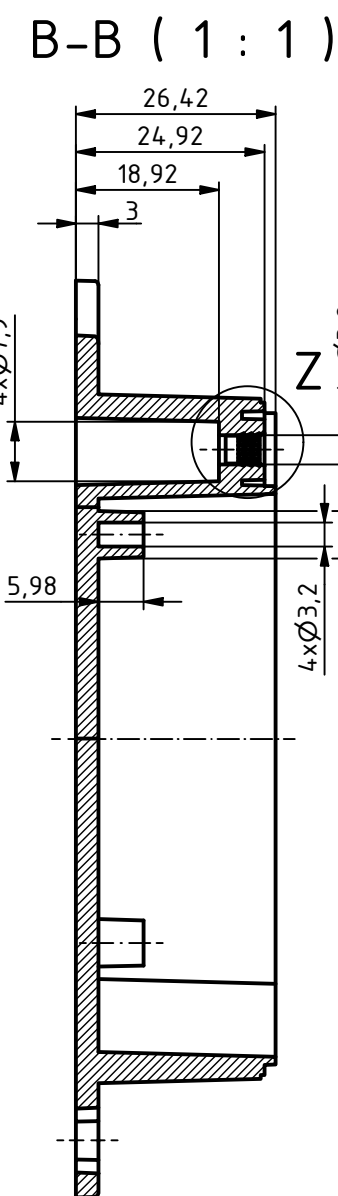

ISO (1 : 1)

RND
components

Z (2 : 1)

SPECIFICATION	
RND NUMBER	RND 455-01336
Distrelec NUMBER	303-75-282
RND BAR CODE NUMBER	0042764639621
Product text English	Universal EnclosurePC WL GREY. transp. lid. IP66.68
Outer Dimensions	90 x 60 x 39.9mm
Inner dimension length	63.6 x 52.9 x 32.8
Material	Polycarbonate
Colour	light grey. similar to RAL 7035
Lid	Transparent
Wall brackets	Yes
Colour	light grey. similar to RAL 7035
Protection class	IP66 IP68 IK07