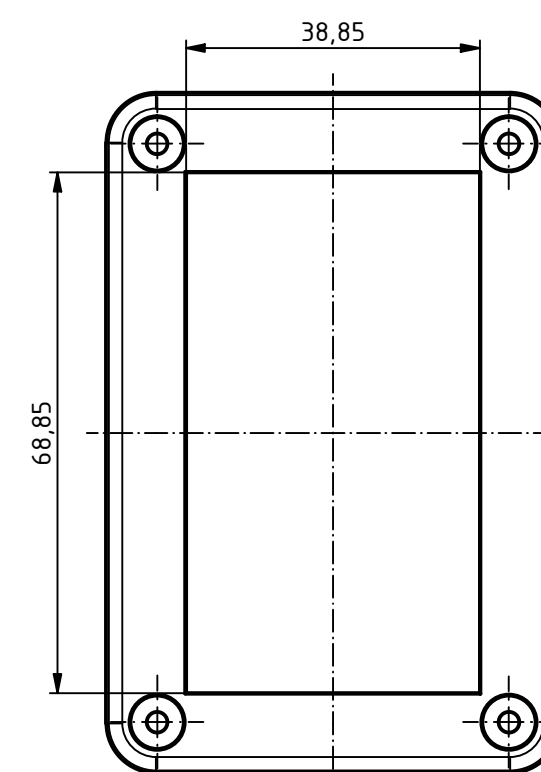

ISO (1 : 1)

RND
components

Z (2 : 1)

SPECIFICATION	
RND NUMBER	RND 455-01336
Distrelec NUMBER	303-75-282
RND BAR CODE NUMBER	0042764639621
Product text English	Universal EnclosurePC WL GREY. transp. lid. IP66.68
Outer Dimensions	90 x 60 x 39.9mm
Inner dimension length	63.6 x 52.9 x 32.8
Material	Polycarbonate
Colour	light grey. similar to RAL 7035
Lid	Transparent
Wall brackets	Yes
Colour	light grey. similar to RAL 7035
Protection class	IP66 IP68 IK07