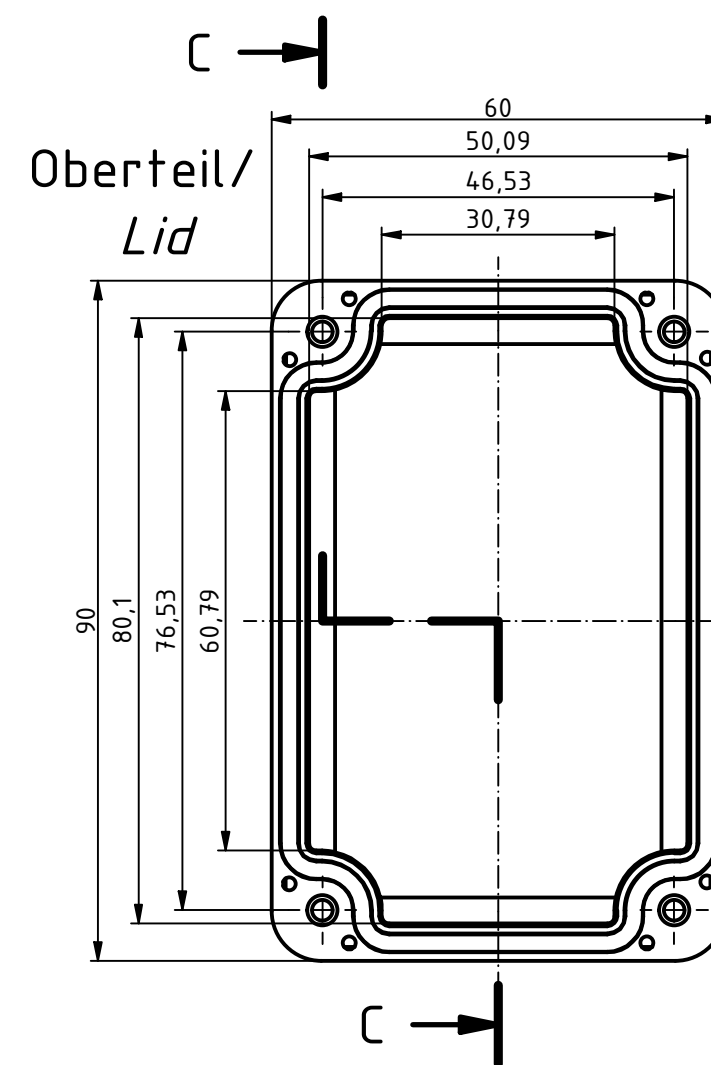

ISO (1 : 1)

RND
components

Z (2 : 1)

SPECIFICATION	
RND NUMBER	RND 455-01336
Distrelec NUMBER	303-75-282
RND BAR CODE NUMBER	0042764639621
Product text English	Universal EnclosurePC WL GREY. transp. lid. IP66.68
Outer Dimensions	90 x 60 x 39.9mm
Inner dimension length	63.6 x 52.9 x 32.8
Material	Polycarbonate
Colour	light grey. similar to RAL 7035
Lid	Transparent
Wall brackets	Yes
Colour	light grey. similar to RAL 7035
Protection class	IP66 IP68 IK07