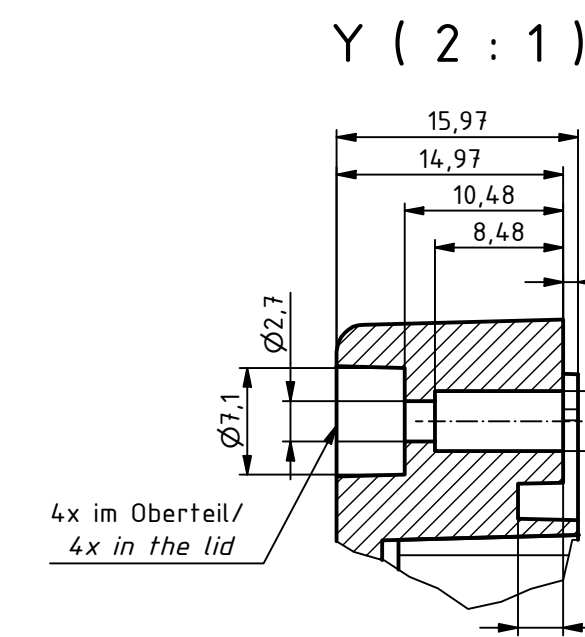

ISO (1 : 1)

RND
components

Z (2 : 1)

SPECIFICATION	
RND NUMBER	RND 455-01336
Distrelec NUMBER	303-75-282
RND BAR CODE NUMBER	0042764639621
Product text English	Universal EnclosurePC WL GREY. transp. lid. IP66.68
Outer Dimensions	90 x 60 x 39.9mm
Inner dimension length	63.6 x 52.9 x 32.8
Material	Polycarbonate
Colour	light grey. similar to RAL 7035
Lid	Transparent
Wall brackets	Yes
Colour	light grey. similar to RAL 7035
Protection class	IP66 IP68 IK07