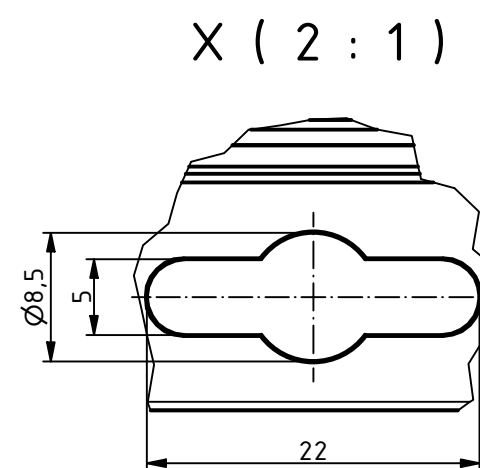

ISO (1 : 1)

RND
components

Z (2 : 1)

SPECIFICATION	
RND NUMBER	RND 455-01336
Distrelec NUMBER	303-75-282
RND BAR CODE NUMBER	0042764639621
Product text English	Universal EnclosurePC WL GREY. transp. lid. IP66.68
Outer Dimensions	90 x 60 x 39.9mm
Inner dimension length	63.6 x 52.9 x 32.8
Material	Polycarbonate
Colour	light grey. similar to RAL 7035
Lid	Transparent
Wall brackets	Yes
Colour	light grey. similar to RAL 7035
Protection class	IP66 IP68 IK07