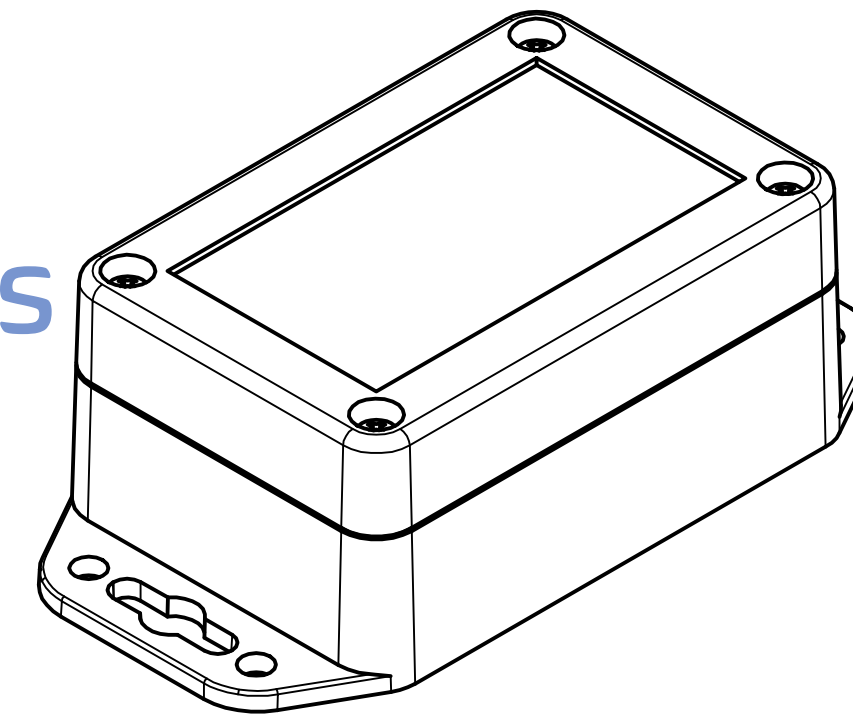

ISO (1 : 1)

RND
components

Z (2 : 1)

SPECIFICATION	
RND NUMBER	RND 455-01336
Distrelec NUMBER	303-75-282
RND BAR CODE NUMBER	0042764639621
Product text English	Universal EnclosurePC WL GREY. transp. lid. IP66.68
Outer Dimensions	90 x 60 x 39.9mm
Inner dimension length	63.6 x 52.9 x 32.8
Material	Polycarbonate
Colour	light grey. similar to RAL 7035
Lid	Transparent
Wall brackets	Yes
Colour	light grey. similar to RAL 7035
Protection class	IP66 IP68 IK07