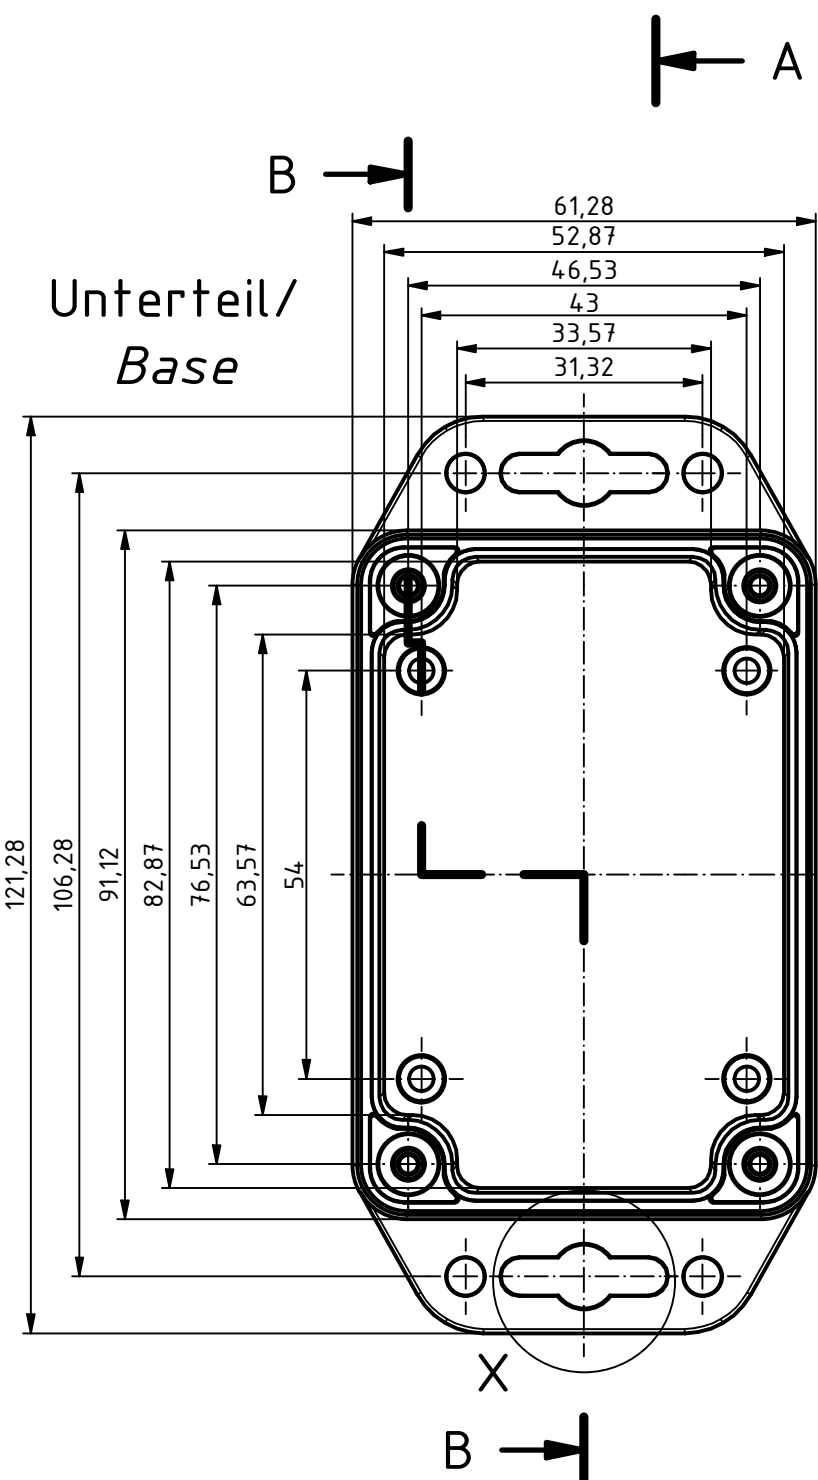

ISO (1 : 1)

RND
components

Z (2 : 1)

SPECIFICATION	
RND NUMBER	RND 455-01336
Distrelec NUMBER	303-75-282
RND BAR CODE NUMBER	0042764639621
Product text English	Universal EnclosurePC WL GREY. transp. lid. IP66.68
Outer Dimensions	90 x 60 x 39.9mm
Inner dimension length	63.6 x 52.9 x 32.8
Material	Polycarbonate
Colour	light grey. similar to RAL 7035
Lid	Transparent
Wall brackets	Yes
Colour	light grey. similar to RAL 7035
Protection class	IP66 IP68 IK07