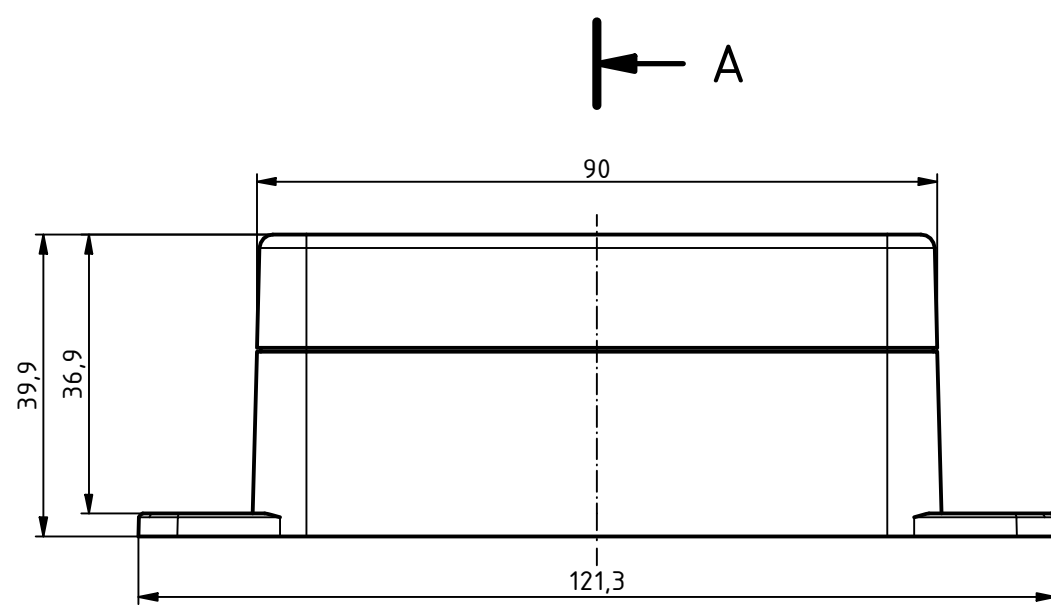

ISO (1 : 1)

RND
components

Z (2 : 1)

SPECIFICATION	
RND NUMBER	RND 455-01336
Distrelec NUMBER	303-75-282
RND BAR CODE NUMBER	0042764639621
Product text English	Universal EnclosurePC WL GREY. transp. lid. IP66.68
Outer Dimensions	90 x 60 x 39.9mm
Inner dimension length	63.6 x 52.9 x 32.8
Material	Polycarbonate
Colour	light grey. similar to RAL 7035
Lid	Transparent
Wall brackets	Yes
Colour	light grey. similar to RAL 7035
Protection class	IP66 IP68 IK07