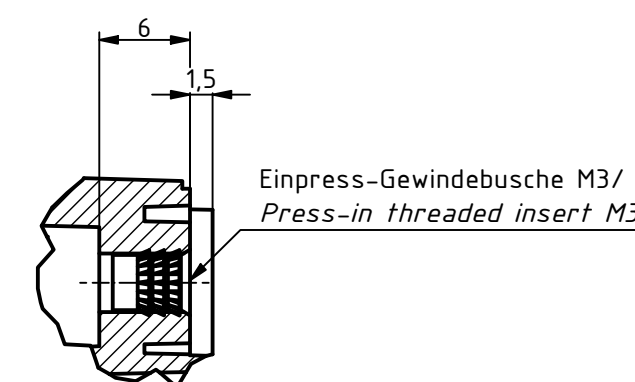

ISO (1 : 1)

RND
components

Z (2 : 1)

SPECIFICATION	
RND NUMBER	RND 455-01336
Distrelec NUMBER	303-75-282
RND BAR CODE NUMBER	0042764639621
Product text English	Universal EnclosurePC WL GREY. transp. lid. IP66.68
Outer Dimensions	90 x 60 x 39.9mm
Inner dimension length	63.6 x 52.9 x 32.8
Material	Polycarbonate
Colour	light grey. similar to RAL 7035
Lid	Transparent
Wall brackets	Yes
Colour	light grey. similar to RAL 7035
Protection class	IP66 IP68 IK07