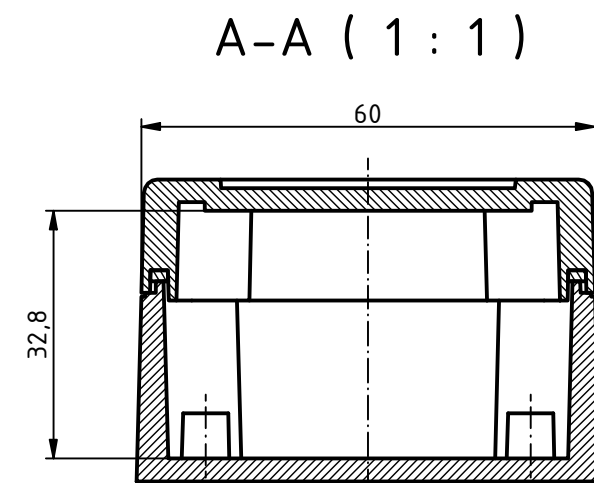

ISO (1 : 1)

RND
components

Z (2 : 1)

SPECIFICATION	
RND NUMBER	RND 455-01336
Distrelec NUMBER	303-75-282
RND BAR CODE NUMBER	0042764639621
Product text English	Universal EnclosurePC WL GREY. transp. lid. IP66.68
Outer Dimensions	90 x 60 x 39.9mm
Inner dimension length	63.6 x 52.9 x 32.8
Material	Polycarbonate
Colour	light grey. similar to RAL 7035
Lid	Transparent
Wall brackets	Yes
Colour	light grey. similar to RAL 7035
Protection class	IP66 IP68 IK07