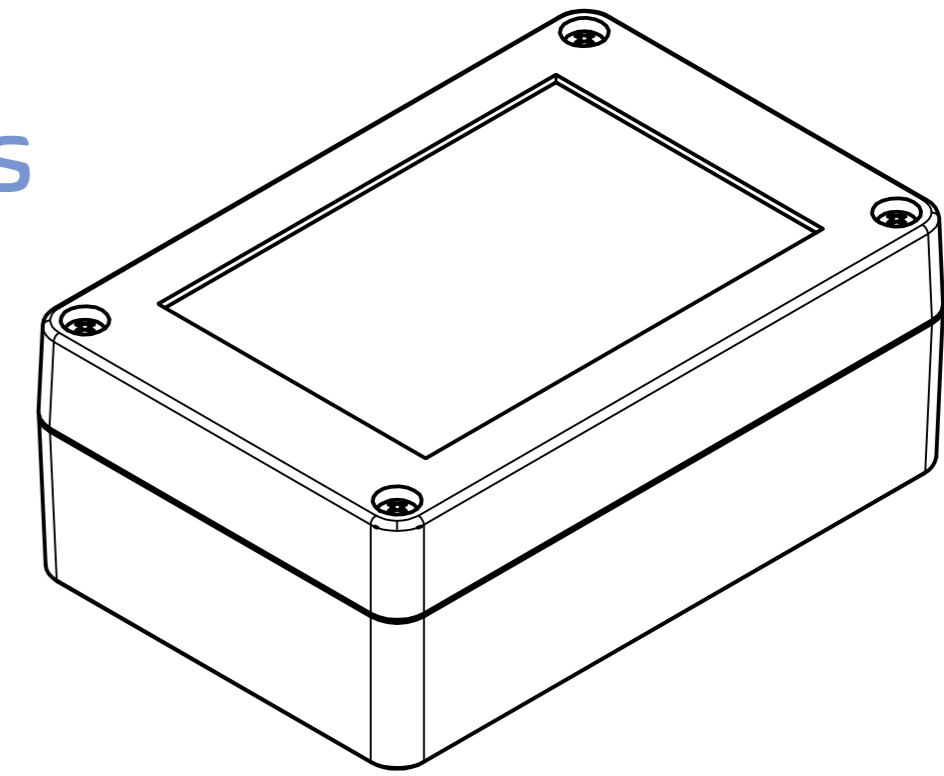

RND
components

ISO (1 : 1)

A-A (1 : 1)

B →

Unterteil/
Base

B-B (1 : 1)

C →

Oberteil/
Lid

C-C (1 : 1)

Z (2 : 1)

C →

Y (2 : 1)

X (2 : 1)

SPECIFICATION	
RND NUMBER	RND 455-01340
Distrelec NUMBER	303-75-286
RND BAR CODE NUMBER	0042764639669
Product text English	Enclosure PC GREY, transp. lid. IP66.68
Outer Dimensions	105 x 70 x 40mm
Inner dimension length	78.9 x 62.6 x 32.9mm
Material	Polycarbonate
Colour	light grey. similar to RAL 7035
Lid	Transparent
Wall brackets	N/A
Colour	light grey. similar to RAL 7035
Protection class	IP66 IP68 IK07

For Version with enclosed gasket
Protection class IP40. To achieve protection class IP65,
the enclosed gasket must be mounted correctly. The gasket must not be stretched or
compressed in the corners. Ends cut obliquely and glued, so that the cut ends
are pressed together by the spring pressure.