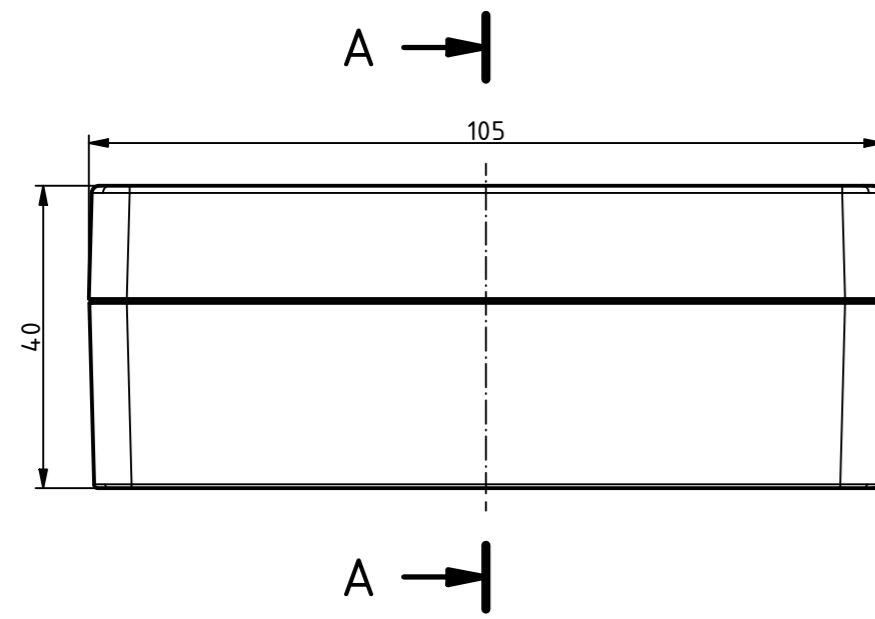

RND
components

ISO (1 : 1)

A-A (1 : 1)

B →

Unterteil/
Base

B-B (1 : 1)

C →

Oberteil/
Lid

C-C (1 : 1)

Z (2 : 1)

C →

Y (2 : 1)

X (2 : 1)

SPECIFICATION	
RND NUMBER	RND 455-01340
Distrelec NUMBER	303-75-286
RND BAR CODE NUMBER	0042764639669
Product text English	Enclosure PC GREY, transp. lid. IP66.68
Outer Dimensions	105 x 70 x 40mm
Inner dimension length	78.9 x 62.6 x 32.9mm
Material	Polycarbonate
Colour	light grey. similar to RAL 7035
Lid	Transparent
Wall brackets	N/A
Colour	light grey. similar to RAL 7035
Protection class	IP66 IP68 IK07

For Version with enclosed gasket
Protection class IP40. To achieve protection class IP65,
the enclosed gasket must be mounted correctly. The gasket must not be stretched or
compressed in the corners. Ends cut obliquely and glued, so that the cut ends
are pressed together by the spring pressure.