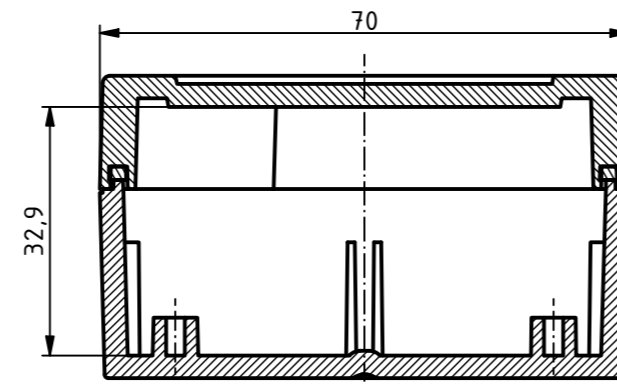

RND
components

ISO (1 : 1)

A-A (1 : 1)

B →

Unterteil/
Base

B-B (1 : 1)

C →

Oberteil/
Lid

C-C (1 : 1)

Z (2 : 1)

C →

Y (2 : 1)

X (2 : 1)

SPECIFICATION	
RND NUMBER	RND 455-01340
Distrelec NUMBER	303-75-286
RND BAR CODE NUMBER	0042764639669
Product text English	Enclosure PC GREY, transp. lid. IP66.68
Outer Dimensions	105 x 70 x 40mm
Inner dimension length	78.9 x 62.6 x 32.9mm
Material	Polycarbonate
Colour	light grey. similar to RAL 7035
Lid	Transparent
Wall brackets	N/A
Colour	light grey. similar to RAL 7035
Protection class	IP66 IP68 IK07

For Version with enclosed gasket
Protection class IP40. To achieve protection class IP65,
the enclosed gasket must be mounted correctly. The gasket must not be stretched or
compressed in the corners. Ends cut obliquely and glued, so that the cut ends
are pressed together by the spring pressure.