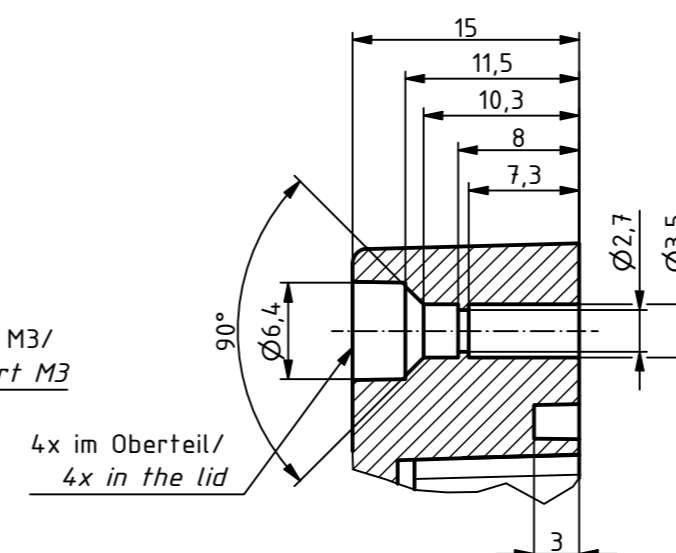

RND
components

ISO (1 : 1)

A-A (1 : 1)

B →

Unterteil/
Base

B-B (1 : 1)

C →

Oberteil/
Lid

C-C (1 : 1)

Z (2 : 1)

C →

Y (2 : 1)

X (2 : 1)

SPECIFICATION	
RND NUMBER	RND 455-01340
Distrelec NUMBER	303-75-286
RND BAR CODE NUMBER	0042764639669
Product text English	Enclosure PC GREY, transp. lid. IP66.68
Outer Dimensions	105 x 70 x 40mm
Inner dimension length	78.9 x 62.6 x 32.9mm
Material	Polycarbonate
Colour	light grey. similar to RAL 7035
Lid	Transparent
Wall brackets	N/A
Colour	light grey. similar to RAL 7035
Protection class	IP66 IP68 IK07

For Version with enclosed gasket
Protection class IP40. To achieve protection class IP65,
the enclosed gasket must be mounted correctly. The gasket must not be stretched or
compressed in the corners. Ends cut obliquely and glued, so that the cut ends
are pressed together by the spring pressure.