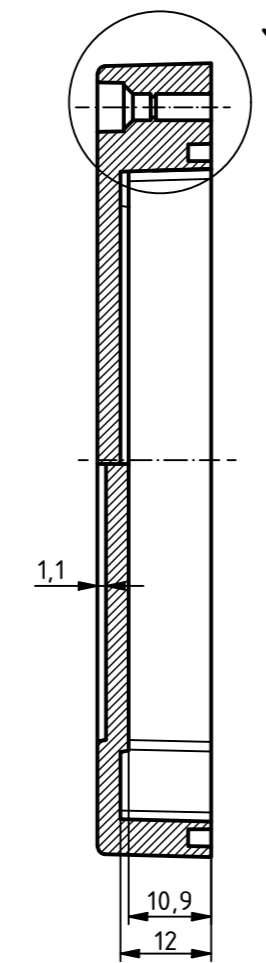

RND
components

ISO (1 : 1)

A-A (1 : 1)

B →

Unterteil/
Base

B-B (1 : 1)

C →

Oberteil/
Lid

C-C (1 : 1)

Z (2 : 1)

C →

Y (2 : 1)

X (2 : 1)

SPECIFICATION	
RND NUMBER	RND 455-01340
Distrelec NUMBER	303-75-286
RND BAR CODE NUMBER	0042764639669
Product text English	Enclosure PC GREY, transp. lid. IP66.68
Outer Dimensions	105 x 70 x 40mm
Inner dimension length	78.9 x 62.6 x 32.9mm
Material	Polycarbonate
Colour	light grey. similar to RAL 7035
Lid	Transparent
Wall brackets	N/A
Colour	light grey. similar to RAL 7035
Protection class	IP66 IP68 IK07

For Version with enclosed gasket
Protection class IP40. To achieve protection class IP65,
the enclosed gasket must be mounted correctly. The gasket must not be stretched or
compressed in the corners. Ends cut obliquely and glued, so that the cut ends
are pressed together by the spring pressure.