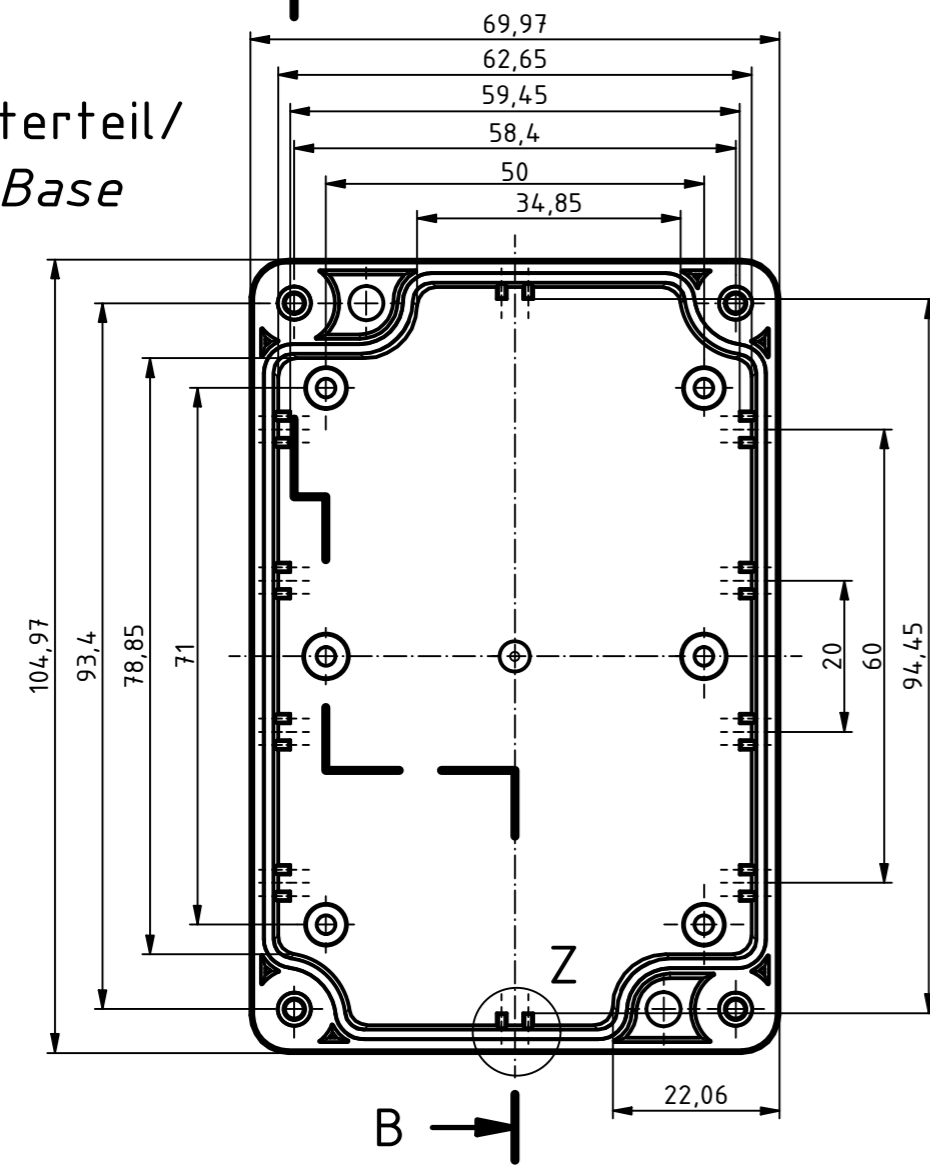

RND
components

ISO (1 : 1)

A-A (1 : 1)

B →

Unterteil/
Base

B-B (1 : 1)

C →

Oberteil/
Lid

C-C (1 : 1)

Z (2 : 1)

C →

Y (2 : 1)

X (2 : 1)

SPECIFICATION	
RND NUMBER	RND 455-01340
Distrelec NUMBER	303-75-286
RND BAR CODE NUMBER	0042764639669
Product text English	Enclosure PC GREY, transp. lid. IP66.68
Outer Dimensions	105 x 70 x 40mm
Inner dimension length	78.9 x 62.6 x 32.9mm
Material	Polycarbonate
Colour	light grey. similar to RAL 7035
Lid	Transparent
Wall brackets	N/A
Colour	light grey. similar to RAL 7035
Protection class	IP66 IP68 IK07

For Version with enclosed gasket
Protection class IP40. To achieve protection class IP65,
the enclosed gasket must be mounted correctly. The gasket must not be stretched or
compressed in the corners. Ends cut obliquely and glued, so that the cut ends
are pressed together by the spring pressure.