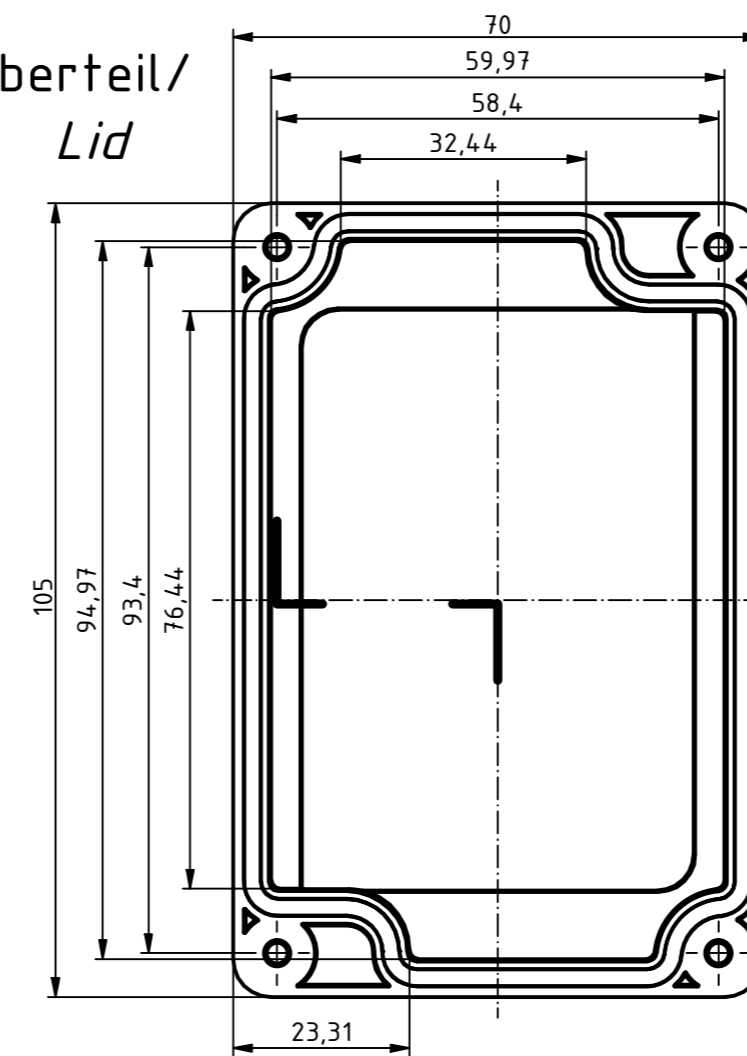

RND
components

ISO (1 : 1)

A-A (1 : 1)

B →

Unterteil/
Base

B-B (1 : 1)

C →

Oberteil/
Lid

C-C (1 : 1)

Z (2 : 1)

C →

Y (2 : 1)

X (2 : 1)

SPECIFICATION	
RND NUMBER	RND 455-01340
Distrelec NUMBER	303-75-286
RND BAR CODE NUMBER	0042764639669
Product text English	Enclosure PC GREY, transp. lid. IP66.68
Outer Dimensions	105 x 70 x 40mm
Inner dimension length	78.9 x 62.6 x 32.9mm
Material	Polycarbonate
Colour	light grey. similar to RAL 7035
Lid	Transparent
Wall brackets	N/A
Colour	light grey. similar to RAL 7035
Protection class	IP66 IP68 IK07

For Version with enclosed gasket
Protection class IP40. To achieve protection class IP65,
the enclosed gasket must be mounted correctly. The gasket must not be stretched or
compressed in the corners. Ends cut obliquely and glued, so that the cut ends
are pressed together by the spring pressure.