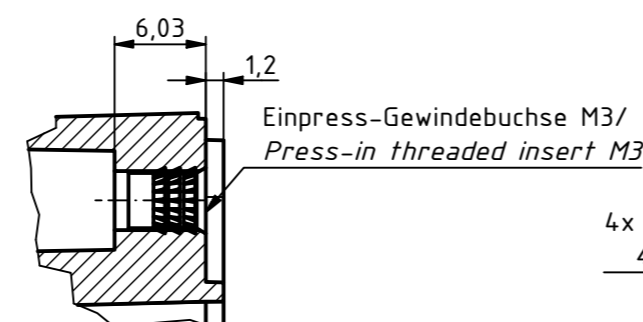

C-C (1 : 1)

Z (2 : 1)

C →

Y (2 : 1)

X (2 : 1)

SPECIFICATION	
RND NUMBER	RND 455-01340
Distrelec NUMBER	303-75-286
RND BAR CODE NUMBER	0042764639669
Product text English	Enclosure PC GREY, transp. lid. IP66.68
Outer Dimensions	105 x 70 x 40mm
Inner dimension length	78.9 x 62.6 x 32.9mm
Material	Polycarbonate
Colour	light grey. similar to RAL 7035
Lid	Transparent
Wall brackets	N/A
Colour	light grey. similar to RAL 7035
Protection class	IP66 IP68 IK07

For Version with enclosed gasket
Protection class IP40. To achieve protection class IP65,
the enclosed gasket must be mounted correctly. The gasket must not be stretched or
compressed in the corners. Ends cut obliquely and glued, so that the cut ends
are pressed together by the spring pressure.