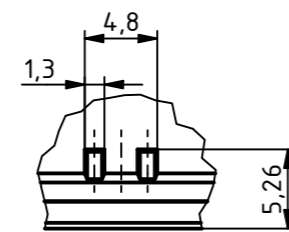

RND
components

ISO (1 : 1)

A-A (1 : 1)

B →

Unterteil/
Base

B-B (1 : 1)

C →

Oberteil/
Lid

C-C (1 : 1)

Z (2 : 1)

C →

Y (2 : 1)

X (2 : 1)

SPECIFICATION	
RND NUMBER	RND 455-01340
Distrelec NUMBER	303-75-286
RND BAR CODE NUMBER	0042764639669
Product text English	Enclosure PC GREY, transp. lid. IP66.68
Outer Dimensions	105 x 70 x 40mm
Inner dimension length	78.9 x 62.6 x 32.9mm
Material	Polycarbonate
Colour	light grey. similar to RAL 7035
Lid	Transparent
Wall brackets	N/A
Colour	light grey. similar to RAL 7035
Protection class	IP66 IP68 IK07

For Version with enclosed gasket
Protection class IP40. To achieve protection class IP65,
the enclosed gasket must be mounted correctly. The gasket must not be stretched or
compressed in the corners. Ends cut obliquely and glued, so that the cut ends
are pressed together by the spring pressure.