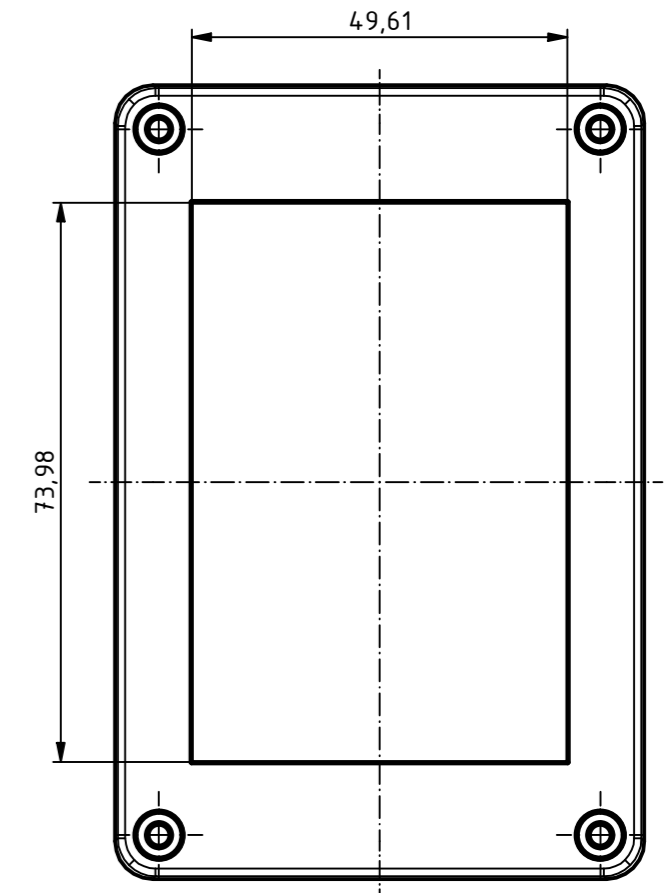

RND
components

ISO (1 : 1)

A-A (1 : 1)

B →

Unterteil/
Base

B-B (1 : 1)

C →

Oberteil/
Lid

C-C (1 : 1)

Z (2 : 1)

C →

Y (2 : 1)

X (2 : 1)

SPECIFICATION	
RND NUMBER	RND 455-01340
Distrelec NUMBER	303-75-286
RND BAR CODE NUMBER	0042764639669
Product text English	Enclosure PC GREY, transp. lid. IP66.68
Outer Dimensions	105 x 70 x 40mm
Inner dimension length	78.9 x 62.6 x 32.9mm
Material	Polycarbonate
Colour	light grey. similar to RAL 7035
Lid	Transparent
Wall brackets	N/A
Colour	light grey. similar to RAL 7035
Protection class	IP66 IP68 IK07