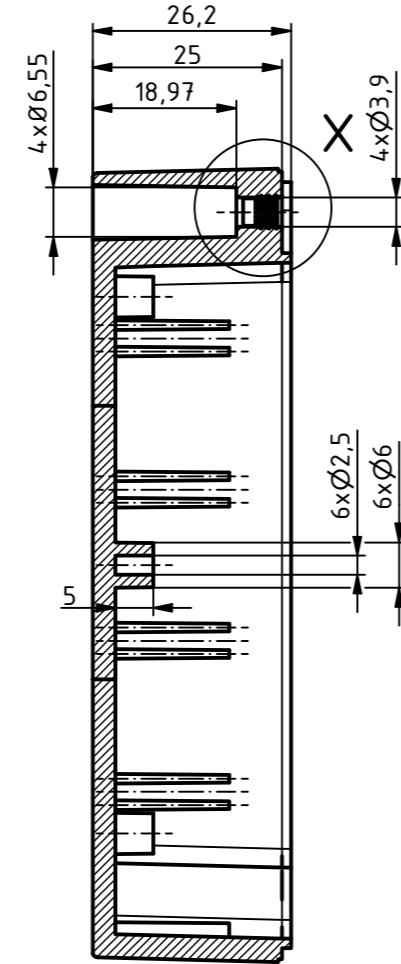

RND
components

ISO (1 : 1)

A-A (1 : 1)

B →

Unterteil/
Base

B-B (1 : 1)

C →

Oberteil/
Lid

C-C (1 : 1)

Z (2 : 1)

C →

Y (2 : 1)

X (2 : 1)

SPECIFICATION	
RND NUMBER	RND 455-01340
Distrelec NUMBER	303-75-286
RND BAR CODE NUMBER	0042764639669
Product text English	Enclosure PC GREY, transp. lid. IP66.68
Outer Dimensions	105 x 70 x 40mm
Inner dimension length	78.9 x 62.6 x 32.9mm
Material	Polycarbonate
Colour	light grey. similar to RAL 7035
Lid	Transparent
Wall brackets	N/A
Colour	light grey. similar to RAL 7035
Protection class	IP66 IP68 IK07

For Version with enclosed gasket
Protection class IP40. To achieve protection class IP65,
the enclosed gasket must be mounted correctly. The gasket must not be stretched or
compressed in the corners. Ends cut obliquely and glued, so that the cut ends
are pressed together by the spring pressure.