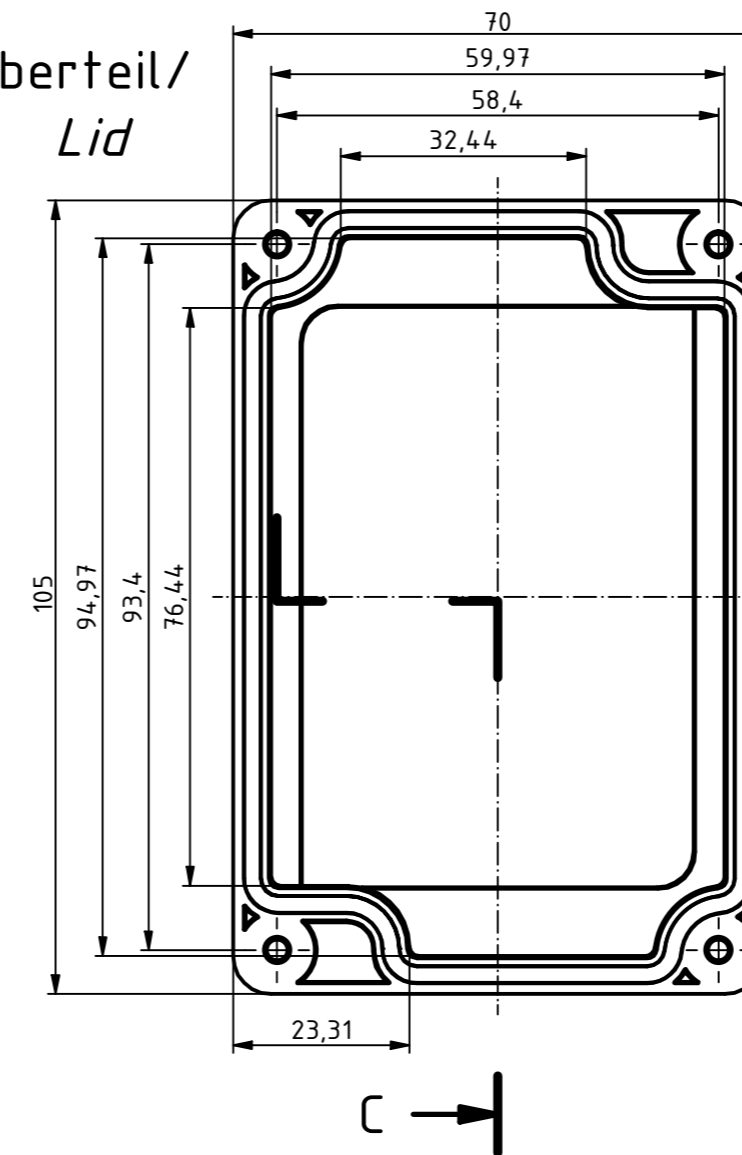

RND
components

ISO (1 : 1)

A-A (1 : 1)

B → A →

B-B (1 : 1)

C →

Oberteil/
Lid

C-C (1 : 1)

B →

Z (2 : 1)

Y (2 : 1)

X (2 : 1)

SPECIFICATION	
RND NUMBER	RND 455-01343
Distrelec NUMBER	303-75-289
RND BAR CODE NUMBER	0042764639690
Product text English	Enclosure PC WL GREY. IP66.68
Outer Dimensions	105 x 70 x 40mm
Inner dimension length	78.9 x 62.6 x 32.9mm
Material	Polycarbonate
Colour	light grey, similar to RAL 7035
Lid	N/A
Wall brackets	Yes
Colour	light grey, similar to RAL 7035
Protection class	IP66 IP68 IK07

For Version with enclosed gasket
Protection class IP40. To achieve protection class IP65,
the enclosed gasket must be mounted correctly. The gasket must not be stretched
or compressed in the corners. Ends cut obliquely and glued, so that the cut ends
are pressed together by the spring pressure.