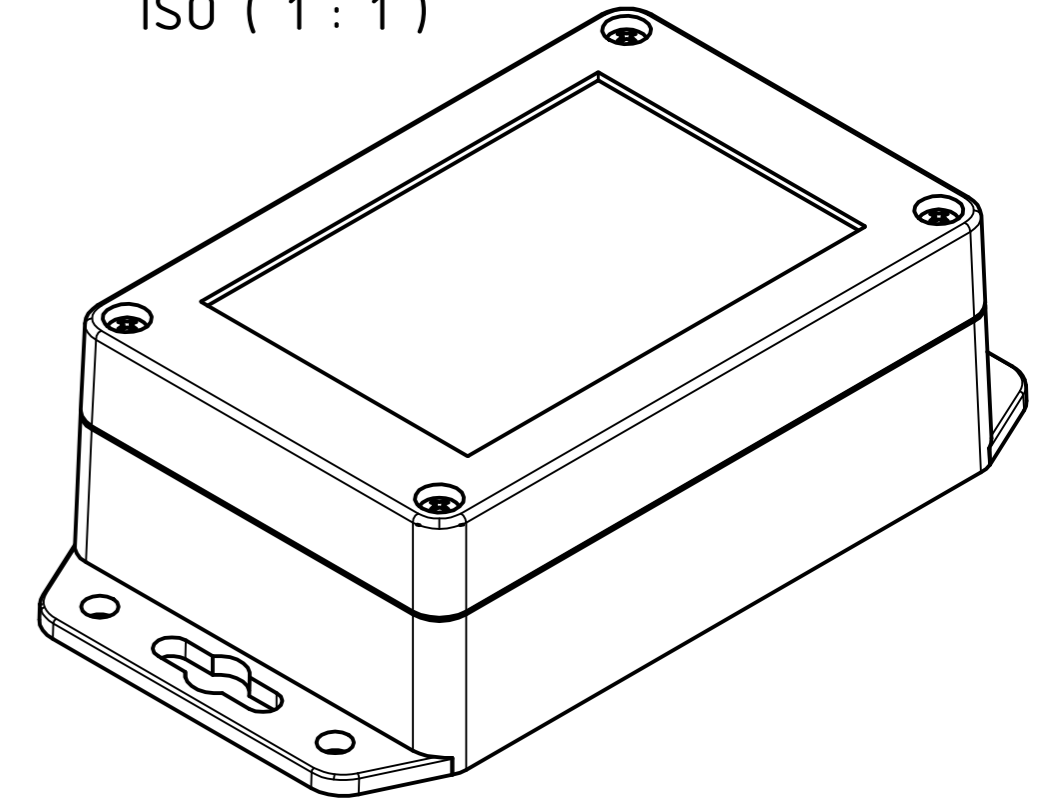

RND
components

ISO (1 : 1)

A-A (1 : 1)

B → A →

B-B (1 : 1)

C →

Oberteil/
Lid

C-C (1 : 1)

B →

Z (2 : 1)

Y (2 : 1)

X (2 : 1)

SPECIFICATION	
RND NUMBER	RND 455-01343
Distrelec NUMBER	303-75-289
RND BAR CODE NUMBER	0042764639690
Product text English	Enclosure PC WL GREY. IP66.68
Outer Dimensions	105 x 70 x 40mm
Inner dimension length	78.9 x 62.6 x 32.9mm
Material	Polycarbonate
Colour	light grey, similar to RAL 7035
Lid	N/A
Wall brackets	Yes
Colour	light grey, similar to RAL 7035
Protection class	IP66 IP68 IK07

For Version with enclosed gasket
Protection class IP40. To achieve protection class IP65,
the enclosed gasket must be mounted correctly. The gasket must not be stretched
or compressed in the corners. Ends cut obliquely and glued, so that the cut ends
are pressed together by the spring pressure.