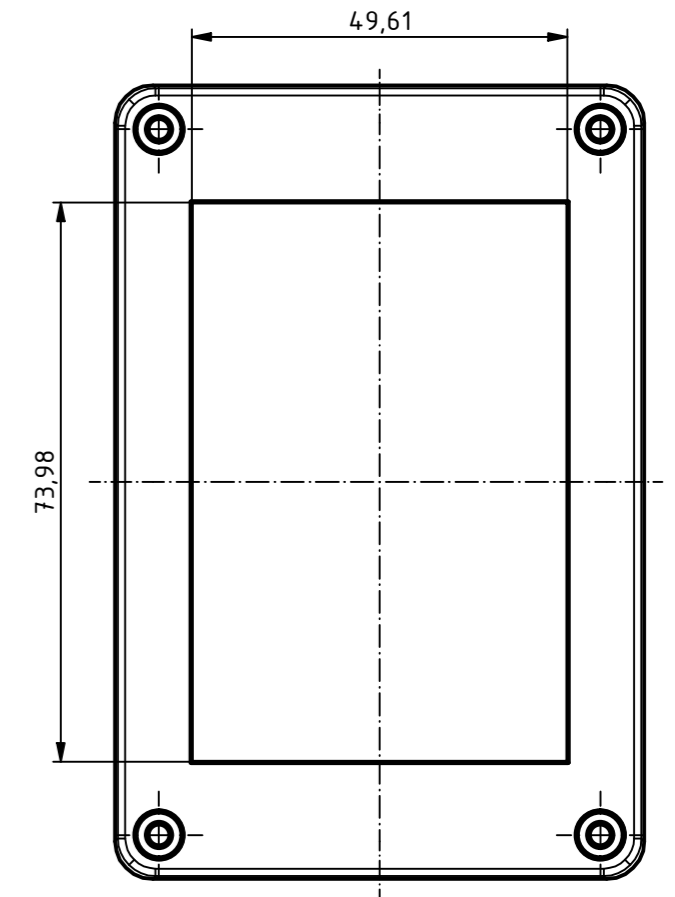

RND
components

ISO (1 : 1)

A-A (1 : 1)

B → A →

B-B (1 : 1)

C →

Oberteil/
Lid

C-C (1 : 1)

B →

Z (2 : 1)

Y (2 : 1)

X (2 : 1)

SPECIFICATION	
RND NUMBER	RND 455-01343
Distrelec NUMBER	303-75-289
RND BAR CODE NUMBER	0042764639690
Product text English	Enclosure PC WL GREY. IP66.68
Outer Dimensions	105 x 70 x 40mm
Inner dimension length	78.9 x 62.6 x 32.9mm
Material	Polycarbonate
Colour	light grey, similar to RAL 7035
Lid	N/A
Wall brackets	Yes
Colour	light grey, similar to RAL 7035
Protection class	IP66 IP68 IK07