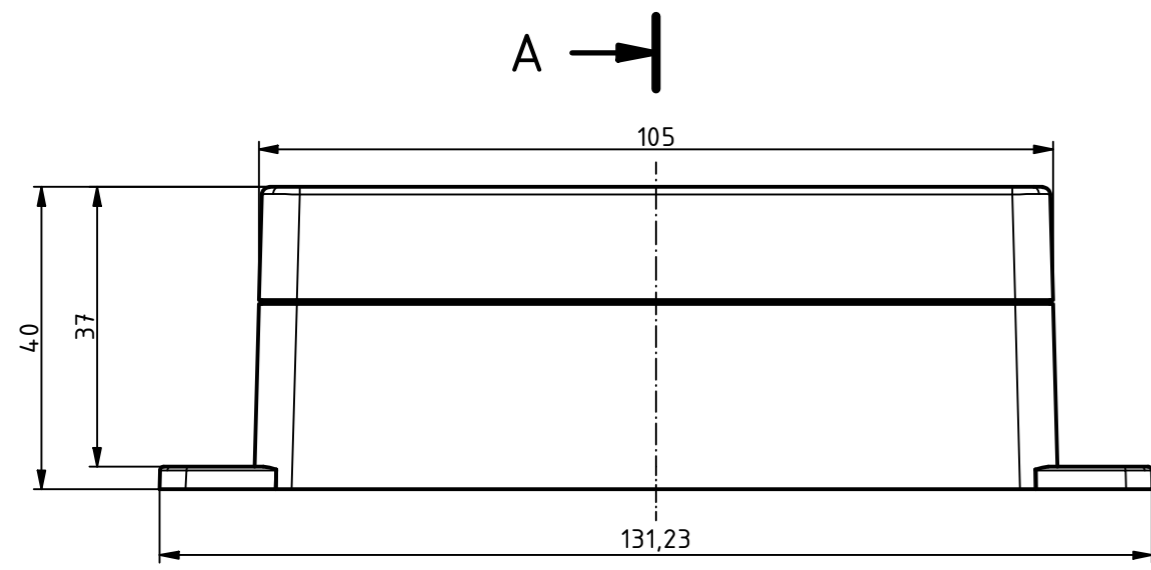

RND
components

ISO (1 : 1)

A-A (1 : 1)

B → A →

B-B (1 : 1)

C →

Oberteil/
Lid

C-C (1 : 1)

B →

Z (2 : 1)

Y (2 : 1)

X (2 : 1)

SPECIFICATION	
RND NUMBER	RND 455-01343
Distrelec NUMBER	303-75-289
RND BAR CODE NUMBER	0042764639690
Product text English	Enclosure PC WL GREY. IP66.68
Outer Dimensions	105 x 70 x 40mm
Inner dimension length	78.9 x 62.6 x 32.9mm
Material	Polycarbonate
Colour	light grey, similar to RAL 7035
Lid	N/A
Wall brackets	Yes
Colour	light grey, similar to RAL 7035
Protection class	IP66 IP68 IK07

For Version with enclosed gasket
Protection class IP40. To achieve protection class IP65,
the enclosed gasket must be mounted correctly. The gasket must not be stretched
or compressed in the corners. Ends cut obliquely and glued, so that the cut ends
are pressed together by the spring pressure.