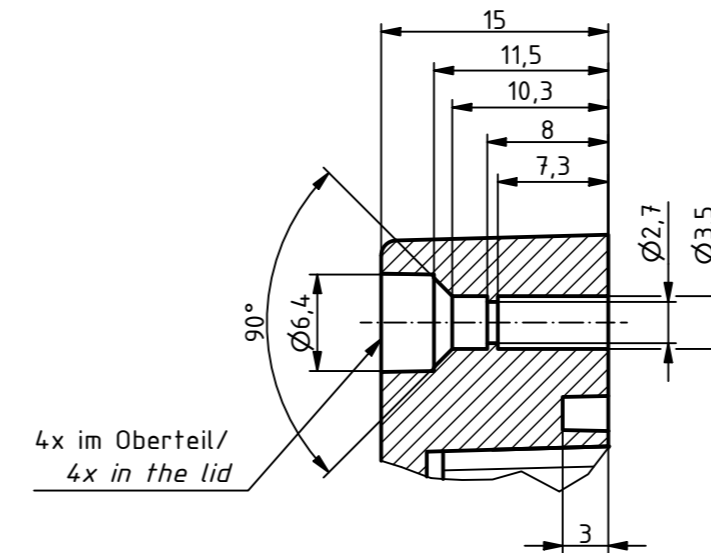

RND
components

ISO (1 : 1)

A-A (1 : 1)

B → A →

B-B (1 : 1)

C →

Oberteil/
Lid

C-C (1 : 1)

B →

Z (2 : 1)

Y (2 : 1)

X (2 : 1)

SPECIFICATION	
RND NUMBER	RND 455-01343
Distrelec NUMBER	303-75-289
RND BAR CODE NUMBER	0042764639690
Product text English	Enclosure PC WL GREY. IP66.68
Outer Dimensions	105 x 70 x 40mm
Inner dimension length	78.9 x 62.6 x 32.9mm
Material	Polycarbonate
Colour	light grey, similar to RAL 7035
Lid	N/A
Wall brackets	Yes
Colour	light grey, similar to RAL 7035
Protection class	IP66 IP68 IK07

For Version with enclosed gasket
Protection class IP40. To achieve protection class IP65,
the enclosed gasket must be mounted correctly. The gasket must not be stretched
or compressed in the corners. Ends cut obliquely and glued, so that the cut ends
are pressed together by the spring pressure.