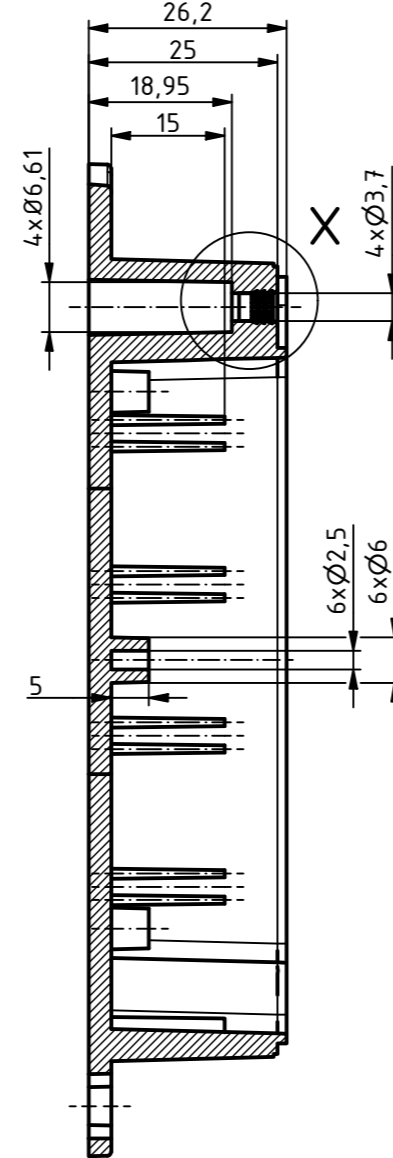

RND
components

ISO (1 : 1)

A-A (1 : 1)

B → A →

B-B (1 : 1)

C →

Oberteil/
Lid

C-C (1 : 1)

B →

Z (2 : 1)

Y (2 : 1)

X (2 : 1)

SPECIFICATION	
RND NUMBER	RND 455-01343
Distrelec NUMBER	303-75-289
RND BAR CODE NUMBER	0042764639690
Product text English	Enclosure PC WL GREY. IP66.68
Outer Dimensions	105 x 70 x 40mm
Inner dimension length	78.9 x 62.6 x 32.9mm
Material	Polycarbonate
Colour	light grey, similar to RAL 7035
Lid	N/A
Wall brackets	Yes
Colour	light grey, similar to RAL 7035
Protection class	IP66 IP68 IK07

For Version with enclosed gasket
Protection class IP40. To achieve protection class IP65,
the enclosed gasket must be mounted correctly. The gasket must not be stretched
or compressed in the corners. Ends cut obliquely and glued, so that the cut ends
are pressed together by the spring pressure.