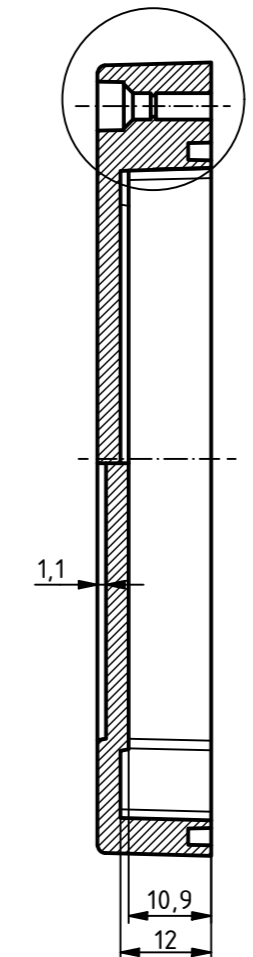

RND
components

ISO (1 : 1)

A-A (1 : 1)

B → A →

B-B (1 : 1)

C →

Oberteil/
Lid

C-C (1 : 1)

B →

Z (2 : 1)

Y (2 : 1)

X (2 : 1)

SPECIFICATION	
RND NUMBER	RND 455-01343
Distrelec NUMBER	303-75-289
RND BAR CODE NUMBER	0042764639690
Product text English	Enclosure PC WL GREY. IP66.68
Outer Dimensions	105 x 70 x 40mm
Inner dimension length	78.9 x 62.6 x 32.9mm
Material	Polycarbonate
Colour	light grey, similar to RAL 7035
Lid	N/A
Wall brackets	Yes
Colour	light grey, similar to RAL 7035
Protection class	IP66 IP68 IK07

For Version with enclosed gasket
Protection class IP40. To achieve protection class IP65,
the enclosed gasket must be mounted correctly. The gasket must not be stretched
or compressed in the corners. Ends cut obliquely and glued, so that the cut ends
are pressed together by the spring pressure.