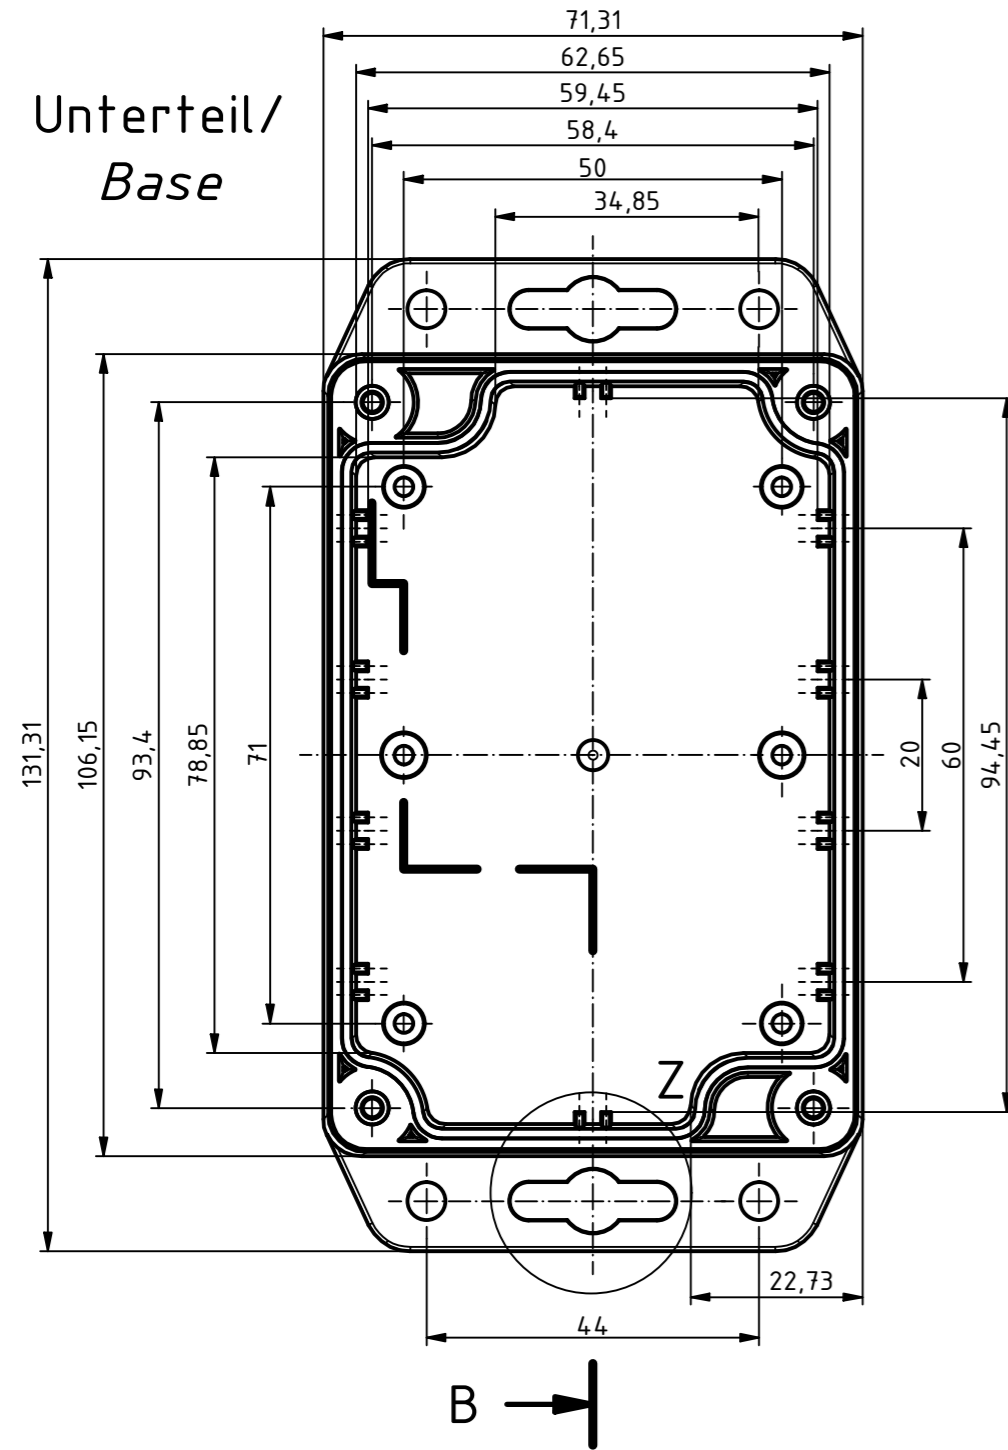

RND
components

ISO (1 : 1)

A-A (1 : 1)

B → A →

B-B (1 : 1)

C →

Oberteil/
Lid

C-C (1 : 1)

B →

Z (2 : 1)

Y (2 : 1)

X (2 : 1)

SPECIFICATION	
RND NUMBER	RND 455-01343
Distrelec NUMBER	303-75-289
RND BAR CODE NUMBER	0042764639690
Product text English	Enclosure PC WL GREY. IP66.68
Outer Dimensions	105 x 70 x 40mm
Inner dimension length	78.9 x 62.6 x 32.9mm
Material	Polycarbonate
Colour	light grey, similar to RAL 7035
Lid	N/A
Wall brackets	Yes
Colour	light grey, similar to RAL 7035
Protection class	IP66 IP68 IK07

For Version with enclosed gasket
Protection class IP40. To achieve protection class IP65,
the enclosed gasket must be mounted correctly. The gasket must not be stretched
or compressed in the corners. Ends cut obliquely and glued, so that the cut ends
are pressed together by the spring pressure.