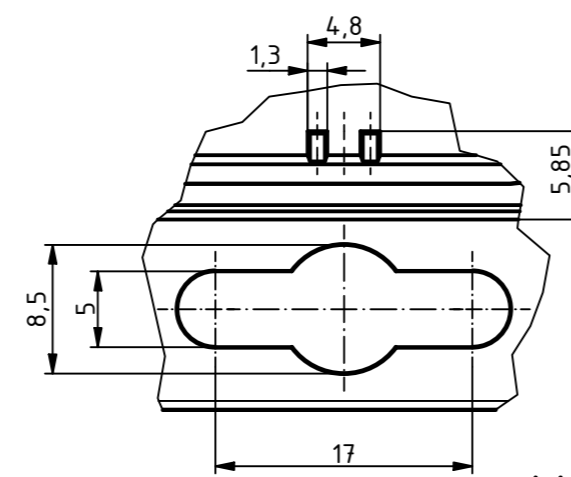

RND
components

ISO (1 : 1)

A-A (1 : 1)

B → A →

B-B (1 : 1)

C →

Oberteil/
Lid

C-C (1 : 1)

B →

Z (2 : 1)

Y (2 : 1)

X (2 : 1)

SPECIFICATION	
RND NUMBER	RND 455-01343
Distrelec NUMBER	303-75-289
RND BAR CODE NUMBER	0042764639690
Product text English	Enclosure PC WL GREY. IP66.68
Outer Dimensions	105 x 70 x 40mm
Inner dimension length	78.9 x 62.6 x 32.9mm
Material	Polycarbonate
Colour	light grey, similar to RAL 7035
Lid	N/A
Wall brackets	Yes
Colour	light grey, similar to RAL 7035
Protection class	IP66 IP68 IK07

For Version with enclosed gasket
Protection class IP40. To achieve protection class IP65,
the enclosed gasket must be mounted correctly. The gasket must not be stretched
or compressed in the corners. Ends cut obliquely and glued, so that the cut ends
are pressed together by the spring pressure.