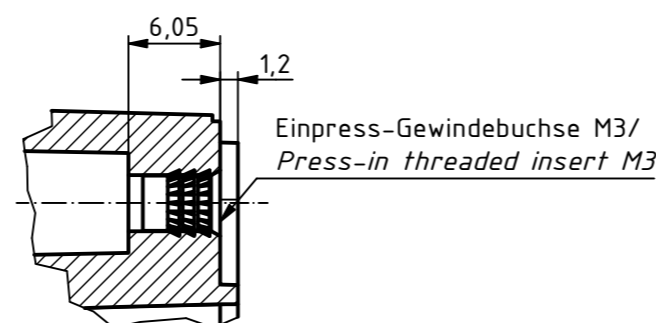

B →

Z (2 : 1)

Y (2 : 1)

X (2 : 1)

SPECIFICATION	
RND NUMBER	RND 455-01343
Distrelec NUMBER	303-75-289
RND BAR CODE NUMBER	0042764639690
Product text English	Enclosure PC WL GREY. IP66.68
Outer Dimensions	105 x 70 x 40mm
Inner dimension length	78.9 x 62.6 x 32.9mm
Material	Polycarbonate
Colour	light grey, similar to RAL 7035
Lid	N/A
Wall brackets	Yes
Colour	light grey, similar to RAL 7035
Protection class	IP66 IP68 IK07

For Version with enclosed gasket
Protection class IP40. To achieve protection class IP65,
the enclosed gasket must be mounted correctly. The gasket must not be stretched
or compressed in the corners. Ends cut obliquely and glued, so that the cut ends
are pressed together by the spring pressure.