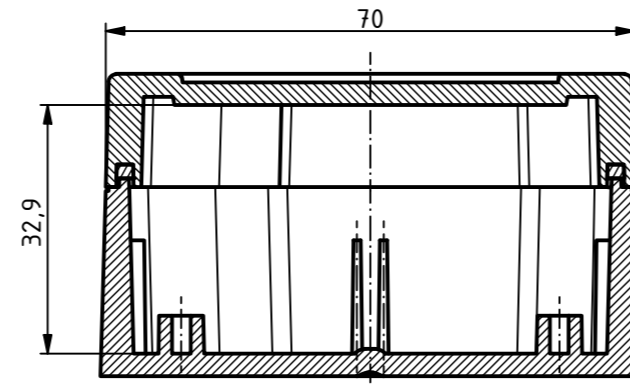

RND
components

ISO (1 : 1)

A-A (1 : 1)

B → A →

B-B (1 : 1)

C →

Oberteil/
Lid

C-C (1 : 1)

B →

Z (2 : 1)

Y (2 : 1)

X (2 : 1)

SPECIFICATION	
RND NUMBER	RND 455-01343
Distrelec NUMBER	303-75-289
RND BAR CODE NUMBER	0042764639690
Product text English	Enclosure PC WL GREY. IP66.68
Outer Dimensions	105 x 70 x 40mm
Inner dimension length	78.9 x 62.6 x 32.9mm
Material	Polycarbonate
Colour	light grey, similar to RAL 7035
Lid	N/A
Wall brackets	Yes
Colour	light grey, similar to RAL 7035
Protection class	IP66 IP68 IK07

For Version with enclosed gasket
Protection class IP40. To achieve protection class IP65,
the enclosed gasket must be mounted correctly. The gasket must not be stretched
or compressed in the corners. Ends cut obliquely and glued, so that the cut ends
are pressed together by the spring pressure.