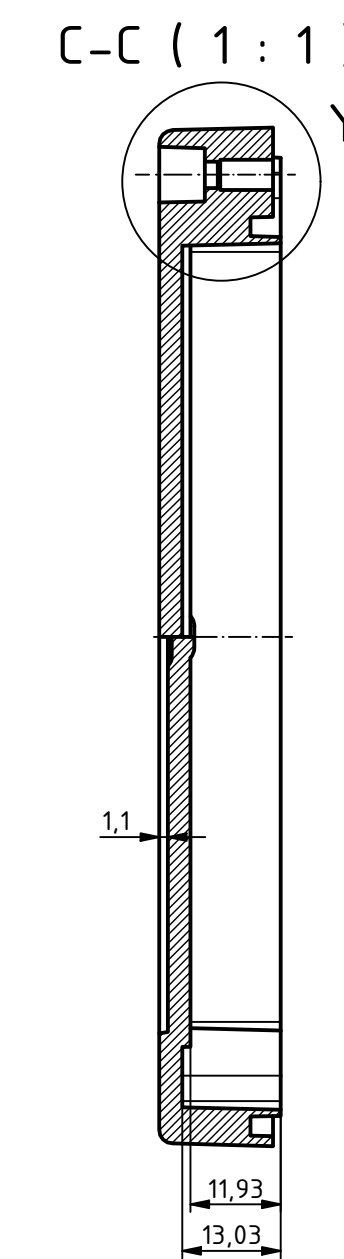

C →

For Version with enclosed gasket
Protection class IP40. To achieve protection class IP65,
the enclosed gasket must be mounted correctly. The gasket must not be stretched
or compressed in the corners. Ends cut obliquely and glued, so that the cut ends
are pressed together by the spring pressure.

Z (2 : 1)

Y (2 : 1)

SPECIFICATION	
RND NUMBER	RND 455-01381
Distrelec NUMBER	303-75-325
RND BAR CODE NUMBER	0653415230052
Product text English	Enclosure PC GREY. IP66.68
Outer Dimensions	134.7 x 134.7 x 60.1mm
Inner dimension length	105.6 x 126.5 x 53mm
Material	Polycarbonate
Colour	light grey, similar to RAL 7035
Lid	N/A
Wall brackets	N/A
Colour	light grey, similar to RAL 7035
Protection class	IP66 IP68 IK07