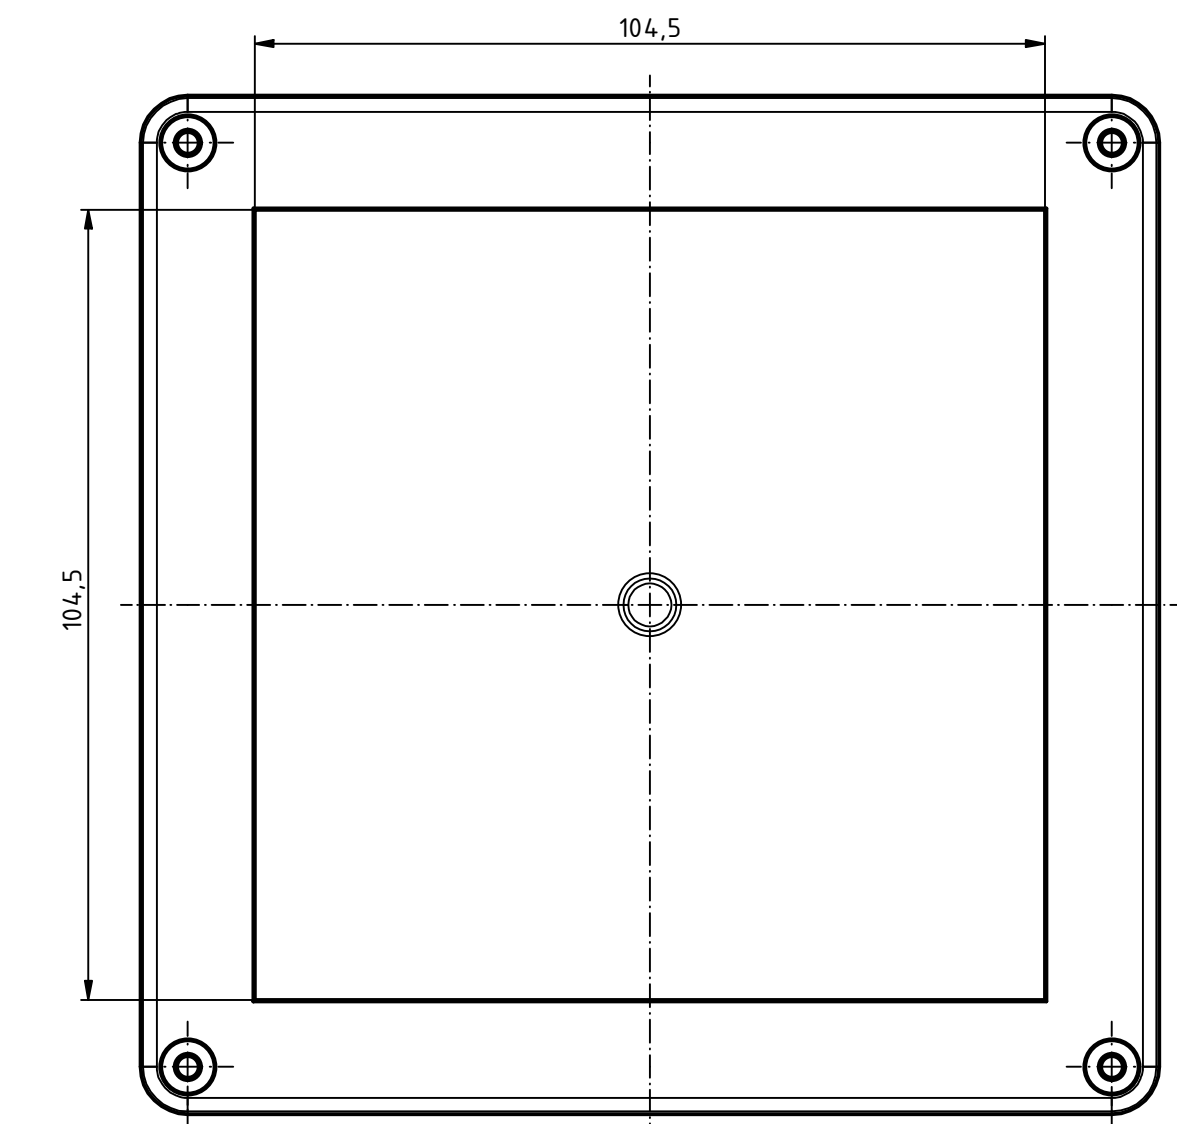

C →

For Version with enclosed gasket
Protection class IP40. To achieve protection class IP65,
the enclosed gasket must be mounted correctly. The gasket must not be stretched
or compressed in the corners. Ends cut obliquely and glued, so that the cut ends
are pressed together by the spring pressure.

Z (2 : 1)

Y (2 : 1)

SPECIFICATION	
RND NUMBER	RND 455-01381
Distrelec NUMBER	303-75-325
RND BAR CODE NUMBER	0653415230052
Product text English	Enclosure PC GREY. IP66.68
Outer Dimensions	134.7 x 134.7 x 60.1mm
Inner dimension length	105.6 x 126.5 x 53mm
Material	Polycarbonate
Colour	light grey, similar to RAL 7035
Lid	N/A
Wall brackets	N/A
Colour	light grey, similar to RAL 7035
Protection class	IP66 IP68 IK07