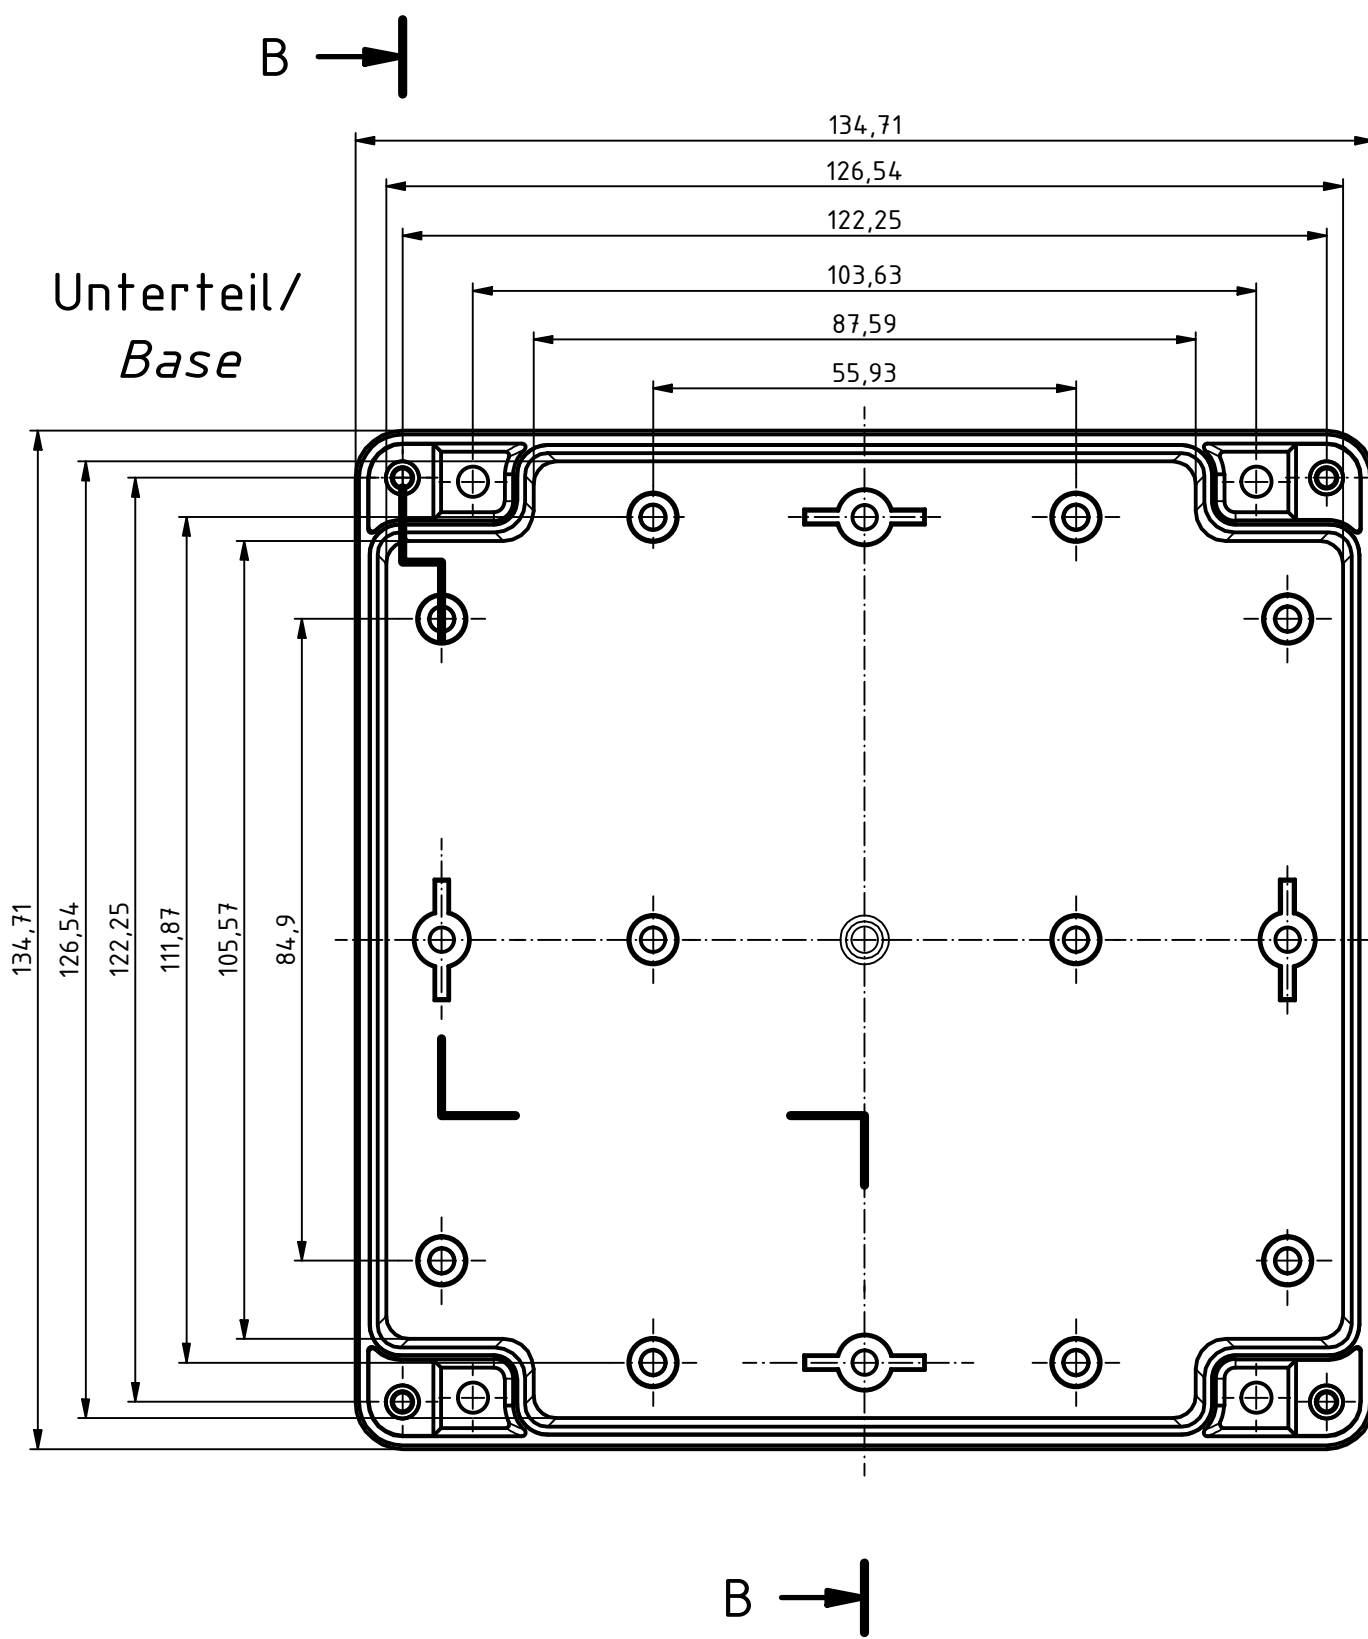

C →

For Version with enclosed gasket
Protection class IP40. To achieve protection class IP65,
the enclosed gasket must be mounted correctly. The gasket must not be stretched
or compressed in the corners. Ends cut obliquely and glued, so that the cut ends
are pressed together by the spring pressure.

Z (2 : 1)

Y (2 : 1)

SPECIFICATION	
RND NUMBER	RND 455-01381
Distrelec NUMBER	303-75-325
RND BAR CODE NUMBER	0653415230052
Product text English	Enclosure PC GREY. IP66.68
Outer Dimensions	134.7 x 134.7 x 60.1mm
Inner dimension length	105.6 x 126.5 x 53mm
Material	Polycarbonate
Colour	light grey, similar to RAL 7035
Lid	N/A
Wall brackets	N/A
Colour	light grey, similar to RAL 7035
Protection class	IP66 IP68 IK07