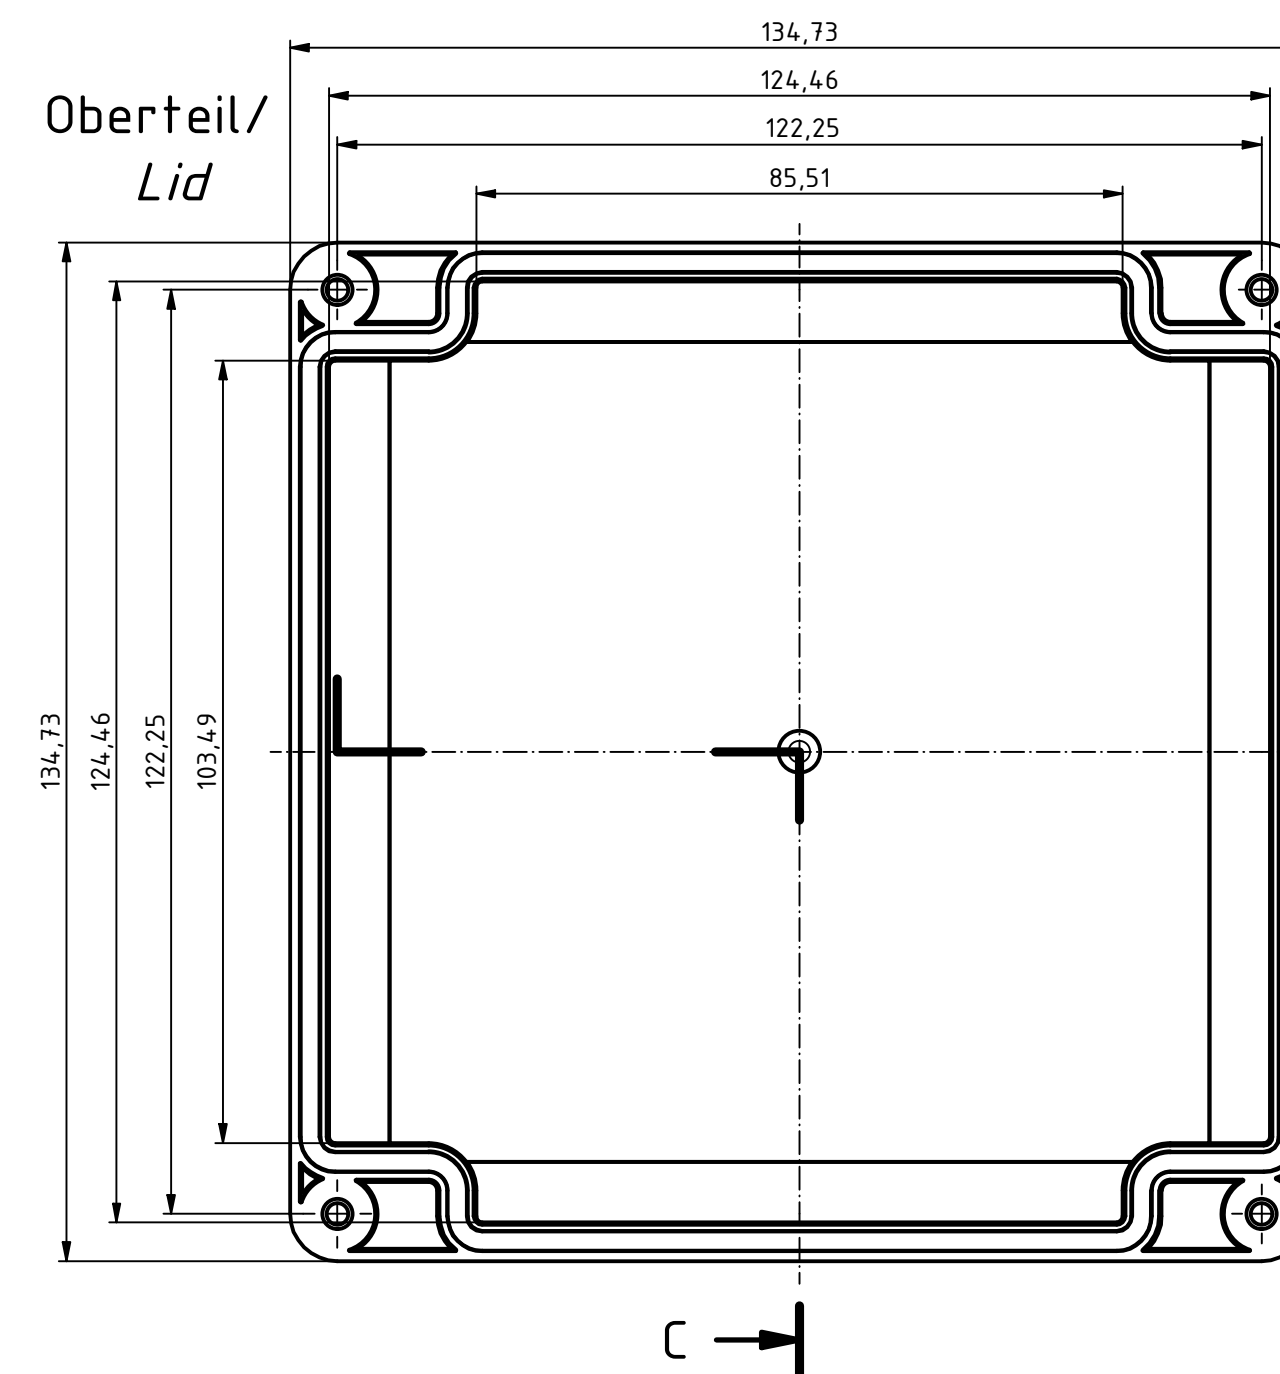

C →

For Version with enclosed gasket
Protection class IP40. To achieve protection class IP65,
the enclosed gasket must be mounted correctly. The gasket must not be stretched
or compressed in the corners. Ends cut obliquely and glued, so that the cut ends
are pressed together by the spring pressure.

Z (2 : 1)

Y (2 : 1)

SPECIFICATION	
RND NUMBER	RND 455-01381
Distrelec NUMBER	303-75-325
RND BAR CODE NUMBER	0653415230052
Product text English	Enclosure PC GREY. IP66.68
Outer Dimensions	134.7 x 134.7 x 60.1mm
Inner dimension length	105.6 x 126.5 x 53mm
Material	Polycarbonate
Colour	light grey, similar to RAL 7035
Lid	N/A
Wall brackets	N/A
Colour	light grey, similar to RAL 7035
Protection class	IP66 IP68 IK07