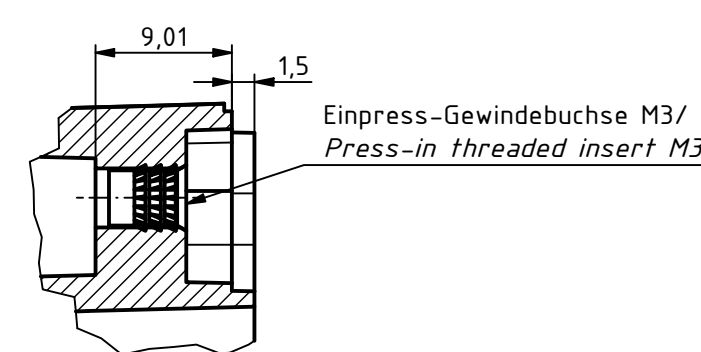

C →

For Version with enclosed gasket
Protection class IP40. To achieve protection class IP65,
the enclosed gasket must be mounted correctly. The gasket must not be stretched
or compressed in the corners. Ends cut obliquely and glued, so that the cut ends
are pressed together by the spring pressure.

Z (2 : 1)

Y (2 : 1)

SPECIFICATION	
RND NUMBER	RND 455-01381
Distrelec NUMBER	303-75-325
RND BAR CODE NUMBER	0653415230052
Product text English	Enclosure PC GREY. IP66.68
Outer Dimensions	134.7 x 134.7 x 60.1mm
Inner dimension length	105.6 x 126.5 x 53mm
Material	Polycarbonate
Colour	light grey, similar to RAL 7035
Lid	N/A
Wall brackets	N/A
Colour	light grey, similar to RAL 7035
Protection class	IP66 IP68 IK07