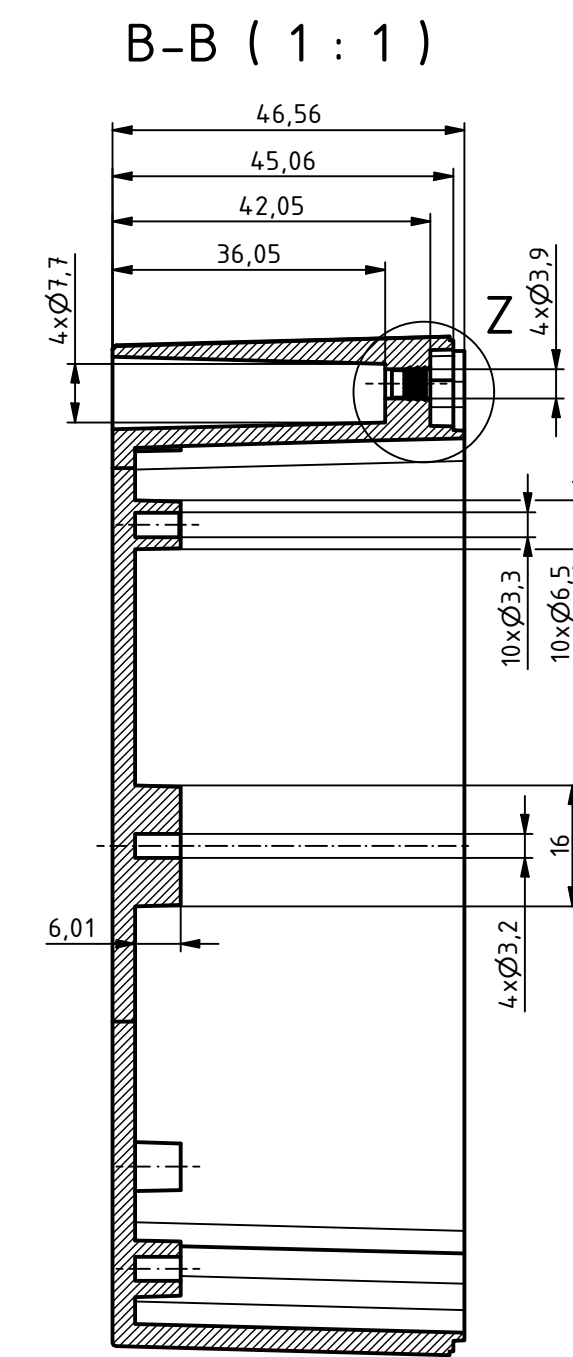

C →

For Version with enclosed gasket
Protection class IP40. To achieve protection class IP65,
the enclosed gasket must be mounted correctly. The gasket must not be stretched
or compressed in the corners. Ends cut obliquely and glued, so that the cut ends
are pressed together by the spring pressure.

Z (2 : 1)

Y (2 : 1)

SPECIFICATION	
RND NUMBER	RND 455-01381
Distrelec NUMBER	303-75-325
RND BAR CODE NUMBER	0653415230052
Product text English	Enclosure PC GREY. IP66.68
Outer Dimensions	134.7 x 134.7 x 60.1mm
Inner dimension length	105.6 x 126.5 x 53mm
Material	Polycarbonate
Colour	light grey, similar to RAL 7035
Lid	N/A
Wall brackets	N/A
Colour	light grey, similar to RAL 7035
Protection class	IP66 IP68 IK07