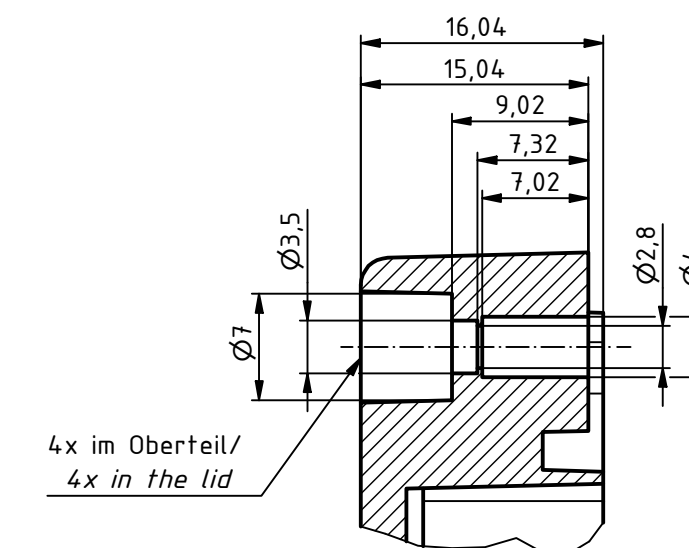

C →

For Version with enclosed gasket
Protection class IP40. To achieve protection class IP65,
the enclosed gasket must be mounted correctly. The gasket must not be stretched
or compressed in the corners. Ends cut obliquely and glued, so that the cut ends
are pressed together by the spring pressure.

Z (2 : 1)

Y (2 : 1)

SPECIFICATION	
RND NUMBER	RND 455-01381
Distrelec NUMBER	303-75-325
RND BAR CODE NUMBER	0653415230052
Product text English	Enclosure PC GREY. IP66.68
Outer Dimensions	134.7 x 134.7 x 60.1mm
Inner dimension length	105.6 x 126.5 x 53mm
Material	Polycarbonate
Colour	light grey, similar to RAL 7035
Lid	N/A
Wall brackets	N/A
Colour	light grey, similar to RAL 7035
Protection class	IP66 IP68 IK07