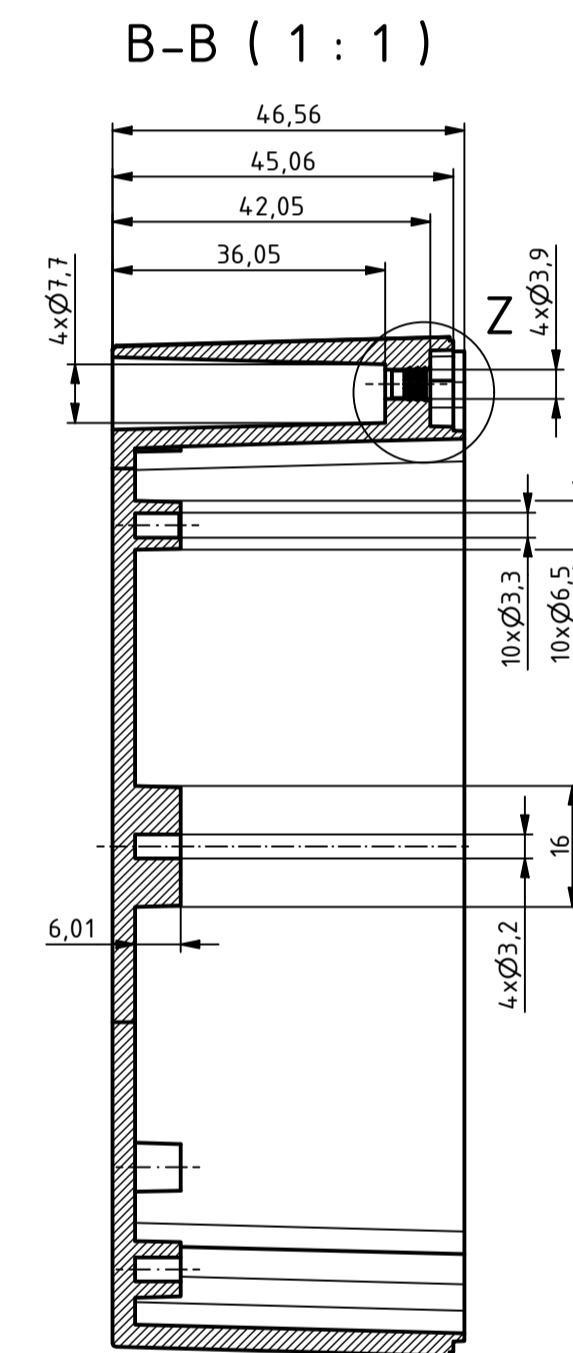

C →

C →

For Version with enclosed gasket
 Protection class IP40. To achieve protection class IP65,
 the enclosed gasket must be mounted correctly. The gasket must not be stretched
 or compressed in the corners. Ends cut obliquely and glued, so that the cut ends
 are pressed together by the spring pressure.

Z (2 : 1)

Y (2 : 1)

SPECIFICATION	
RND NUMBER	RND 455-01382
Distrelec NUMBER	303-75-326
RND BAR CODE NUMBER	0653415230069
Product text English	Enclosure PC GREY. transp. lid. IP66.6
Outer Dimensions	134.7 x 134.7 x 60.1mm
Inner dimension length	105.6 x 126.5 x 53mm
Material	Polycarbonate
Colour	light grey, similar to RAL 7035
Lid	Transparent
Wall brackets	N/A
Colour	light grey, similar to RAL 7035
Protection class	IP66 IP68 IK07