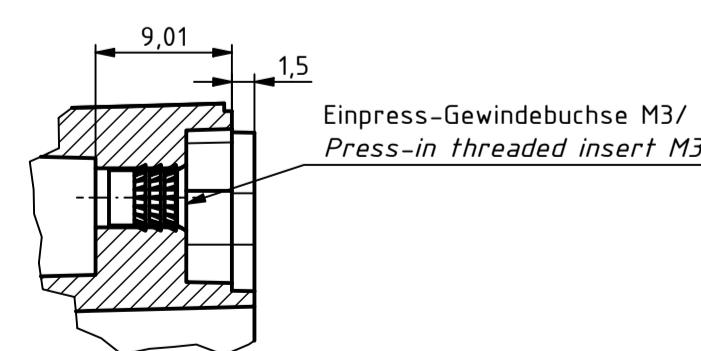

C →

C →

For Version with enclosed gasket
 Protection class IP40. To achieve protection class IP65,
 the enclosed gasket must be mounted correctly. The gasket must not be stretched
 or compressed in the corners. Ends cut obliquely and glued, so that the cut ends
 are pressed together by the spring pressure.

Z (2 : 1)

Y (2 : 1)

SPECIFICATION	
RND NUMBER	RND 455-01382
Distrelec NUMBER	303-75-326
RND BAR CODE NUMBER	0653415230069
Product text English	Enclosure PC GREY. transp. lid. IP66.6
Outer Dimensions	134.7 x 134.7 x 60.1mm
Inner dimension length	105.6 x 126.5 x 53mm
Material	Polycarbonate
Colour	light grey, similar to RAL 7035
Lid	Transparent
Wall brackets	N/A
Colour	light grey, similar to RAL 7035
Protection class	IP66 IP68 IK07