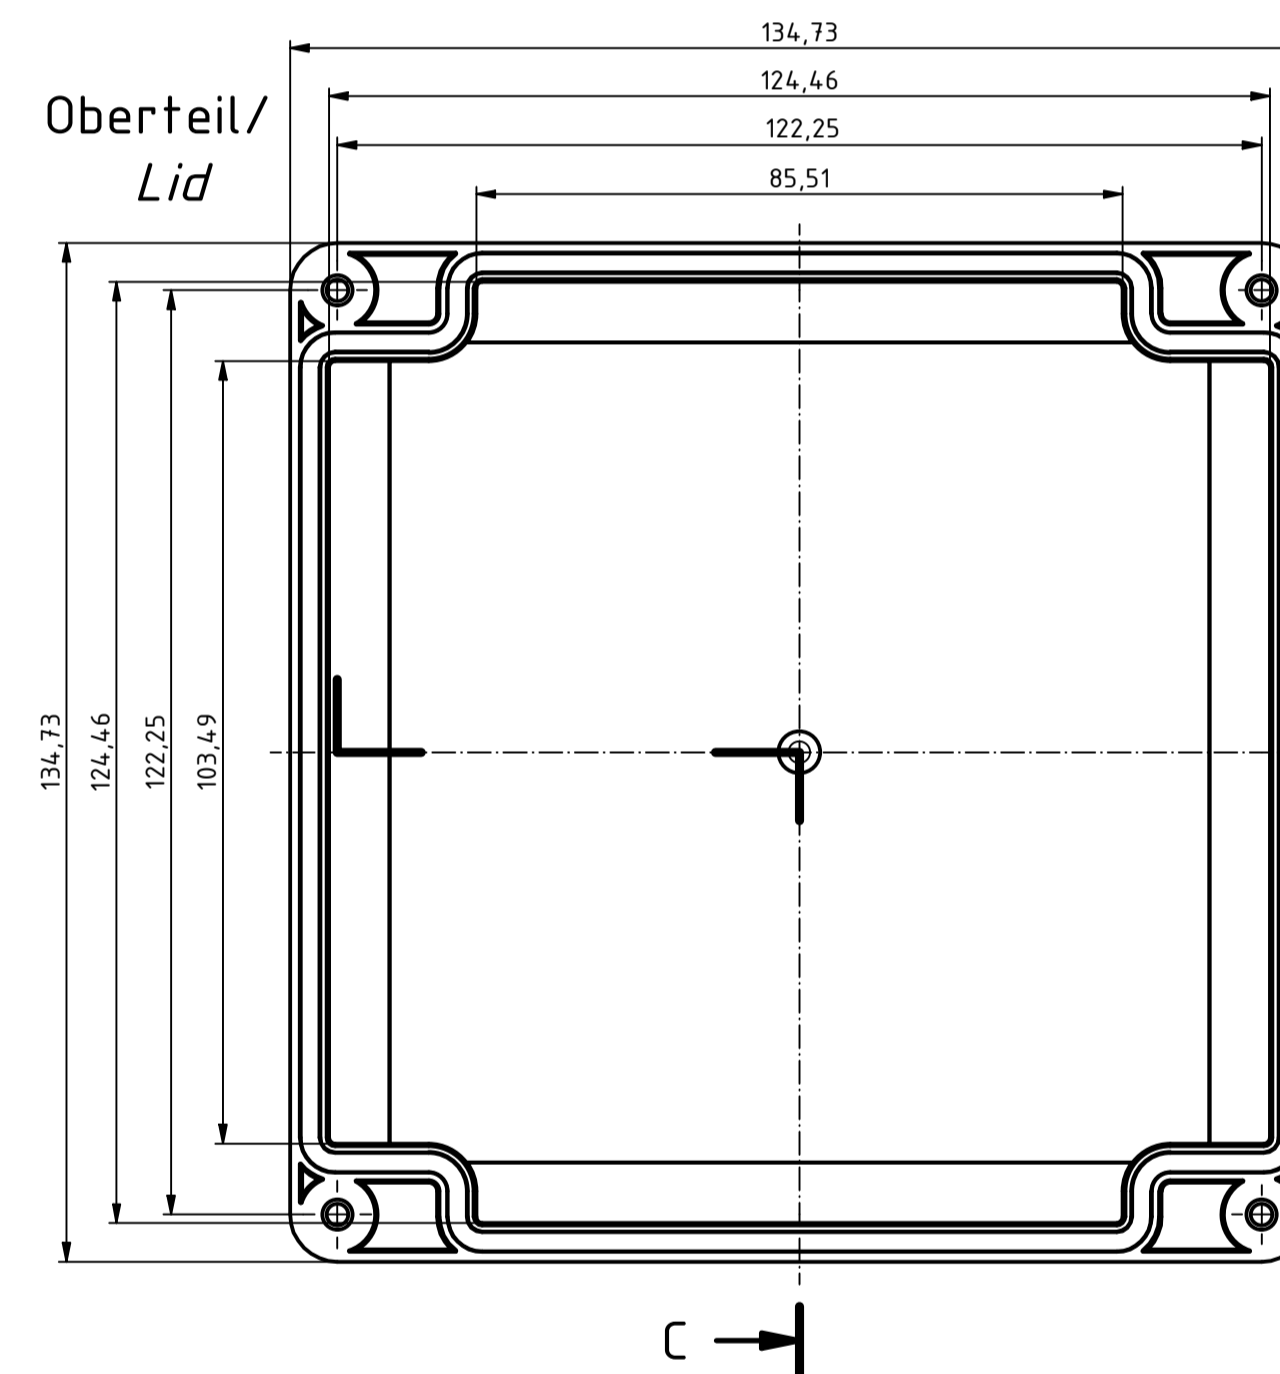

C →

C →

For Version with enclosed gasket
 Protection class IP40. To achieve protection class IP65,
 the enclosed gasket must be mounted correctly. The gasket must not be stretched
 or compressed in the corners. Ends cut obliquely and glued, so that the cut ends
 are pressed together by the spring pressure.

Z (2 : 1)

Y (2 : 1)

SPECIFICATION	
RND NUMBER	RND 455-01382
Distrelec NUMBER	303-75-326
RND BAR CODE NUMBER	0653415230069
Product text English	Enclosure PC GREY. transp. lid. IP66.6
Outer Dimensions	134.7 x 134.7 x 60.1mm
Inner dimension length	105.6 x 126.5 x 53mm
Material	Polycarbonate
Colour	light grey, similar to RAL 7035
Lid	Transparent
Wall brackets	N/A
Colour	light grey, similar to RAL 7035
Protection class	IP66 IP68 IK07