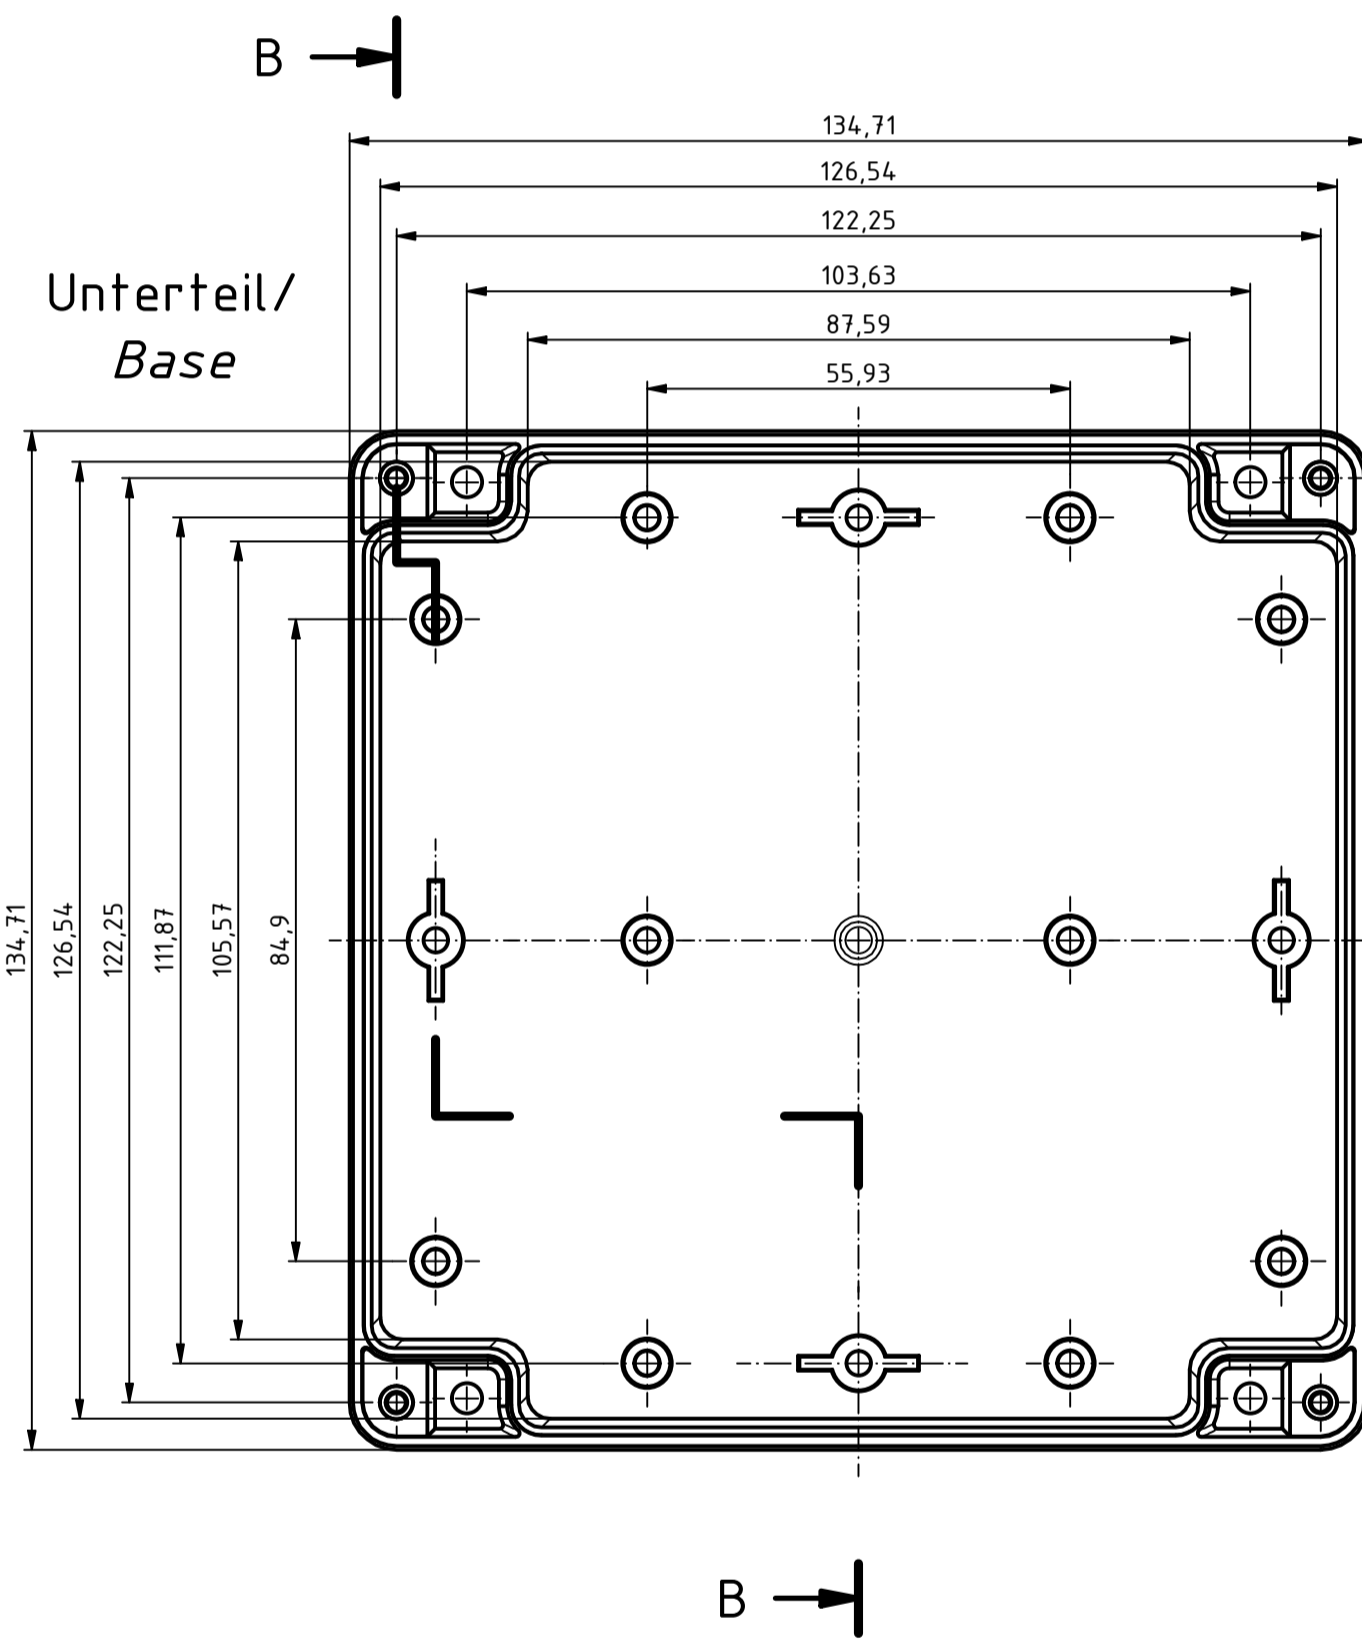

C →

C →

For Version with enclosed gasket
 Protection class IP40. To achieve protection class IP65,
 the enclosed gasket must be mounted correctly. The gasket must not be stretched
 or compressed in the corners. Ends cut obliquely and glued, so that the cut ends
 are pressed together by the spring pressure.

Z (2 : 1)

Y (2 : 1)

SPECIFICATION	
RND NUMBER	RND 455-01382
Distrelec NUMBER	303-75-326
RND BAR CODE NUMBER	0653415230069
Product text English	Enclosure PC GREY. transp. lid. IP66.6
Outer Dimensions	134.7 x 134.7 x 60.1mm
Inner dimension length	105.6 x 126.5 x 53mm
Material	Polycarbonate
Colour	light grey, similar to RAL 7035
Lid	Transparent
Wall brackets	N/A
Colour	light grey, similar to RAL 7035
Protection class	IP66 IP68 IK07