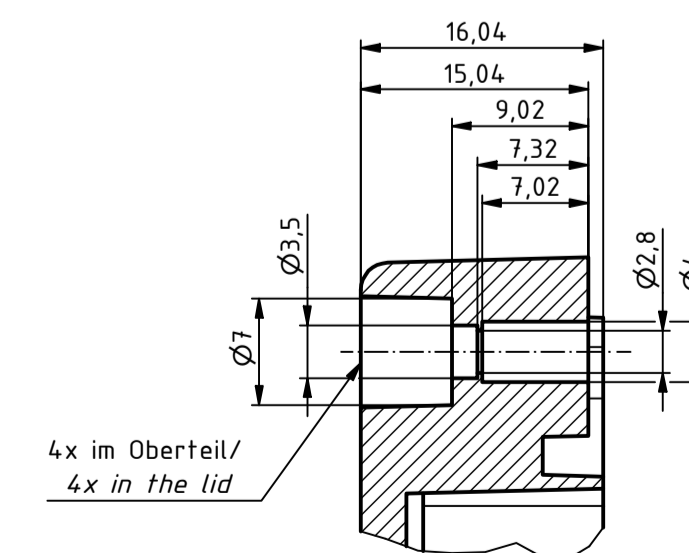

C →

C →

For Version with enclosed gasket
 Protection class IP40. To achieve protection class IP65,
 the enclosed gasket must be mounted correctly. The gasket must not be stretched
 or compressed in the corners. Ends cut obliquely and glued, so that the cut ends
 are pressed together by the spring pressure.

Z (2 : 1)

Y (2 : 1)

SPECIFICATION	
RND NUMBER	RND 455-01382
Distrelec NUMBER	303-75-326
RND BAR CODE NUMBER	0653415230069
Product text English	Enclosure PC GREY. transp. lid. IP66.6
Outer Dimensions	134.7 x 134.7 x 60.1mm
Inner dimension length	105.6 x 126.5 x 53mm
Material	Polycarbonate
Colour	light grey, similar to RAL 7035
Lid	Transparent
Wall brackets	N/A
Colour	light grey, similar to RAL 7035
Protection class	IP66 IP68 IK07