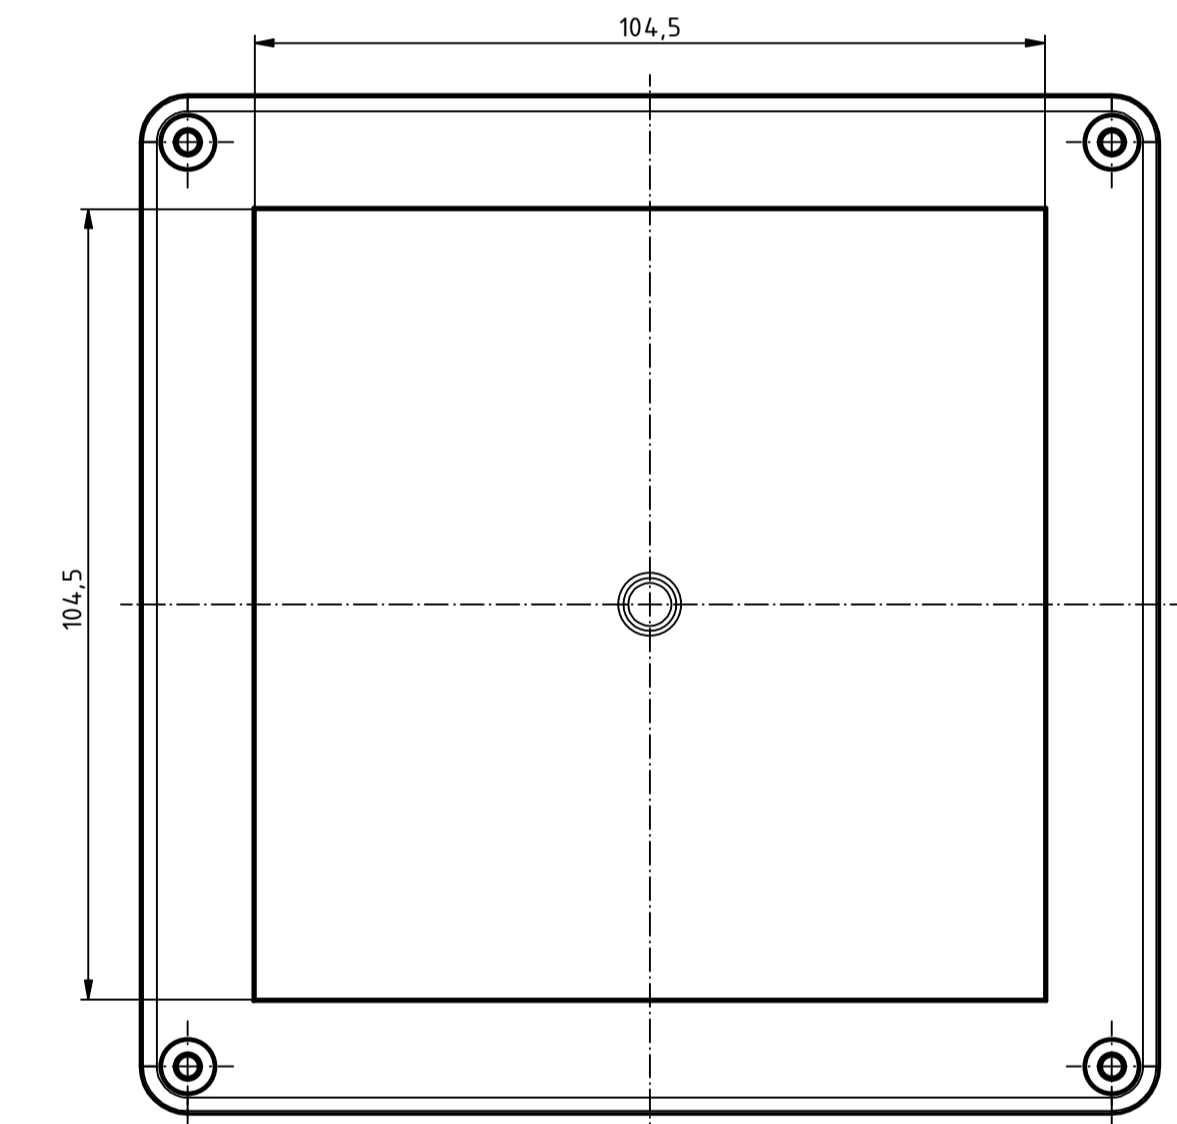

C →

C →

For Version with enclosed gasket
 Protection class IP40. To achieve protection class IP65,
 the enclosed gasket must be mounted correctly. The gasket must not be stretched
 or compressed in the corners. Ends cut obliquely and glued, so that the cut ends
 are pressed together by the spring pressure.

Z (2 : 1)

Y (2 : 1)

SPECIFICATION	
RND NUMBER	RND 455-01382
Distrelec NUMBER	303-75-326
RND BAR CODE NUMBER	0653415230069
Product text English	Enclosure PC GREY. transp. lid. IP66.6
Outer Dimensions	134.7 x 134.7 x 60.1mm
Inner dimension length	105.6 x 126.5 x 53mm
Material	Polycarbonate
Colour	light grey, similar to RAL 7035
Lid	Transparent
Wall brackets	N/A
Colour	light grey, similar to RAL 7035
Protection class	IP66 IP68 IK07