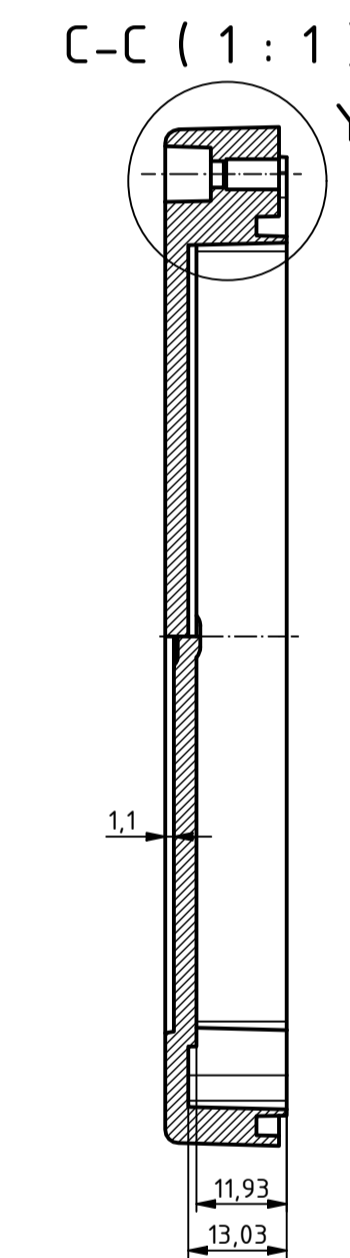

C →

C →

For Version with enclosed gasket
 Protection class IP40. To achieve protection class IP65,
 the enclosed gasket must be mounted correctly. The gasket must not be stretched
 or compressed in the corners. Ends cut obliquely and glued, so that the cut ends
 are pressed together by the spring pressure.

Z (2 : 1)

Y (2 : 1)

SPECIFICATION	
RND NUMBER	RND 455-01382
Distrelec NUMBER	303-75-326
RND BAR CODE NUMBER	0653415230069
Product text English	Enclosure PC GREY. transp. lid. IP66.6
Outer Dimensions	134.7 x 134.7 x 60.1mm
Inner dimension length	105.6 x 126.5 x 53mm
Material	Polycarbonate
Colour	light grey, similar to RAL 7035
Lid	Transparent
Wall brackets	N/A
Colour	light grey, similar to RAL 7035
Protection class	IP66 IP68 IK07