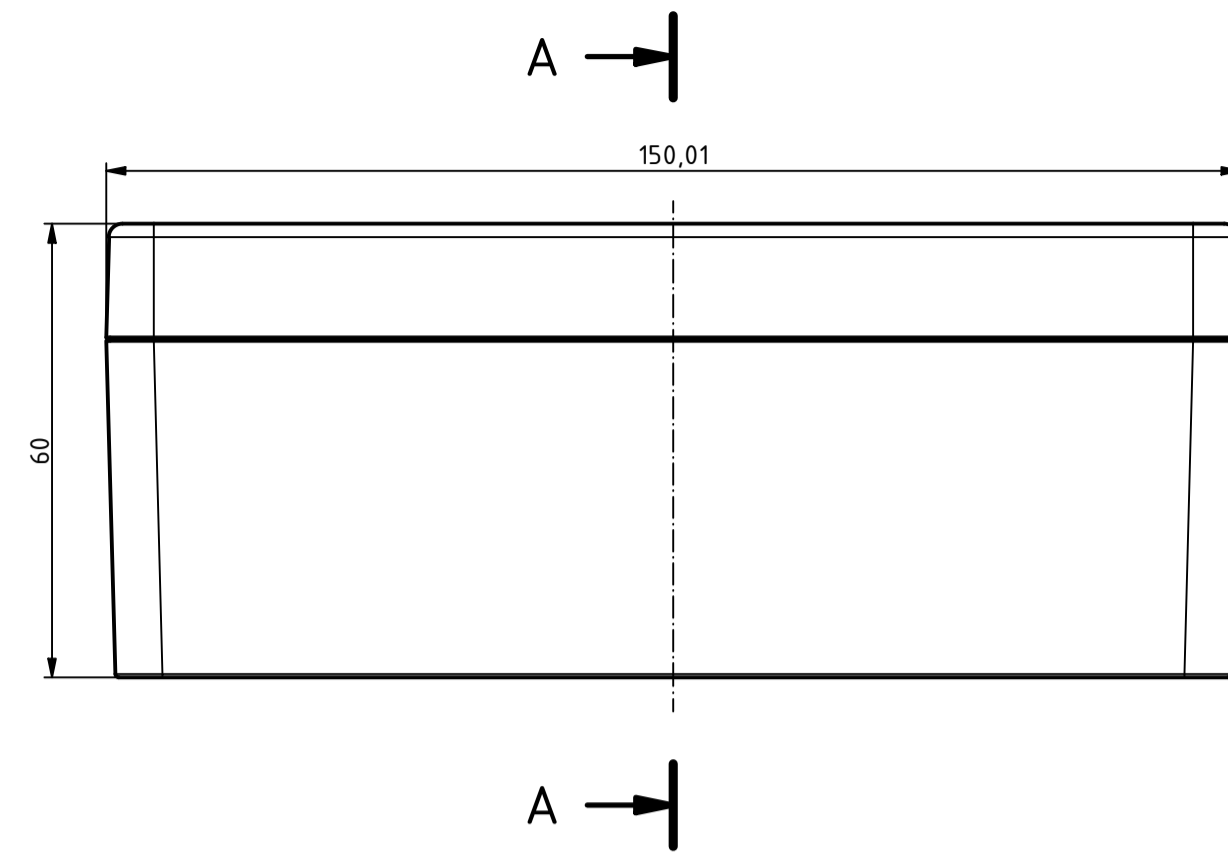

ISO (1 : 1)

For Version with enclosed gasket
Protection class IP40. To achieve protection class IP65,
the enclosed gasket must be mounted correctly. The gasket must not be stretched
or compressed in the corners. Ends cut obliquely and glued, so that the cut ends
are pressed together by the spring pressure.

SPECIFICATION	
RND NUMBER	RND 455-01389
Distrelec NUMBER	303-75-333
RND BAR CODE NUMBER	0653415230137
Product text English	Enclosure PC GREY, IP66.68
Outer Dimensions	150 x 100 x 60mm
Inner dimension length	121.6 x 92.6 x 52.9mm
Material	Polycarbonate
Colour	light grey, similar to RAL 7035
Lid	N/A
Wall brackets	N/A
Colour	light grey, similar to RAL 7035
Protection class	IP66 IP68 IK07