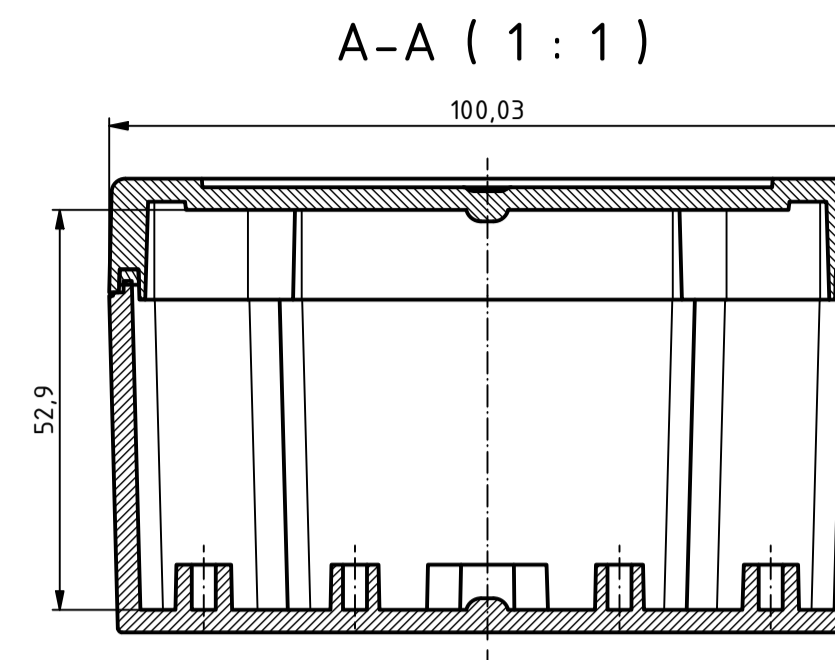

ISO (1 : 1)

For Version with enclosed gasket
Protection class IP40. To achieve protection class IP65,
the enclosed gasket must be mounted correctly. The gasket must not be stretched
or compressed in the corners. Ends cut obliquely and glued, so that the cut ends
are pressed together by the spring pressure.

SPECIFICATION	
RND NUMBER	RND 455-01389
Distrelec NUMBER	303-75-333
RND BAR CODE NUMBER	0653415230137
Product text English	Enclosure PC GREY, IP66.68
Outer Dimensions	150 x 100 x 60mm
Inner dimension length	121.6 x 92.6 x 52.9mm
Material	Polycarbonate
Colour	light grey, similar to RAL 7035
Lid	N/A
Wall brackets	N/A
Colour	light grey, similar to RAL 7035
Protection class	IP66 IP68 IK07