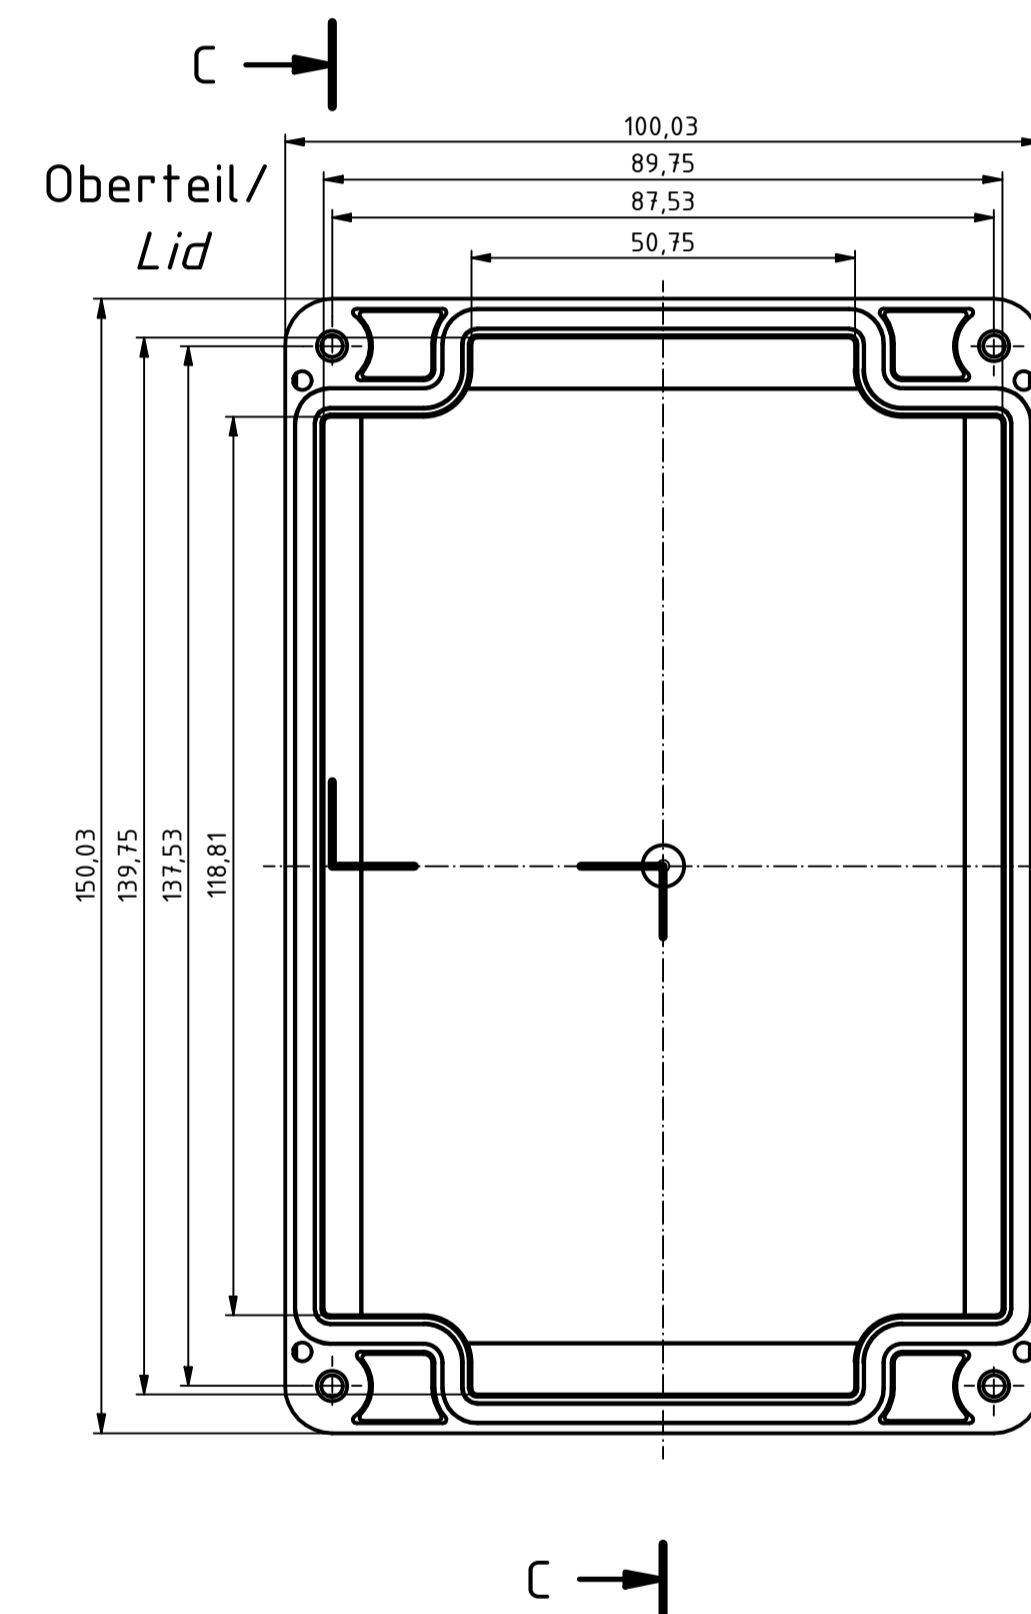

ISO (1 : 1)

For Version with enclosed gasket
Protection class IP40. To achieve protection class IP65,
the enclosed gasket must be mounted correctly. The gasket must not be stretched
or compressed in the corners. Ends cut obliquely and glued, so that the cut ends
are pressed together by the spring pressure.

SPECIFICATION	
RND NUMBER	RND 455-01389
Distrelec NUMBER	303-75-333
RND BAR CODE NUMBER	0653415230137
Product text English	Enclosure PC GREY, IP66.68
Outer Dimensions	150 x 100 x 60mm
Inner dimension length	121.6 x 92.6 x 52.9mm
Material	Polycarbonate
Colour	light grey, similar to RAL 7035
Lid	N/A
Wall brackets	N/A
Colour	light grey, similar to RAL 7035
Protection class	IP66 IP68 IK07