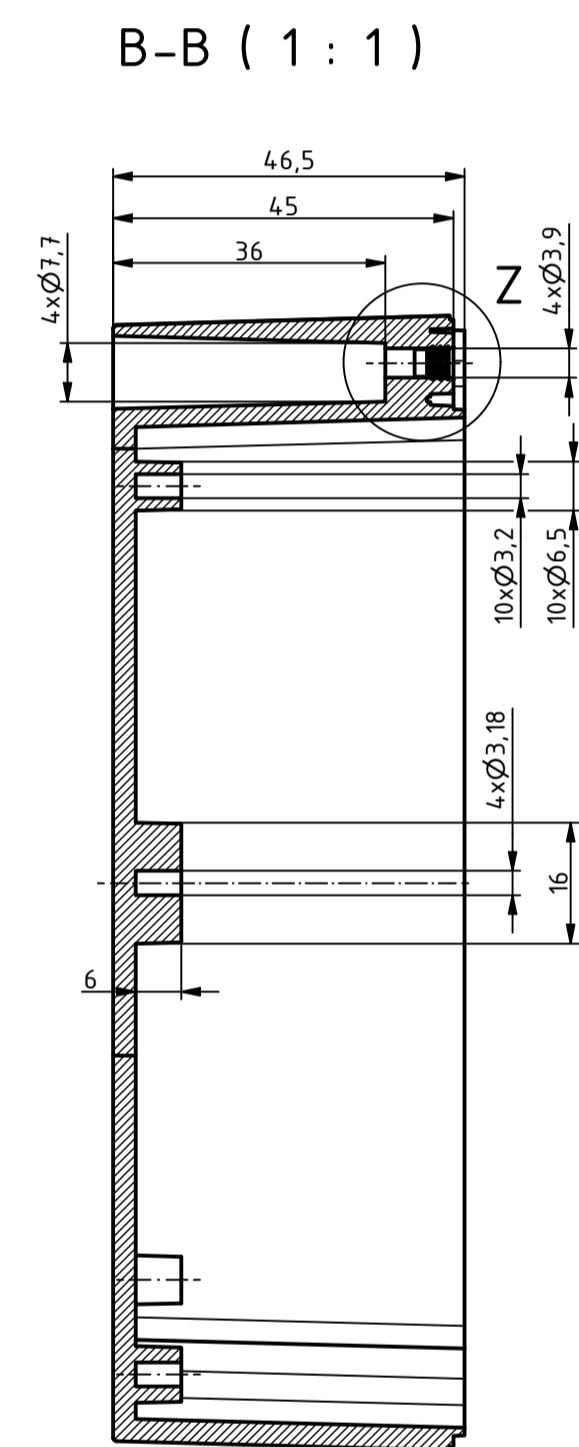

ISO (1 : 1)

For Version with enclosed gasket
Protection class IP40. To achieve protection class IP65,
the enclosed gasket must be mounted correctly. The gasket must not be stretched
or compressed in the corners. Ends cut obliquely and glued, so that the cut ends
are pressed together by the spring pressure.

SPECIFICATION	
RND NUMBER	RND 455-01389
Distrelec NUMBER	303-75-333
RND BAR CODE NUMBER	0653415230137
Product text English	Enclosure PC GREY, IP66.68
Outer Dimensions	150 x 100 x 60mm
Inner dimension length	121.6 x 92.6 x 52.9mm
Material	Polycarbonate
Colour	light grey, similar to RAL 7035
Lid	N/A
Wall brackets	N/A
Colour	light grey, similar to RAL 7035
Protection class	IP66 IP68 IK07