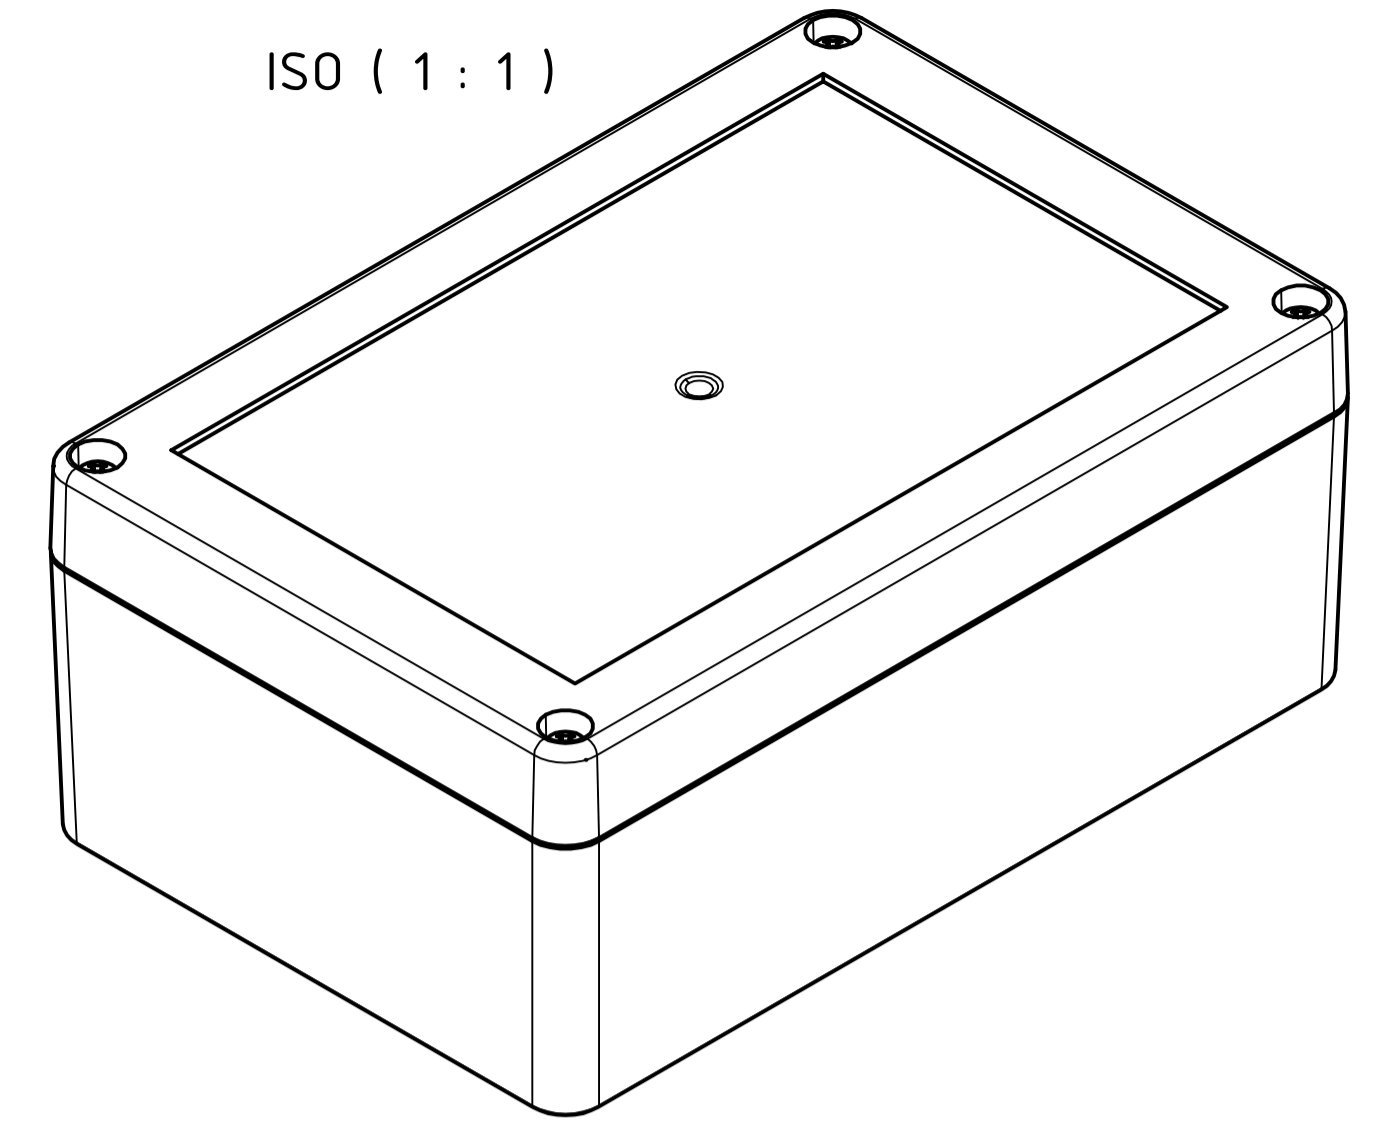

ISO (1 : 1)

For Version with enclosed gasket
Protection class IP40. To achieve protection class IP65,
the enclosed gasket must be mounted correctly. The gasket must not be stretched
or compressed in the corners. Ends cut obliquely and glued, so that the cut ends
are pressed together by the spring pressure.

SPECIFICATION	
RND NUMBER	RND 455-01389
Distrelec NUMBER	303-75-333
RND BAR CODE NUMBER	0653415230137
Product text English	Enclosure PC GREY, IP66.68
Outer Dimensions	150 x 100 x 60mm
Inner dimension length	121.6 x 92.6 x 52.9mm
Material	Polycarbonate
Colour	light grey, similar to RAL 7035
Lid	N/A
Wall brackets	N/A
Colour	light grey, similar to RAL 7035
Protection class	IP66 IP68 IK07