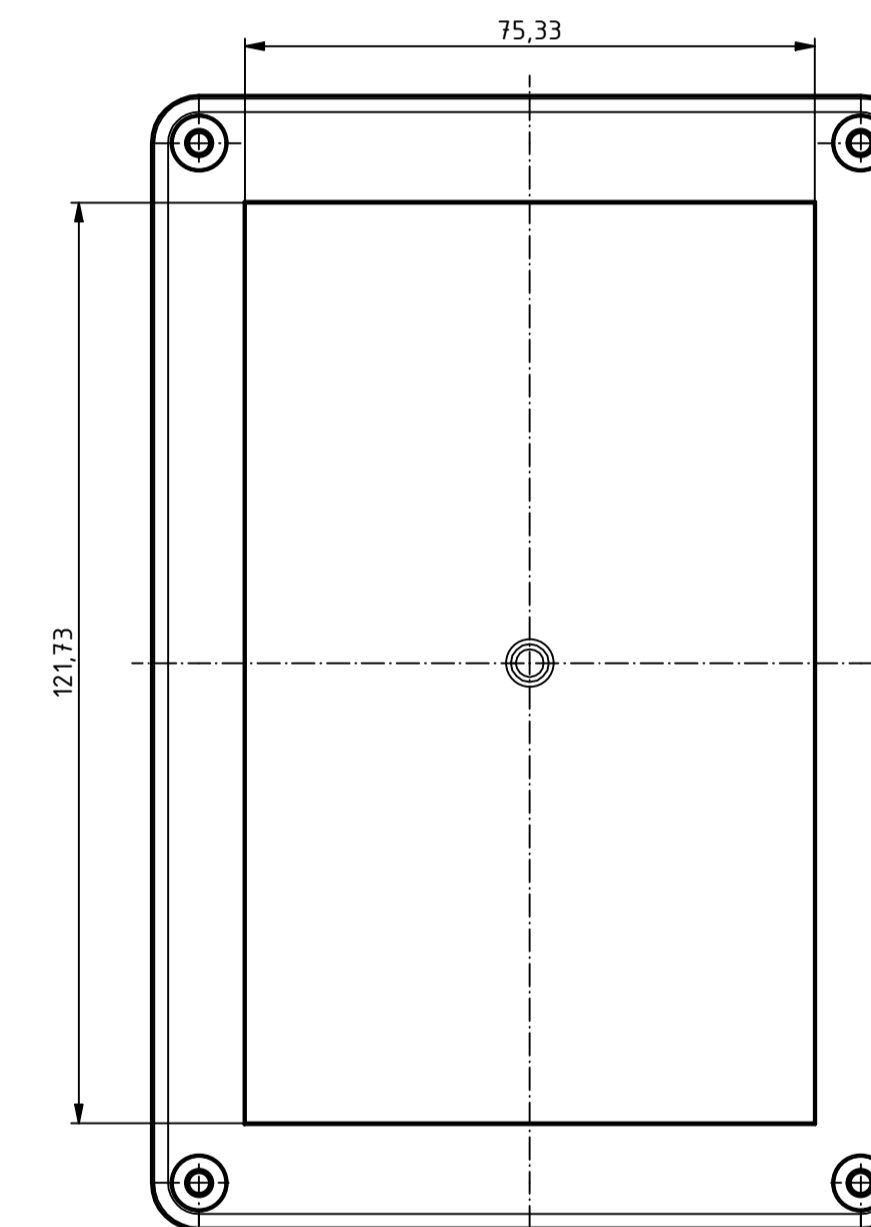

ISO (1 : 1)

For Version with enclosed gasket
Protection class IP40. To achieve protection class IP65,
the enclosed gasket must be mounted correctly. The gasket must not be stretched
or compressed in the corners. Ends cut obliquely and glued, so that the cut ends
are pressed together by the spring pressure.

SPECIFICATION	
RND NUMBER	RND 455-01389
Distrelec NUMBER	303-75-333
RND BAR CODE NUMBER	0653415230137
Product text English	Enclosure PC GREY, IP66.68
Outer Dimensions	150 x 100 x 60mm
Inner dimension length	121.6 x 92.6 x 52.9mm
Material	Polycarbonate
Colour	light grey, similar to RAL 7035
Lid	N/A
Wall brackets	N/A
Colour	light grey, similar to RAL 7035
Protection class	IP66 IP68 IK07