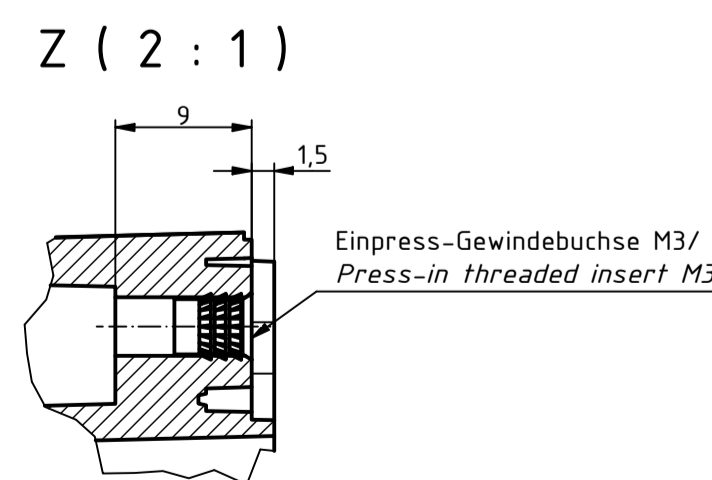

ISO (1 : 1)

For Version with enclosed gasket
Protection class IP40. To achieve protection class IP65,
the enclosed gasket must be mounted correctly. The gasket must not be stretched
or compressed in the corners. Ends cut obliquely and glued, so that the cut ends
are pressed together by the spring pressure.

SPECIFICATION	
RND NUMBER	RND 455-01389
Distrelec NUMBER	303-75-333
RND BAR CODE NUMBER	0653415230137
Product text English	Enclosure PC GREY, IP66.68
Outer Dimensions	150 x 100 x 60mm
Inner dimension length	121.6 x 92.6 x 52.9mm
Material	Polycarbonate
Colour	light grey, similar to RAL 7035
Lid	N/A
Wall brackets	N/A
Colour	light grey, similar to RAL 7035
Protection class	IP66 IP68 IK07