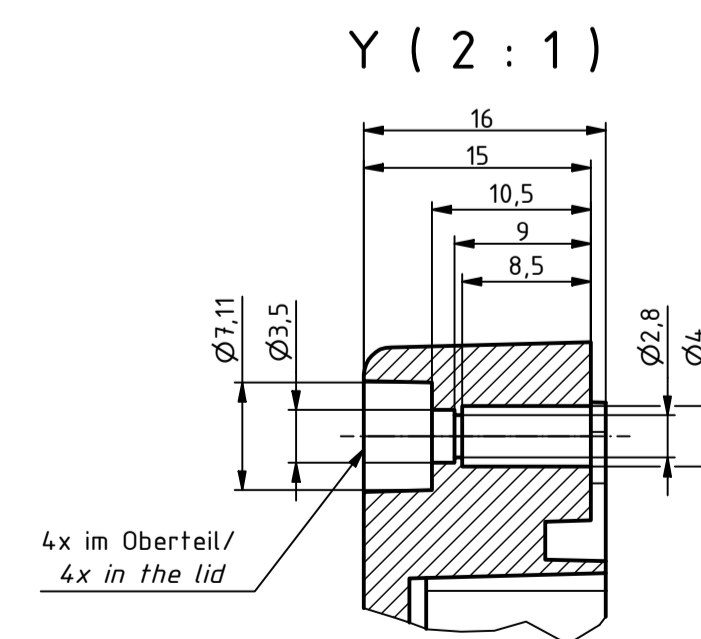

ISO (1 : 1)

For Version with enclosed gasket
Protection class IP40. To achieve protection class IP65,
the enclosed gasket must be mounted correctly. The gasket must not be stretched
or compressed in the corners. Ends cut obliquely and glued, so that the cut ends
are pressed together by the spring pressure.

SPECIFICATION	
RND NUMBER	RND 455-01389
Distrelec NUMBER	303-75-333
RND BAR CODE NUMBER	0653415230137
Product text English	Enclosure PC GREY, IP66.68
Outer Dimensions	150 x 100 x 60mm
Inner dimension length	121.6 x 92.6 x 52.9mm
Material	Polycarbonate
Colour	light grey, similar to RAL 7035
Lid	N/A
Wall brackets	N/A
Colour	light grey, similar to RAL 7035
Protection class	IP66 IP68 IK07