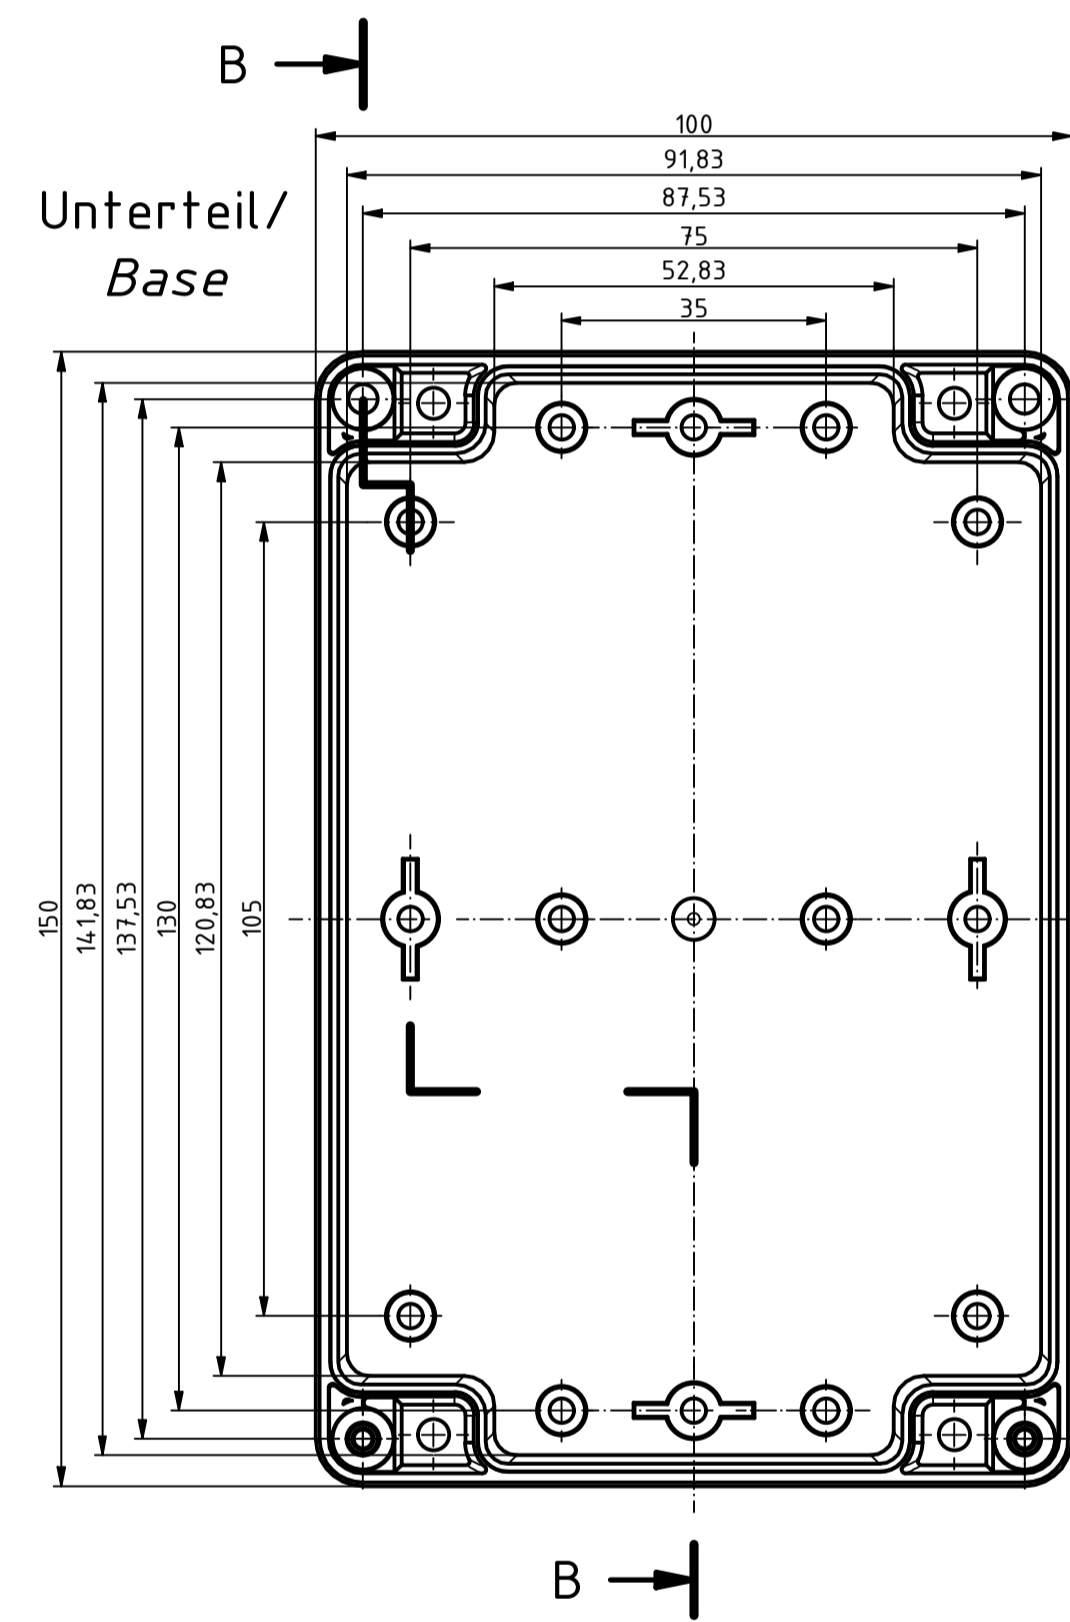

ISO (1 : 1)

For Version with enclosed gasket
Protection class IP40. To achieve protection class IP65,
the enclosed gasket must be mounted correctly. The gasket must not be stretched
or compressed in the corners. Ends cut obliquely and glued, so that the cut ends
are pressed together by the spring pressure.

SPECIFICATION	
RND NUMBER	RND 455-01389
Distrelec NUMBER	303-75-333
RND BAR CODE NUMBER	0653415230137
Product text English	Enclosure PC GREY, IP66.68
Outer Dimensions	150 x 100 x 60mm
Inner dimension length	121.6 x 92.6 x 52.9mm
Material	Polycarbonate
Colour	light grey, similar to RAL 7035
Lid	N/A
Wall brackets	N/A
Colour	light grey, similar to RAL 7035
Protection class	IP66 IP68 IK07