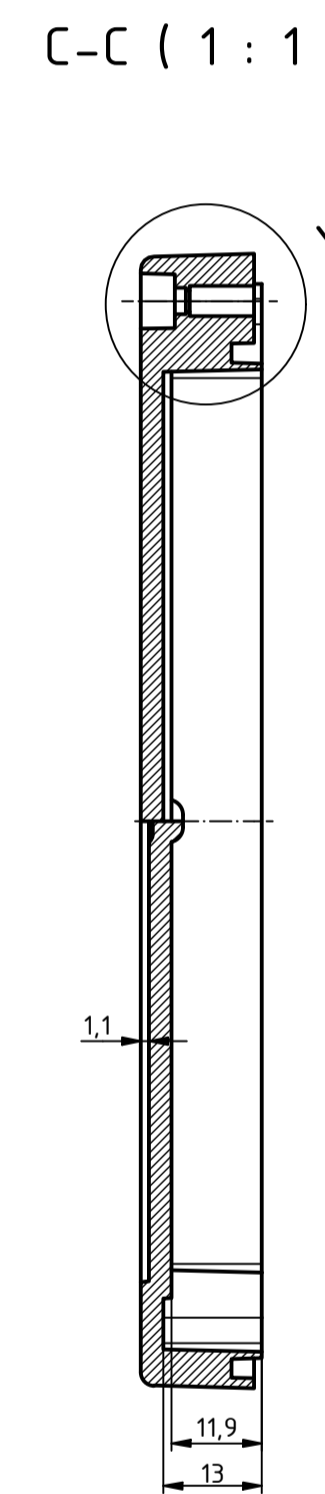

ISO (1 : 1)

For Version with enclosed gasket
Protection class IP40. To achieve protection class IP65,
the enclosed gasket must be mounted correctly. The gasket must not be stretched
or compressed in the corners. Ends cut obliquely and glued, so that the cut ends
are pressed together by the spring pressure.

SPECIFICATION	
RND NUMBER	RND 455-01389
Distrelec NUMBER	303-75-333
RND BAR CODE NUMBER	0653415230137
Product text English	Enclosure PC GREY, IP66.68
Outer Dimensions	150 x 100 x 60mm
Inner dimension length	121.6 x 92.6 x 52.9mm
Material	Polycarbonate
Colour	light grey, similar to RAL 7035
Lid	N/A
Wall brackets	N/A
Colour	light grey, similar to RAL 7035
Protection class	IP66 IP68 IK07