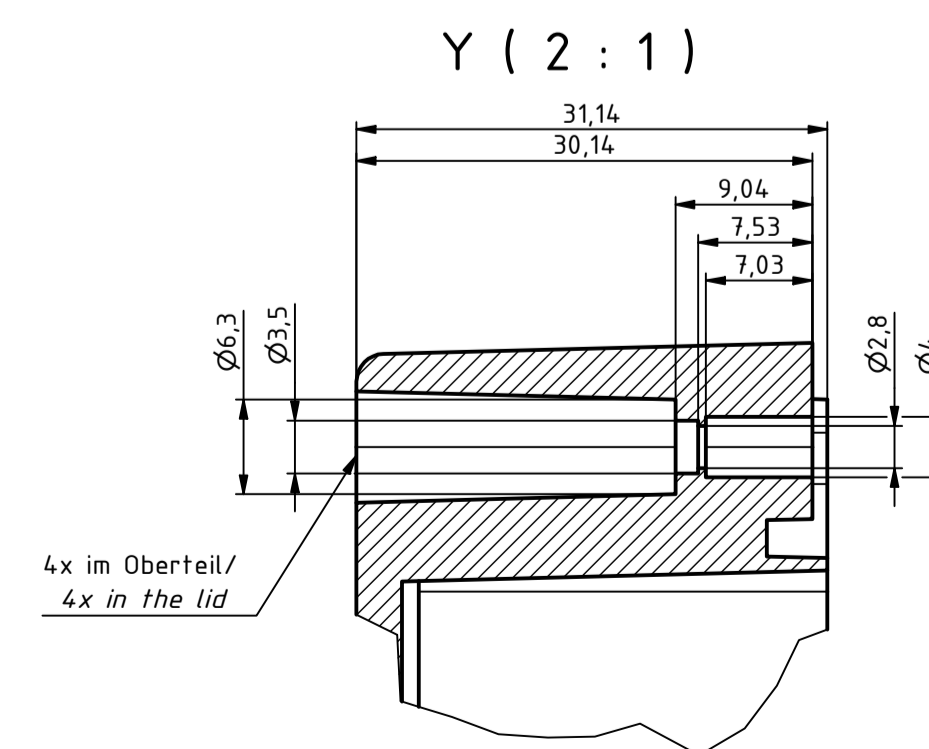

B-B ( 1 : 1 )

C-C ( 1 : 1 )

B-B ( 1 : 1 )

For Version with enclosed gasket  
Protection class IP40. To achieve protection class IP65,  
the enclosed gasket must be mounted correctly. The gasket must  
not be stretched or compressed in the corners. Ends cut  
obliquely and glued, so that the cut ends are pressed together by  
the spring pressure.

SPECIFICATION	
RND NUMBER	RND 455-01406
Distrelec NUMBER	303-75-350
RND BAR CODE NUMBER	0653415230304
Product text English	Enclosure PC WL GREY. transp. lid. IP66.68
Outer Dimensions	180 x 120 x 60mm
Inner dimension length	151.5 x 112.5 x 53.1mm
Material	Polycarbonate
Colour	light grey, similar to RAL 7035
Lid	Transparent
Wall brackets	Yes
Colour	light grey, similar to RAL 7035
Protection class	IP66 IP68 IK07