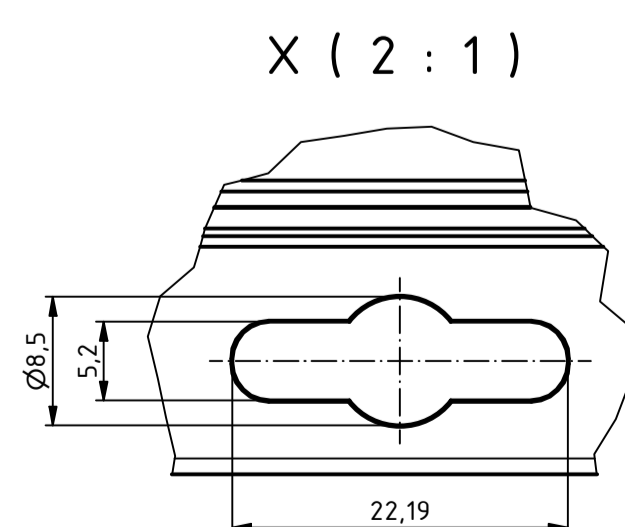

B-B ( 1 : 1 )

C-C ( 1 : 1 )

B-B ( 1 : 1 )

For Version with enclosed gasket  
Protection class IP40. To achieve protection class IP65,  
the enclosed gasket must be mounted correctly. The gasket must  
not be stretched or compressed in the corners. Ends cut  
obliquely and glued, so that the cut ends are pressed together by  
the spring pressure.

SPECIFICATION	
RND NUMBER	RND 455-01406
Distrelec NUMBER	303-75-350
RND BAR CODE NUMBER	0653415230304
Product text English	Enclosure PC WL GREY. transp. lid. IP66.68
Outer Dimensions	180 x 120 x 60mm
Inner dimension length	151.5 x 112.5 x 53.1mm
Material	Polycarbonate
Colour	light grey, similar to RAL 7035
Lid	Transparent
Wall brackets	Yes
Colour	light grey, similar to RAL 7035
Protection class	IP66 IP68 IK07