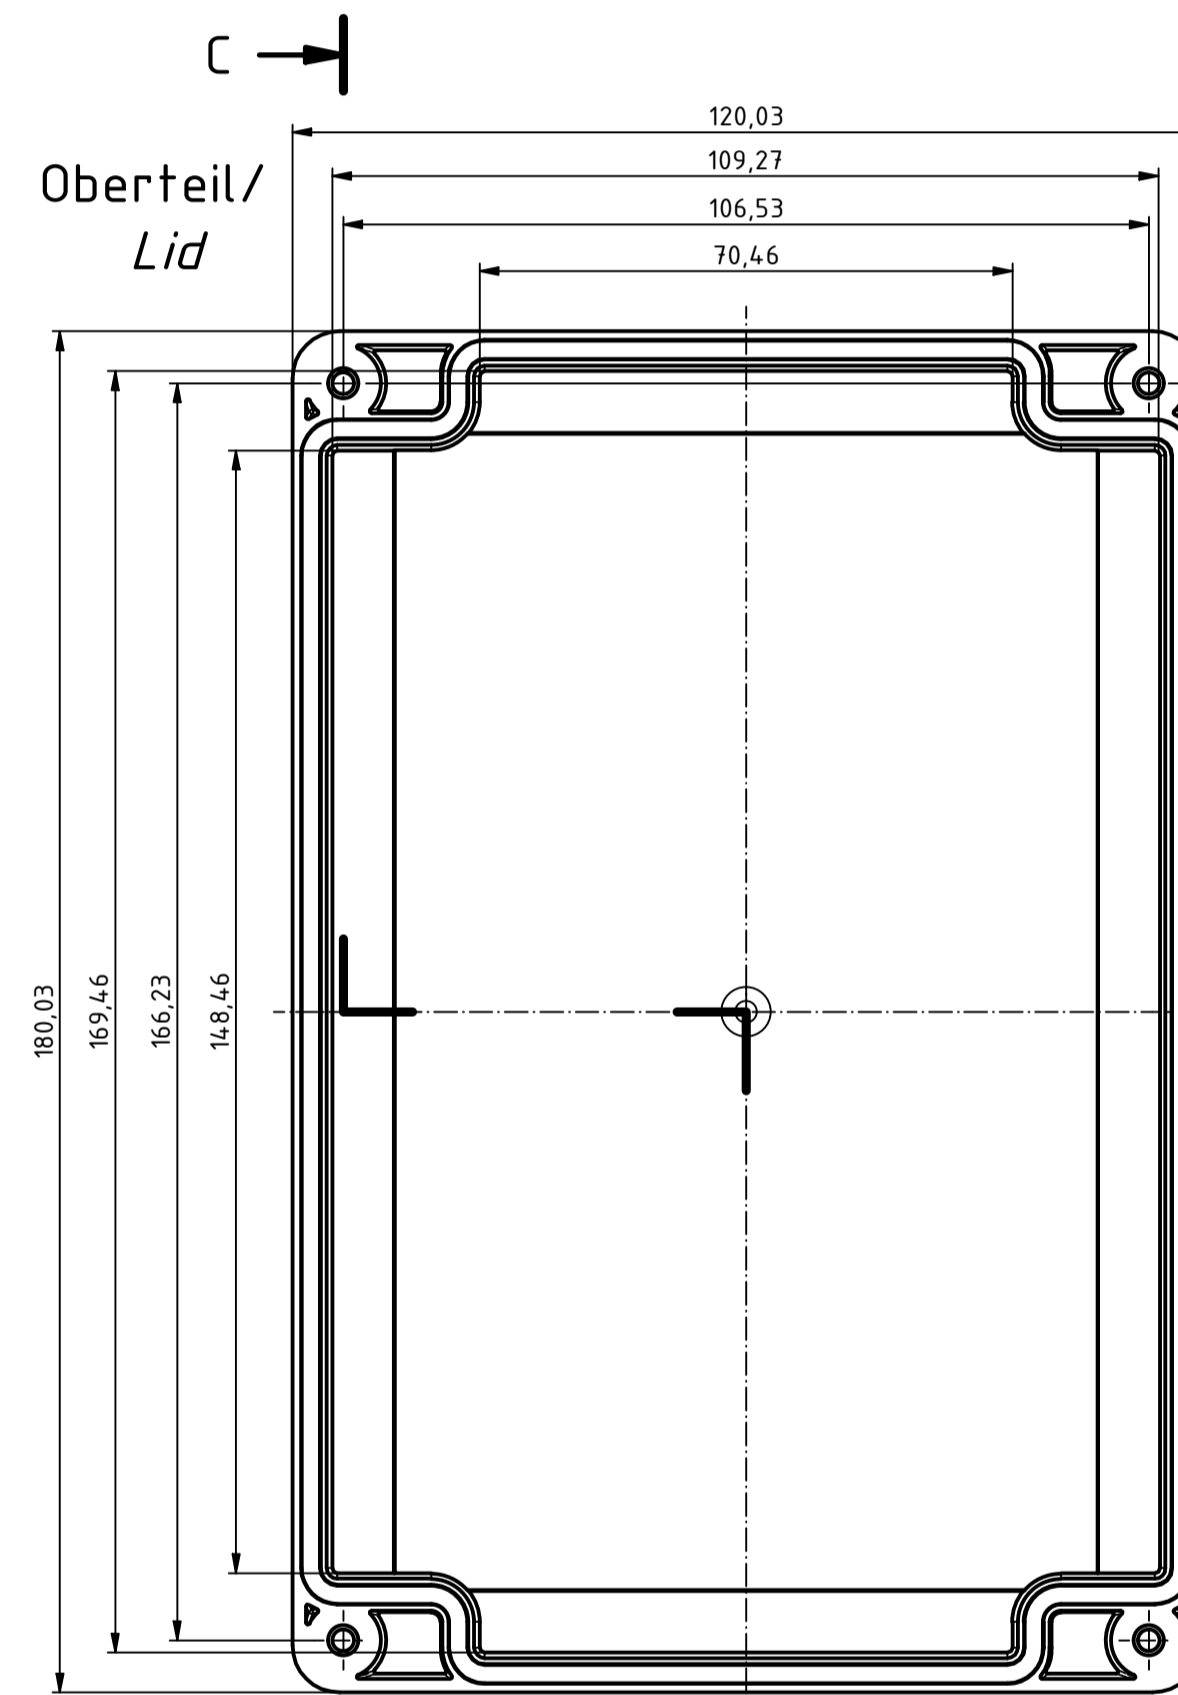

B-B ( 1 : 1 )

C-C ( 1 : 1 )

B-B ( 1 : 1 )

For Version with enclosed gasket  
Protection class IP40. To achieve protection class IP65,  
the enclosed gasket must be mounted correctly. The gasket must  
not be stretched or compressed in the corners. Ends cut  
obliquely and glued, so that the cut ends are pressed together by  
the spring pressure.

SPECIFICATION	
RND NUMBER	RND 455-01406
Distrelec NUMBER	303-75-350
RND BAR CODE NUMBER	0653415230304
Product text English	Enclosure PC WL GREY. transp. lid. IP66.68
Outer Dimensions	180 x 120 x 60mm
Inner dimension length	151.5 x 112.5 x 53.1mm
Material	Polycarbonate
Colour	light grey, similar to RAL 7035
Lid	Transparent
Wall brackets	Yes
Colour	light grey, similar to RAL 7035
Protection class	IP66 IP68 IK07