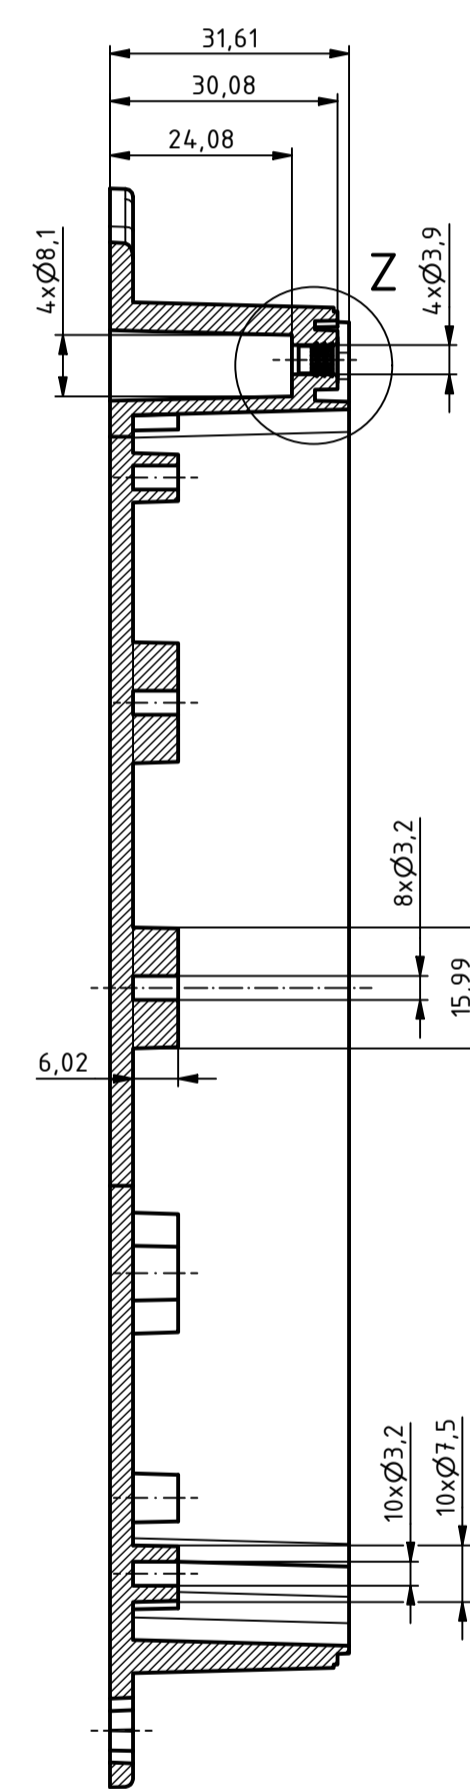

B-B ( 1 : 1 )

C-C ( 1 : 1 )

B-B ( 1 : 1 )

For Version with enclosed gasket  
Protection class IP40. To achieve protection class IP65,  
the enclosed gasket must be mounted correctly. The gasket must  
not be stretched or compressed in the corners. Ends cut  
obliquely and glued, so that the cut ends are pressed together by  
the spring pressure.

SPECIFICATION	
RND NUMBER	RND 455-01406
Distrelec NUMBER	303-75-350
RND BAR CODE NUMBER	0653415230304
Product text English	Enclosure PC WL GREY. transp. lid. IP66.68
Outer Dimensions	180 x 120 x 60mm
Inner dimension length	151.5 x 112.5 x 53.1mm
Material	Polycarbonate
Colour	light grey, similar to RAL 7035
Lid	Transparent
Wall brackets	Yes
Colour	light grey, similar to RAL 7035
Protection class	IP66 IP68 IK07