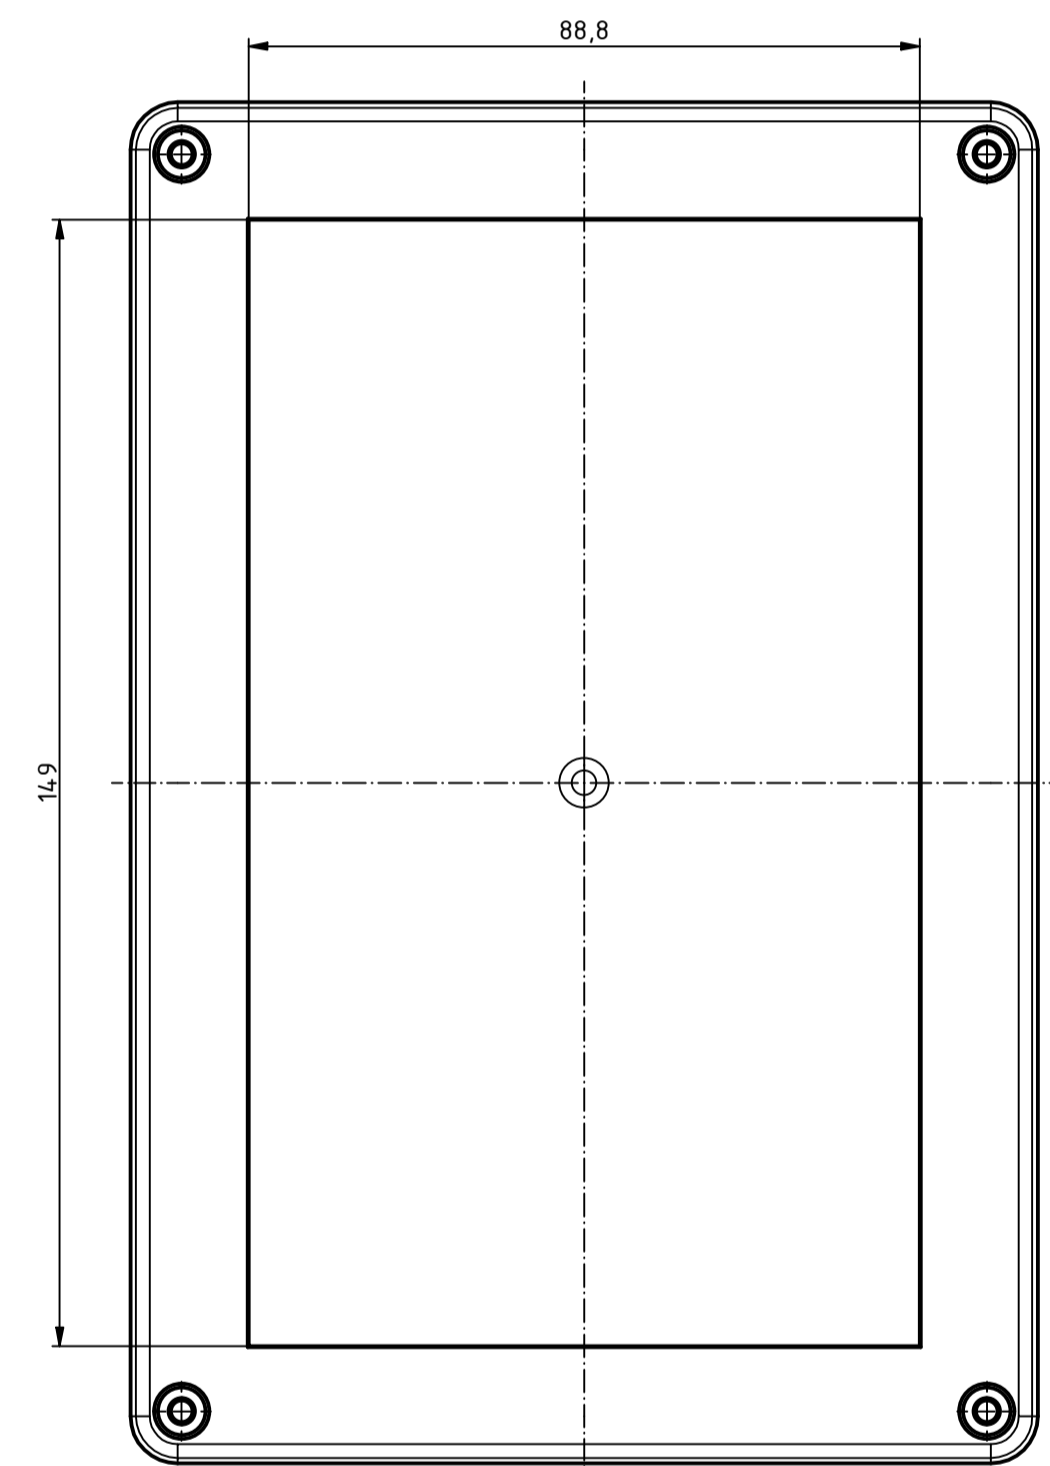

B-B ( 1 : 1 )

C-C ( 1 : 1 )

B-B ( 1 : 1 )

For Version with enclosed gasket  
Protection class IP40. To achieve protection class IP65,  
the enclosed gasket must be mounted correctly. The gasket must  
not be stretched or compressed in the corners. Ends cut  
obliquely and glued, so that the cut ends are pressed together by  
the spring pressure.

SPECIFICATION	
RND NUMBER	RND 455-01406
Distrelec NUMBER	303-75-350
RND BAR CODE NUMBER	0653415230304
Product text English	Enclosure PC WL GREY. transp. lid. IP66.68
Outer Dimensions	180 x 120 x 60mm
Inner dimension length	151.5 x 112.5 x 53.1mm
Material	Polycarbonate
Colour	light grey, similar to RAL 7035
Lid	Transparent
Wall brackets	Yes
Colour	light grey, similar to RAL 7035
Protection class	IP66 IP68 IK07