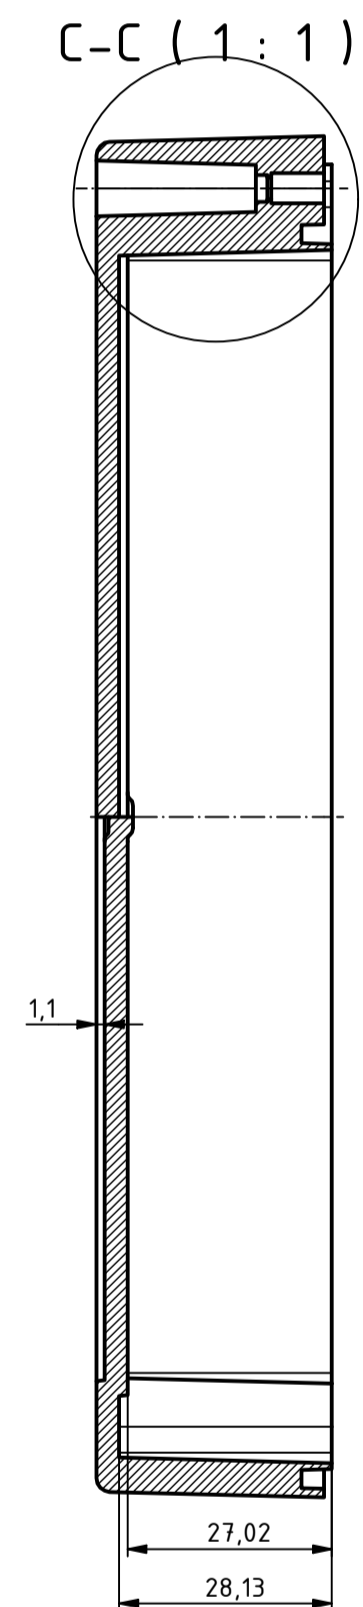

B-B ( 1 : 1 )

C-C ( 1 : 1 )

B-B ( 1 : 1 )

For Version with enclosed gasket  
Protection class IP40. To achieve protection class IP65,  
the enclosed gasket must be mounted correctly. The gasket must  
not be stretched or compressed in the corners. Ends cut  
obliquely and glued, so that the cut ends are pressed together by  
the spring pressure.

SPECIFICATION	
RND NUMBER	RND 455-01406
Distrelec NUMBER	303-75-350
RND BAR CODE NUMBER	0653415230304
Product text English	Enclosure PC WL GREY. transp. lid. IP66.68
Outer Dimensions	180 x 120 x 60mm
Inner dimension length	151.5 x 112.5 x 53.1mm
Material	Polycarbonate
Colour	light grey, similar to RAL 7035
Lid	Transparent
Wall brackets	Yes
Colour	light grey, similar to RAL 7035
Protection class	IP66 IP68 IK07