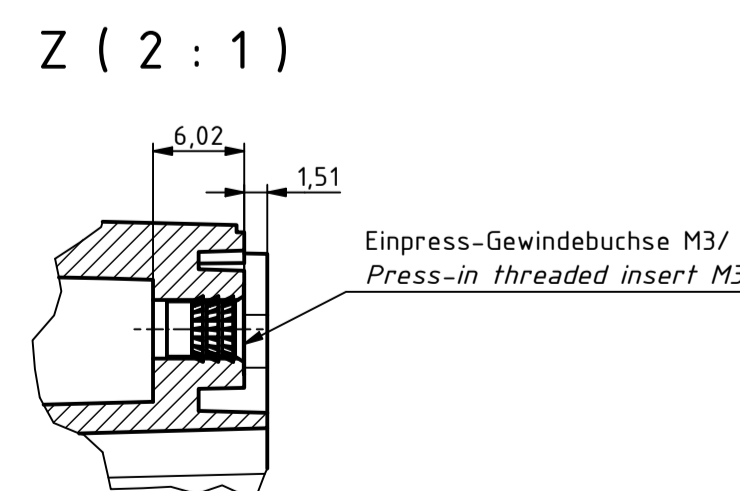

B-B ( 1 : 1 )

C-C ( 1 : 1 )

B-B ( 1 : 1 )

For Version with enclosed gasket  
Protection class IP40. To achieve protection class IP65,  
the enclosed gasket must be mounted correctly. The gasket must  
not be stretched or compressed in the corners. Ends cut  
obliquely and glued, so that the cut ends are pressed together by  
the spring pressure.

SPECIFICATION	
RND NUMBER	RND 455-01406
Distrelec NUMBER	303-75-350
RND BAR CODE NUMBER	0653415230304
Product text English	Enclosure PC WL GREY. transp. lid. IP66.68
Outer Dimensions	180 x 120 x 60mm
Inner dimension length	151.5 x 112.5 x 53.1mm
Material	Polycarbonate
Colour	light grey, similar to RAL 7035
Lid	Transparent
Wall brackets	Yes
Colour	light grey, similar to RAL 7035
Protection class	IP66 IP68 IK07