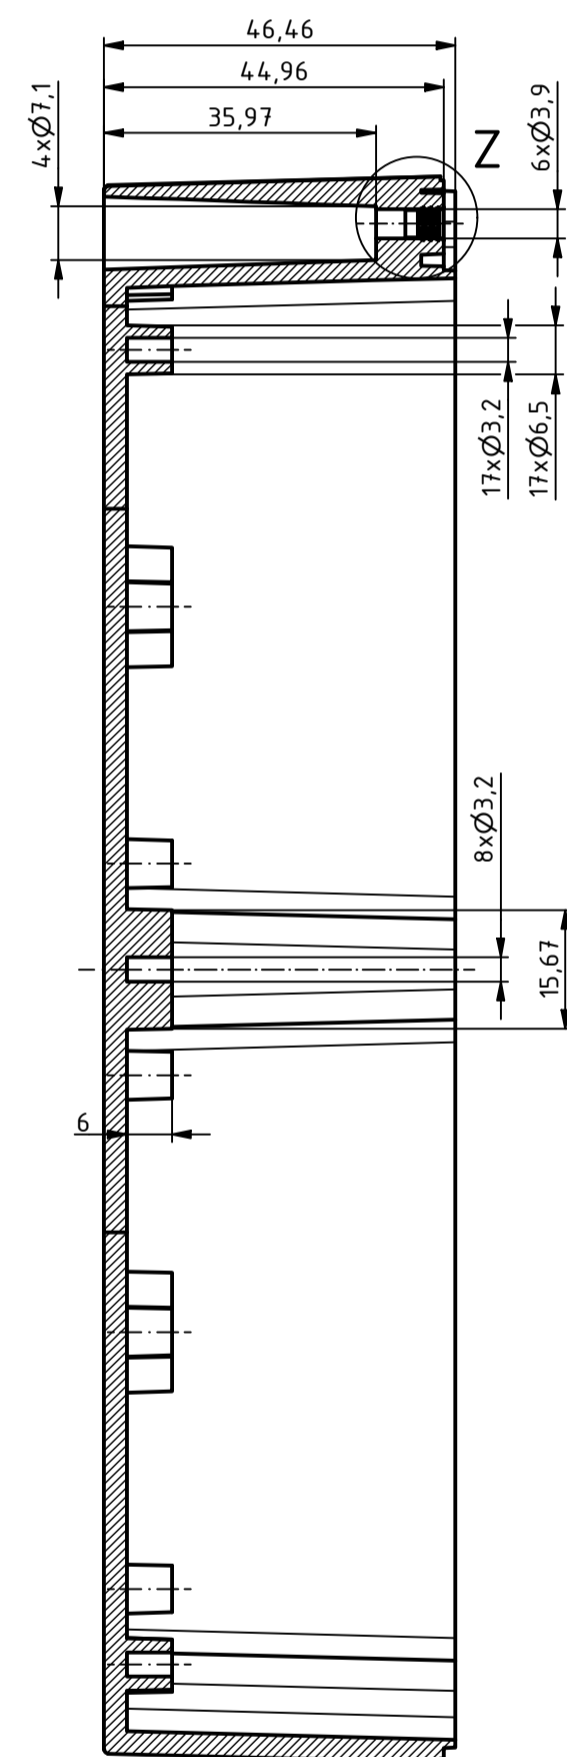

A-A (1:1)

ISO (1:1)

B-B (1:1)

C-C (1:1)

Z (2:1)

Y (2:1)

For Version with enclosed gasket  
Protection class IP40. To achieve protection class IP65,  
the enclosed gasket must be mounted correctly. The gasket must not be  
stretched or compressed in the corners. Ends cut obliquely and glued, so  
that the cut ends are pressed together by the spring pressure.

SPECIFICATION	
RND NUMBER	RND 455-01421
Distrelec NUMBER	303-75-365
RND BAR CODE NUMBER	0653415230458
Product text English	Enclosure PC GREY. IP66.68
Outer Dimensions	209.7 x 139.8 x 60mm
Inner dimension length	180.6 x 131.6 x 52.9mm
Material	Polycarbonate
Colour	light grey. similar to RAL 7035
Lid	N/A
Wall brackets	N/A
Colour	light grey. similar to RAL 7035
Protection class	IP66 IP68 IK07