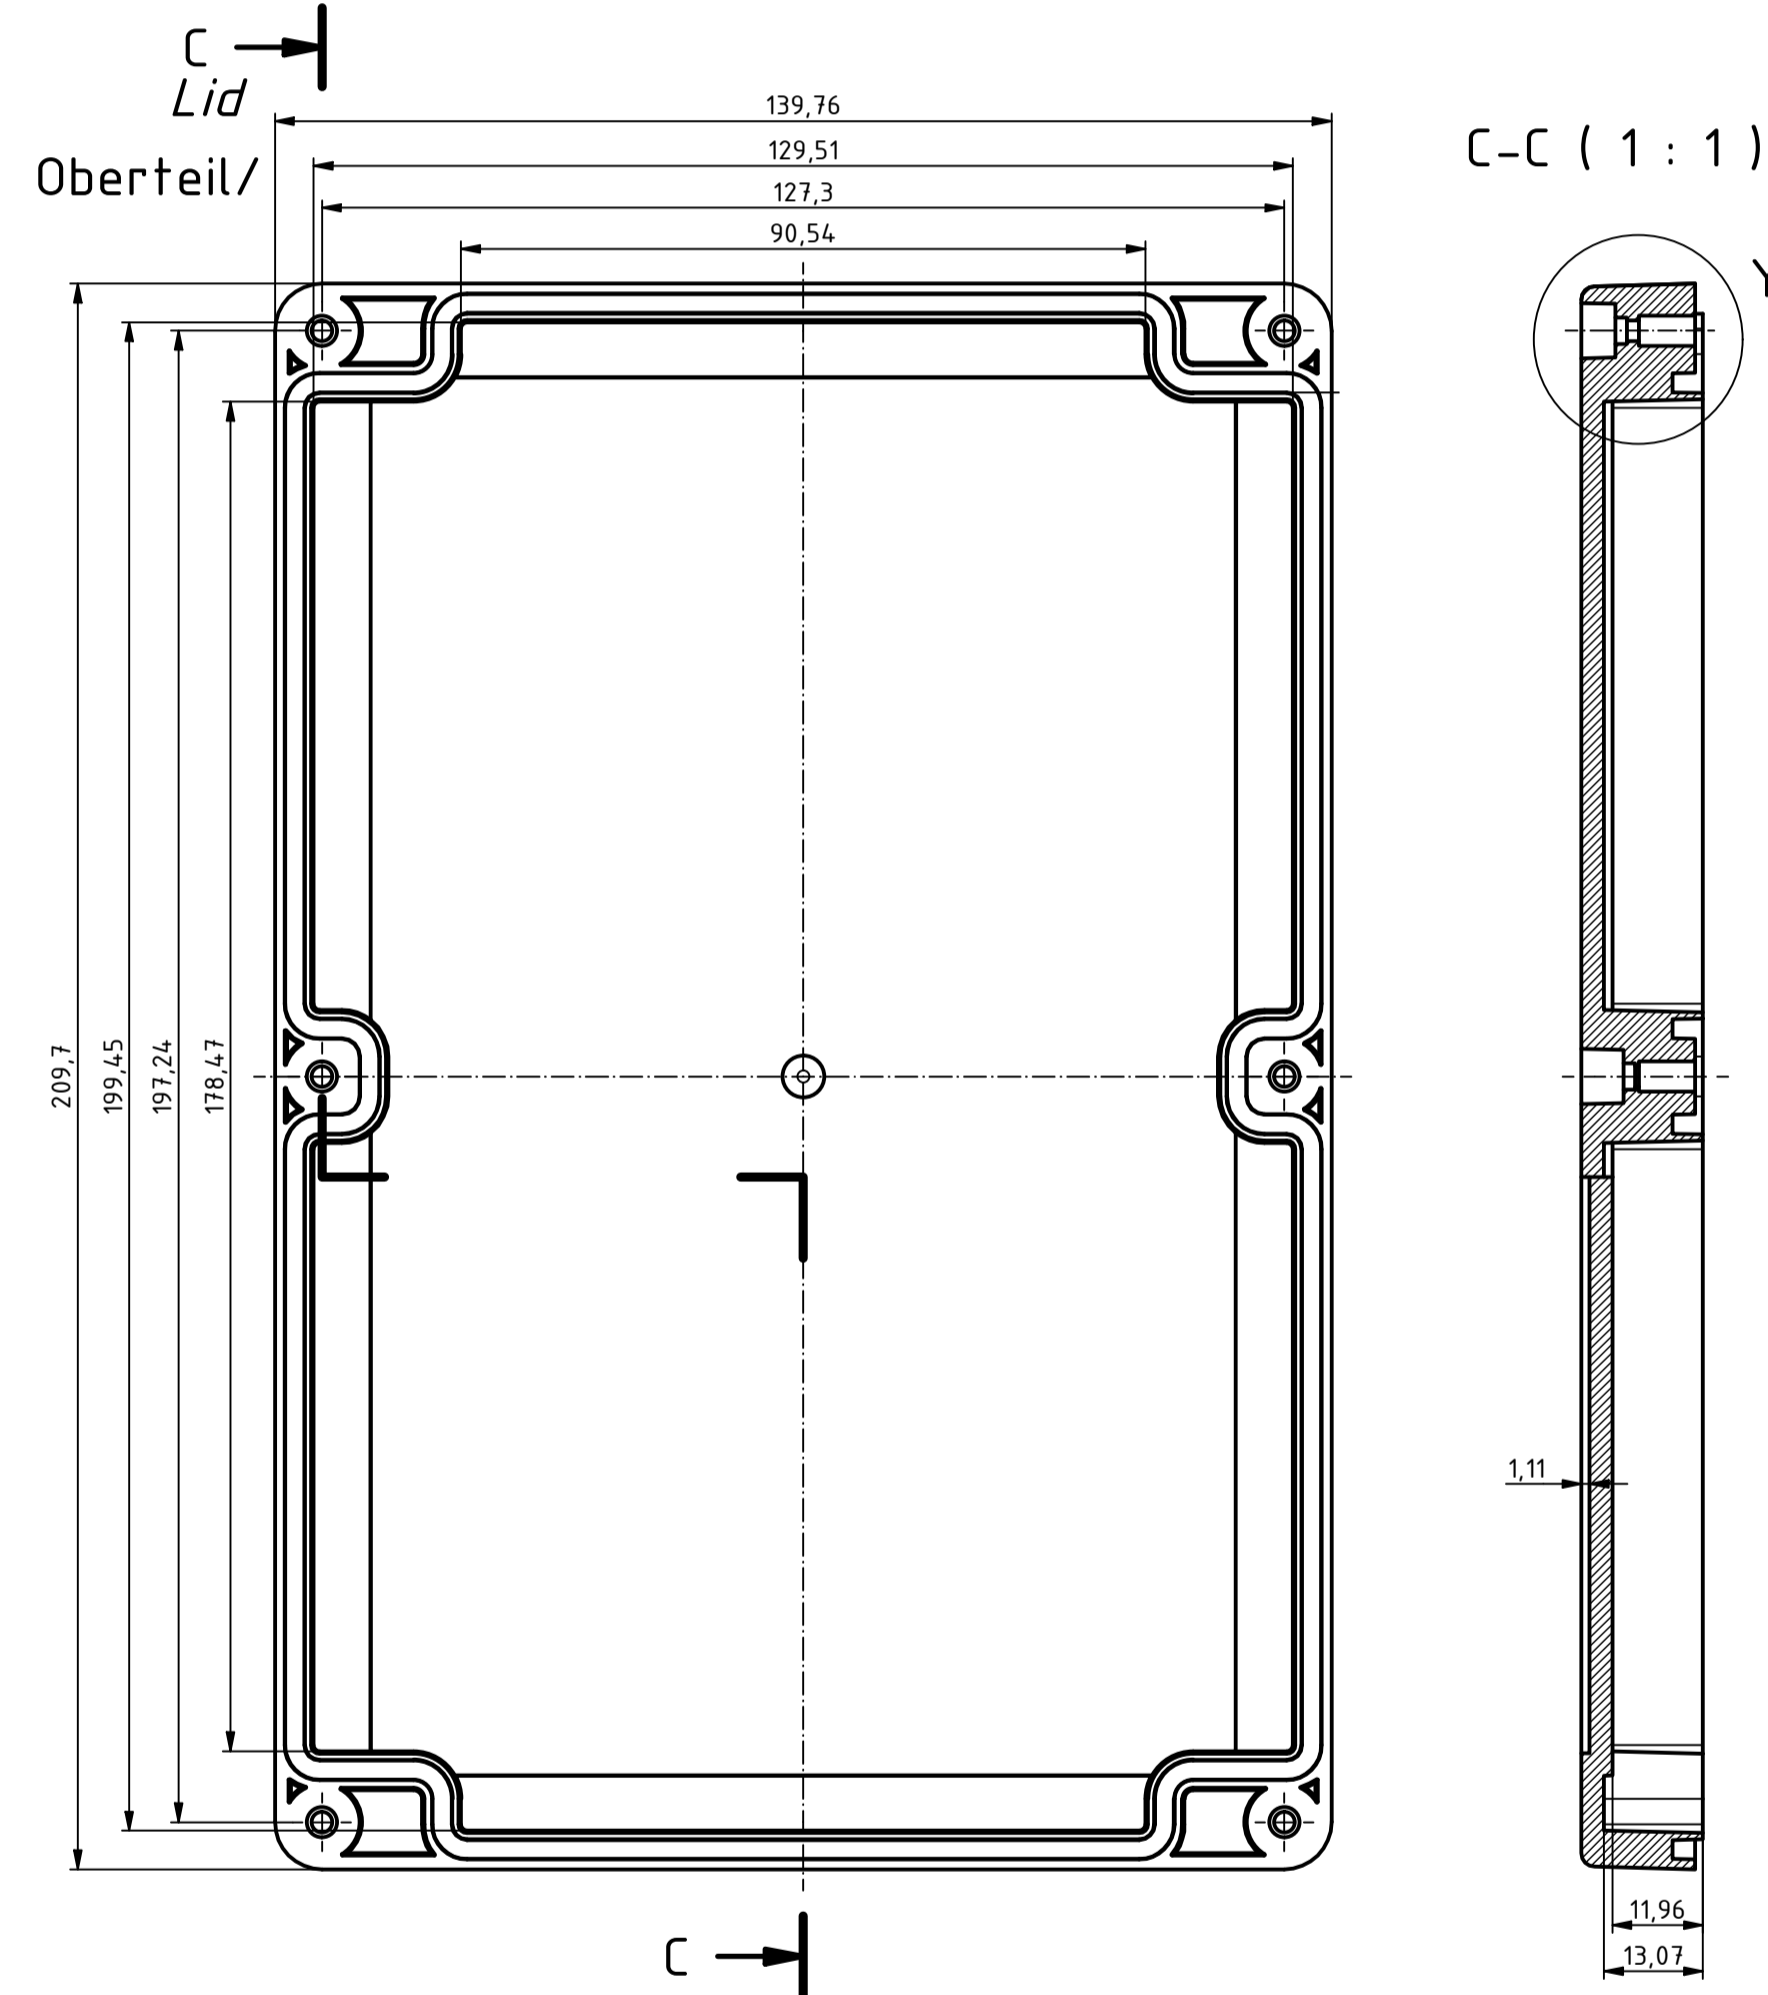

A-A (1:1)

ISO (1:1)

B-B (1:1)

C-C (1:1)

Z (2:1)

Y (2:1)

For Version with enclosed gasket  
Protection class IP40. To achieve protection class IP65,  
the enclosed gasket must be mounted correctly. The gasket must not be  
stretched or compressed in the corners. Ends cut obliquely and glued, so  
that the cut ends are pressed together by the spring pressure.

SPECIFICATION	
RND NUMBER	RND 455-01421
Distrelec NUMBER	303-75-365
RND BAR CODE NUMBER	0653415230458
Product text English	Enclosure PC GREY. IP66.68
Outer Dimensions	209.7 x 139.8 x 60mm
Inner dimension length	180.6 x 131.6 x 52.9mm
Material	Polycarbonate
Colour	light grey. similar to RAL 7035
Lid	N/A
Wall brackets	N/A
Colour	light grey. similar to RAL 7035
Protection class	IP66 IP68 IK07