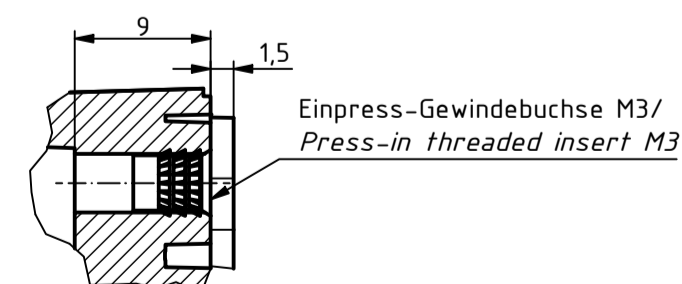

A-A (1:1)

ISO (1:1)

B-B (1:1)

C-C (1:1)

Z (2:1)

Y (2:1)

For Version with enclosed gasket  
Protection class IP40. To achieve protection class IP65,  
the enclosed gasket must be mounted correctly. The gasket must not be  
stretched or compressed in the corners. Ends cut obliquely and glued, so  
that the cut ends are pressed together by the spring pressure.

SPECIFICATION	
RND NUMBER	RND 455-01421
Distrelec NUMBER	303-75-365
RND BAR CODE NUMBER	0653415230458
Product text English	Enclosure PC GREY. IP66.68
Outer Dimensions	209.7 x 139.8 x 60mm
Inner dimension length	180.6 x 131.6 x 52.9mm
Material	Polycarbonate
Colour	light grey. similar to RAL 7035
Lid	N/A
Wall brackets	N/A
Colour	light grey. similar to RAL 7035
Protection class	IP66 IP68 IK07