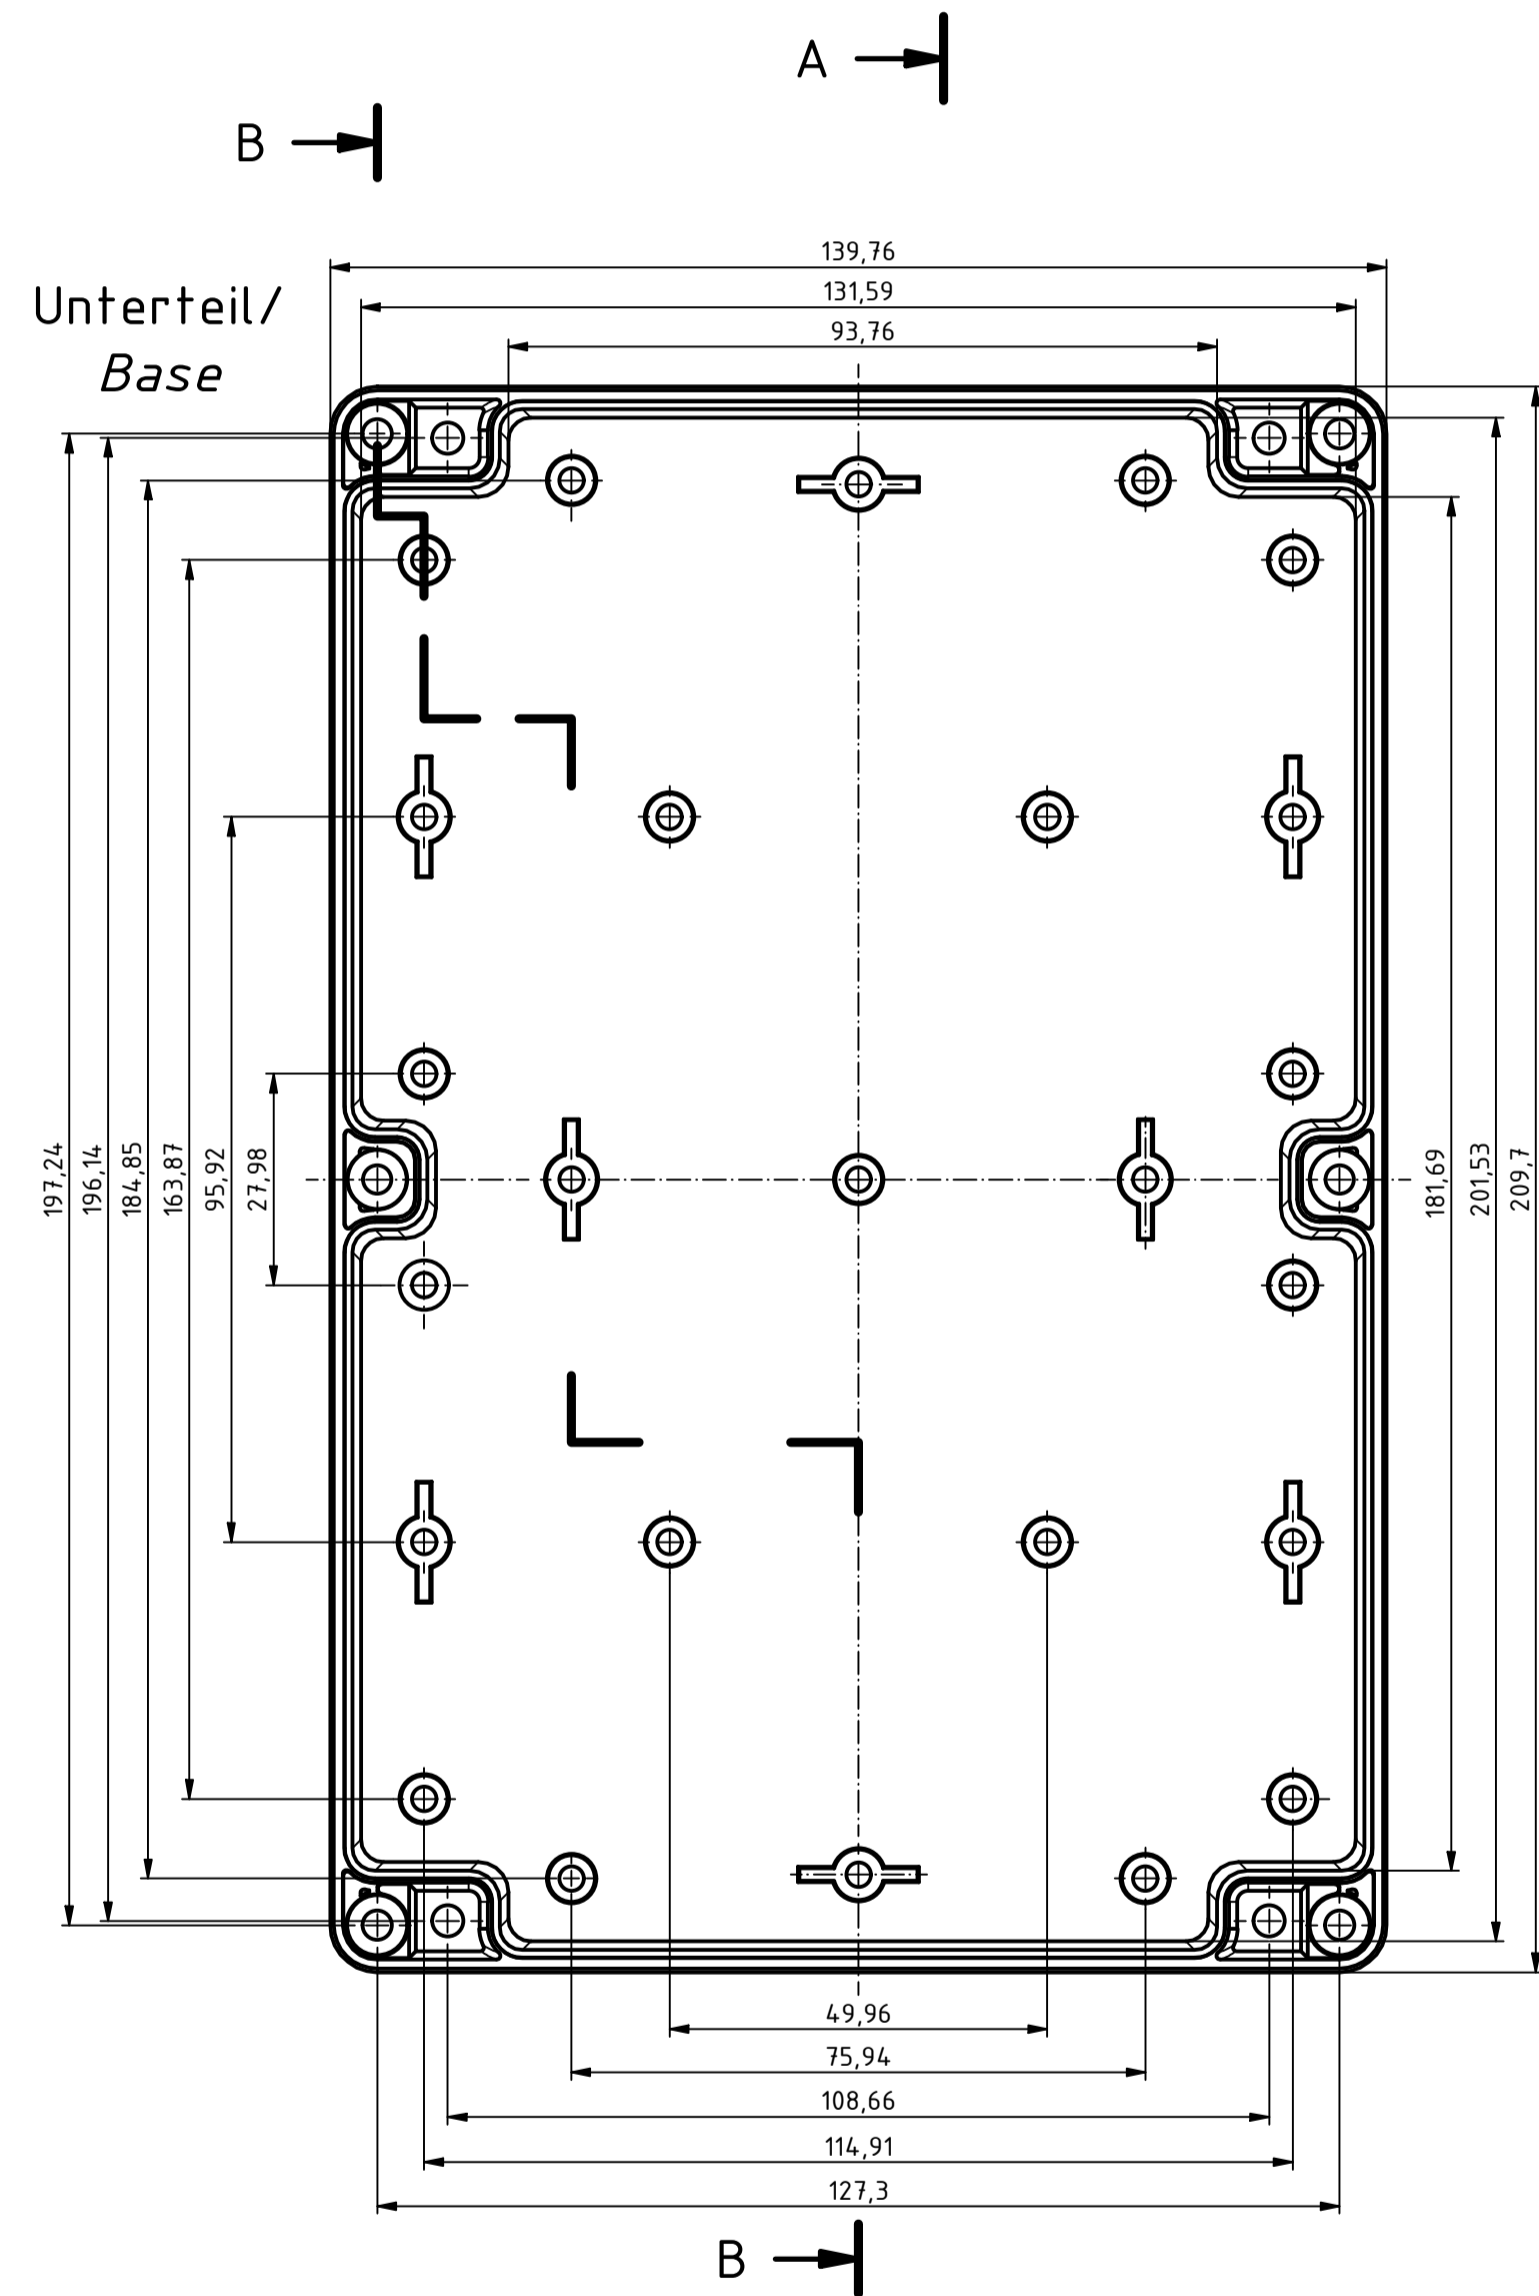

A-A (1:1)

ISO (1:1)

B-B (1:1)

C-C (1:1)

Z (2:1)

Y (2:1)

For Version with enclosed gasket  
Protection class IP40. To achieve protection class IP65,  
the enclosed gasket must be mounted correctly. The gasket must not be  
stretched or compressed in the corners. Ends cut obliquely and glued, so  
that the cut ends are pressed together by the spring pressure.

SPECIFICATION	
RND NUMBER	RND 455-01421
Distrelec NUMBER	303-75-365
RND BAR CODE NUMBER	0653415230458
Product text English	Enclosure PC GREY. IP66.68
Outer Dimensions	209.7 x 139.8 x 60mm
Inner dimension length	180.6 x 131.6 x 52.9mm
Material	Polycarbonate
Colour	light grey. similar to RAL 7035
Lid	N/A
Wall brackets	N/A
Colour	light grey. similar to RAL 7035
Protection class	IP66 IP68 IK07