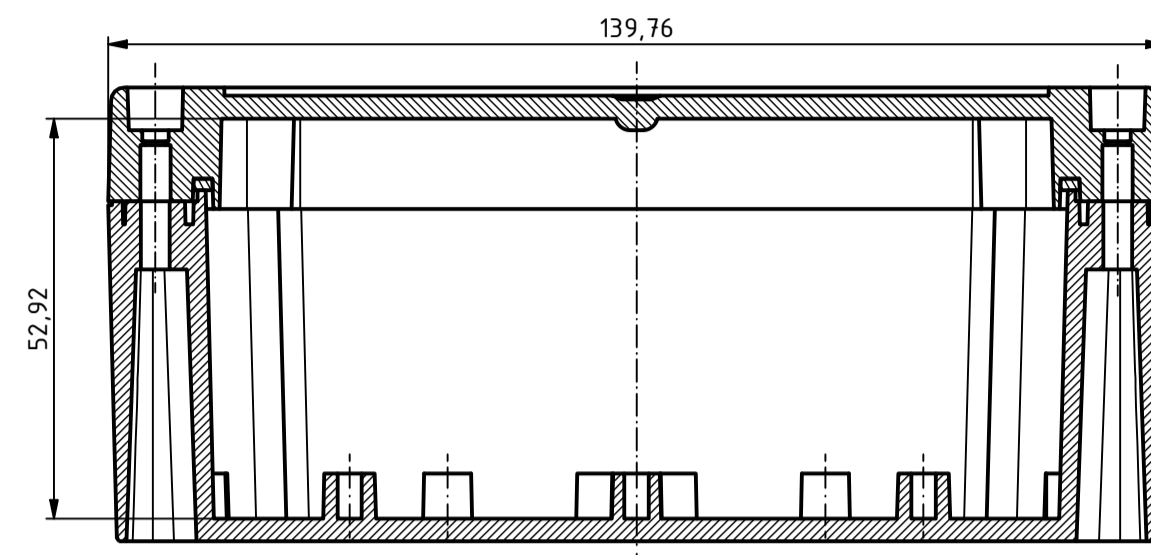

A-A (1:1)

ISO (1:1)

B-B (1:1)

C-C (1:1)

Z (2:1)

Y (2:1)

For Version with enclosed gasket  
Protection class IP40. To achieve protection class IP65,  
the enclosed gasket must be mounted correctly. The gasket must not be  
stretched or compressed in the corners. Ends cut obliquely and glued, so  
that the cut ends are pressed together by the spring pressure.

SPECIFICATION	
RND NUMBER	RND 455-01421
Distrelec NUMBER	303-75-365
RND BAR CODE NUMBER	0653415230458
Product text English	Enclosure PC GREY. IP66.68
Outer Dimensions	209.7 x 139.8 x 60mm
Inner dimension length	180.6 x 131.6 x 52.9mm
Material	Polycarbonate
Colour	light grey. similar to RAL 7035
Lid	N/A
Wall brackets	N/A
Colour	light grey. similar to RAL 7035
Protection class	IP66 IP68 IK07