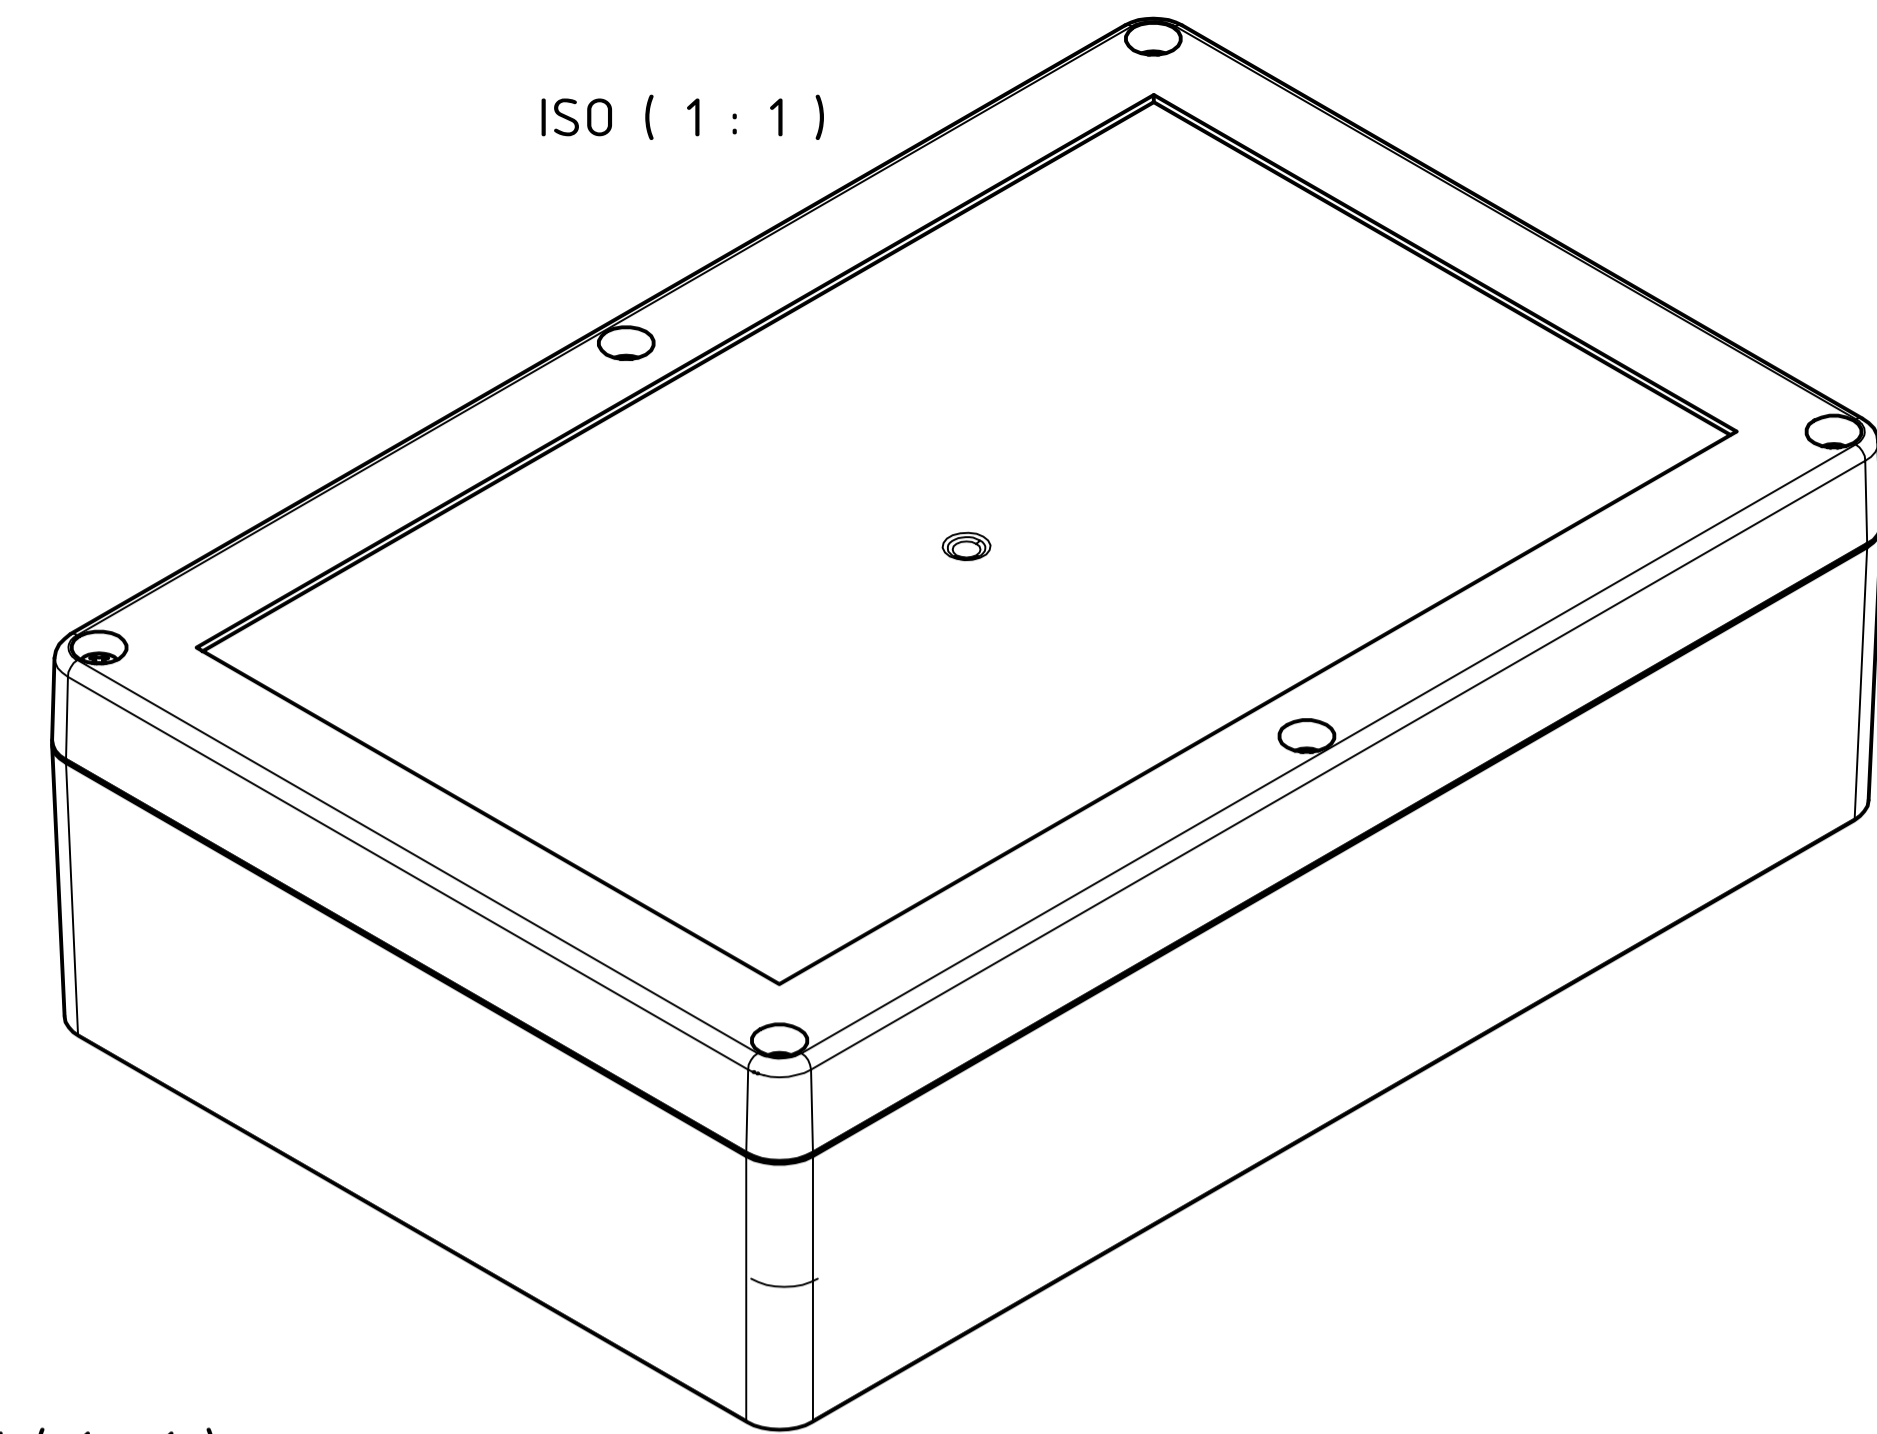

A-A (1:1)

ISO (1:1)

B-B (1:1)

C-C (1:1)

Z (2:1)

Y (2:1)

For Version with enclosed gasket  
Protection class IP40. To achieve protection class IP65,  
the enclosed gasket must be mounted correctly. The gasket must not be  
stretched or compressed in the corners. Ends cut obliquely and glued, so  
that the cut ends are pressed together by the spring pressure.

SPECIFICATION	
RND NUMBER	RND 455-01421
Distrelec NUMBER	303-75-365
RND BAR CODE NUMBER	0653415230458
Product text English	Enclosure PC GREY. IP66.68
Outer Dimensions	209.7 x 139.8 x 60mm
Inner dimension length	180.6 x 131.6 x 52.9mm
Material	Polycarbonate
Colour	light grey. similar to RAL 7035
Lid	N/A
Wall brackets	N/A
Colour	light grey. similar to RAL 7035
Protection class	IP66 IP68 IK07