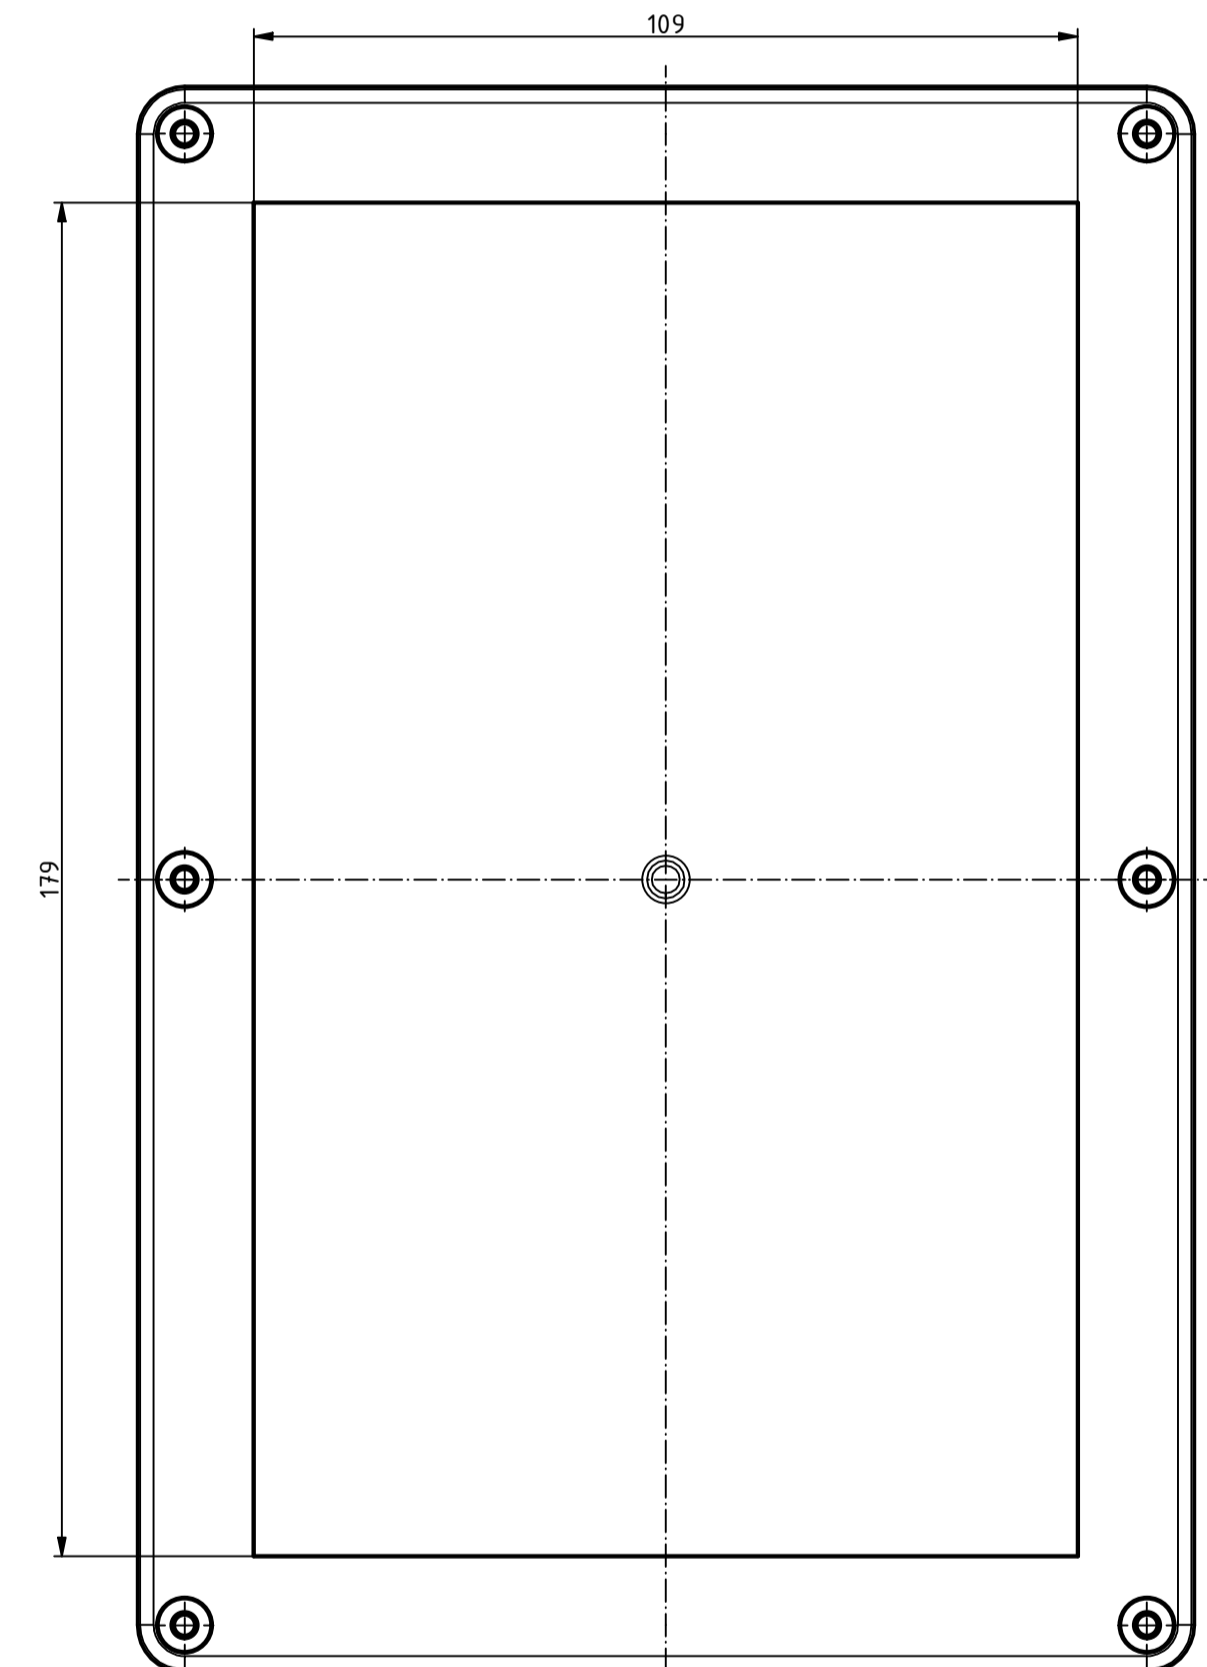

A-A (1:1)

ISO (1:1)

B-B (1:1)

C-C (1:1)

Z (2:1)

Y (2:1)

For Version with enclosed gasket  
Protection class IP40. To achieve protection class IP65,  
the enclosed gasket must be mounted correctly. The gasket must not be  
stretched or compressed in the corners. Ends cut obliquely and glued, so  
that the cut ends are pressed together by the spring pressure.

SPECIFICATION	
RND NUMBER	RND 455-01421
Distrelec NUMBER	303-75-365
RND BAR CODE NUMBER	0653415230458
Product text English	Enclosure PC GREY. IP66.68
Outer Dimensions	209.7 x 139.8 x 60mm
Inner dimension length	180.6 x 131.6 x 52.9mm
Material	Polycarbonate
Colour	light grey. similar to RAL 7035
Lid	N/A
Wall brackets	N/A
Colour	light grey. similar to RAL 7035
Protection class	IP66 IP68 IK07