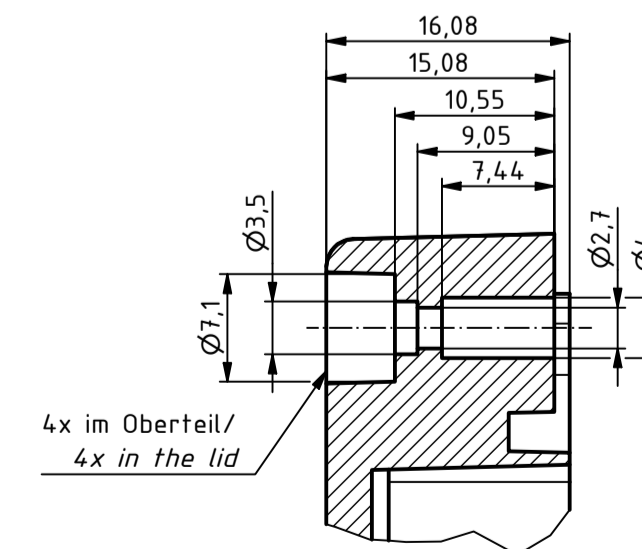

A-A (1:1)

ISO (1:1)

B-B (1:1)

C-C (1:1)

Z (2:1)

Y (2:1)

For Version with enclosed gasket  
Protection class IP40. To achieve protection class IP65,  
the enclosed gasket must be mounted correctly. The gasket must not be  
stretched or compressed in the corners. Ends cut obliquely and glued, so  
that the cut ends are pressed together by the spring pressure.

SPECIFICATION	
RND NUMBER	RND 455-01421
Distrelec NUMBER	303-75-365
RND BAR CODE NUMBER	0653415230458
Product text English	Enclosure PC GREY. IP66.68
Outer Dimensions	209.7 x 139.8 x 60mm
Inner dimension length	180.6 x 131.6 x 52.9mm
Material	Polycarbonate
Colour	light grey. similar to RAL 7035
Lid	N/A
Wall brackets	N/A
Colour	light grey. similar to RAL 7035
Protection class	IP66 IP68 IK07