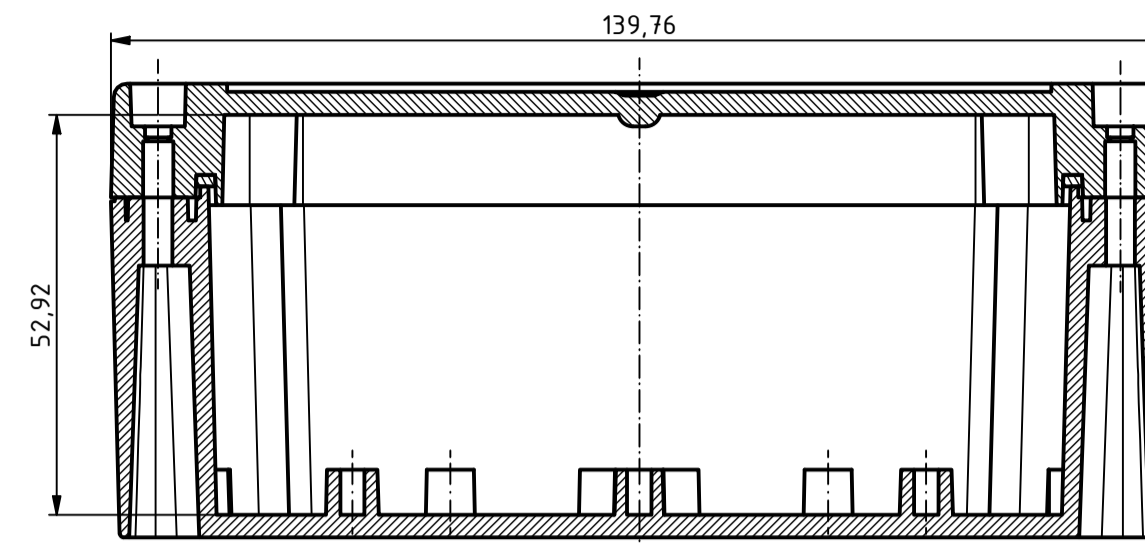

RND
components

ISO (1 : 1)

A-A (1 : 1)

A →

A →

B-B (1 : 1)

C →

C-C (1 : 1)

B →

B →

Z (2 : 1)

Y (2 : 1)

SPECIFICATION	
RND NUMBER	RND 455-01423
Distrelec NUMBER	303-75-367
RND BAR CODE NUMBER	0653415230472
Product text English	Universal EnclosureABS-PC GREY, transp. lid. IP65 60 x 140 x 210
Outer Dimensions	209.7 x 139.8 x 60mm
Inner dimension length	180.6 x 131.6 x 52.9mm
Material	ABS & Polycarbonate
Colour	light grey, similar to RAL 7035
Lid	Transparent
Wall brackets	N/A
Colour	light grey, similar to RAL 7035
Protection class	IP65 IK07