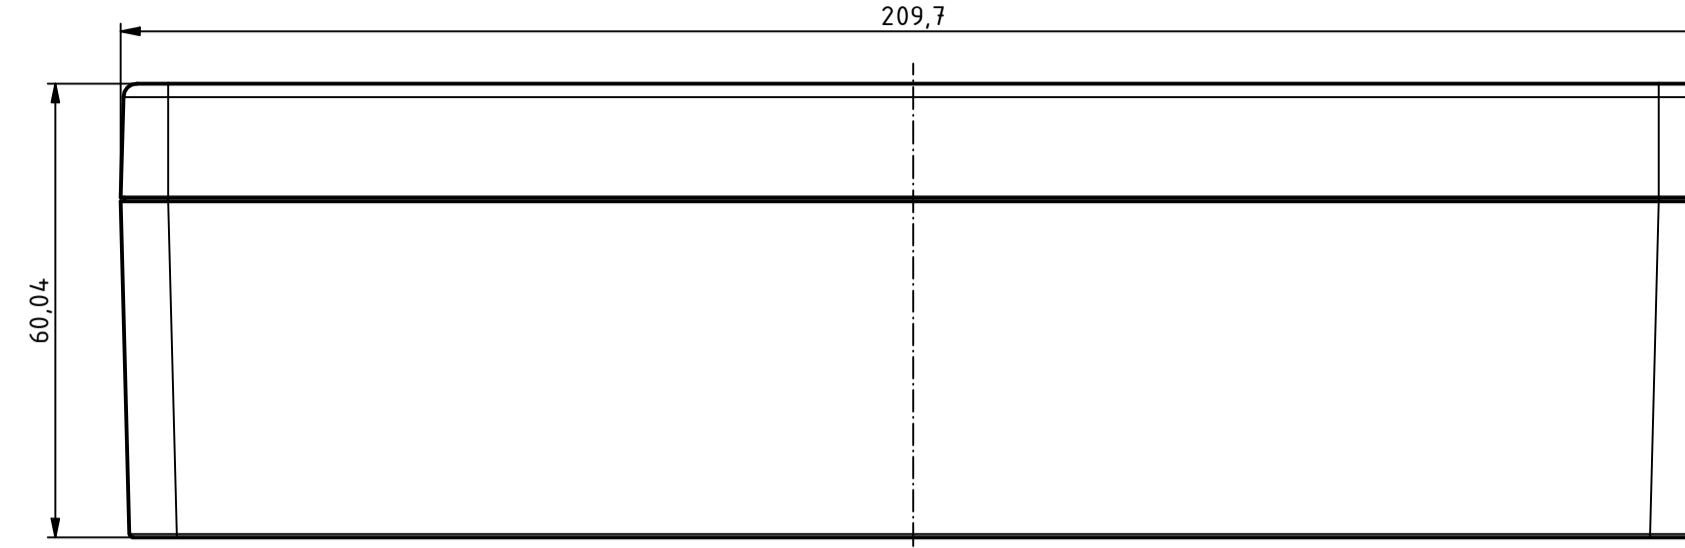

RND
components

ISO (1 : 1)

A-A (1 : 1)

A →

A →

B-B (1 : 1)

C →

C-C (1 : 1)

B →

B →

Z (2 : 1)

Y (2 : 1)

SPECIFICATION	
RND NUMBER	RND 455-01423
Distrelec NUMBER	303-75-367
RND BAR CODE NUMBER	0653415230472
Product text English	Universal EnclosureABS-PC GREY, transp. lid. IP65 60 x 140 x 210
Outer Dimensions	209.7 x 139.8 x 60mm
Inner dimension length	180.6 x 131.6 x 52.9mm
Material	ABS & Polycarbonate
Colour	light grey, similar to RAL 7035
Lid	Transparent
Wall brackets	N/A
Colour	light grey, similar to RAL 7035
Protection class	IP65 IK07