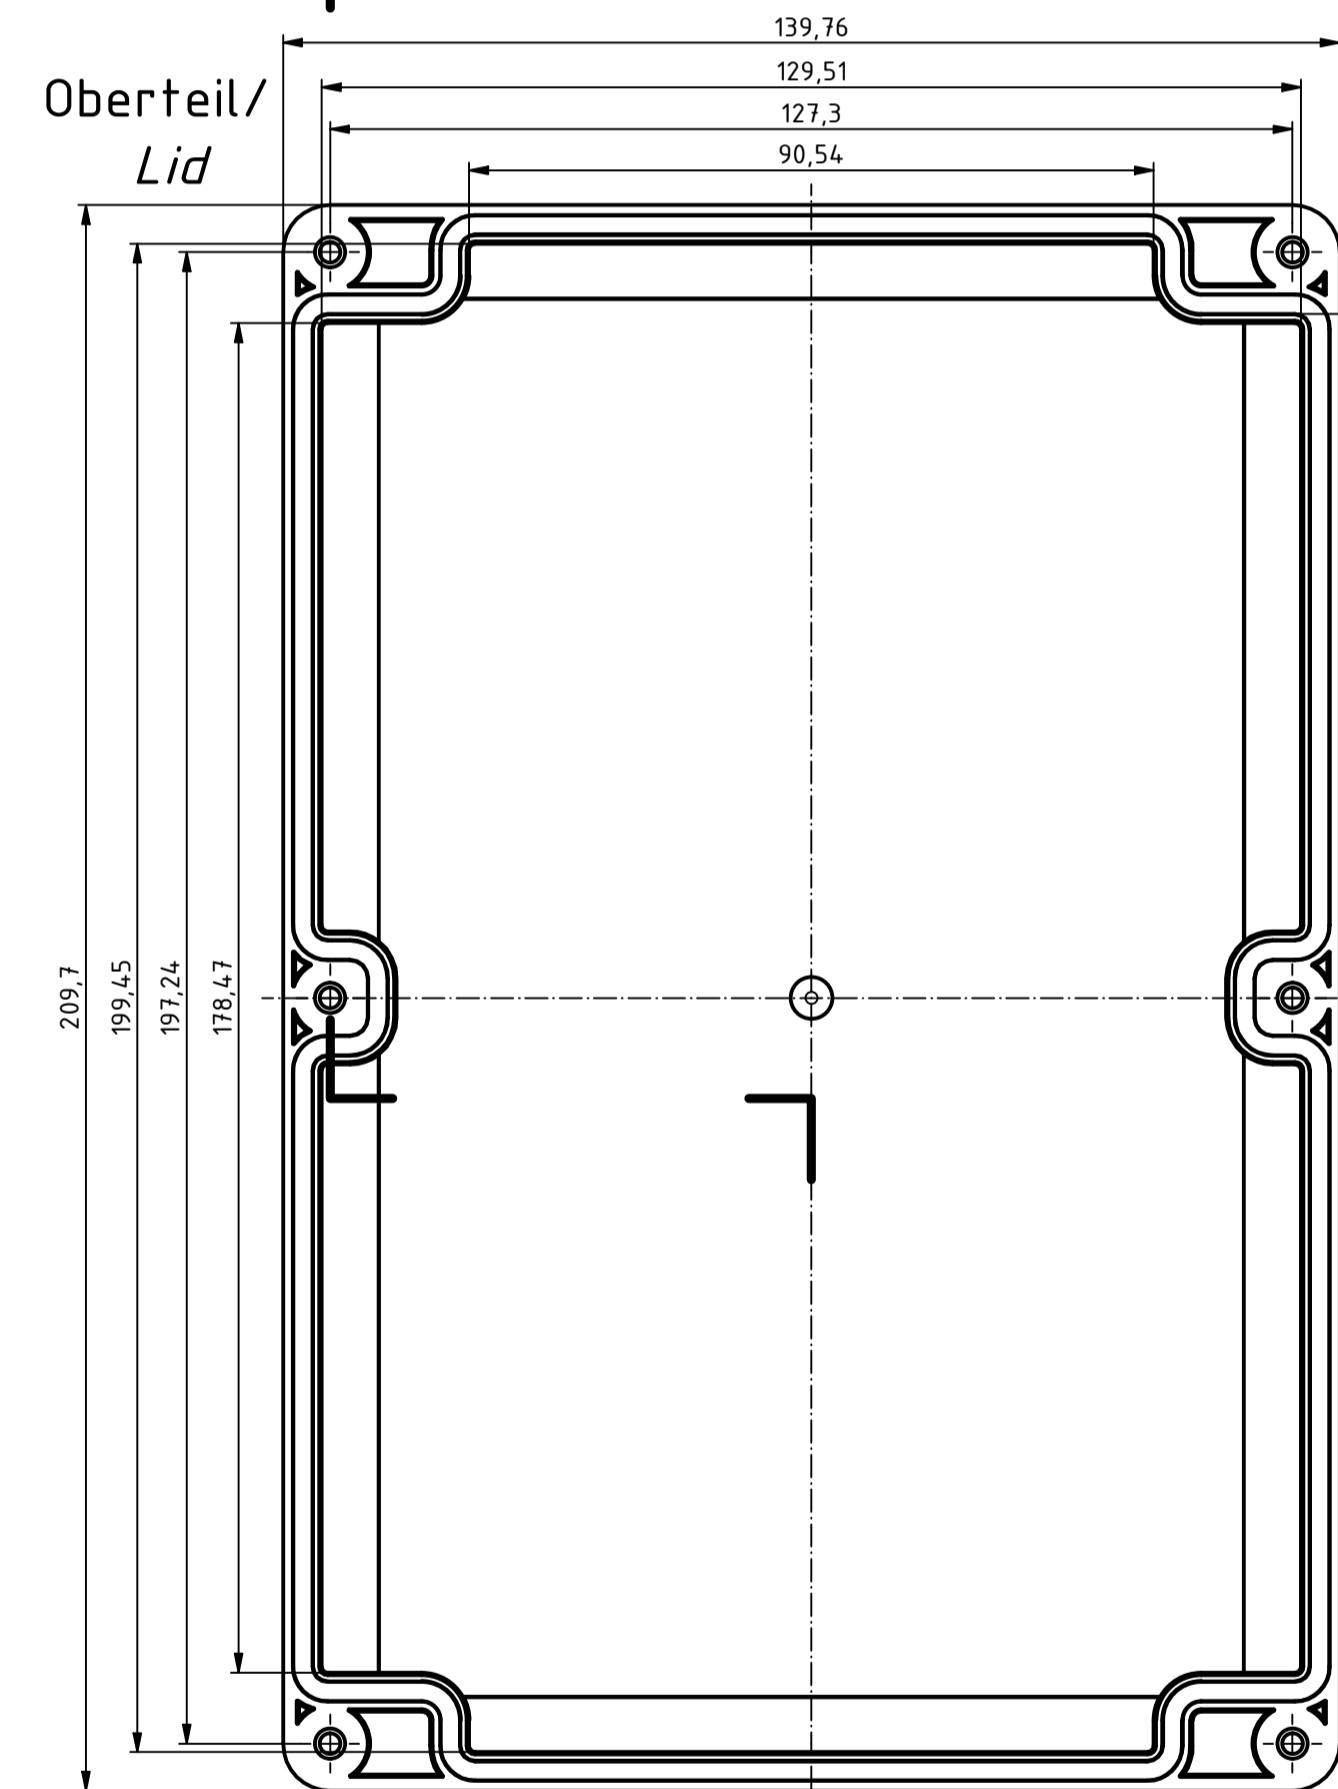

RND
components

ISO (1 : 1)

A-A (1 : 1)

A →

A →

B-B (1 : 1)

C →

C-C (1 : 1)

B →

B →

Z (2 : 1)

Y (2 : 1)

SPECIFICATION	
RND NUMBER	RND 455-01423
Distrelec NUMBER	303-75-367
RND BAR CODE NUMBER	0653415230472
Product text English	Universal EnclosureABS-PC GREY, transp. lid. IP65 60 x 140 x 210
Outer Dimensions	209.7 x 139.8 x 60mm
Inner dimension length	180.6 x 131.6 x 52.9mm
Material	ABS & Polycarbonate
Colour	light grey, similar to RAL 7035
Lid	Transparent
Wall brackets	N/A
Colour	light grey, similar to RAL 7035
Protection class	IP65 IK07