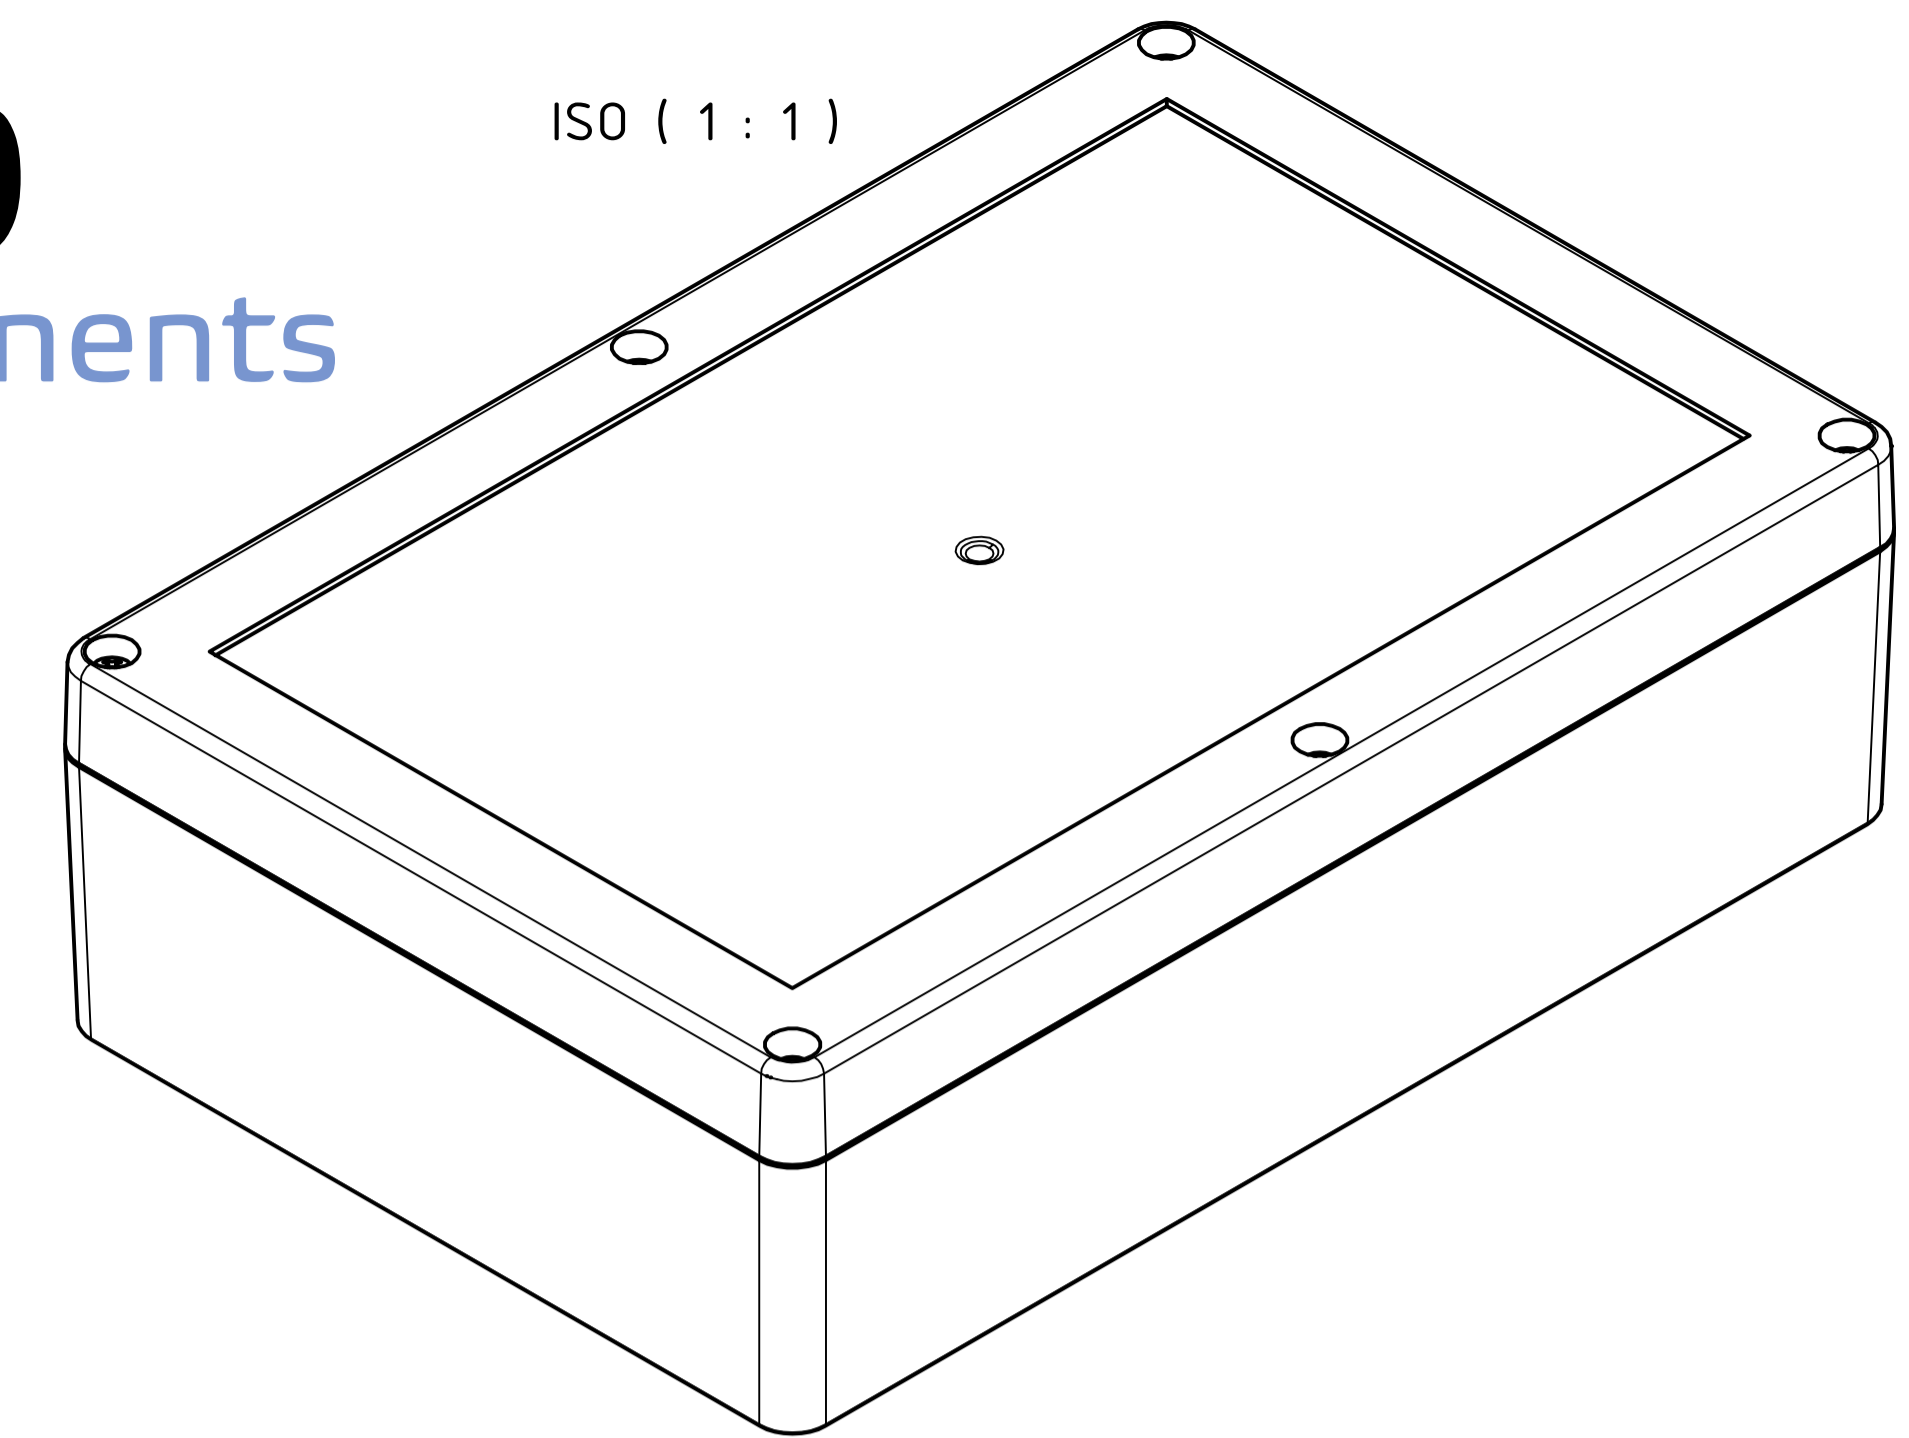

RND
components

ISO (1 : 1)

A-A (1 : 1)

A →

A →

B-B (1 : 1)

C →

C-C (1 : 1)

B →

B →

Z (2 : 1)

Y (2 : 1)

SPECIFICATION	
RND NUMBER	RND 455-01423
Distrelec NUMBER	303-75-367
RND BAR CODE NUMBER	0653415230472
Product text English	Universal EnclosureABS-PC GREY, transp. lid. IP65 60 x 140 x 210
Outer Dimensions	209.7 x 139.8 x 60mm
Inner dimension length	180.6 x 131.6 x 52.9mm
Material	ABS & Polycarbonate
Colour	light grey, similar to RAL 7035
Lid	Transparent
Wall brackets	N/A
Colour	light grey, similar to RAL 7035
Protection class	IP65 IK07