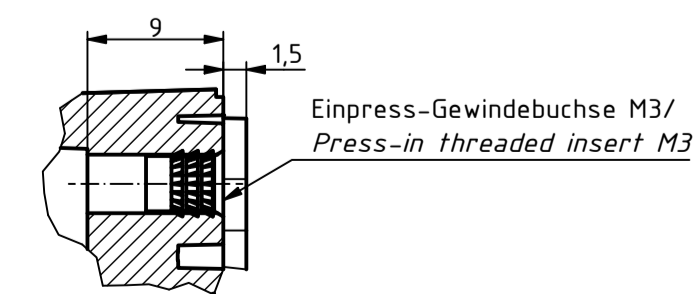

RND
components

ISO (1 : 1)

A-A (1 : 1)

A →

A →

B-B (1 : 1)

C →

C-C (1 : 1)

B →

B →

Z (2 : 1)

Y (2 : 1)

SPECIFICATION	
RND NUMBER	RND 455-01423
Distrelec NUMBER	303-75-367
RND BAR CODE NUMBER	0653415230472
Product text English	Universal EnclosureABS-PC GREY, transp. lid. IP65 60 x 140 x 210
Outer Dimensions	209.7 x 139.8 x 60mm
Inner dimension length	180.6 x 131.6 x 52.9mm
Material	ABS & Polycarbonate
Colour	light grey, similar to RAL 7035
Lid	Transparent
Wall brackets	N/A
Colour	light grey, similar to RAL 7035
Protection class	IP65 IK07