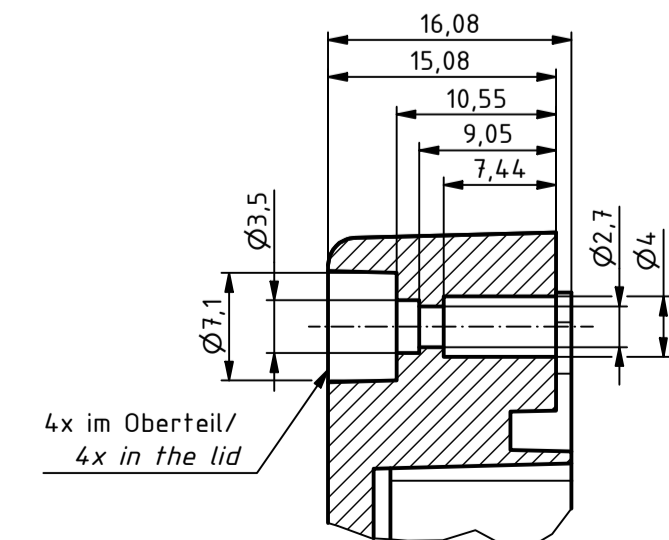

B →

B →

Z (2 : 1)

Y (2 : 1)

SPECIFICATION	
RND NUMBER	RND 455-01423
Distrelec NUMBER	303-75-367
RND BAR CODE NUMBER	0653415230472
Product text English	Universal EnclosureABS-PC GREY, transp. lid. IP65 60 x 140 x 210
Outer Dimensions	209.7 x 139.8 x 60mm
Inner dimension length	180.6 x 131.6 x 52.9mm
Material	ABS & Polycarbonate
Colour	light grey, similar to RAL 7035
Lid	Transparent
Wall brackets	N/A
Colour	light grey, similar to RAL 7035
Protection class	IP65 IK07