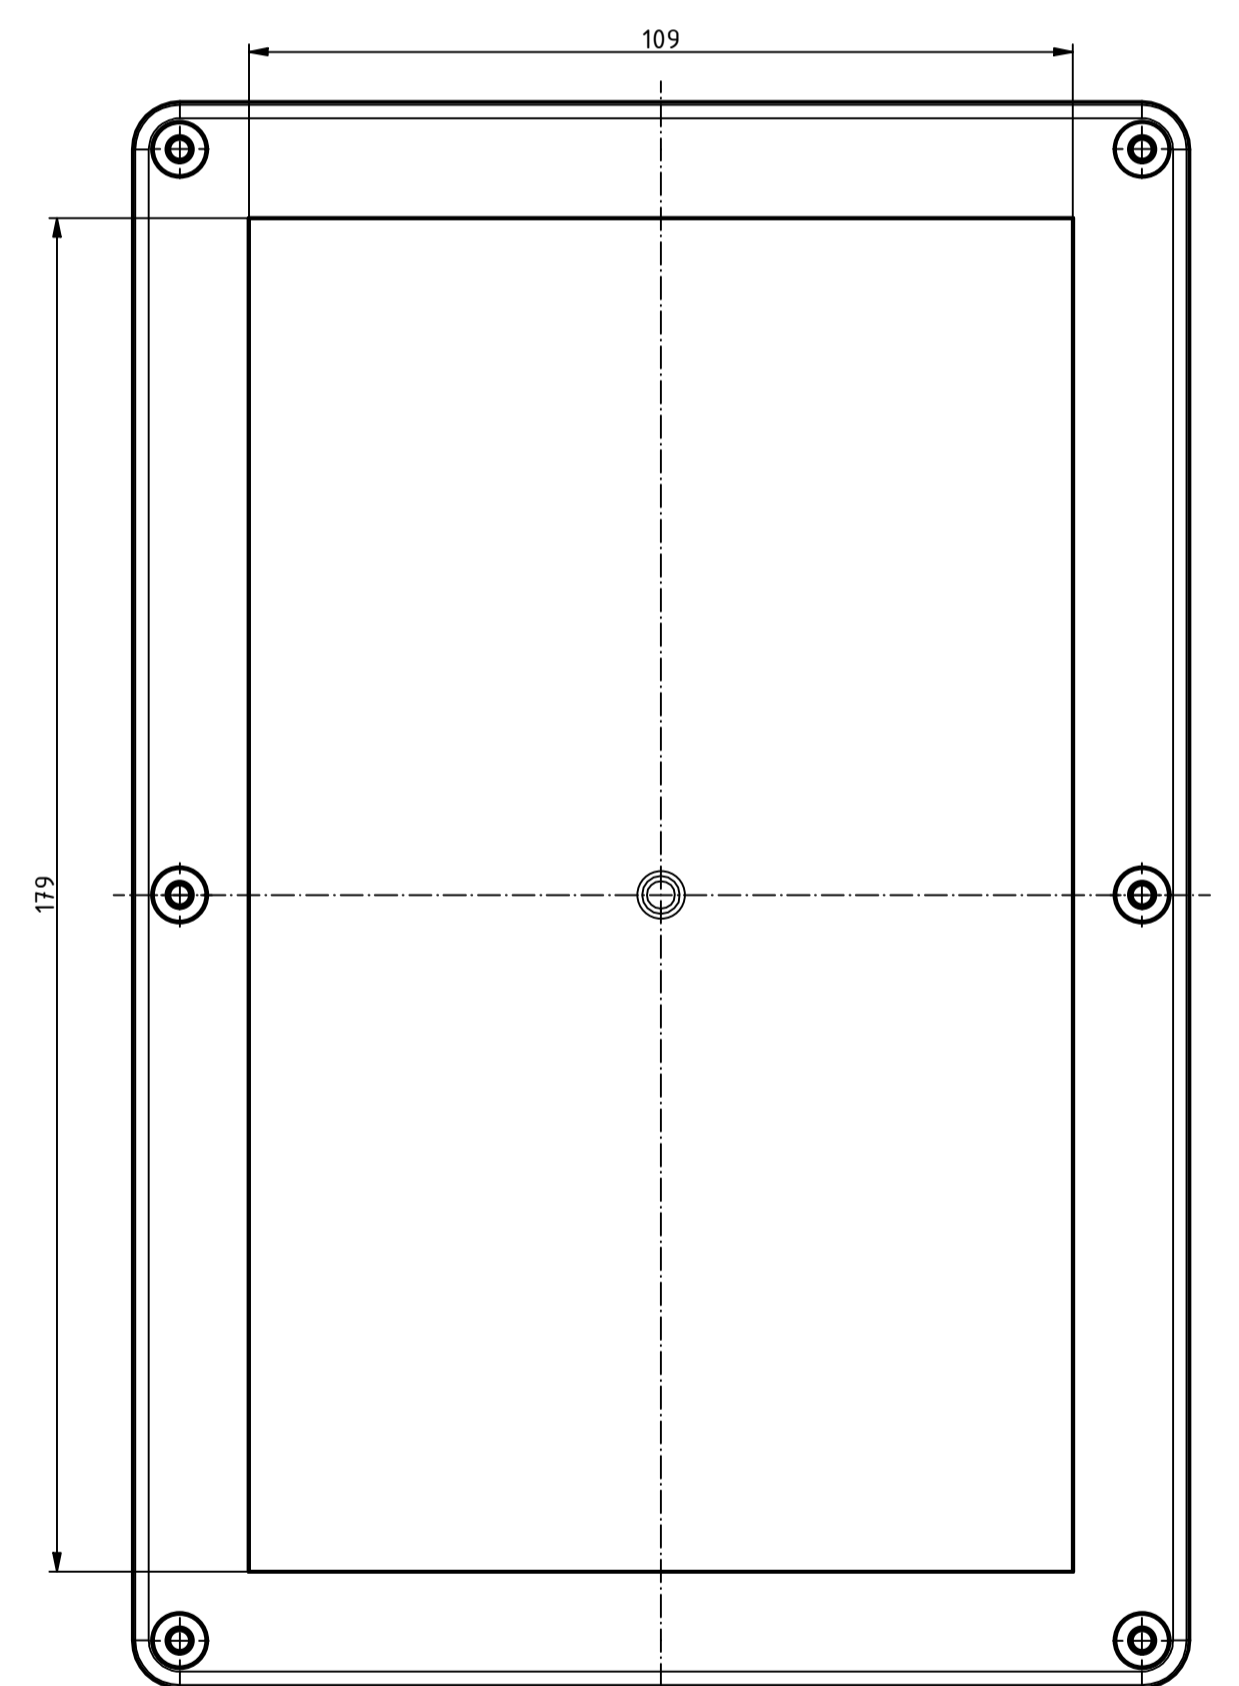

RND
components

ISO (1 : 1)

A-A (1 : 1)

A →

A →

B-B (1 : 1)

C →

C-C (1 : 1)

B →

B →

Z (2 : 1)

Y (2 : 1)

SPECIFICATION	
RND NUMBER	RND 455-01423
Distrelec NUMBER	303-75-367
RND BAR CODE NUMBER	0653415230472
Product text English	Universal EnclosureABS-PC GREY, transp. lid. IP65 60 x 140 x 210
Outer Dimensions	209.7 x 139.8 x 60mm
Inner dimension length	180.6 x 131.6 x 52.9mm
Material	ABS & Polycarbonate
Colour	light grey, similar to RAL 7035
Lid	Transparent
Wall brackets	N/A
Colour	light grey, similar to RAL 7035
Protection class	IP65 IK07