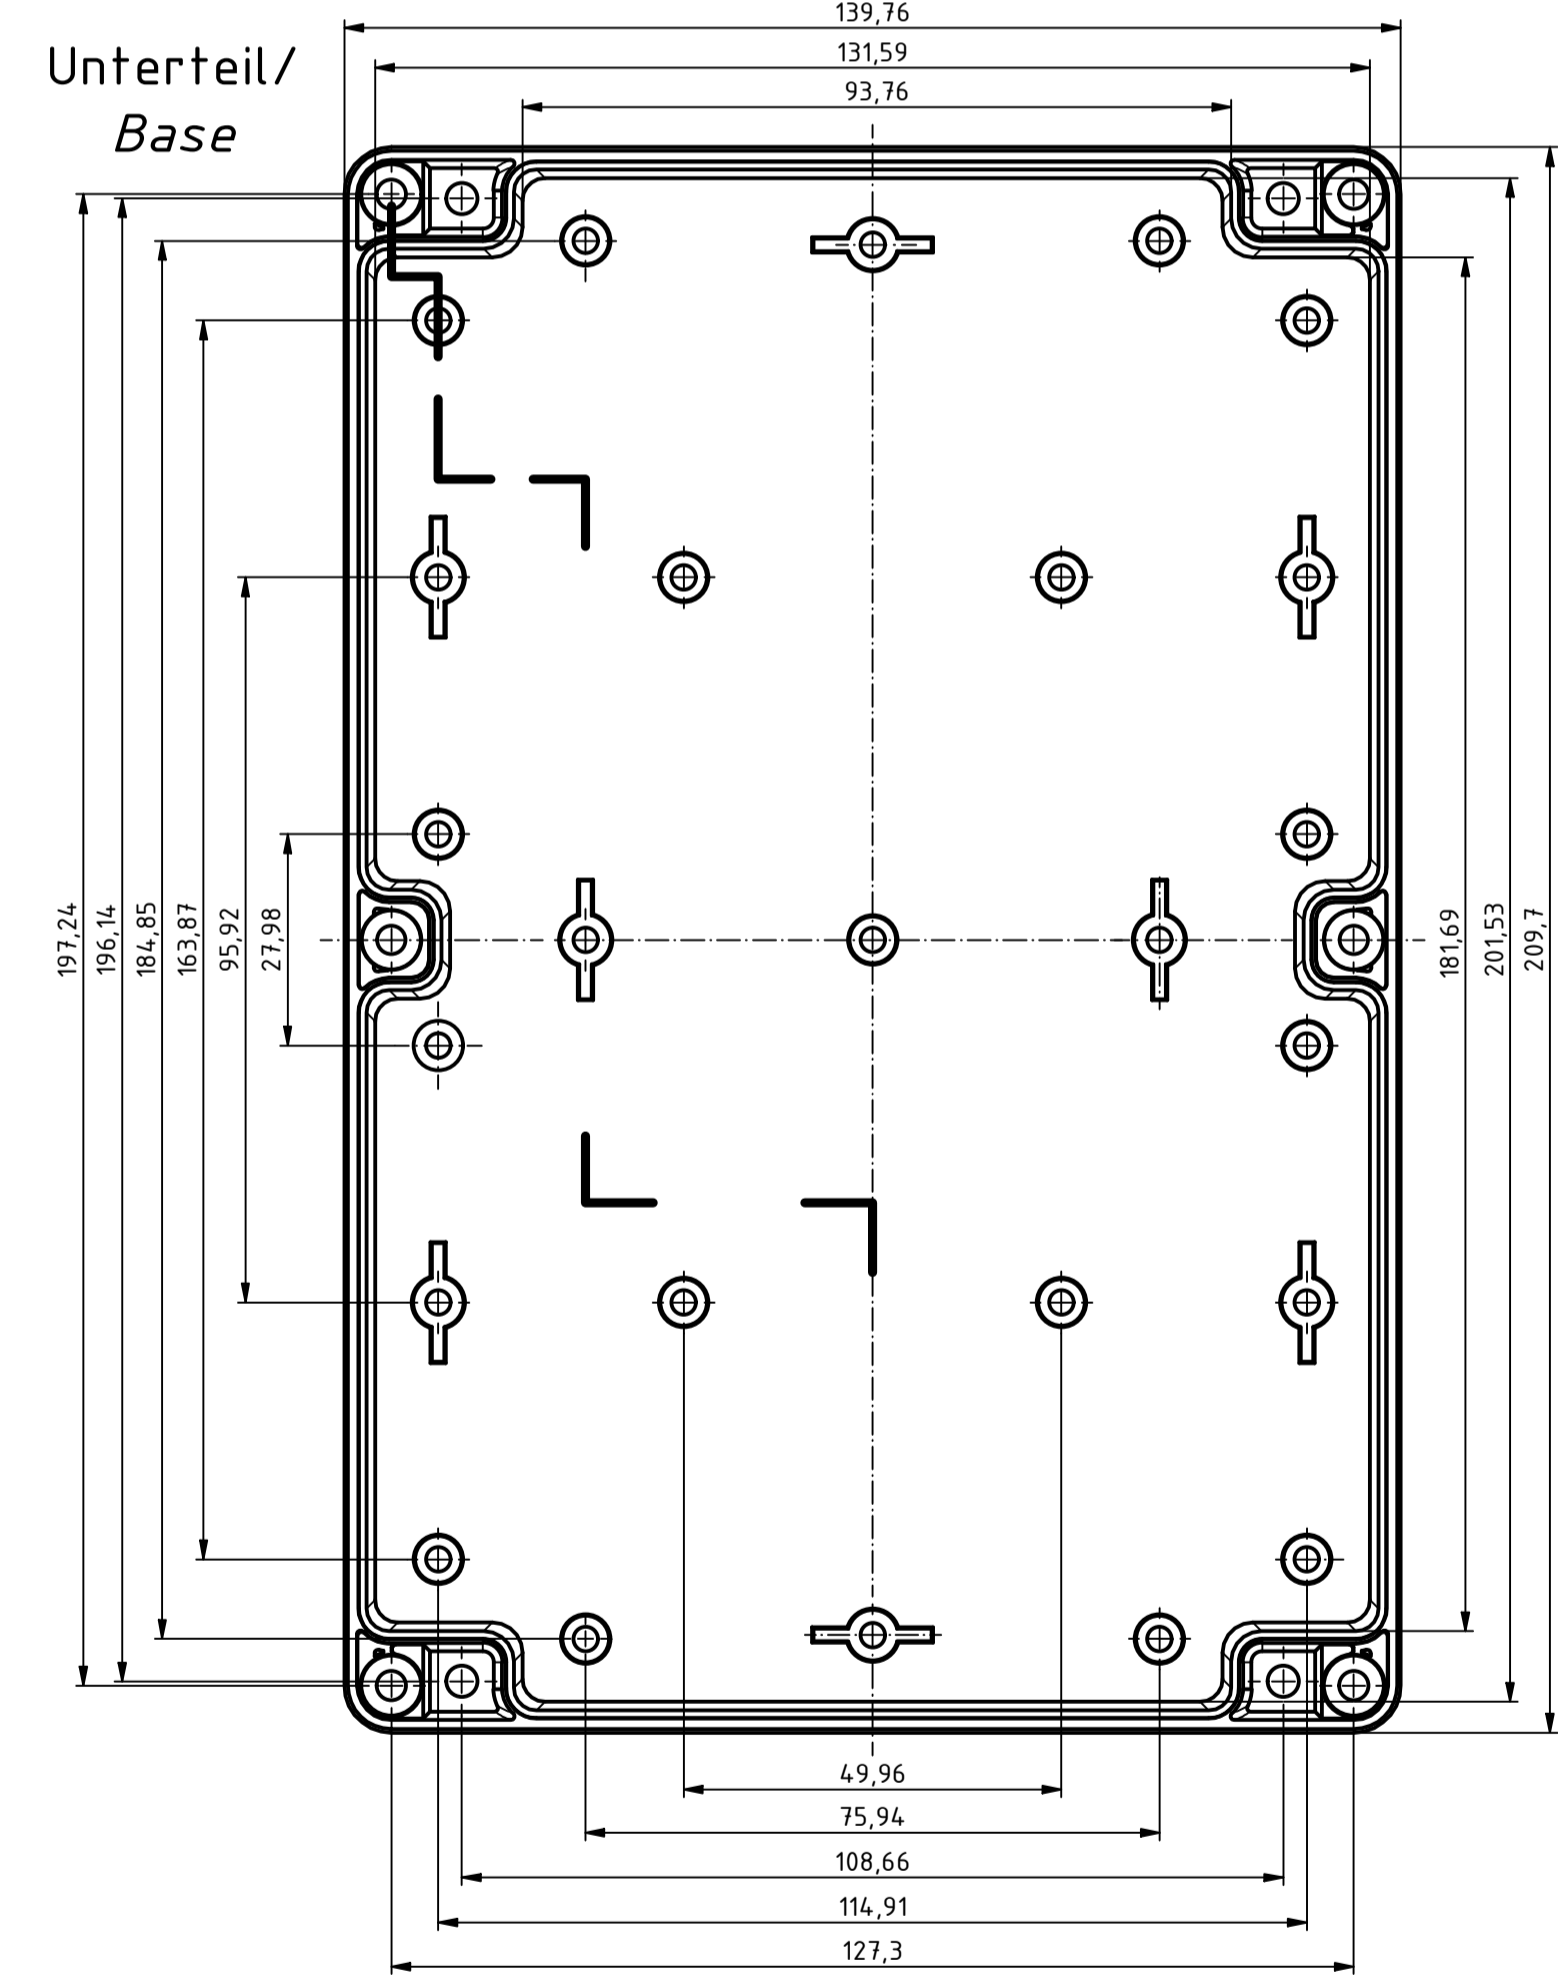

RND
components

ISO (1 : 1)

A-A (1 : 1)

A →

A →

B-B (1 : 1)

C →

C-C (1 : 1)

B →

B →

Z (2 : 1)

Y (2 : 1)

SPECIFICATION	
RND NUMBER	RND 455-01423
Distrelec NUMBER	303-75-367
RND BAR CODE NUMBER	0653415230472
Product text English	Universal EnclosureABS-PC GREY, transp. lid. IP65 60 x 140 x 210
Outer Dimensions	209.7 x 139.8 x 60mm
Inner dimension length	180.6 x 131.6 x 52.9mm
Material	ABS & Polycarbonate
Colour	light grey, similar to RAL 7035
Lid	Transparent
Wall brackets	N/A
Colour	light grey, similar to RAL 7035
Protection class	IP65 IK07