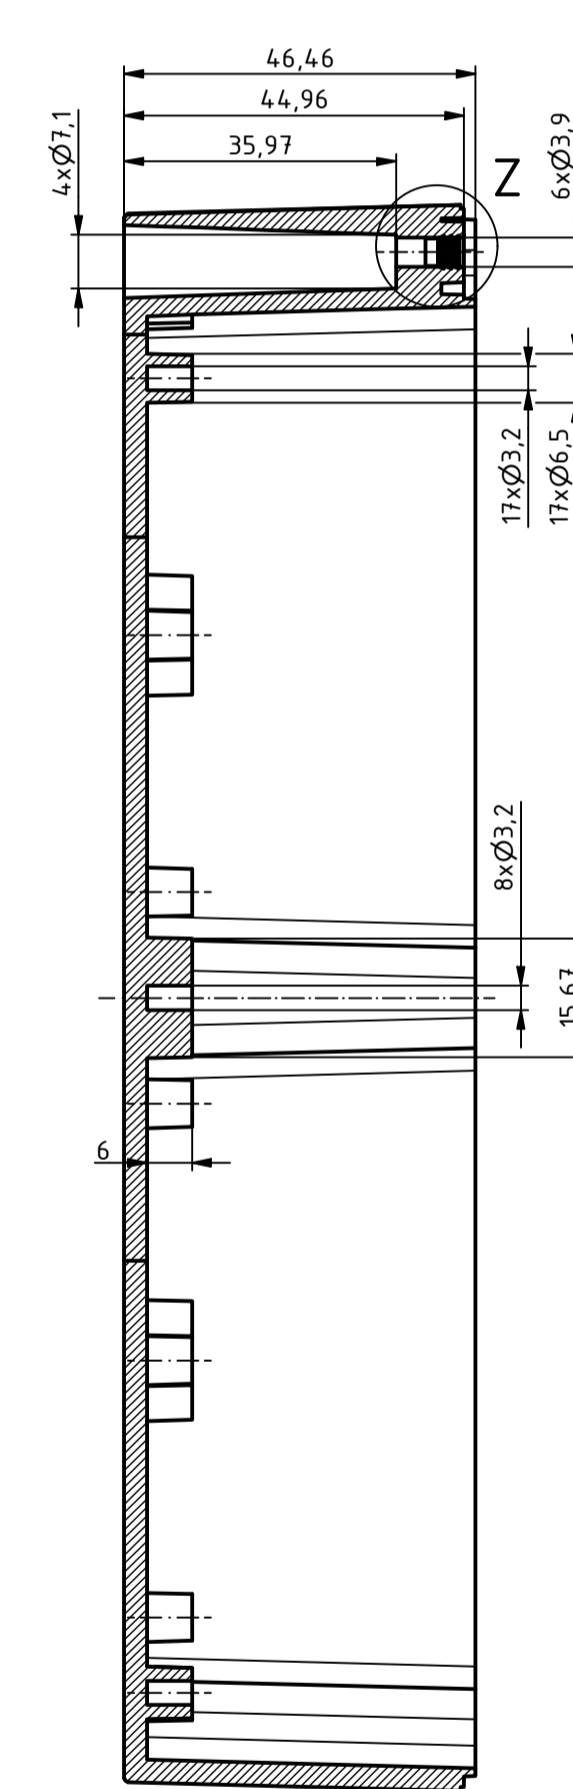

RND
components

ISO (1 : 1)

A-A (1 : 1)

A →

A →

B-B (1 : 1)

C →

C-C (1 : 1)

B →

B →

Z (2 : 1)

Y (2 : 1)

SPECIFICATION	
RND NUMBER	RND 455-01423
Distrelec NUMBER	303-75-367
RND BAR CODE NUMBER	0653415230472
Product text English	Universal EnclosureABS-PC GREY, transp. lid. IP65 60 x 140 x 210
Outer Dimensions	209.7 x 139.8 x 60mm
Inner dimension length	180.6 x 131.6 x 52.9mm
Material	ABS & Polycarbonate
Colour	light grey, similar to RAL 7035
Lid	Transparent
Wall brackets	N/A
Colour	light grey, similar to RAL 7035
Protection class	IP65 IK07