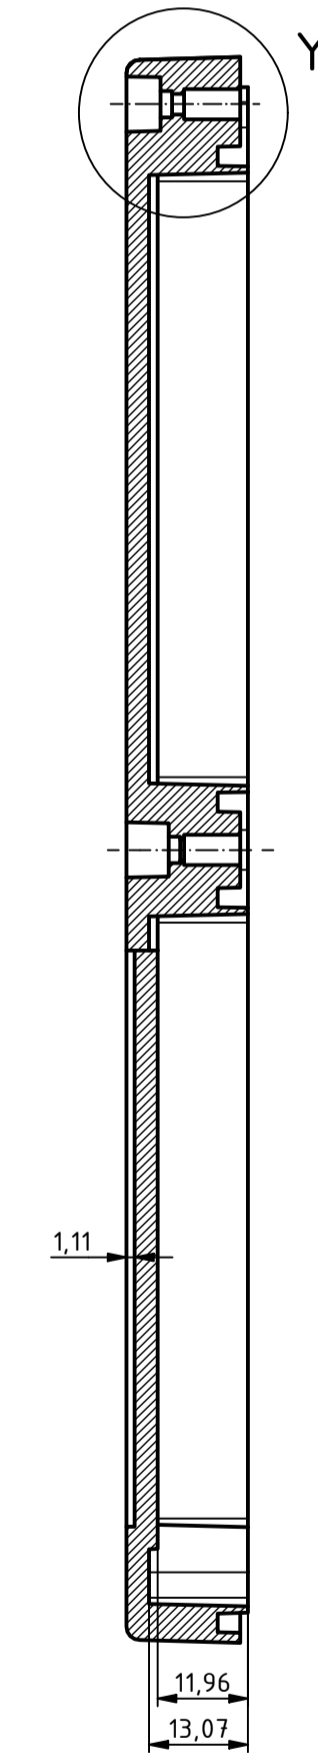

RND
components

ISO (1 : 1)

A-A (1 : 1)

A →

A →

B-B (1 : 1)

C →

C-C (1 : 1)

B →

B →

Z (2 : 1)

Y (2 : 1)

SPECIFICATION	
RND NUMBER	RND 455-01423
Distrelec NUMBER	303-75-367
RND BAR CODE NUMBER	0653415230472
Product text English	Universal EnclosureABS-PC GREY, transp. lid. IP65 60 x 140 x 210
Outer Dimensions	209.7 x 139.8 x 60mm
Inner dimension length	180.6 x 131.6 x 52.9mm
Material	ABS & Polycarbonate
Colour	light grey, similar to RAL 7035
Lid	Transparent
Wall brackets	N/A
Colour	light grey, similar to RAL 7035
Protection class	IP65 IK07