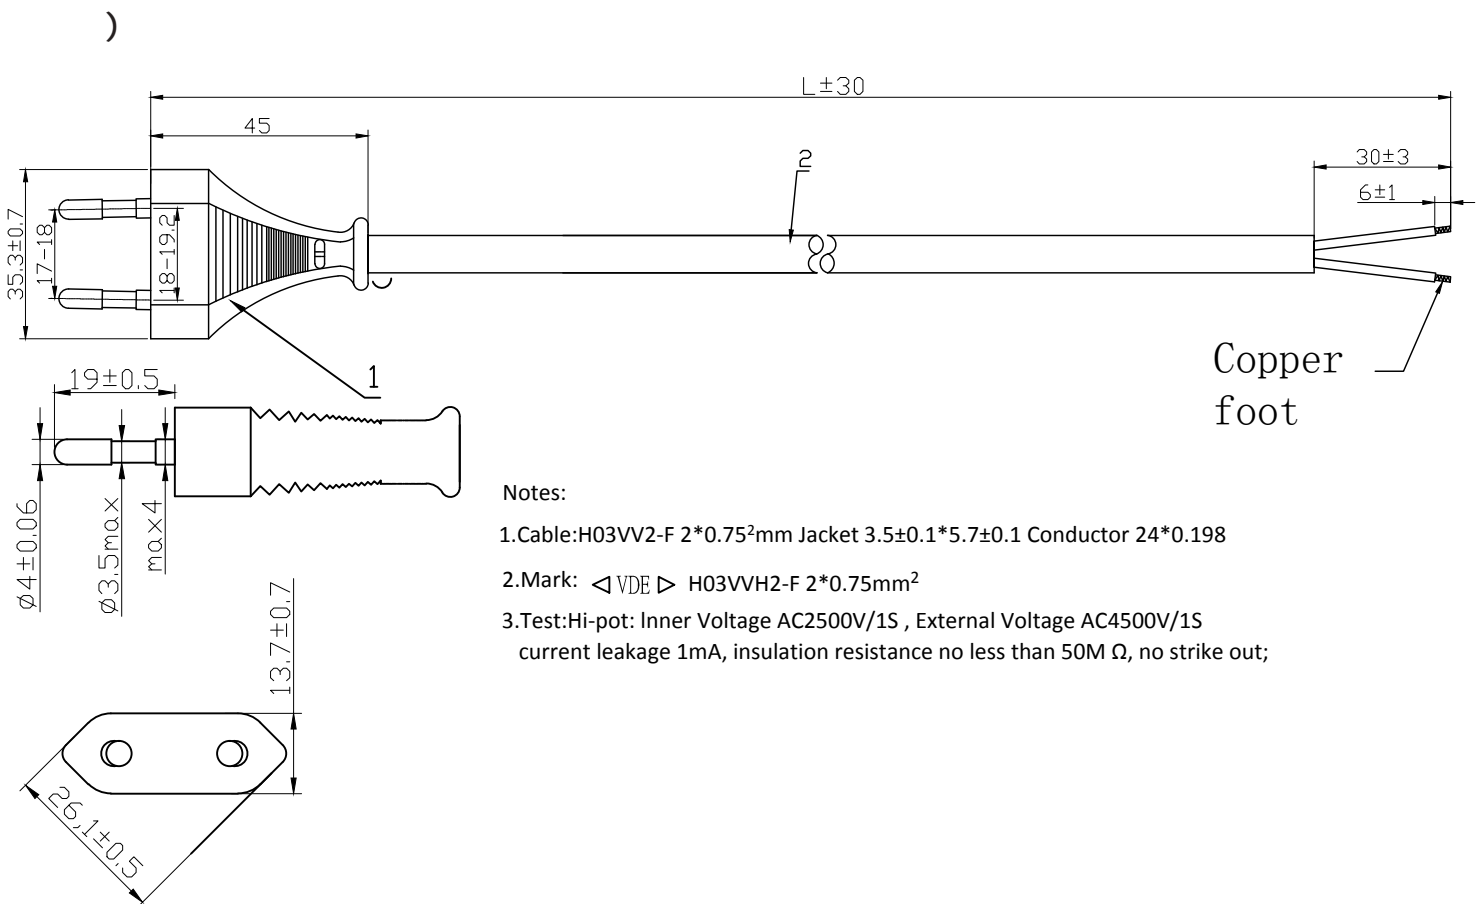

Features

- Integral lead with a non-terminated end
- The plug and lead assembly has a 2 core 0.75 mm² harmonised cable
- Each individual conductor is stripped

Specification

Connector A	Euro Male
Connector B	Open End
Connector Orientation	Straight
Cross-Section	0.75 mm ²
Current Rating	2.5 A
Jacket Colour	Black
Jacket Material	PVC
Length (L)	2 m
Voltage Rating Max.	250 V