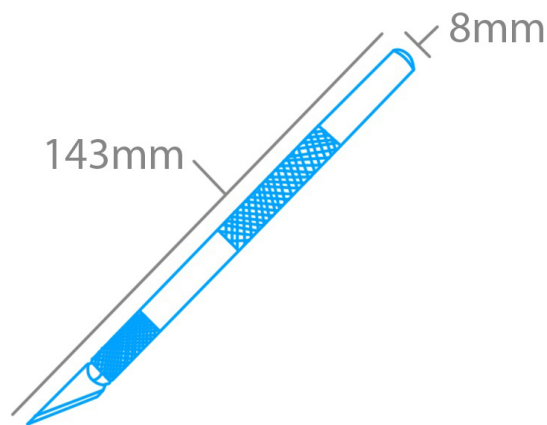

## FEATURES:

The slim aluminium 125 mm (5") handle with its knurled grip is easy to work with allowing complete control when working on detailed, delicate tasks.

For fine angle cuts, carving, etching, piercing, scoring, scraping, scribing and trimming.

## SPECIFICATION:

Weight	15 g
Length	143 mm
Blade length	18 mm

Art. Nr.

RND 550-00215