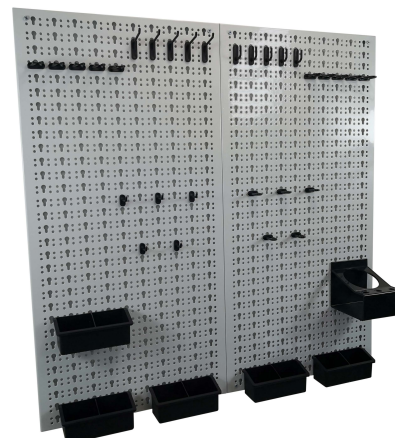

# Pegboard Tool Wall, 35 Pieces

## Features

- Made of hardwearing materials for longevity
- Convenient and moveable trays and hooks
- Metal Holder, 5x Plastic Bins, 29x Plastic Hooks included in delivery

## Specification

Length	800 mm
Width	800 mm
Height	15 mm

**Art. Nr.**  
**RND 600-00147**