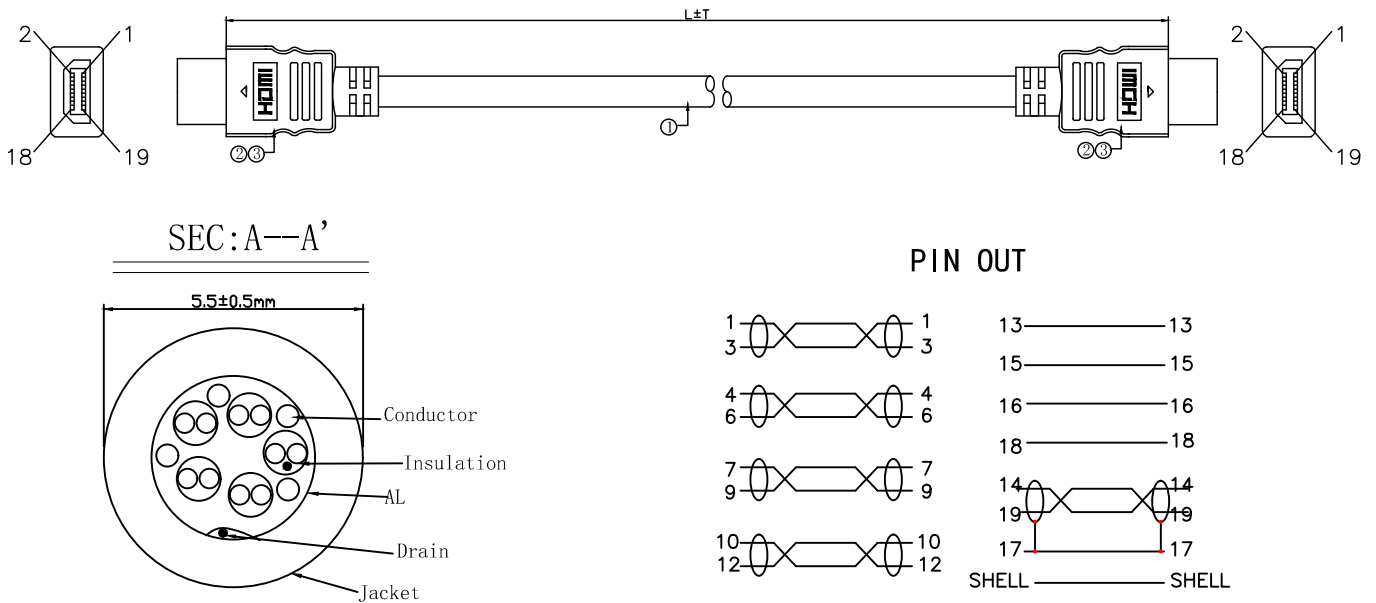

Specification

Cable Type	HDMI 1.4
Connector A	HDMI Plug
Connector B	HDMI Plug
Connector Design - Side A	Straight
Connector Design - Side B	Straight
Jacket Colour	Black
Jacket Material	PVC
Length	2 m
Picture Resolution	3840 x 2160
Plating Material	Gold
Outside Diameter	5.5 mm

Drawing

Art. Nr.
RND 765-00271