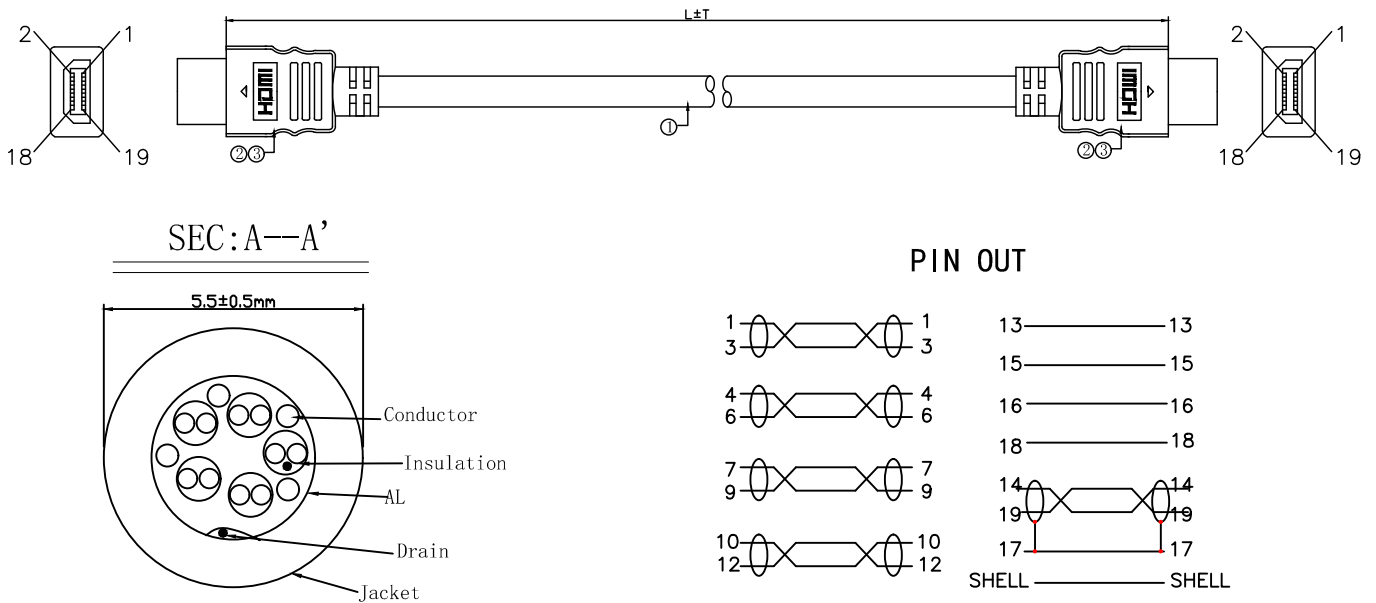

HDMI Cable

Features

- High Speed HDMI cable with Ethernet
- Suitable for device networking and is able to handle video resolutions of 1080p and beyond, including advanced display technologies such as 4K, 3D, and Deep Colour
- Quality cable with improved shielding

Specification

Cable Type	HDMI 1.4
Connector A	HDMI Plug
Connector B	HDMI Plug
Connector Design - Side A	Straight
Connector Design - Side B	Straight
Jacket Colour	Black
Jacket Material	PVC
Length	5 m
Picture Resolution	3840 x 2160
Plating Material	Gold
Outside Diameter	5.5 mm

Drawing

Art. Nr.
RND 765-00272