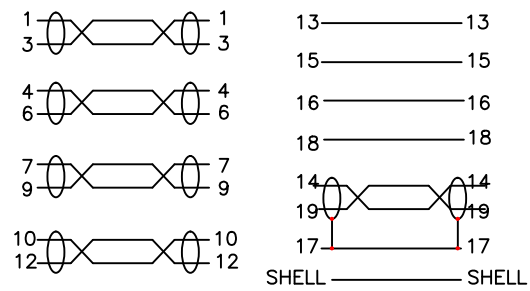

Features

- High Speed HDMI cable with Ethernet
- Suitable for device networking and is able to handle video resolutions of 1080p and beyond, including advanced display technologies such as 4K, 3D, and Deep Colour
- Quality cable with improved shielding

Specification

Cable Type	HDMI 1.4
Connector A	HDMI Plug
Connector B	HDMI Plug
Connector Design - Side A	Straight
Connector Design - Side B	Straight
Jacket Colour	Black
Jacket Material	PVC
Length	3 m
Picture Resolution	3840 x 2160
Plating Material	Gold
Outside Diameter	5.5 mm

Drawing

SEC: A--A'

PIN OUT

Art. Nr.
RND 765-00273