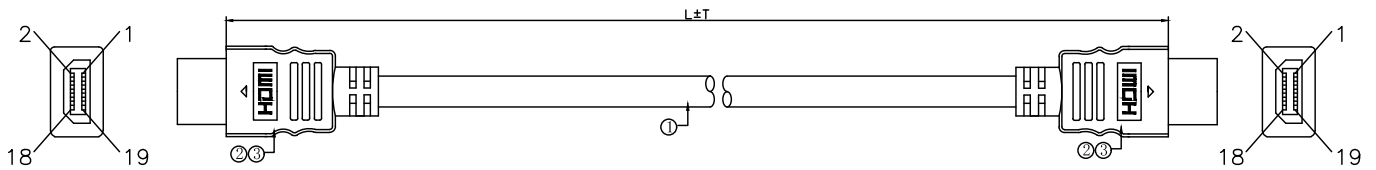

Features

- High Speed HDMI cable with Ethernet
- Suitable for device networking and is able to handle video resolutions of 1080p and beyond, including advanced display technologies such as 4K, 3D, and Deep Colour
- Quality cable with improved shielding

Specification

Cable Type	HDMI 1.4
Connector A	HDMI Plug
Connector B	HDMI Plug
Connector Design - Side A	Straight
Connector Design - Side B	Straight
Jacket Colour	Black
Jacket Material	PVC
Length	3 m
Picture Resolution	3840 x 2160
Plating Material	Gold
Outside Diameter	5.5 mm

Drawing

SEC: A--A'

PIN OUT

Art. Nr.
RND 765-00273