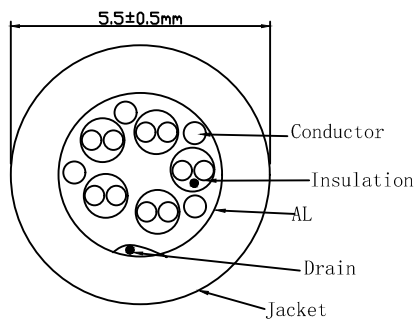

Specification

Cable Type	HDMI 1.4
Connector A	HDMI Plug
Connector B	HDMI Plug
Connector Design - Side A	Straight
Connector Design - Side B	Straight
Jacket Colour	Black
Jacket Material	PVC
Length	3 m
Picture Resolution	3840 x 2160
Plating Material	Gold
Outside Diameter	5.5 mm

Drawing

SEC: A--A'

PIN OUT

Art. Nr.
RND 765-00273