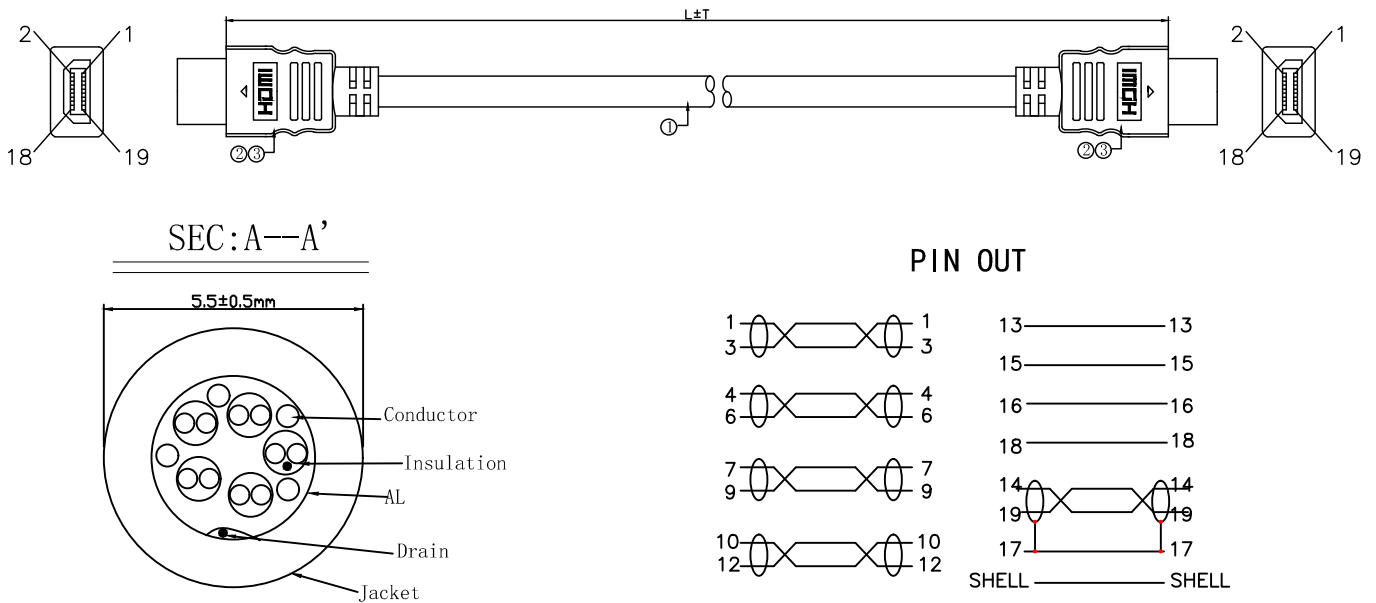

Specification

Cable Type	HDMI 1.4
Connector A	HDMI Plug
Connector B	HDMI Plug
Connector Design - Side A	Straight
Connector Design - Side B	Straight
Jacket Colour	Black
Jacket Material	PVC
Length	7.5 m
Picture Resolution	3840 x 2160
Plating Material	Gold
Outside Diameter	5.5 mm

Drawing

Art. Nr.
RND 765-00276