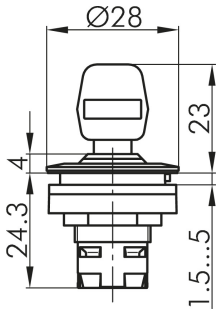

### Key Actuator, maintained RRJSSA14

Description:  
including two keys  
other lock types on request

DESIGNPREIS  
2007

NOMINIERT

Category: Key Switches (momentary/maintained)  
Series: RONTRON-RJUWEL  
Panel cut-out: Ø 22.3 mm  
Protection class: II (protective insulation)  
Degree of protection: IP65  
Switching function: maintained action  
Colour: silver-coloured  
component colour: front bezel  
Shape: round

Legend

I = Switching position

➤ = Spring return

● = Key removable position