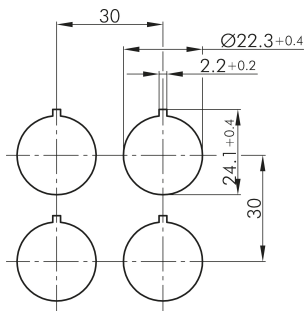

### Key Actuator, maintained RRJSSA14

Description:  
including two keys  
other lock types on request

DESIGNPREIS  
2007

NOMINIERT

Category: Key Switches (momentary/maintained)  
Series: RONTRON-RJUWEL  
Panel cut-out: Ø 22.3 mm  
Protection class: II (protective insulation)  
Degree of protection: IP65  
Switching function: maintained action  
Colour: silver-coloured  
component colour: front bezel  
Shape: round

Legend

I = Switching position

➤ = Spring return

● = Key removable position