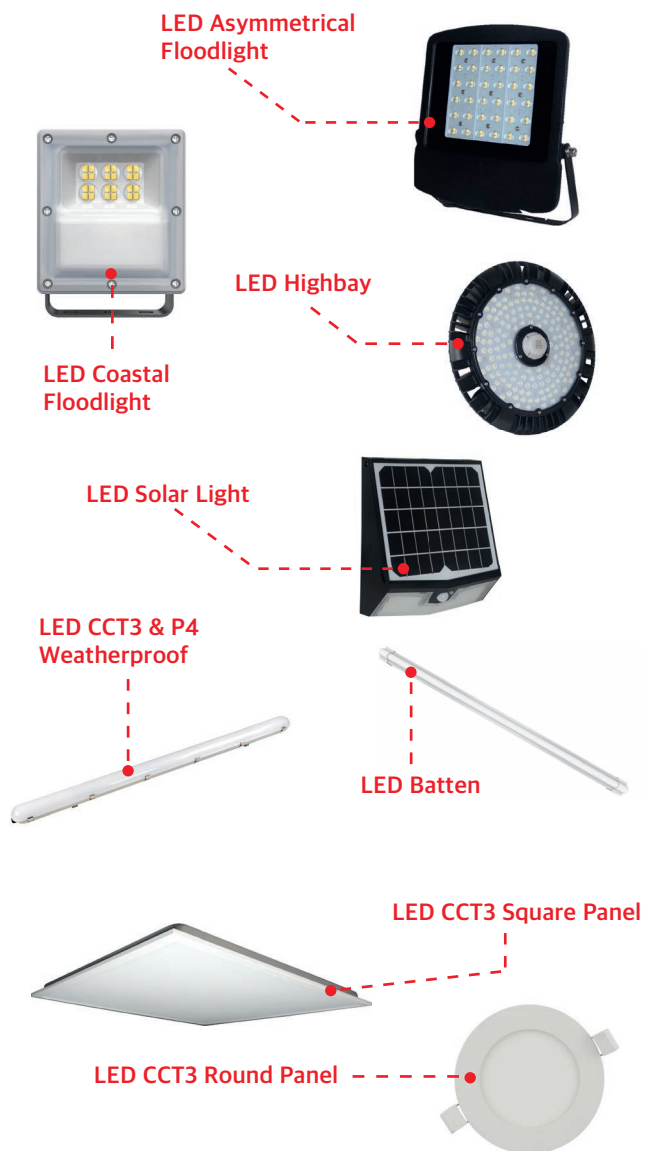

RS PRO products are audited against demanding international standards, inspected for durability and consistency and tested by leading engineers.

NEW LIGHTING PRODUCTS 2022

Scan to visit the RS PRO
Lighting range online

NEW LIGHTING PRODUCTS 2022

Professionally approved products and a wide choice make the RS PRO range the perfect sustainable solution.

RS CODE	LED Floodlights
231-8122	50W LED Asymmetrical Range 130Lm+
231-8124	70W LED Asymmetrical Range 130Lm+
231-8125	100W LED Asymmetrical Range 130Lm+
231-8126	150W LED Asymmetrical Range 130Lm+
231-8127	200W LED Asymmetrical Range 130Lm+
231-8128	10W LED Coastal Floodlight
231-8129	20W LED Coastal Floodlight
231-8130	30W LED Coastal Floodlight
231-8131	50W LED Coastal Floodlight
231-8132	100W LED Coastal Floodlight