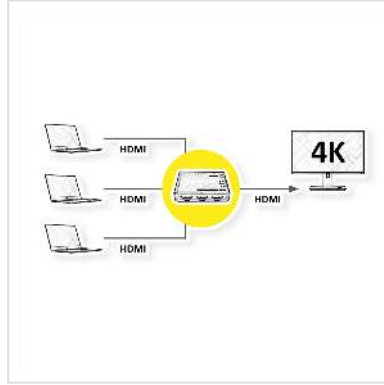

ROLINE 4K HDMI Switch, 3-way

Product No. 14.01.3575
Manufacturer ROLINE
Manufacturer No. 14.01.3575
EAN (single piece) 7611990145935

roline
Designed for Professionals

2160p
UHD-1

4K

3D
capable

Displays the video output of up to 3 HDMI sources on a monitor or projector.

- Shows the Video output of 3 HDMI devices like e.g. DVD player, video camera or game console on one monitor
- Supports HDMI High Speed
- Video input can be switched by button on the switch or remote control
- Supports nominal resolution of up to 3840 x 2160 @60Hz
- Supports high-resolution display of up to 480p, 576p, 720p, 1080i, 1080p, 2160p
- Supports uncompressed audio such as LPCM
- Supports compressed audio such as DTS Digital, Dolby Digital (including DTS-HD and Dolby True HD)
- Power supply needed (5VDC, 1A)
- Colour: Black

- Contents: HDMI switch

Technical specifications

Manufacturer	ROLINE
Product group	Splitters and selectors
Product type	HDMI-Video-Switch

Colour	black
Scope of delivery	HDMI Switch, main adapter, remote control
Interface	HDMI
Inputs	3
Outputs	1
Video input	3x HDMI Female
Video output	1x HDMI Female
Max. resolution (nom.)	max. 3840x2160
Dimensions (HxWxD)	18 x 80 x 58 mm
Power supply output	5 VDC, 1A
Technical particularity	Switching by push buttons / remote control
Accessories: rechargeable battery optional	not applicable
Accessories: Rechargeable battery/battery required	not applicable
height	18 mm
width	80 mm
depth	58 mm
Weight	156.1 g