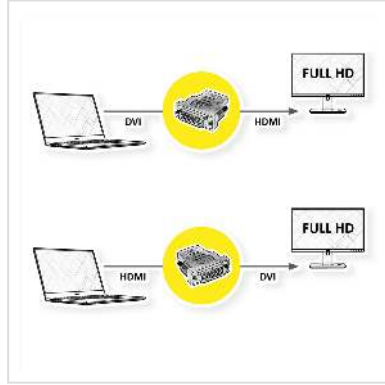

ROLINE DVI-HDMI Adapter, DVI M - HDMI F

Product No.	12.03.3116
Manufacturer	ROLINE
Manufacturer No.	12.03.3116
EAN (single piece)	7611990189076

roline
Designed for Professionals

2K

1080p
FULL HD

You want to connect your Plasma or LCD TV with HDMI interface to your DVI graphic card while using a HDMI cable?

Then you need our HDMI-DVI-Adapter!

- For connecting a HDMI cable to a DVI interface
- Adapter with 24+1 DVI Male (DVI-D) and HDMI Female

Technical specifications

Manufacturer	ROLINE
Product group	Adapters, Terminators, Converters
Product type	HDMI-DVI Adapter
Colour	black
Scope of delivery	1x Adapter
Max. resolution	1920 x 1080 / 1920 x 1200 @60Hz (2K, Full HD)
Side 1 connection (PC)	HDMI Female
Side 2 connection (Peripherals)	DVI Male
Side 1 Connector Type	DVI-D 24+1, Dual-Link

Side 1 Connector Gender	Male
Side 2 Connector Type	HDMI Type A
Side 2 Connector Gender	Female
Active / Passive	Passive
Conversion direction	DVI-HDMI
Area of application	External
Dimensions (HxWxD)	50 x 40 x 15 mm
Hand locking screws	Yes
Height	50 mm
Width	40 mm
Depth	15 mm
Weight	31.2 g