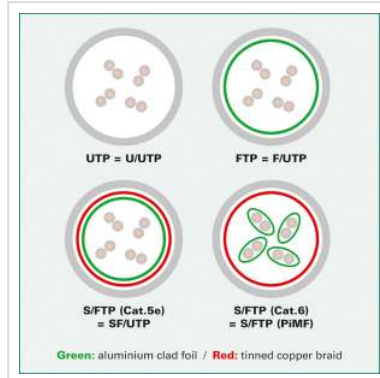

ROLINE S/FTP Patch Cord Cat.6A, Component Level, LSOH, red, 15 m

Product No. 21.15.2818
Manufacturer ROLINE
Manufacturer No. 21.15.2818
EAN (single piece) 7611990154029

roline[®]
Designed for Professionals

- Patch cable for networking connections between devices.
- Prepared double shielded Twisted Pair cable with screened RJ-45 connectors on both ends.
- Durable due to moulded kink protection.
- Flexible cable, suitable for narrow bending.
- High quality plugs with gold plated contacts.
- Contact settings 1:1, in accordance with the EIA/TIA 568 standard.
- Construction: 4-pair stranded copper wire.
- Complete braid shielding. Pairs shielded with aluminium clad polyester foil.

100% Component Level testing

Technical specifications

Manufacturer	ROLINE
Product group	Twisted Pair Cable
Product type	S/FTP Patchcord
Colour	red
Length	15 m

Shield type	SFTP
Transfer quality	Cat6A / Class EA
Component-Level certified	Yes
Quantity of wires	8
Conductor type	Wire
Crossed	No
Colour (Spout)	red
Cable LSOH	Yes
Side 1 Connector Type	RJ-45
Side 1 Connector Gender	Male
Side 2 Connector Type	RJ-45
Side 2 Connector Gender	Male
Connector Type RJ45	Standard