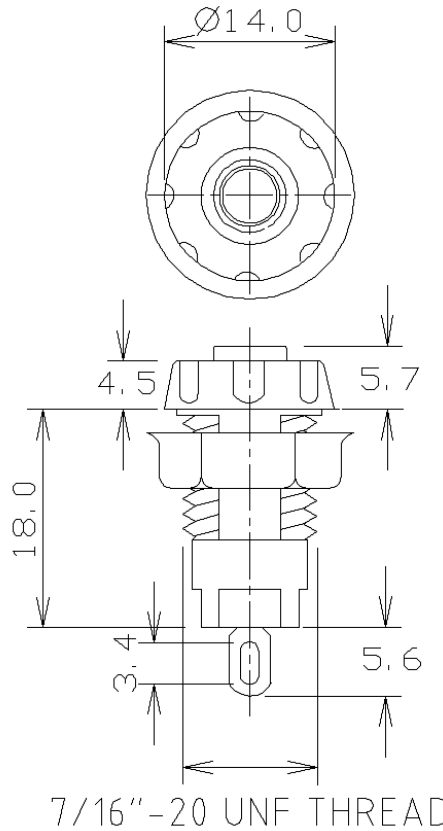

## 4mm PANEL SOCKET S16C

**FCR14460**  
4mm PANEL SOCKET  
S16C BLACK WITH NUT

**FCR14461**  
4mm PANEL SOCKET  
S16C RED WITH NUT

**FCR14462**  
4mm PANEL SOCKET  
S16C YELLOW WITH NUT

**FCR14463**  
4mm PANEL SOCKET  
S16C BLUE WITH NUT

**FCR14464**  
4mm PANEL SOCKET  
S16C GREY WITH NUT

**FCR14465**  
4mm PANEL SOCKET  
S16C GREEN WITH NUT

**FCR14467**  
4mm PANEL SOCKET  
S16C WHITE WITH NUT

PANEL MOUNTING  
HOLE DETAILS

For further information, contact: [sales@cliffuk.co.uk](mailto:sales@cliffuk.co.uk)