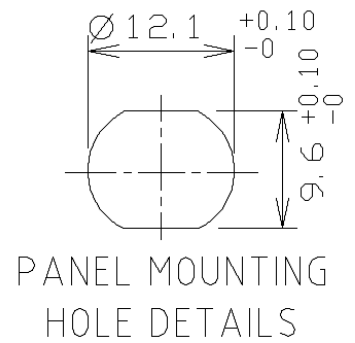

PANEL MOUNTING
HOLE DETAILS

For further information, contact: sales@cliffuk.co.uk

Cliff Electronic Components Limited,
76 Holmethorpe Avenue, Holmethorpe Ind. Estate,
Redhill, Surrey RH1 2PF U.K.
Tel: +44 (0)1737 771375 Fax: +44 (0)1737 766012

Visit us online at:
www.cliffuk.co.uk