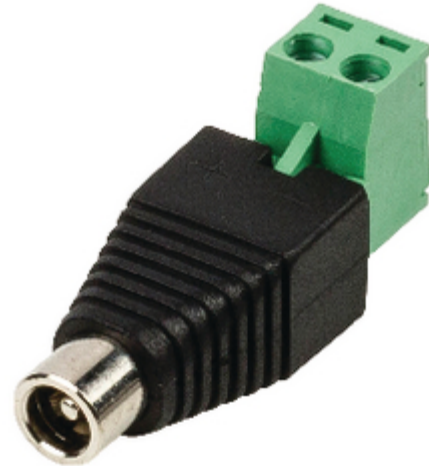

CCTV Connector DC Cable Female

General information

DC power connector with terminal block (female).

Features

- Flexible use
- Type: 5.5 x 2.1 mm
- Dimensions: 40 x 13 x 14 mm

Specifications

Interface:	DC Cable
Gender of contacts:	Female

Package contents

5x terminal connector

Sales information

Order code:	SAS-PCF10
Product description:	CCTV Connector DC Cable Female
Packaging:	Polybag
Brand name:	König

Quantity	LxWxH (mm)	Weight
1	20x10x45	9 gr.
5	70x20x100	53 gr.
2000	360x280x430	21960 gr.