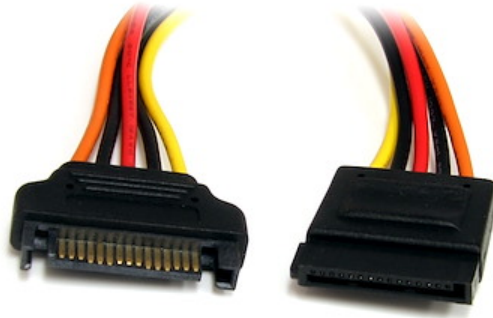

12in 15 pin SATA Power Extension Cable

Product ID: SATAPOWEXT12

The SATAPOWEXT12 SATA Power Extension Cable (15-pin, 12-inch) enables you to extend the reach between internal SATA power and drive connections by up to 12 inches.

The extension cable helps to simplify drive installation by overcoming typical connection limitations and reduces the risk of damage to the drive or motherboard SATA connectors by eliminating the need to strain or stretch the cable in order to make the necessary connection.

This SATA Power Extension Cord is backed by StarTech.com's lifetime warranty.

Certifications, Reports and Compatibility

Applications

- Provides flexibility in SATA drive and cable placement, when building or upgrading systems
- Extend SATA backplane adapter connections
- Extend SATA Drive Dock connections

Features

- Male to Female (15-pin) SATA Power Connectors
 - Offers 12" in cable length
-

Connector(s)

Warranty	Lifetime
Connector A	SATA Power (15 pin)
Connector B	SATA Power (15 pin)

Physical Characteristics