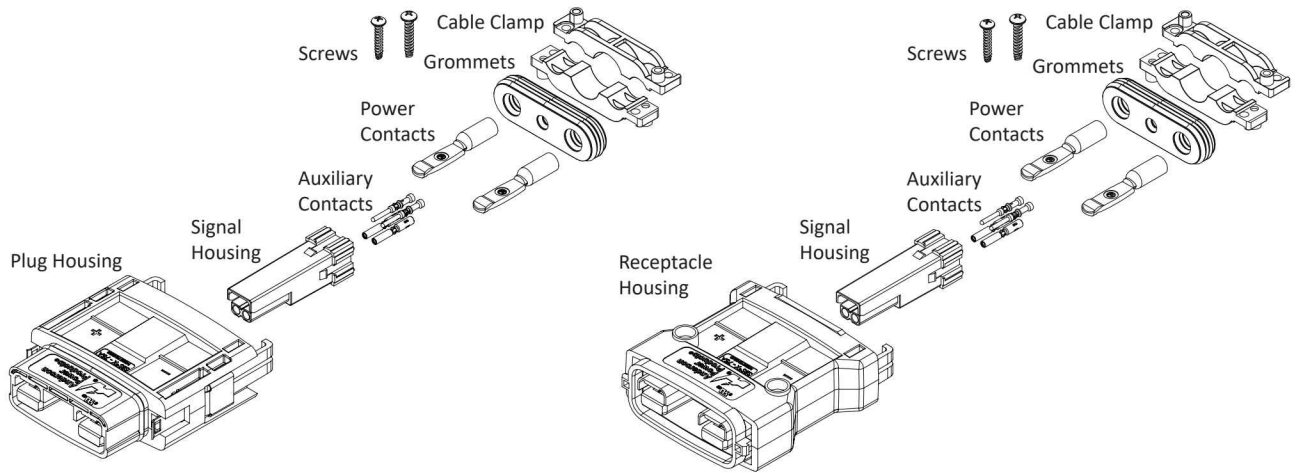

COMPONENTS

Wire-to-Wire

Wire-to-Panel Mount

Panel Mount-to-Panel Mount

ORDERING INFORMATION - Color denotes signal housing only. All other housings are black.

Step 1: Select the Housing Kit - Packaged as Individual Kits. Contacts and Grommets Sold Separately, See Step 2 & 3

Image	Part Number	Description- Sealed SBS®X-75A	Kit Includes- Housing, Signal Housing and Below Parts
	Minimum Quantity		1
	SBSX75A-PLUG-KIT-RED	Male Plug - Red	Latches, Cable Clamp, Hardware & Front O-Rings
	SBSX75A-PLUG-KIT-BLU	Male Plug - Blue	Latches, Cable Clamp, Hardware & Front O-Rings
	SBSX75A-PLUG-KIT-GRA	Male Plug - Gray	Latches, Cable Clamp, Hardware & Front O-Rings
	SBSX75A-PLUG-KIT-BLK	Male Plug - Black	Latches, Cable Clamp, Hardware & Front O-Rings
	SBSX75A-REC-KIT-RED	Female Receptacle - Red	Cable Clamp, Hardware
	SBSX75A-REC-KIT-BLU	Female Receptacle - Blue	Cable Clamp, Hardware
	SBSX75A-REC-KIT-GRA	Female Receptacle - Gray	Cable Clamp, Hardware
	SBSX75A-REC-KIT-BLK	Female Receptacle - Black	Cable Clamp, Hardware
	SBSX75A-PMREC-KIT-RED	Panel Mount Receptacle - Red *	Panel Gasket, Mounting O-Rings
	SBSX75A-PMREC-KIT-BLU	Panel Mount Receptacle - Blue *	Panel Gasket, Mounting O-Rings
	SBSX75A-PMREC-KIT-GRA	Panel Mount Receptacle - Gray *	Panel Gasket, Mounting O-Rings
	SBSX75A-PMREC-KIT-BLK	Panel Mount Receptacle - Black *	Panel Gasket, Mounting O-Rings
	SBSX75A-PMPLUG-KIT-RED	Panel Mount Plug - Red *	Front O-Ring, Panel Gasket, Mounting O-Rings
	SBSX75A-PMPLUG-KIT-BLU	Panel Mount Plug - Blue *	Front O-Ring, Panel Gasket, Mounting O-Rings
	SBSX75A-PMPLUG-KIT-GRA	Panel Mount Plug - Gray *	Front O-Ring, Panel Gasket, Mounting O-Rings
	SBSX75A-PMPLUG-KIT-BLK	Panel Mount Plug - Black *	Front O-Ring, Panel Gasket, Mounting O-Rings