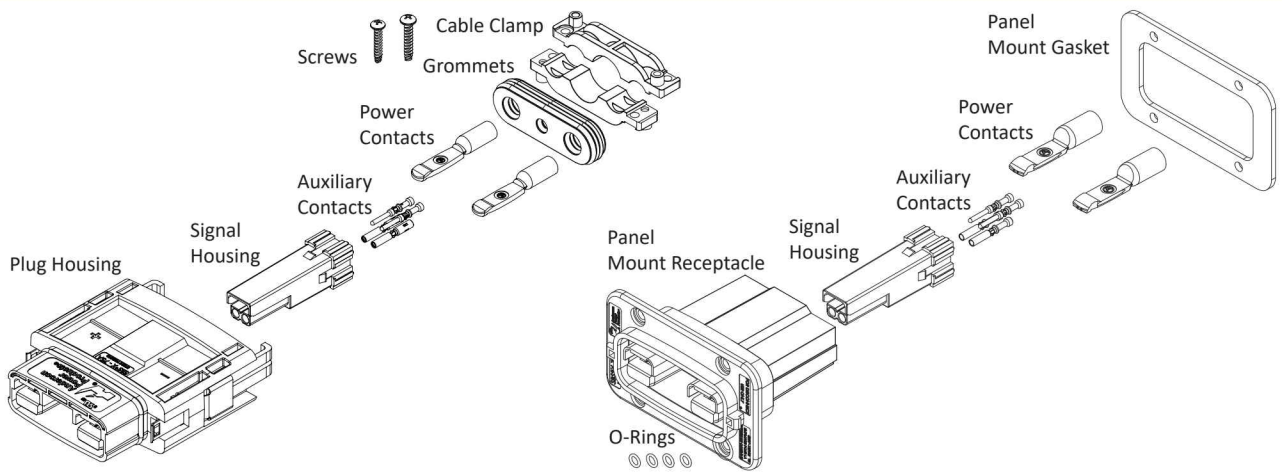

COMPONENTS

Wire-to-Wire

Wire-to-Panel Mount

Panel Mount-to-Panel Mount

ORDERING INFORMATION - Color denotes signal housing only. All other housings are black.

Step 1: Select the Housing Kit - Packaged as Individual Kits. Contacts and Grommets Sold Separately, See Step 2 & 3

Image	Part Number	Description- Sealed SBS®X-75A	Kit Includes- Housing, Signal Housing and Below Parts
	Minimum Quantity		1
	SBSX75A-PLUG-KIT-RED	Male Plug - Red	Latches, Cable Clamp, Hardware & Front O-Rings
	SBSX75A-PLUG-KIT-BLU	Male Plug - Blue	Latches, Cable Clamp, Hardware & Front O-Rings
	SBSX75A-PLUG-KIT-GRA	Male Plug - Gray	Latches, Cable Clamp, Hardware & Front O-Rings
	SBSX75A-PLUG-KIT-BLK	Male Plug - Black	Latches, Cable Clamp, Hardware & Front O-Rings
	SBSX75A-REC-KIT-RED	Female Receptacle - Red	Cable Clamp, Hardware
	SBSX75A-REC-KIT-BLU	Female Receptacle - Blue	Cable Clamp, Hardware
	SBSX75A-REC-KIT-GRA	Female Receptacle - Gray	Cable Clamp, Hardware
	SBSX75A-REC-KIT-BLK	Female Receptacle - Black	Cable Clamp, Hardware
	SBSX75A-PMREC-KIT-RED	Panel Mount Receptacle - Red *	Panel Gasket, Mounting O-Rings
	SBSX75A-PMREC-KIT-BLU	Panel Mount Receptacle - Blue *	Panel Gasket, Mounting O-Rings
	SBSX75A-PMREC-KIT-GRA	Panel Mount Receptacle - Gray *	Panel Gasket, Mounting O-Rings
	SBSX75A-PMREC-KIT-BLK	Panel Mount Receptacle - Black *	Panel Gasket, Mounting O-Rings
	SBSX75A-PMPLUG-KIT-RED	Panel Mount Plug - Red *	Front O-Ring, Panel Gasket, Mounting O-Rings
	SBSX75A-PMPLUG-KIT-BLU	Panel Mount Plug - Blue *	Front O-Ring, Panel Gasket, Mounting O-Rings
	SBSX75A-PMPLUG-KIT-GRA	Panel Mount Plug - Gray *	Front O-Ring, Panel Gasket, Mounting O-Rings
	SBSX75A-PMPLUG-KIT-BLK	Panel Mount Plug - Black *	Front O-Ring, Panel Gasket, Mounting O-Rings