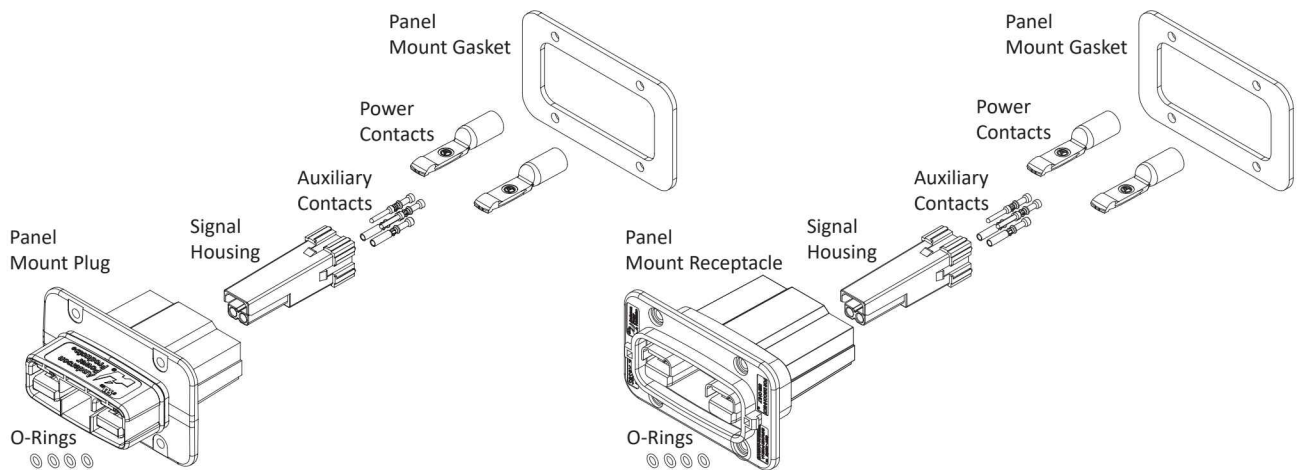

COMPONENTS

Wire-to-Wire

Wire-to-Panel Mount

Panel Mount-to-Panel Mount

ORDERING INFORMATION - Color denotes signal housing only. All other housings are black.

Step 1: Select the Housing Kit - Packaged as Individual Kits. Contacts and Grommets Sold Separately, See Step 2 & 3

Image	Part Number	Description- Sealed SBS®X-75A	Kit Includes- Housing, Signal Housing and Below Parts
	Minimum Quantity		1
	SBSX75A-PLUG-KIT-RED	Male Plug - Red	Latches, Cable Clamp, Hardware & Front O-Rings
	SBSX75A-PLUG-KIT-BLU	Male Plug - Blue	Latches, Cable Clamp, Hardware & Front O-Rings
	SBSX75A-PLUG-KIT-GRA	Male Plug - Gray	Latches, Cable Clamp, Hardware & Front O-Rings
	SBSX75A-PLUG-KIT-BLK	Male Plug - Black	Latches, Cable Clamp, Hardware & Front O-Rings
	SBSX75A-REC-KIT-RED	Female Receptacle - Red	Cable Clamp, Hardware
	SBSX75A-REC-KIT-BLU	Female Receptacle - Blue	Cable Clamp, Hardware
	SBSX75A-REC-KIT-GRA	Female Receptacle - Gray	Cable Clamp, Hardware
	SBSX75A-REC-KIT-BLK	Female Receptacle - Black	Cable Clamp, Hardware
	SBSX75A-PMREC-KIT-RED	Panel Mount Receptacle - Red *	Panel Gasket, Mounting O-Rings
	SBSX75A-PMREC-KIT-BLU	Panel Mount Receptacle - Blue *	Panel Gasket, Mounting O-Rings
	SBSX75A-PMREC-KIT-GRA	Panel Mount Receptacle - Gray *	Panel Gasket, Mounting O-Rings
	SBSX75A-PMREC-KIT-BLK	Panel Mount Receptacle - Black *	Panel Gasket, Mounting O-Rings
	SBSX75A-PMPLUG-KIT-RED	Panel Mount Plug - Red *	Front O-Ring, Panel Gasket, Mounting O-Rings
	SBSX75A-PMPLUG-KIT-BLU	Panel Mount Plug - Blue *	Front O-Ring, Panel Gasket, Mounting O-Rings
	SBSX75A-PMPLUG-KIT-GRA	Panel Mount Plug - Gray *	Front O-Ring, Panel Gasket, Mounting O-Rings
	SBSX75A-PMPLUG-KIT-BLK	Panel Mount Plug - Black *	Front O-Ring, Panel Gasket, Mounting O-Rings