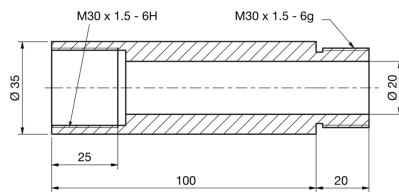

**213760**  
**SBT-VR-100-M30**  
**Extension tube**

- Simple assembly of the SBT-x, by screwing in
- Cascadable through screwing several extension tubes into one another

**Technical data (typ.)**

Housing dimensions	D 120 x 35 mm
Housing material	Aluminum
Component	Extension tube
Design	Cylinder
To be used for	SBX-xxx
Scope of delivery	Extension tube (1x)