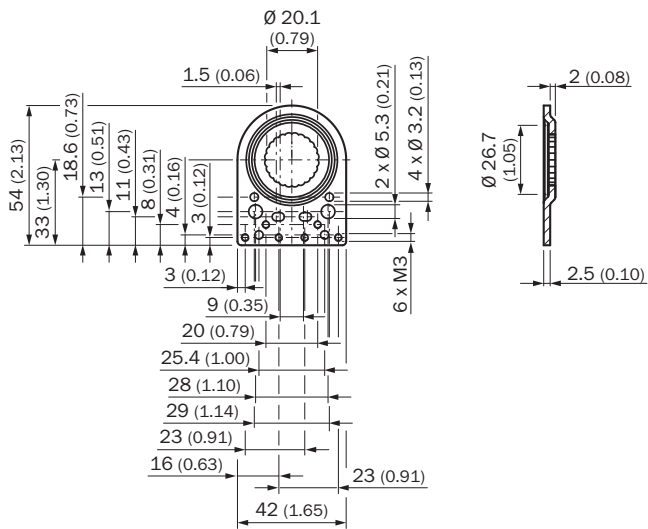

eCI@ss 10.0	27273701
eCI@ss 11.0	27273701
eCI@ss 12.0	27273701
ETIM 5.0	EC002024
ETIM 6.0	EC002024
ETIM 7.0	EC002024
ETIM 8.0	EC002024
UNSPSC 16.0901	32131023

Dimensional drawing (Dimensions in mm (inch))