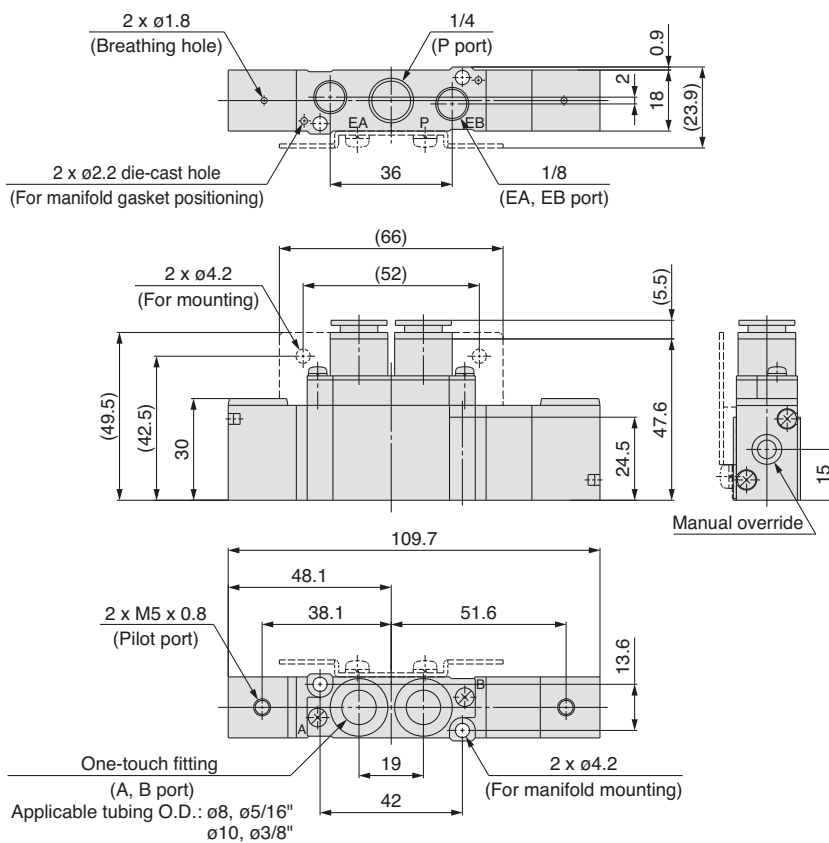

Dimensions/Series SYA7000: Body Ported

2 position double

SYA7220-^{C8, N9}_{C10, N11}□-(F2)

SYA7220-02□-(F2)

3 position closed center / exhaust center / pressure center

SYA7³₄20-^{C8, N9}_{C10, N11}□-(F2)

SYA7³₄20-02□-(F2)