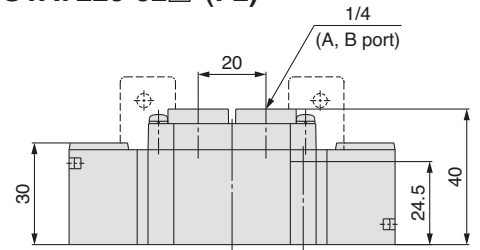

Dimensions/Series SYA7000: Body Ported

2 position double

SYA7220-^{C8, N9}_{C10, N11}□-(F2)

SYA7220-02□-(F2)

3 position closed center / exhaust center / pressure center

SYA7³₄20-^{C8, N9}_{C10, N11}□-(F2)

SYA7³₄20-02□-(F2)