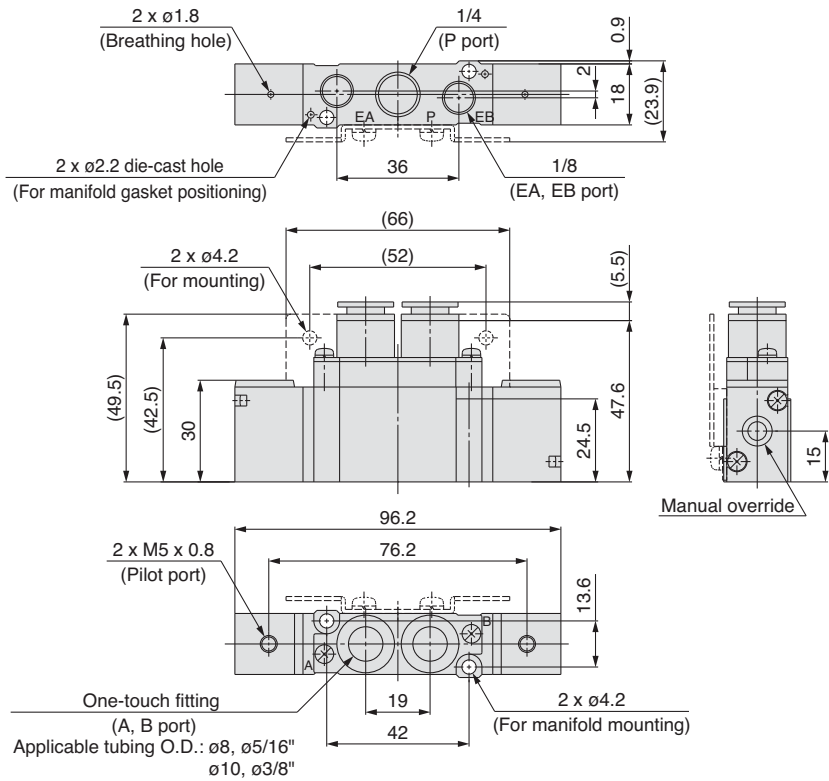

Dimensions/Series SYA7000: Body Ported

2 position double

SYA7220-^{C8, N9}_{C10, N11}□-(F2)

SYA7220-02□-(F2)

3 position closed center / exhaust center / pressure center

SYA7³₄20-^{C8, N9}_{C10, N11}□-(F2)

SYA7³₄20-02□-(F2)