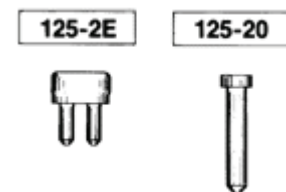

Bi - PIN

T-1 Bi-Pin(Type-E)

Pin Spacing 2.54mm (.100")

Line Nos.	Oshino Lamp Numbers	Design Volts	Design Amps	AVG. MSCd	Filament shape	Life (hours)
1	OL-3414BPE	2.25	.30	.45	C-2R	20
2	OL-3018BPE	3.0	.008	.001	C-6	16,000
3	OL-679BPE	3.0	.012	.0005	C-6	25,000
4	OL-3038BPE	3.0	.04	.03	C-2R	10,000
5	OL-3008BPE	3.0	.06	.03	C-2R	50,000
6	OL-3012BPE	3.0	.12	.15	C-2R	3,000
7	OL-3002BPE	5.0	.015	.002	C-2V	25,000
8	OL-3044BPE	5.0	.02	.02	CC-6	20,000
9	OL-3020BPE	5.0	.021	.034	C-2R	10,000
10	OL-3057BPE	5.0	.03	.03	C-2R	16,000
11	OL-307BPE	5.0	.04	.025	C-2R	50,000
12	OL-682BPE	5.0	.06	.03	C-2R	100,000
13	OL-682BPE-AS15	5.0	.06	.03	C-2R	100,000
14	OL-685BPE	5.0	.06	.05	C-2R	100,000
15	OL-685BPE-AS15	5.0	.06	.05	C-2R	100,000
16	OL-3071BPE	5.0	.06	.15	C-2R	5,000
17	OL-714BPE	5.0	.075	.09	C-2R	40,000
18	OL-714BPE-AS15	5.0	.075	.09	C-2R	40,000
19	OL-718BPE	5.0	.115	.15	C-2R	40,000
20	OL-718BPE-AS15	5.0	.115	.15	C-2R	40,000
21	OL-718F1-BPE	5.0	.125	.22	C-2R	5,000
22	OL-3094BPE	6.0	.04	.04	C-2R	10,000
23	OL-3042BPE	6.0	.06	.13	C-2R	3,000
24	OL-1098BPE	10.0	.027	.09	C-2F	10,000
25	OL-3024BPE	12.0	.03	.10	C-2F	10,000
26	OL-1099BPE	12.0	.06	.15	C-2F	16,000
27	OL-3229BPE	14.0	.04	.15	C-2F	16,000

Lamp Design Characteristics

Maximum Diameter

3.81mm (.150")

Unit in mm (inch)

SOCKETS APPLICABLE

Grande OSHINO

OSHINO LAMPS FRANCE

Téléport 4 - ZT Pyrène Aéro Pôle - 65290 JUILLAN
Tél: +33 (0)5 62 32 63 63 / Fax: +33 (0)5 62 32 63 65
Email: info@oshino-lamps.fr / Site: www.oshino-lamps.com

FRANCE
200310775

28	OL-1112BPE	14.0	.065	.15	C-2F	12,000
29	OL-1100BPE	18.0	.026	.15	C-2F	10,000
30	OL-3317BPE	18.0	.035	.15	C-2F	12,000
31	OL-3092S-BPE	24.0	.02	.05	CC-2F	5,000
32	OL-3092BPE	28.0	.02	.05	CC-2F	5,000
33	OL-6839BPE	28.0	.024	.15	CC-2F	5,000