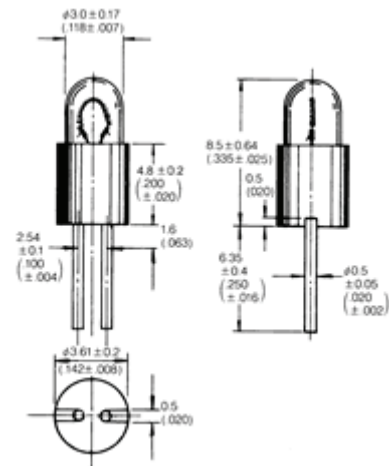

Bi - PIN

T-1 Bi-Pin(Type-E)

Pin Spacing 2.54mm (.100")

Line Nos.	Oshino Lamp Numbers	Design Volts	Design Amps	AVG. MSCd	Filament shape	Life (hours)
1	OL-3414BPE	2.25	.30	.45	C-2R	20
2	OL-3018BPE	3.0	.008	.001	C-6	16,000
3	OL-679BPE	3.0	.012	.0005	C-6	25,000
4	OL-3038BPE	3.0	.04	.03	C-2R	10,000
5	OL-3008BPE	3.0	.06	.03	C-2R	50,000
6	OL-3012BPE	3.0	.12	.15	C-2R	3,000
7	OL-3002BPE	5.0	.015	.002	C-2V	25,000
8	OL-3044BPE	5.0	.02	.02	CC-6	20,000
9	OL-3020BPE	5.0	.021	.034	C-2R	10,000
10	OL-3057BPE	5.0	.03	.03	C-2R	16,000
11	OL-307BPE	5.0	.04	.025	C-2R	50,000
12	OL-682BPE	5.0	.06	.03	C-2R	100,000
13	OL-682BPE-AS15	5.0	.06	.03	C-2R	100,000
14	OL-685BPE	5.0	.06	.05	C-2R	100,000
15	OL-685BPE-AS15	5.0	.06	.05	C-2R	100,000
16	OL-3071BPE	5.0	.06	.15	C-2R	5,000
17	OL-714BPE	5.0	.075	.09	C-2R	40,000
18	OL-714BPE-AS15	5.0	.075	.09	C-2R	40,000
19	OL-718BPE	5.0	.115	.15	C-2R	40,000
20	OL-718BPE-AS15	5.0	.115	.15	C-2R	40,000
21	OL-718F1-BPE	5.0	.125	.22	C-2R	5,000
22	OL-3094BPE	6.0	.04	.04	C-2R	10,000
23	OL-3042BPE	6.0	.06	.13	C-2R	3,000
24	OL-1098BPE	10.0	.027	.09	C-2F	10,000
25	OL-3024BPE	12.0	.03	.10	C-2F	10,000
26	OL-1099BPE	12.0	.06	.15	C-2F	16,000
27	OL-3229BPE	14.0	.04	.15	C-2F	16,000

Lamp Design Characteristics

Maximum Diameter

3.81mm (.150")

Unit in mm (inch)

SOCKETS APPLICABLE

Grande OSHINO

OSHINO LAMPS FRANCE

Téléport 4 - ZT Pyrène Aéro Pôle - 65290 JUILLAN
Tél: +33 (0)5 62 32 63 63 / Fax: +33 (0)5 62 32 63 65
Email: info@oshino-lamps.fr / Site: www.oshino-lamps.com