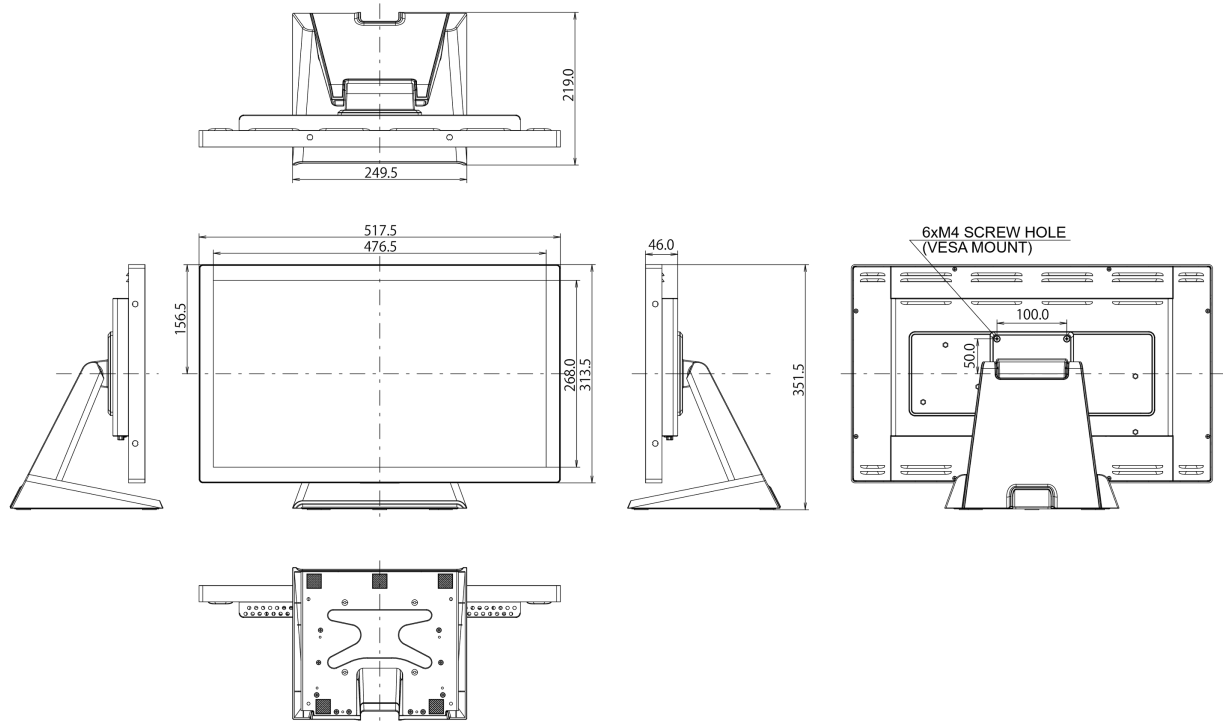

01 DISPLAY CHARACTERISTICS

Design	Edge to edge glass
Diagonal	21.5", 55cm
Panel	IPS LED
Native resolution	1920 x 1080 (2.1 megapixel Full HD)
Aspect ratio	16:9
Brightness	350 cd/m ² typical
Brightness	305 cd/m ² with touch
Static contrast	1000:1 with touch
Light transmittance	87%
Response time (GTG)	8ms
Viewing zone	horizontal/vertical: 178°/178°, right/left: 89°/89°, up/down: 89°/89°
Colour support	16.7mIn 8bit
Viewable area W x H	476.6 x 268.1mm, 18.8 x 10.6"
Pixel pitch	0.247mm
Bezel colour and finish	black, matte

06 MECHANICAL

Orientation	landscape, portrait, face-up
Tilt angle	90° up; 5° down
VESA mounting	100 x 100mm
Cable management system	yes

07 ACCESSORIES INCLUDED

Guides	quick start guide, safety guide
Other	AC adapter
Cable cover	yes

08 POWER MANAGEMENT

Power supply unit	external
Power supply	DC 12 V
Power usage	25W typical, 0.5W off mode

09 SUSTAINABILITY

Regulations	CE, RoHS support, ErP, WEEE, CU, cULus, REACH, CCC
Other	REACH SVHC above 0.1%: Lead

10 DIMENSIONS / WEIGHT

Product dimensions W x H x D	517.5 x 351.5 x 219mm
Box dimensions W x H x D	615 x 450 x 330mm
Weight (without box)	6.6kg
EAN code	4948570117178

All trademarks and registered trademarks acknowledged. E & O E. Specification subject to change without notice. All LCD's comply with ISO-9241-307:2008 in connection with pixel defects.