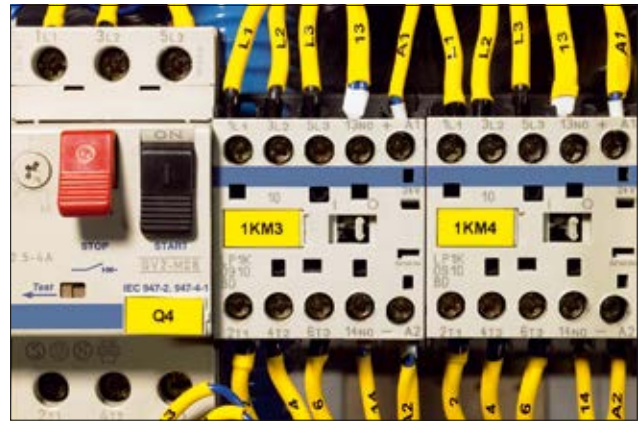

### Shrinkable markers "Continuous Tube", thermal transfer

**TLFX – 2:1 Rail Limited Fire Hazard**

TLFX is a halogen free European rail approved 2:1 heat shrink marker material supplied as a continuous tube and printable on both sides. Special material properties show low smoke propagation, density and toxicity. The tubing has been especially prepared so that print performance is excellent at all times. HellermannTyton's printer range allow users to create a high quality print. In addition it is possible to either perforate the tubing at pre-determined lengths or fully sever the markers.

TLFX- high performance halogen free heatshrink tubing.

<b>MATERIAL</b>	Polyolefin, cross-linked (PO-X)
<b>Operating Temperature</b>	-55 °C to +105 °C
<b>Min. Shrink Temperature</b>	+100 °C
<b>Shrink Ratio</b>	2:1
<b>Recommended Ribbon Type</b>	TTDTHOUT
<b>Thermal Transfer Printer</b>	TT430, TT4030, TrakMark DS