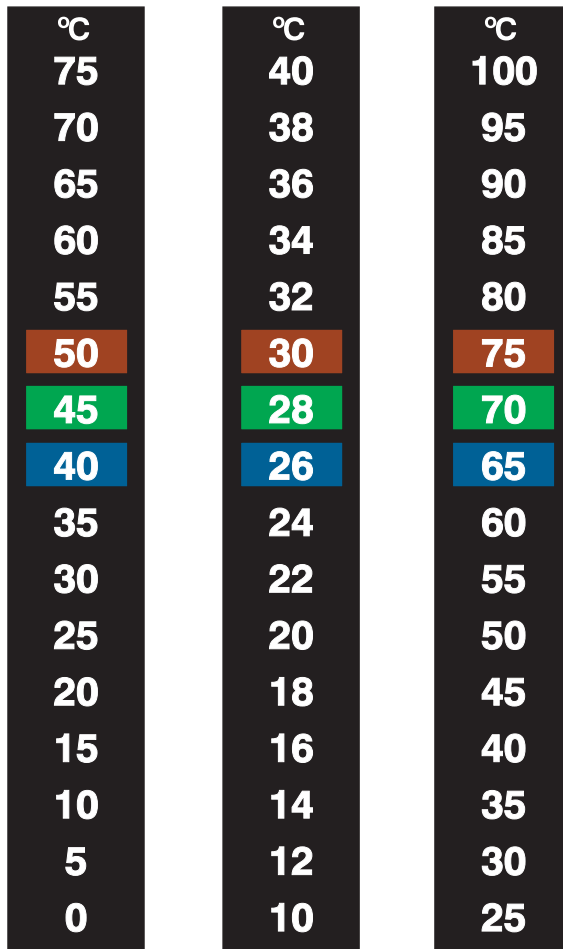

°C	0	5	10	15	20	25	30	°C
°F	32	41	50	59	68	77	86	°F

7 LEVEL THERMOMETER

°C	0	5	10	15	20	25	30
°C	30	35	40	45	50	55	60
°C	60	65	70	75	80	85	90

Specifications:

Size: 12.75mm x 45mm (0.5" x 1.77")
Type: Horizontal, self adhesive.
Scale: °C and °F

16 LEVEL THERMOMETER

°C	0	5	10	15	20	25	30	35	40	45	50	55	60	65	70	75
°C	10	12	14	16	18	20	22	24	26	28	30	32	34	36	38	40
°C	25	30	35	40	45	50	55	60	65	70	75	80	85	90	95	100

Specifications:

Size: 132mm x 19mm (5.2" x 0.75")
Type: Vertical, self adhesive.
Scale: °C

16 LEVEL THERMOMETER

°C	14	16	17	18	19	20	21	22	23	24	26	27	28	29	30	31
----	----	----	----	----	----	----	----	----	----	----	----	----	----	----	----	----

Specifications:

Size: 127mm x 12.75mm (5" x 0.5")
Type: Vertical, self adhesive.
Scale: °C and °F

THERMOCHROMIC SHEETS AND FILMS

	Start of Red	Start of Blue
R20C5W	20	25
R25C5W	25	30
R30C5W	30	35
R35C1W	35	36
R35C5W	35	40
R40C5W	40	45

Specifications:

Size: 300mm x 450mm (11.8" x 17.7")
Type: Rectangle Self adhesive, or non adhesive available
Scale: °C