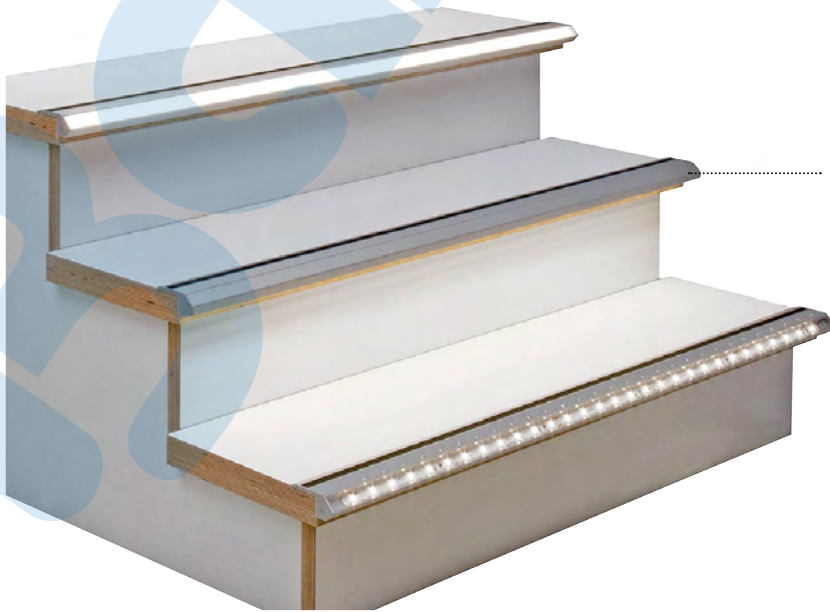

Scala Downlight mit klarer Abdeckung
Scala Downlight with clear cover