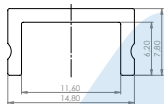

- » Abdeckung klar zum Schutz des LED-Streifens
- » Cover clear for the protection of the LED stripe

Artikel-Nr. Item no.	Länge Length	Abmessung Dimension
62399401	1m	14,8 x 8mm
62399402	2m*	
62399403	3m**	
62399405	5m***