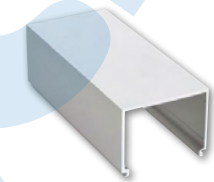

- » Aluminiumabdeckung hoch
- » um Vorschaltgeräte dahinter zu verbergen

- » Aluminium cover high
- » to hide drivers in the profile

Artikel-Nr. Item no.	Länge Length	Abmessung Dimension
62397600	1m	40 x 31,5mm

* Sperrgutzuschlag Surcharge for bulky goods