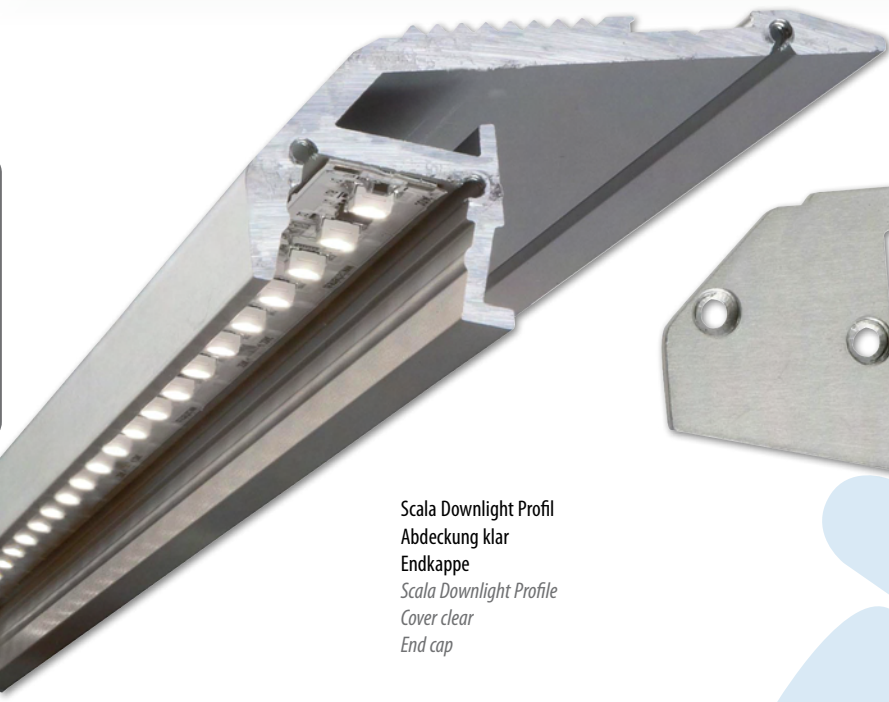

Scala Downlight Profil
Abdeckung klar
Endkappe
Scala Downlight Profile
Cover clear
End cap