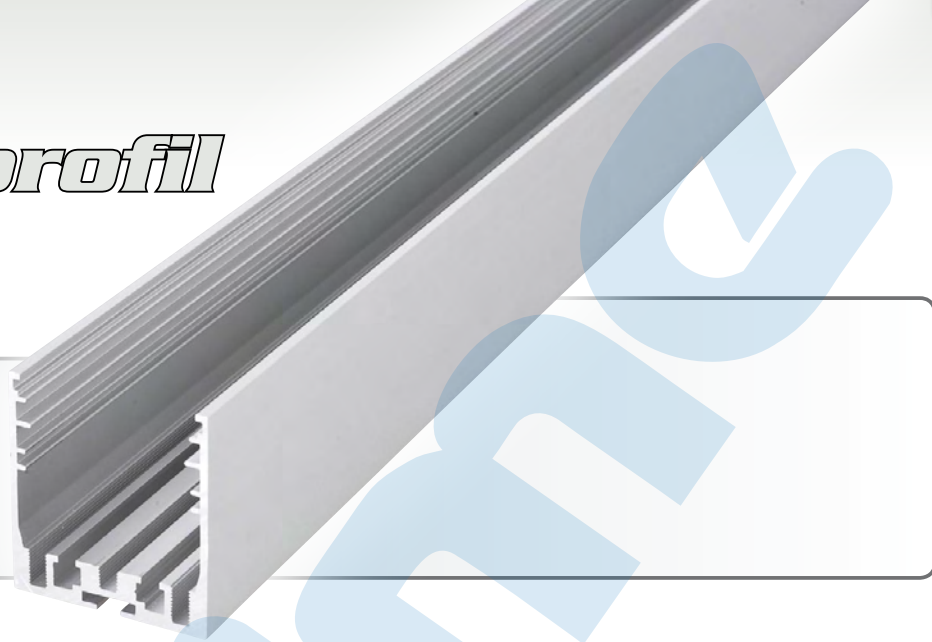

Leuchtenprofil

rechteckig rectangular

- » Aluminium-Leuchtenprofil eloxiert
- » als Pendel-, Wand- oder Spiegelleuchte geeignet

- » Aluminium luminaire profile anodized
- » ideal as suspended, wall- or mirror lamp

Artikel-Nr. Item no.	Länge Length	Abmessung Dimension
62397601	1m	40 x 44mm
62397602	2m*	

Kunststoffabdeckungen - plastic covers

- » Kunststoffabdeckung flach, opalweiß
- » für eine gleichmäßige Lichtverteilung

- » Plastic cover flat, frosted
- » for uniform lighting

Artikel-Nr. Item no.	Länge Length	Abmessung Dimension
62397701	1m	35 x 8,2mm
62397702	2m*	

- » Kunststoffabdeckung hoch, opalweiß
- » für eine gleichmäßige Lichtverteilung, auch seitlich

- » Plastic cover high, frosted
- » for uniform light distribution, also sidewise

Artikel-Nr. Item no.	Länge Length	Abmessung Dimension
62397801	1m	40 x 31,5mm
62397802	2m*	

- » Aluminiumabdeckung hoch
- » um Vorschaltgeräte dahinter zu verbergen

- » Aluminium cover high
- » to hide drivers in the profile

Artikel-Nr. Item no.	Länge Length	Abmessung Dimension
62397600	1m	40 x 31,5mm

* Sperrgutzuschlag Surcharge for bulky goods