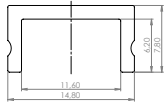

Kunststoffabdeckungen - plastic covers

- » Abdeckung opalweiß für eine homogene und blendfreie Lichtverteilung
- » Cover frosted for a homogenous and anti glare light distribution

Artikel-Nr. Item no.	Länge Length	Abmessung Dimension
62399301	1m	14,8 x 8mm
62399302	2m*	
62399303	3m**	
62399305	5m***