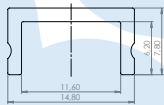

- » Abdeckung opalweiß, begehbar bis 500kg, bruchfest/schlagzäh
- » Cover frosted, walkable break-proof/shock resistant

Artikel-Nr. Item no.	Länge Length	Abmessung Dimension
62399311	1m	14,8 x 8mm
62399312	2m*	
62399313	3m**	
62399315	5m***	

* Sperrgutzuschlag Surcharge for bulky goods | ** Speditionszuschlag Surcharge for transportation | *** Versandkosten gesondert anfragen Please inquire freight costs