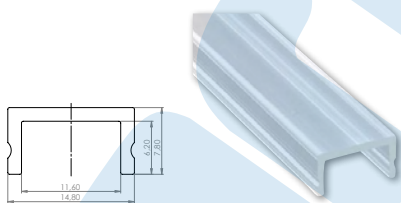

- » Abdeckung klar zum Schutz des LED-Streifens
- » *Cover clear for the protection of the LED stripe*

Artikel-Nr. Item no.	Länge Length	Abmessung Dimension
62399401	1m	14,8 x 8mm
62399402	2m*	
62399403	3m**	
62399405	5m***