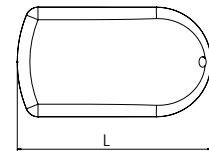

HAND HELD CASES

Fob Boxes

Small ABS hand-held enclosures, for wireless remote control and RFID type products.

- Tactile handheld fob box
- Snap-in case without screws
- Ergonomic design
- Comfortable shape
- Holes for strap, lanyard or PCB board pillars
- New round model for size 3 available
- Three new colours available, White & Black as standard, Blue, Green & Pink upon request

SPECIFICATION

Material	Base & lid ABS UL94-HB
Operating temperature	-10°C to +60°C
Standard colours	Black or white
Protection class	IP40
Standard unit includes	Base & lid

TAKACHI

TAKACHI PART NO.	LENGTH	WIDTH	HEIGHT	COLOUR	
PS-50W	50mm	50mm	14mm	White	NEW
PS-50B	50mm	50mm	14mm	Black	NEW
PS-65W	65mm	35mm	11mm	White	
PS-65B	65mm	35mm	11mm	Black	
PS-85W	85mm	48mm	15mm	White	
PS-85B	85mm	48mm	15mm	Black	
PS-100W	100mm	58mm	18mm	White	NEW
PS-100B	100mm	58mm	18mm	Black	NEW

Neck Straps

TAKACHI PINK	TAKACHI YELLOW	TAKACHI GREEN	TAKACHI BLUE	TAKACHI LIGHT GREY	TAKACHI BLACK	LENGTH	WIDTH
STPS-450P	STPS-450Y	STPS-450G	STPS-450C	STPS-450L	STPS-450B	450mm	10mm

- Neck straps available in six colours pink, yellow, green, blue, grey and black
- Neck strap comes with a quick release joint