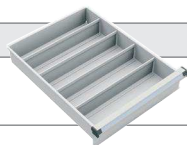

Light / balancer rail

	Module	Order No
Light / balancer rail	M48	91849010
Light / balancer rail	M60	91849006
Light / balancer rail	M72	91849008

LED Lights

	Order No
24" dual intensity LED light fixture, light balancer rail hardware	14-95035151
36" dual intensity LED light fixture, light balancer rail hardware	14-95035152
48" dual intensity LED light fixture, light balancer rail hardware	14-95035153
24" dual intensity LED light fixture, with magnetic attachment	14-95035154
36" dual intensity LED light fixture, with magnetic attachment	14-95035155
48" dual intensity LED light fixture, with magnetic attachment	14-95035156

③ Drawer units 45 (in the picture 45/26-1)

Model	Outer dims W x D x H inches	Drawers	Opening	Max load lbs./drawer	Order No
45/14-1	17.72" x 20.47" x 5.51"	1 x 3.94"	100%	132	60349001
L-45/14-1	17.72" x 20.47" x 5.51"	1 x 3.94"	75%	66	60349002
45/26-1	17.72" x 20.47" x 10.24"	2 x 3.94"	100%	132	60449001
L-45/26-1	17.72" x 20.47" x 10.24"	2 x 3.94"	75%	66	60449002
Drawer unit attachment bracket					854463-49

Horizontal dividers

	Order No
4 x horizontal divider	872982-49
Drawer 45/3.94"	872982-49
Drawer 45/5.91" and 45/7.87"	872983-49

Bin rail

	Module	Order No
Bin rail	M48	859157-49
Bin rail	M60	859154-49
Bin rail	M72	859155-49

Footrest

	Order No
Footrest for spacer bar attachment	860551-49