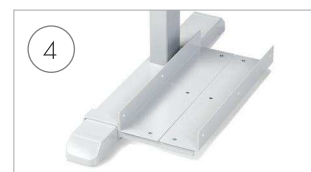

Power Rails

	Order No
M48 Bin rail w/6 outlet power	14-9114915
M60 Bin rail w/6 outlet power	14-9114919
M72 Bin rail w/6 outlet power	14-9114923
Under surface 6 outlet power	14-91135133