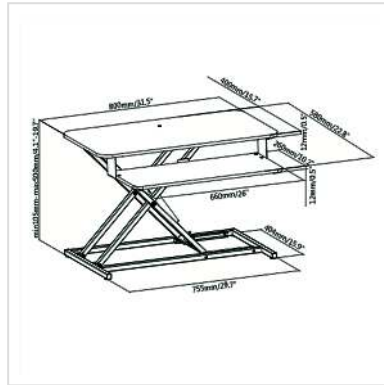

VALUE Adjustable Desktop Workstation, Sit - Stand Up, black

Product No.	17.99.1178
Manufacturer	VALUE
Manufacturer No.	17.99.1178
EAN (single piece)	7630049619333

Turn your office table into an ergonomic, comfortable workspace within seconds. Enables you to switch between sitting and standing (orthopedic and occupational medicine recommended), thus increasing your own health and well-being.

- Steplessly height-adjustable (minimum 105 mm - max 500 mm), thus you can customize your workplace according to your own needs
- Double-sided gas spring lifting mechanism - for easy and effortless height adjustment of the workstation
- With a durable working surface of 800 x 400 mm, this workstation provides enough space for up to two monitors (when a monitor arm is used)
- Ergonomic keyboard / mouse shelf (660 x 260 mm) / max. charge 2 kg
- Maximum depth of 580 mm
- Plate thickness 12 mm
- Maximum load: up to 15 kg
- Rounded corners and edges
- Robust construction
- Color: Black
- Delivery is carton-packed, requires self-assembly only for the keyboard/mouse tray

Technical specifications

Manufacturer	VALUE
Product group	Furniture
Product type	PC workstation

Colour	black
width table top	80 cm
depth table top	40 cm
strength table top	12 mm
Height	50 cm
Width	80 cm
Depth	58 cm
Weight	10 kg
Height of packaging (single piece)	200 mm
Width of packaging (single piece)	900 mm
Depth of packaging (single piece)	500 mm
Package weight (single piece)	11.7 kg