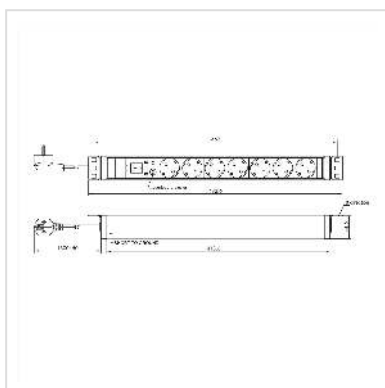

VALUE 19" PDU for Cabinets 7x 2300W, CEE 7/4 M German Type, 1.8 m

Product No.	19.99.1633
Manufacturer	VALUE
Manufacturer No.	19.99.1633
EAN (single piece)	7630049627000

19" PDU with 7x German Type socket and supply cable (1.8m) with German Type plug, 1U, for installation in 19" cabinets, incl. installation angle.

- 19" socket strip (1 U) for installation in 19" cabinets, incl. mounting brackets
- With overload protection
- 7 German Type sockets (CEE 7/4)
- Arrangement of sockets: 45°.
- Anodised aluminium profile
- Cable type: 1.8m H05VV-F 3G 1.5mm², black
- Maximum load/power: 16A 3500W
- Colour: ALU / black RAL 9005
- Width: 440mm

Technical specifications

Manufacturer	VALUE
Product group	Power Bars
Product type	19" power strip
Colour	black
Length	1.8 m
Function	19" PDU for Cabinets
Mounting form	19" Rackmount

Max. capacitance	3500W
Max. voltage	250V AC
ON/OFF Switch	Yes
Quantity of outputs/angles	7 / 45°
Output alignment	Line
Dimensions (HxWxD)	44 x 440 x 44 mm
Material (casing)	Aluminium
Colour (Design profile)	RAL 9005 black
Connection cable	H05VV-F 3G 1,5mm ²
Connector plug	CEE 7/4 German Type
Mains connection	Protective contact plug
Height of packaging (single piece)	60 mm
Width of packaging (single piece)	100 mm
Depth of packaging (single piece)	500 mm
Package weight (single piece)	0.87 kg